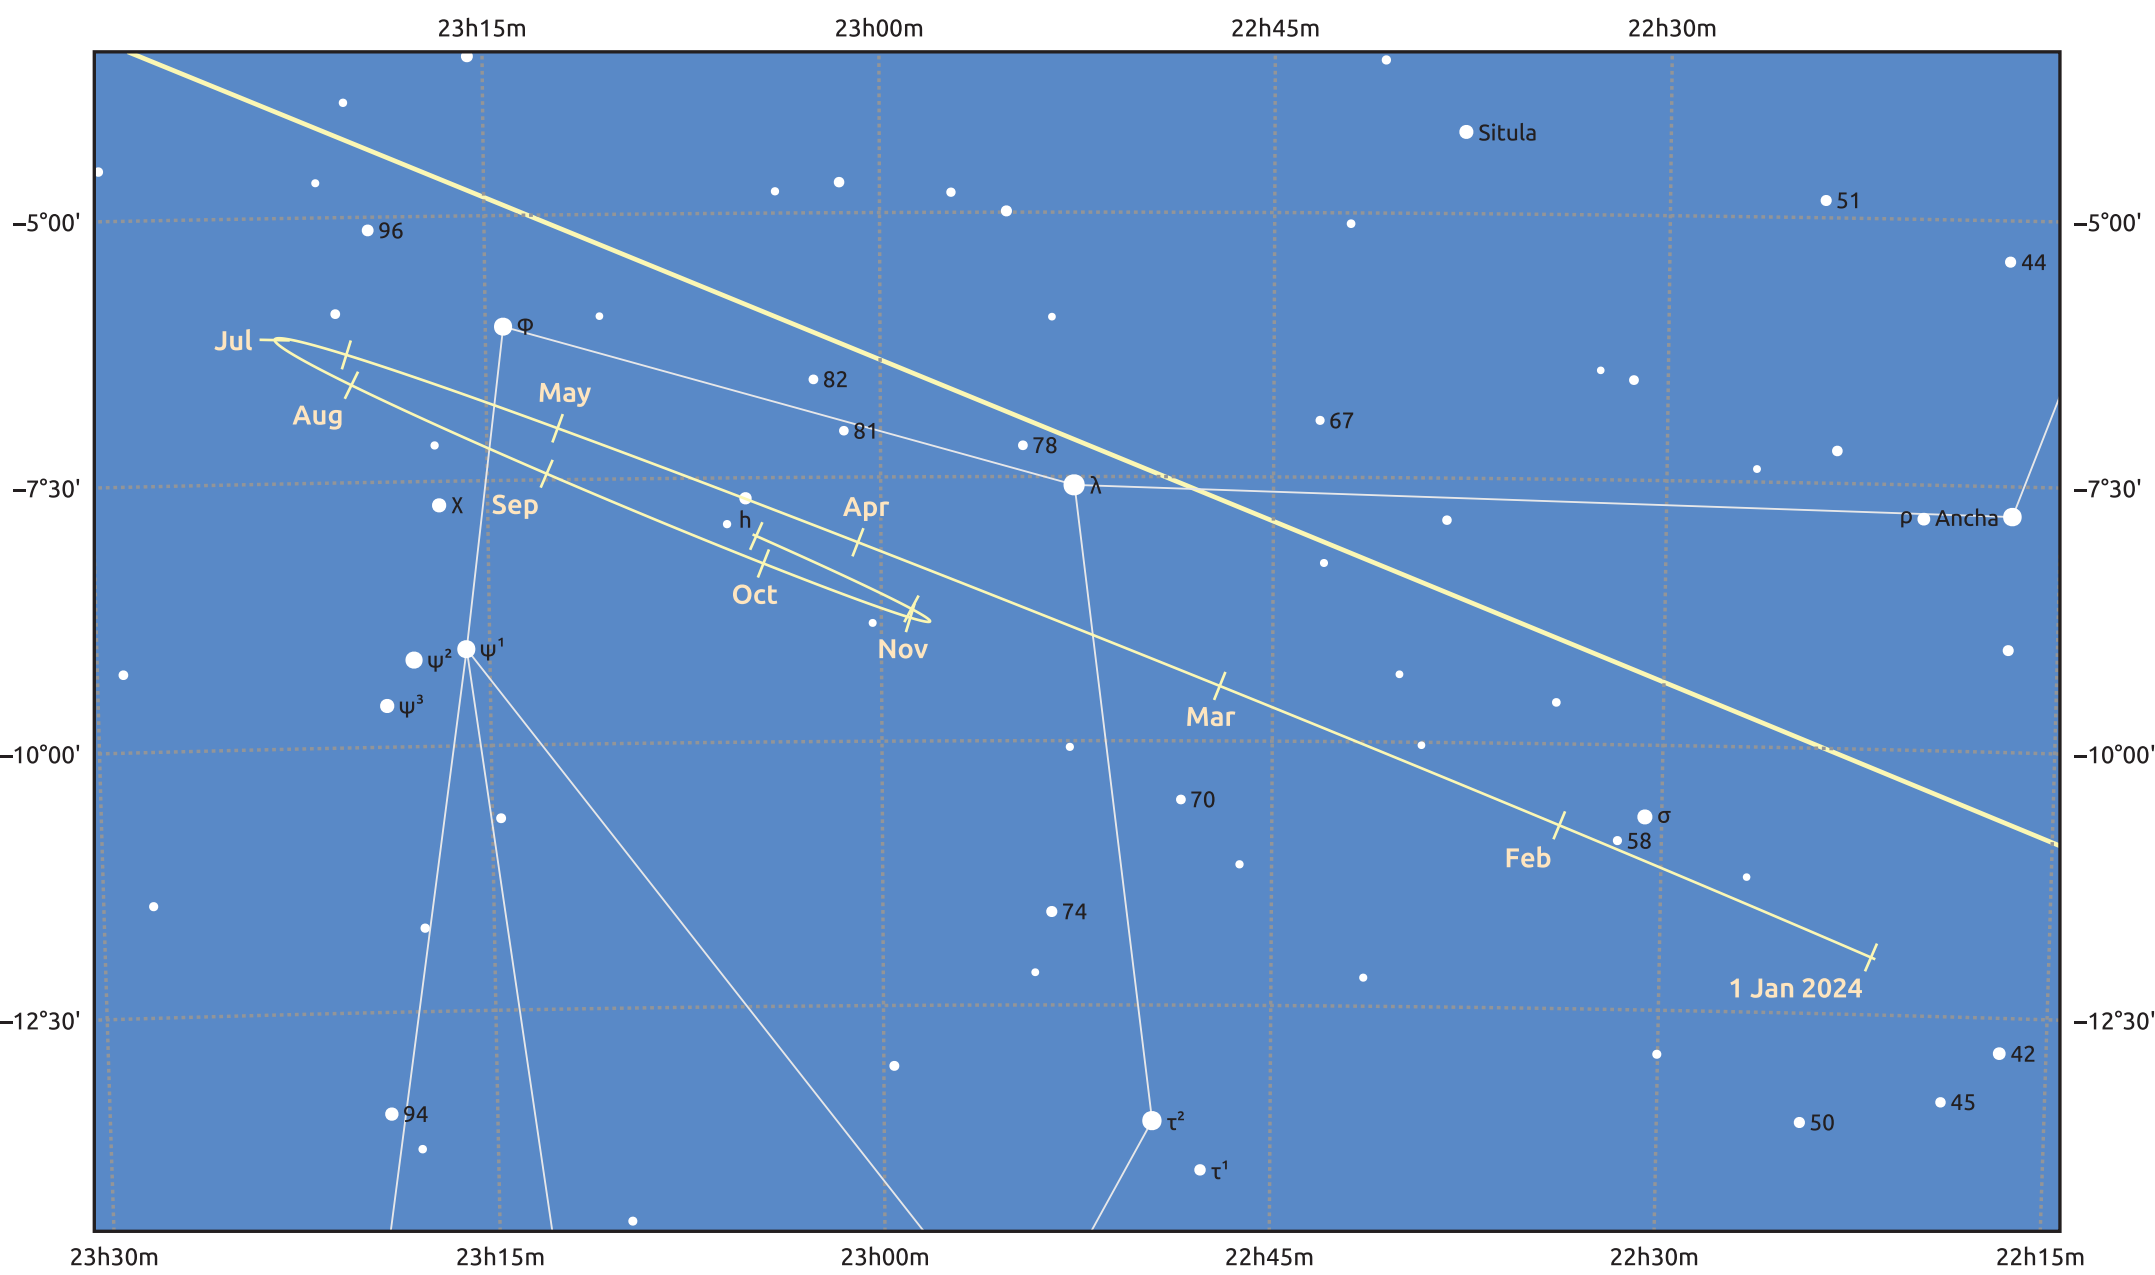

The path of Saturn in 2024

© Dominic Ford 2011–2025. Date markers placed at midnight UTC. Downloaded from <https://in-the-sky.org>

Magnitude scale: • 7.0 • 6.0 • 5.0 • 4.0 ● 3.0

— Ecliptic Plane

- Galaxy
- Bright nebula
- Open cluster
- Globular cluster
- ◆ Planetary nebula

Date	Mag	Angular size
2024 Jan 1	0.8	16.1"
2024 Apr 1	1.0	15.7"
2024 Jul 1	0.8	17.9"
2024 Oct 1	0.6	19.0"
2025 Jan 1	0.9	16.6"