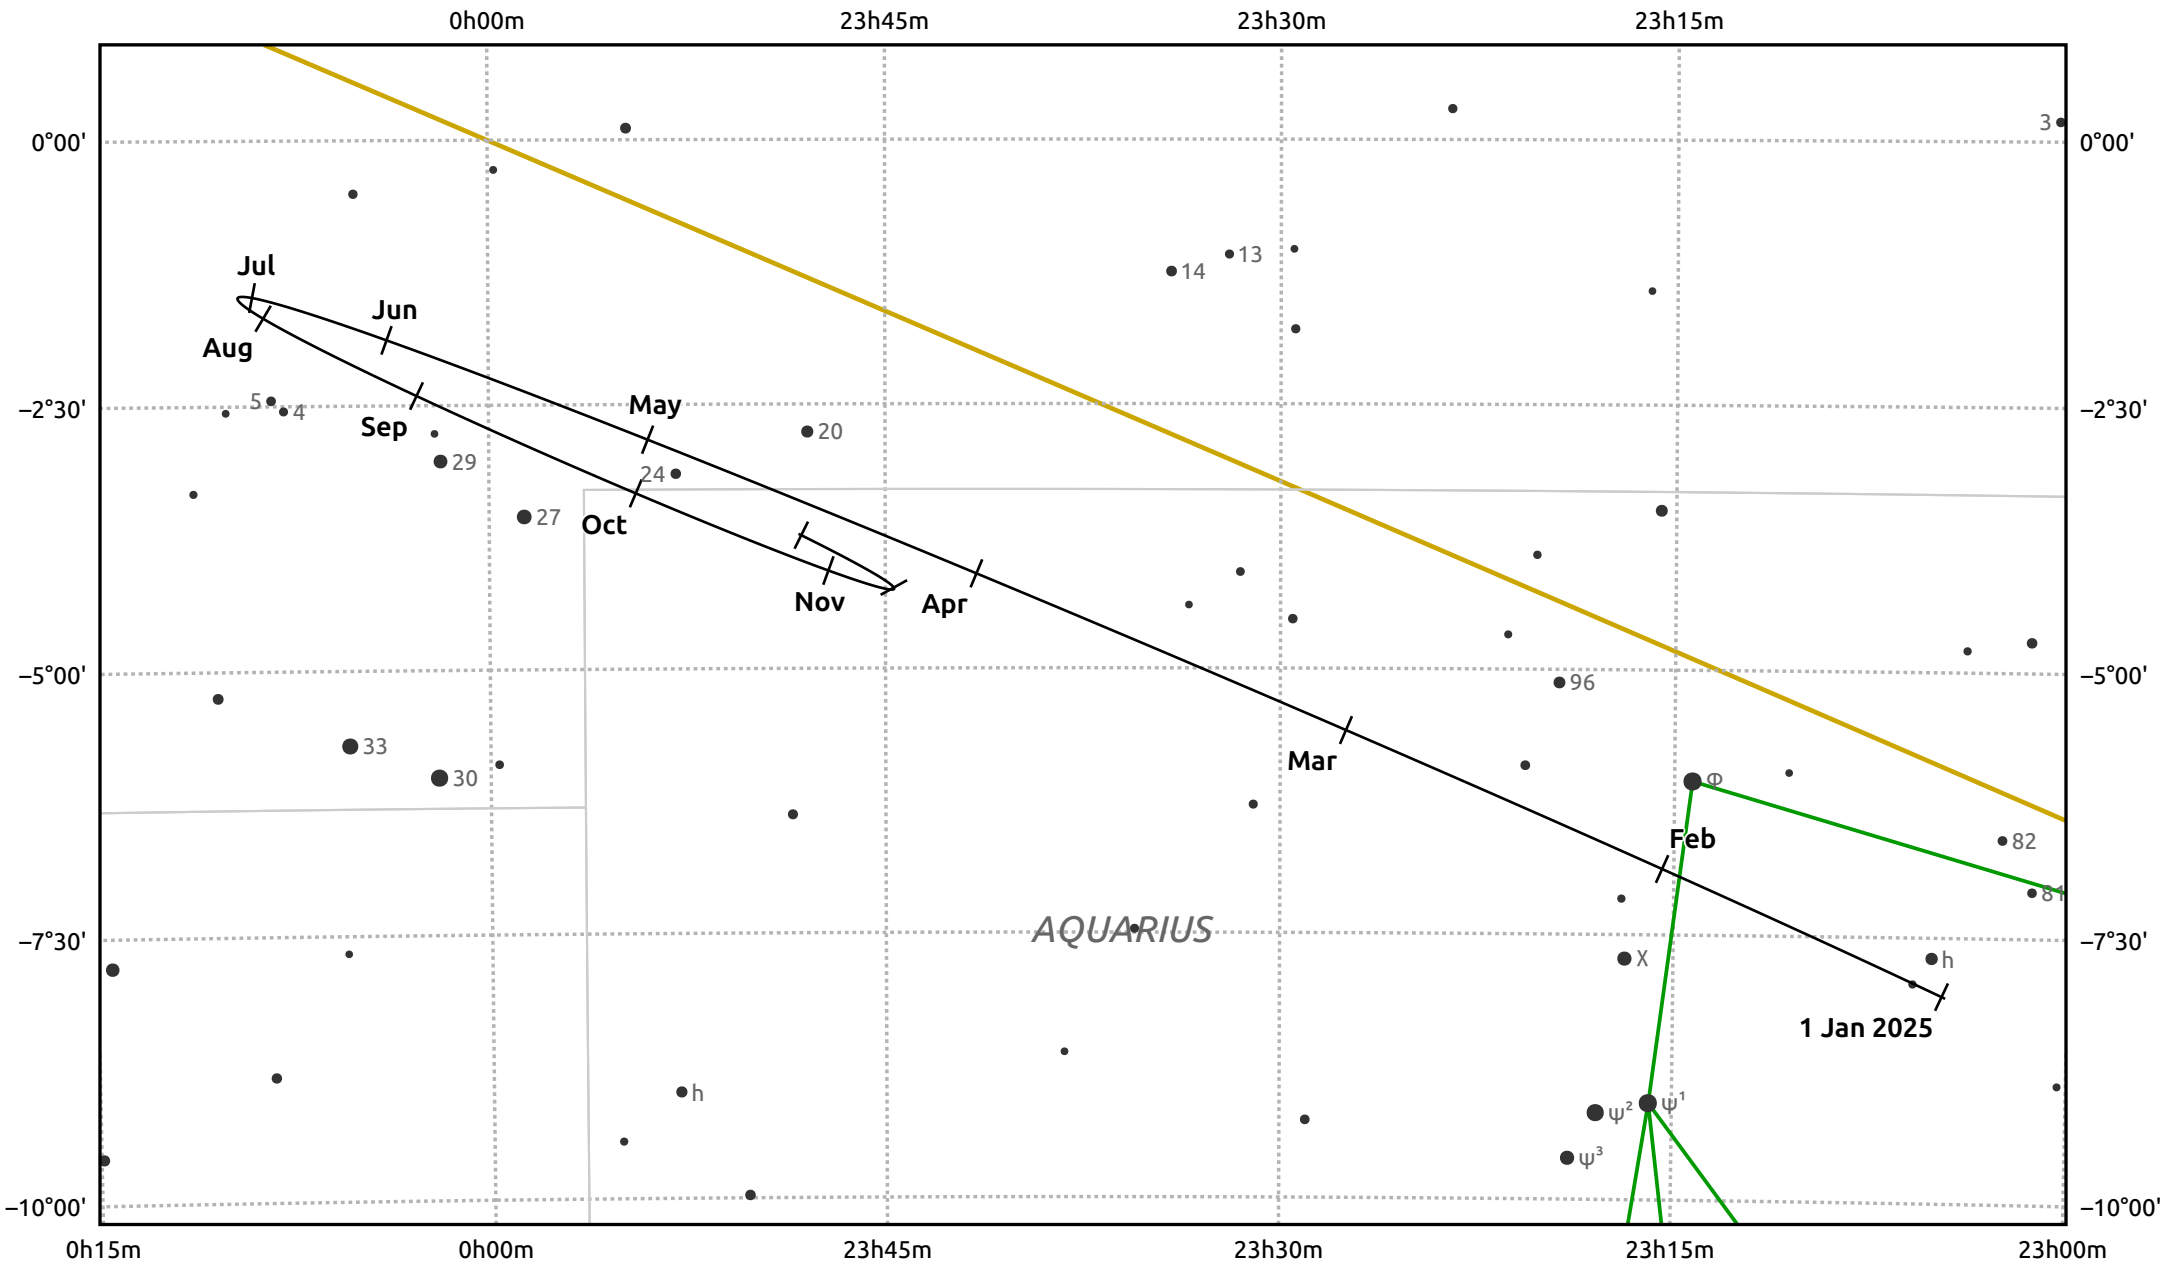

The path of Saturn in 2025

© Dominic Ford 2011–2025. Date markers placed at midnight UTC. Downloaded from <https://in-the-sky.org>

Magnitude scale: • 7.0 • 6.0 • 5.0 ● 4.0

— Ecliptic Plane

- Galaxy
- Bright nebula
- Open cluster
- ⊕ Globular cluster
- ⊕ Planetary nebula

Date	Mag	Angular size
2025 Jan 1	0.9	16.6"
2025 Apr 1	1.1	15.7"
2025 Jul 1	0.8	17.7"
2025 Oct 1	0.6	19.4"
2026 Jan 1	0.9	17.1"