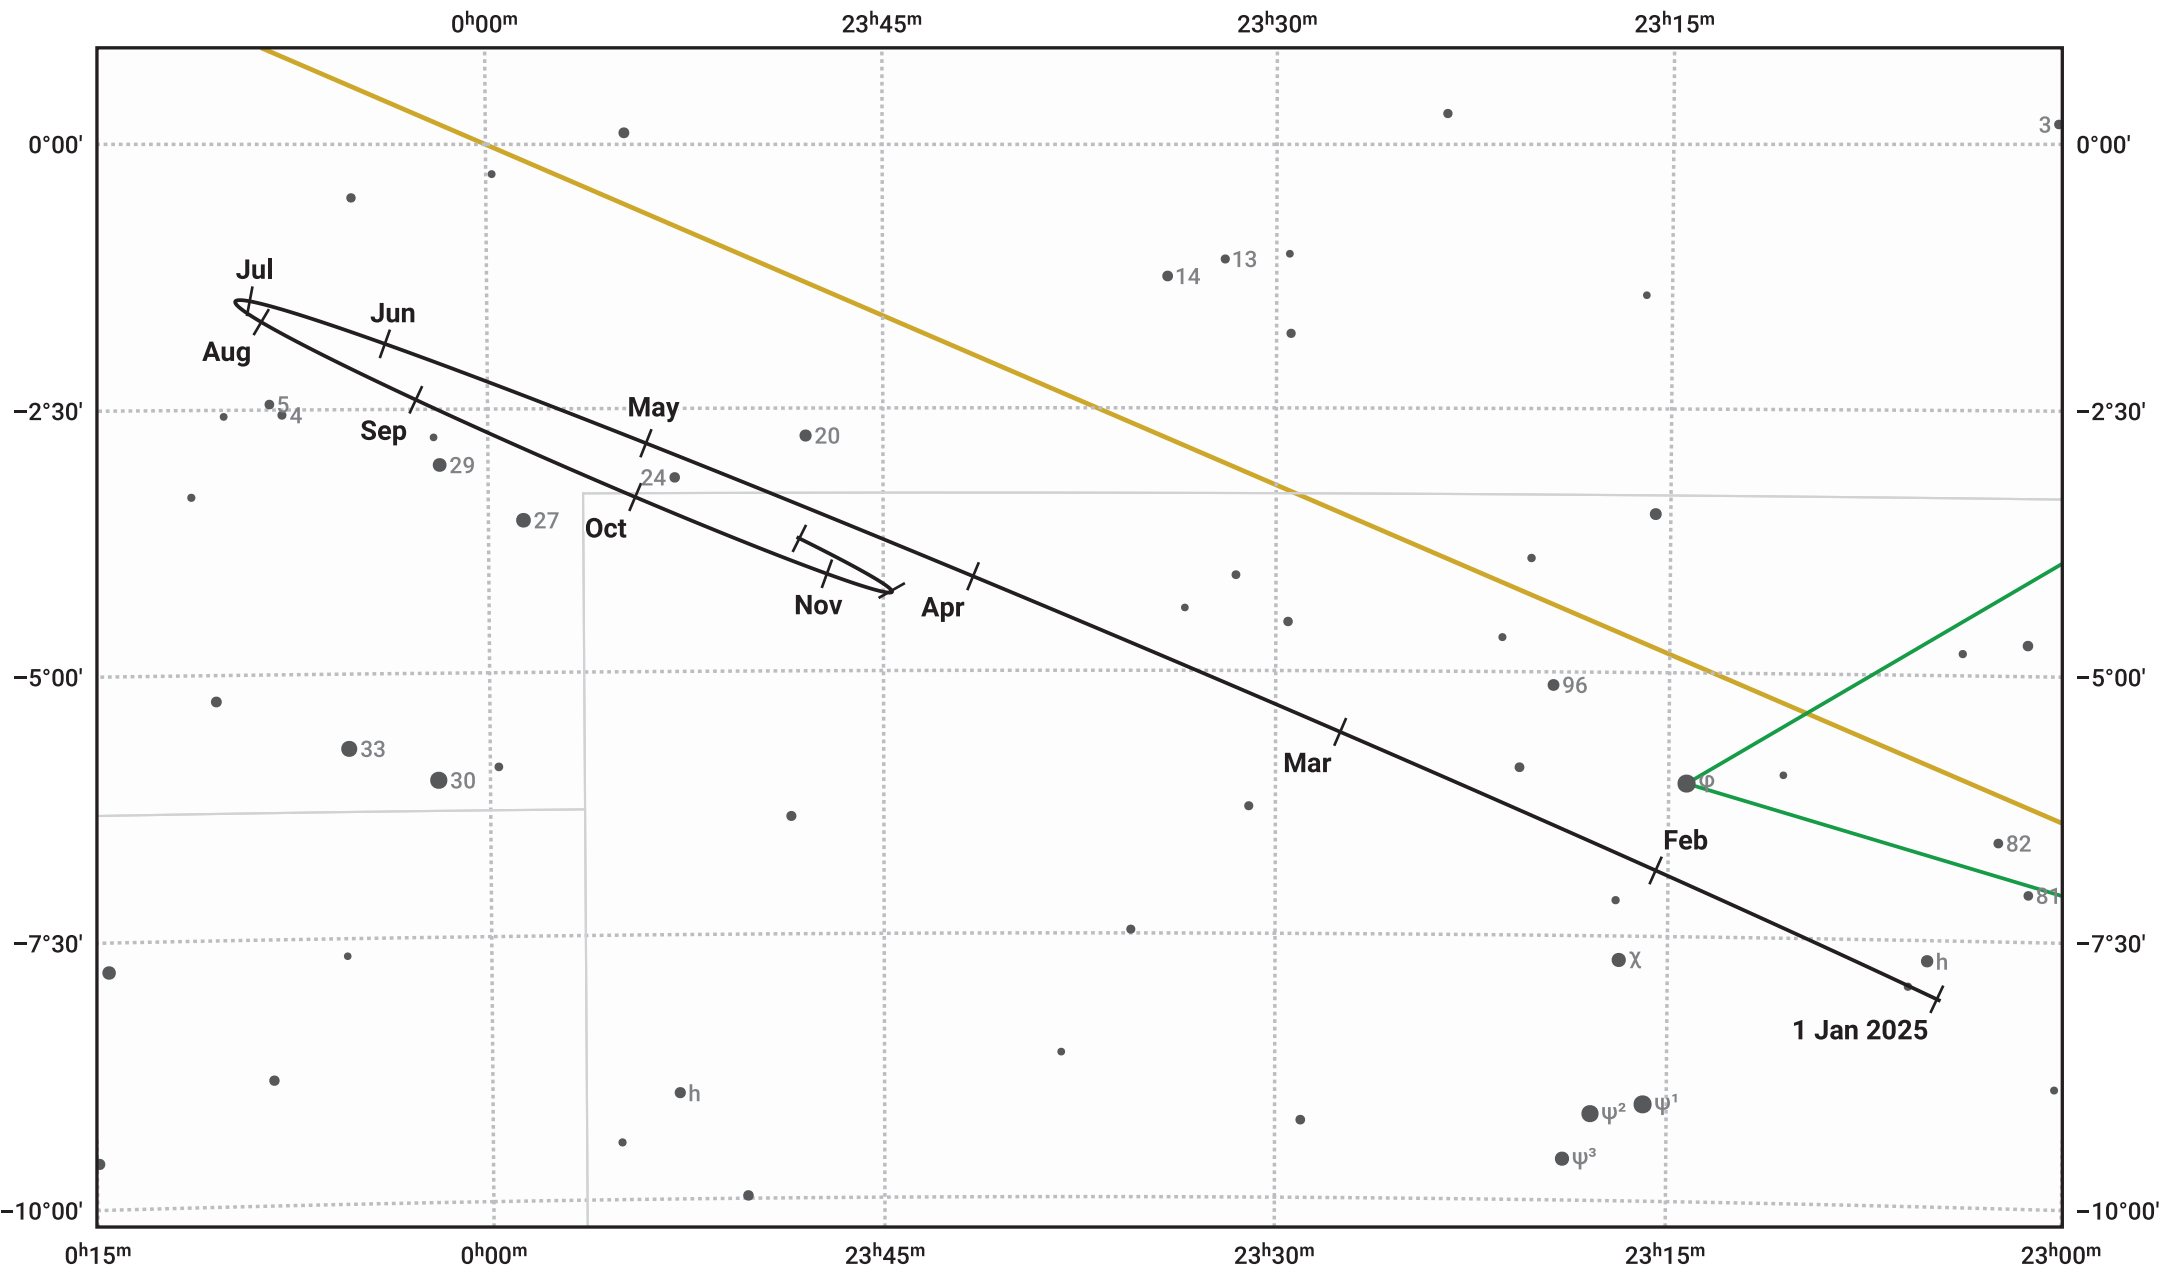

# The path of Saturn in 2025

© Dominic Ford 2011–2024. Date markers placed at midnight UTC. Downloaded from <https://in-the-sky.org>

Magnitude scale:    • 7.0    • 6.0    • 5.0    • 4.0

— Ecliptic Plane

- Galaxy
- Bright nebula
- Open cluster
- ⊕ Globular cluster

Date	Mag	Angular size
2025 Jan 1	0.9	16.6"
2025 Apr 1	1.1	15.7"
2025 Jul 1	0.8	17.7"
2025 Oct 1	0.6	19.4"
2026 Jan 1	0.9	17.1"