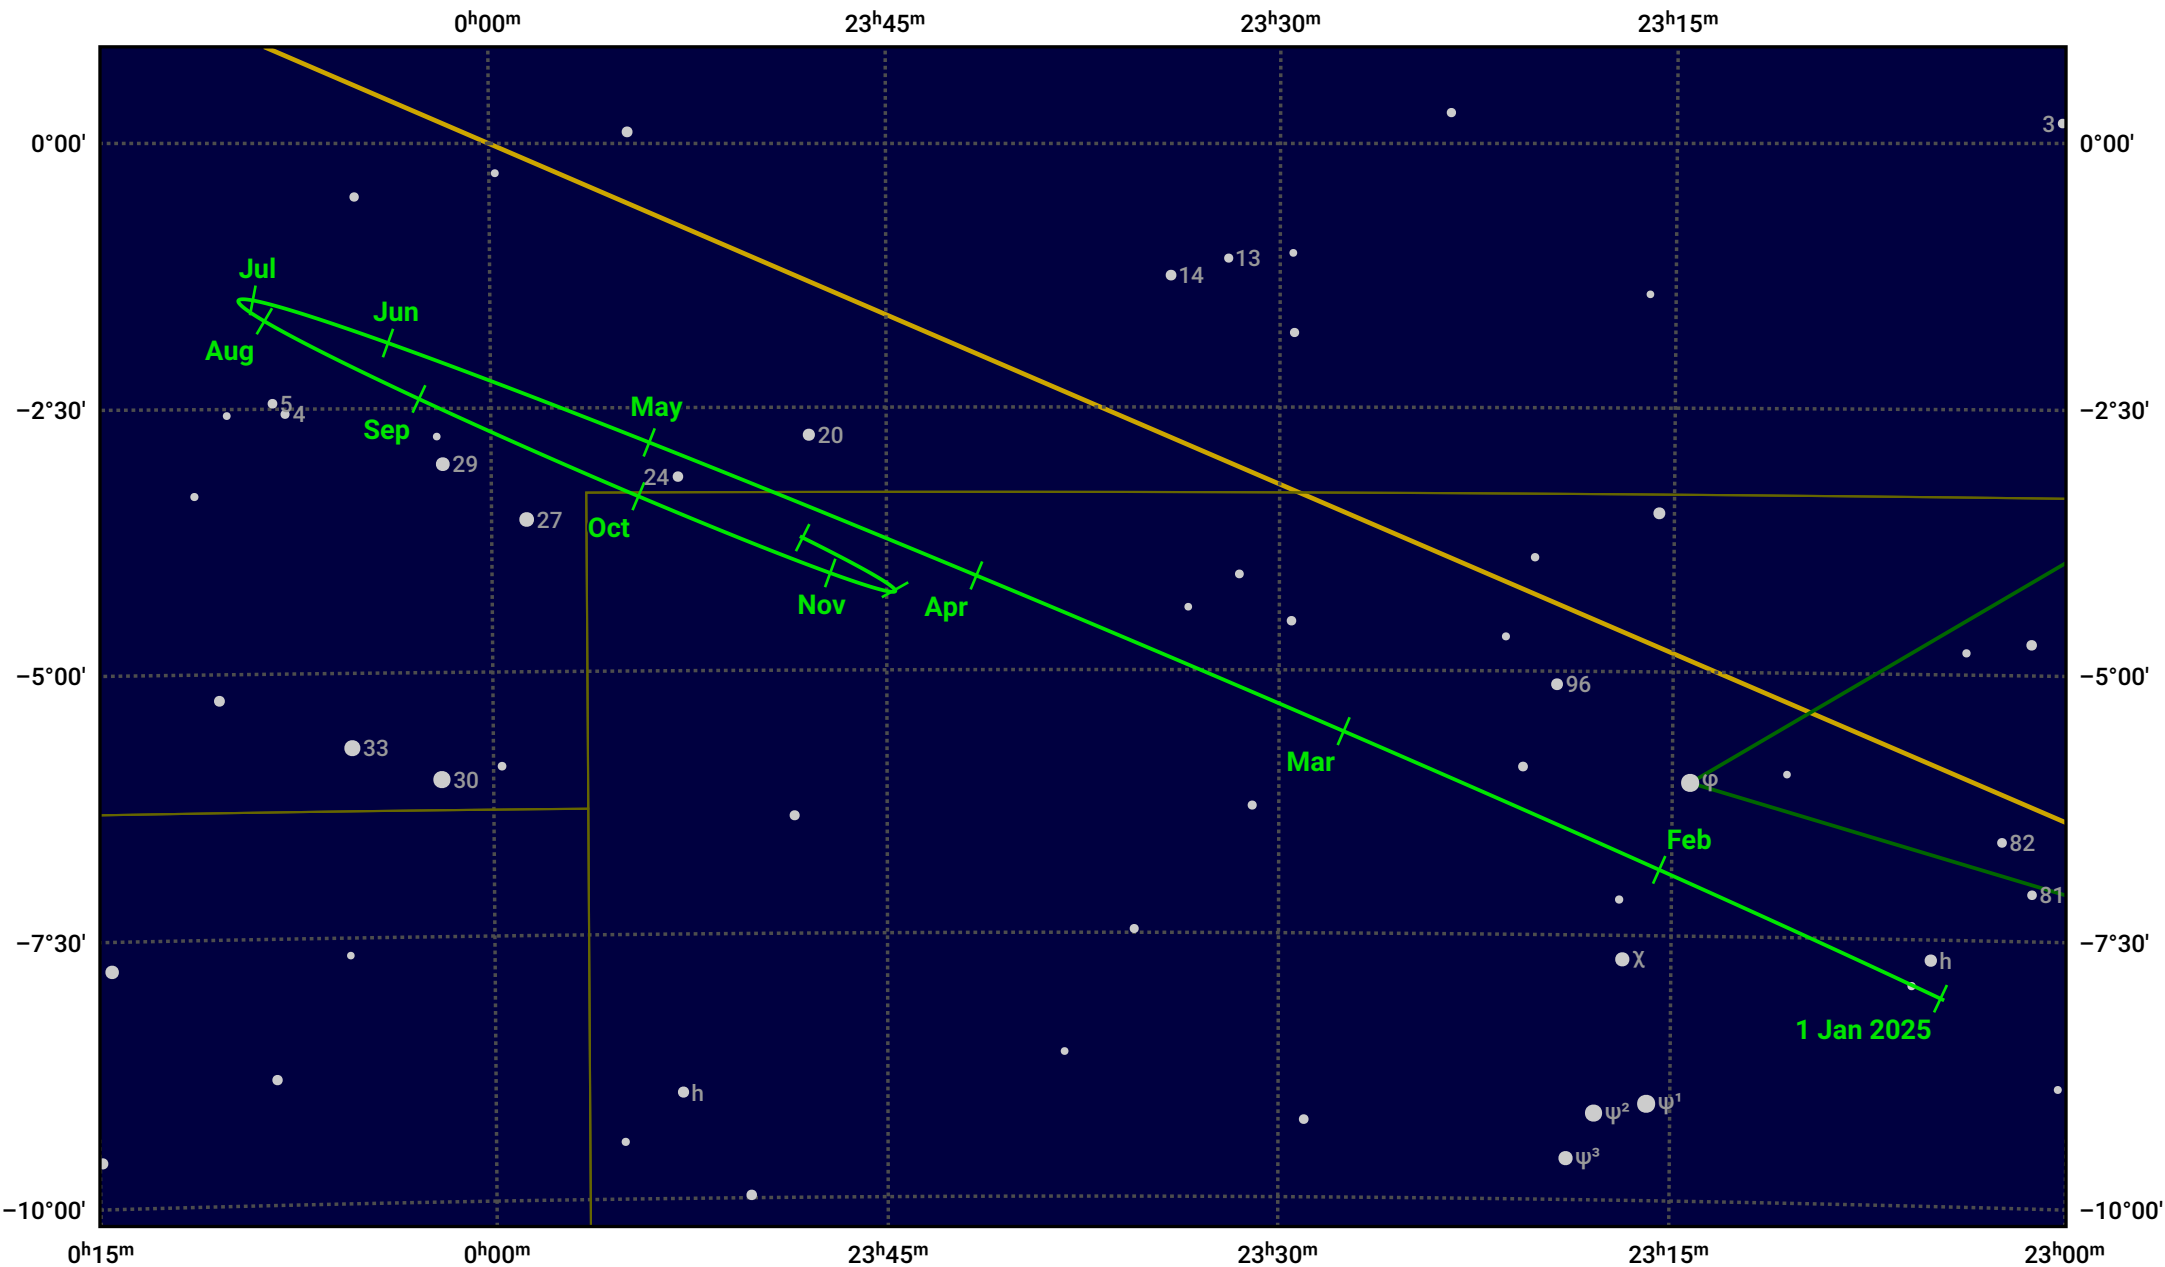

# The path of Saturn in 2025

© Dominic Ford 2011–2024. Date markers placed at midnight UTC. Downloaded from <https://in-the-sky.org>

Magnitude scale: • 7.0 • 6.0 • 5.0 ● 4.0

— Ecliptic Plane

- Galaxy
- Bright nebula
- Open cluster
- ⊕ Globular cluster

Date	Mag	Angular size
2025 Jan 1	0.9	16.6"
2025 Apr 1	1.1	15.7"
2025 Jul 1	0.8	17.7"
2025 Oct 1	0.6	19.4"
2026 Jan 1	0.9	17.1"