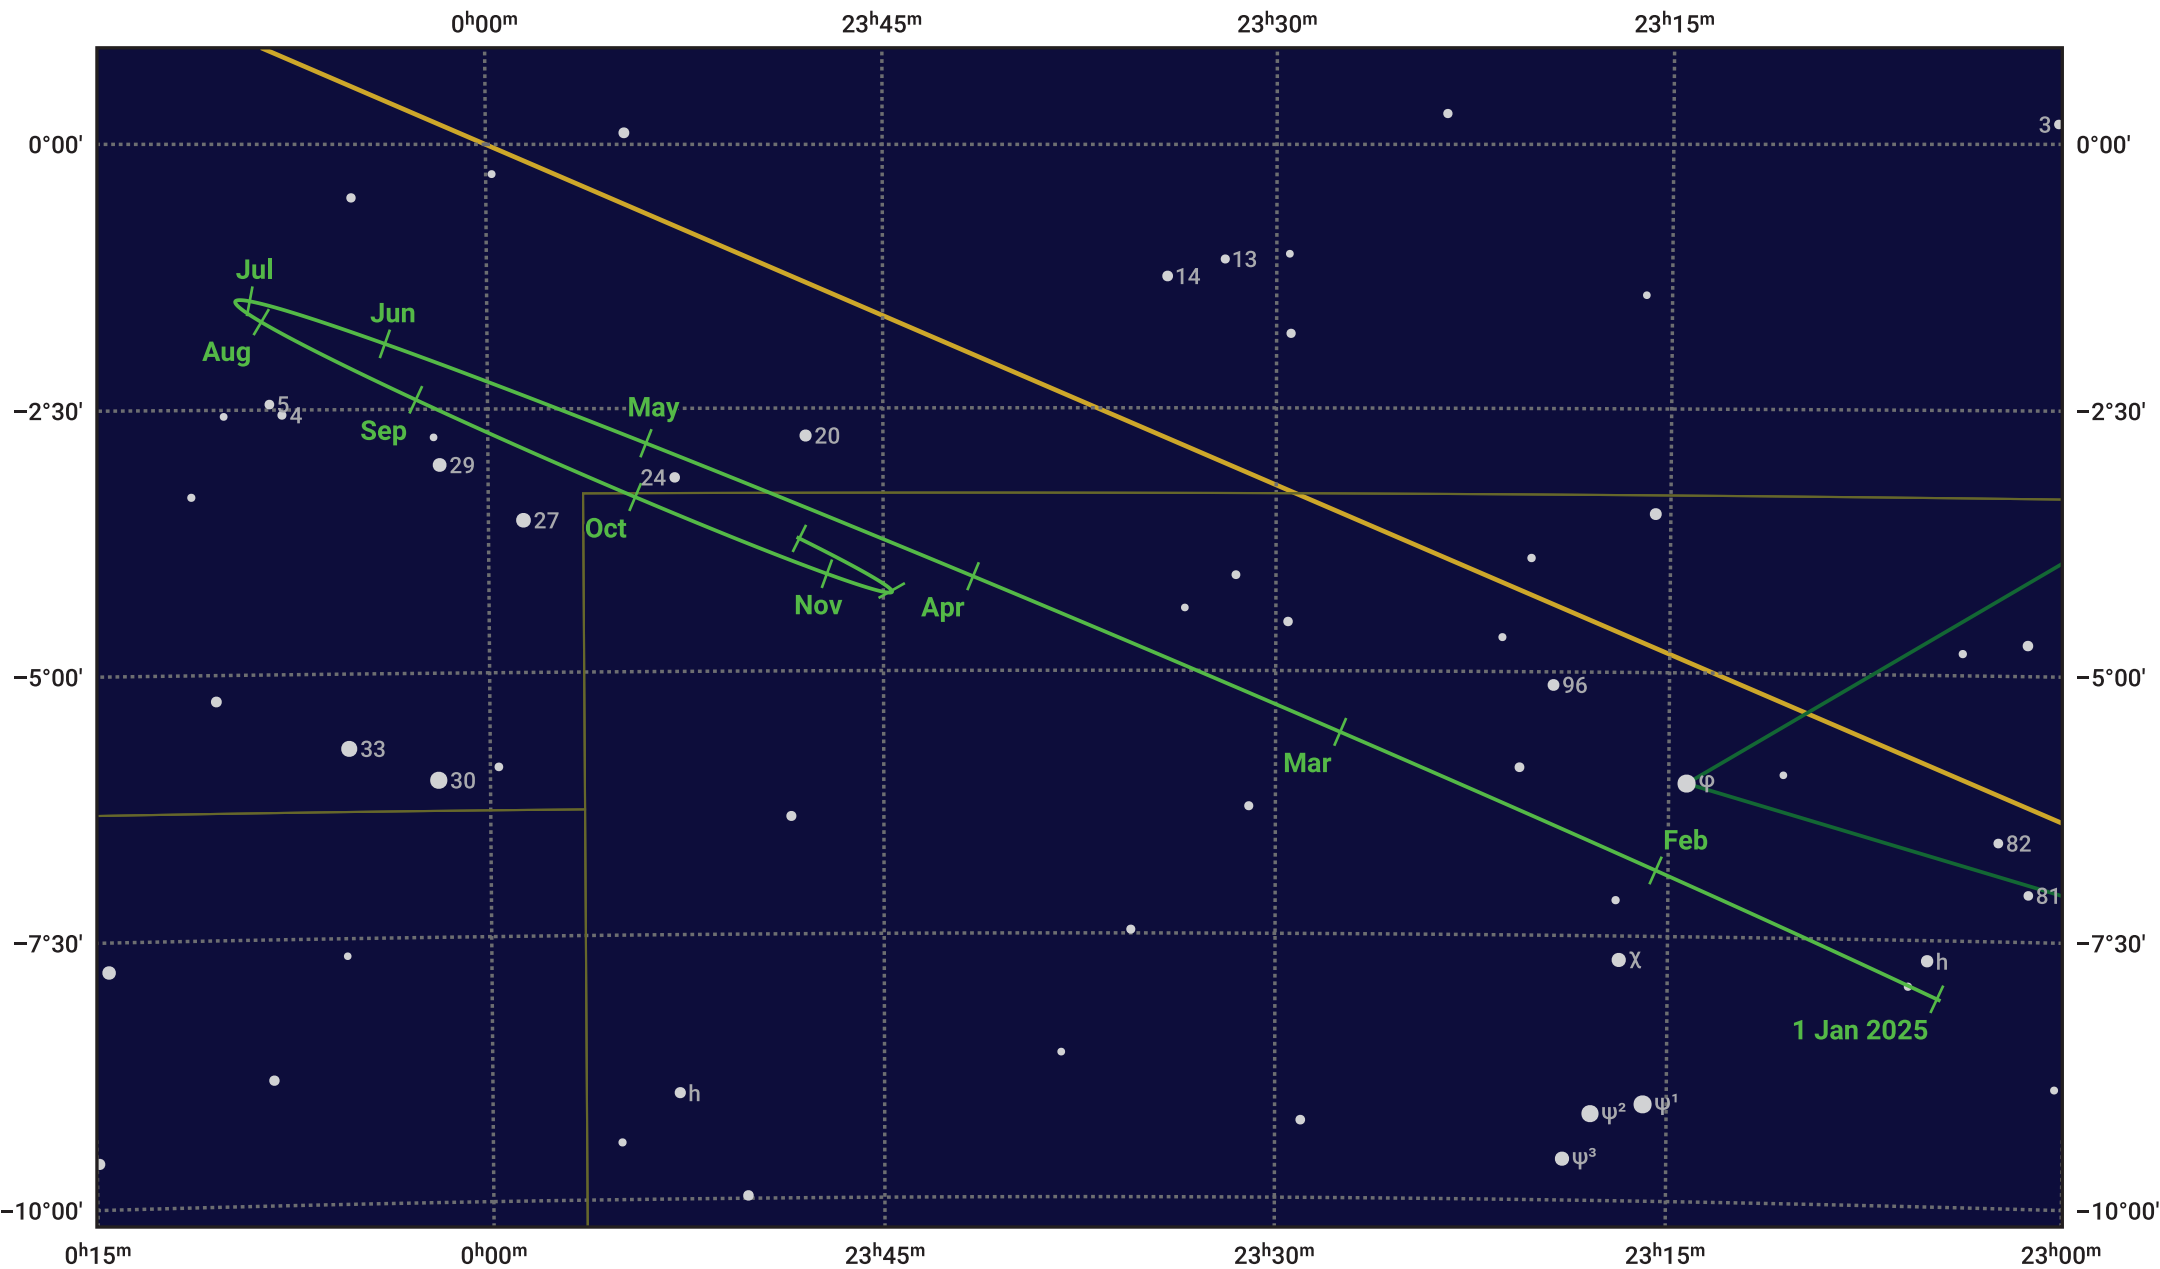

The path of Saturn in 2025

© Dominic Ford 2011–2024. Date markers placed at midnight UTC. Downloaded from <https://in-the-sky.org>

Magnitude scale: • 7.0 • 6.0 • 5.0 • 4.0

— Ecliptic Plane

- Galaxy
- Bright nebula
- Open cluster
- Globular cluster

Date	Mag	Angular size
2025 Jan 1	0.9	16.6"
2025 Apr 1	1.1	15.7"
2025 Jul 1	0.8	17.7"
2025 Oct 1	0.6	19.4"
2026 Jan 1	0.9	17.1"