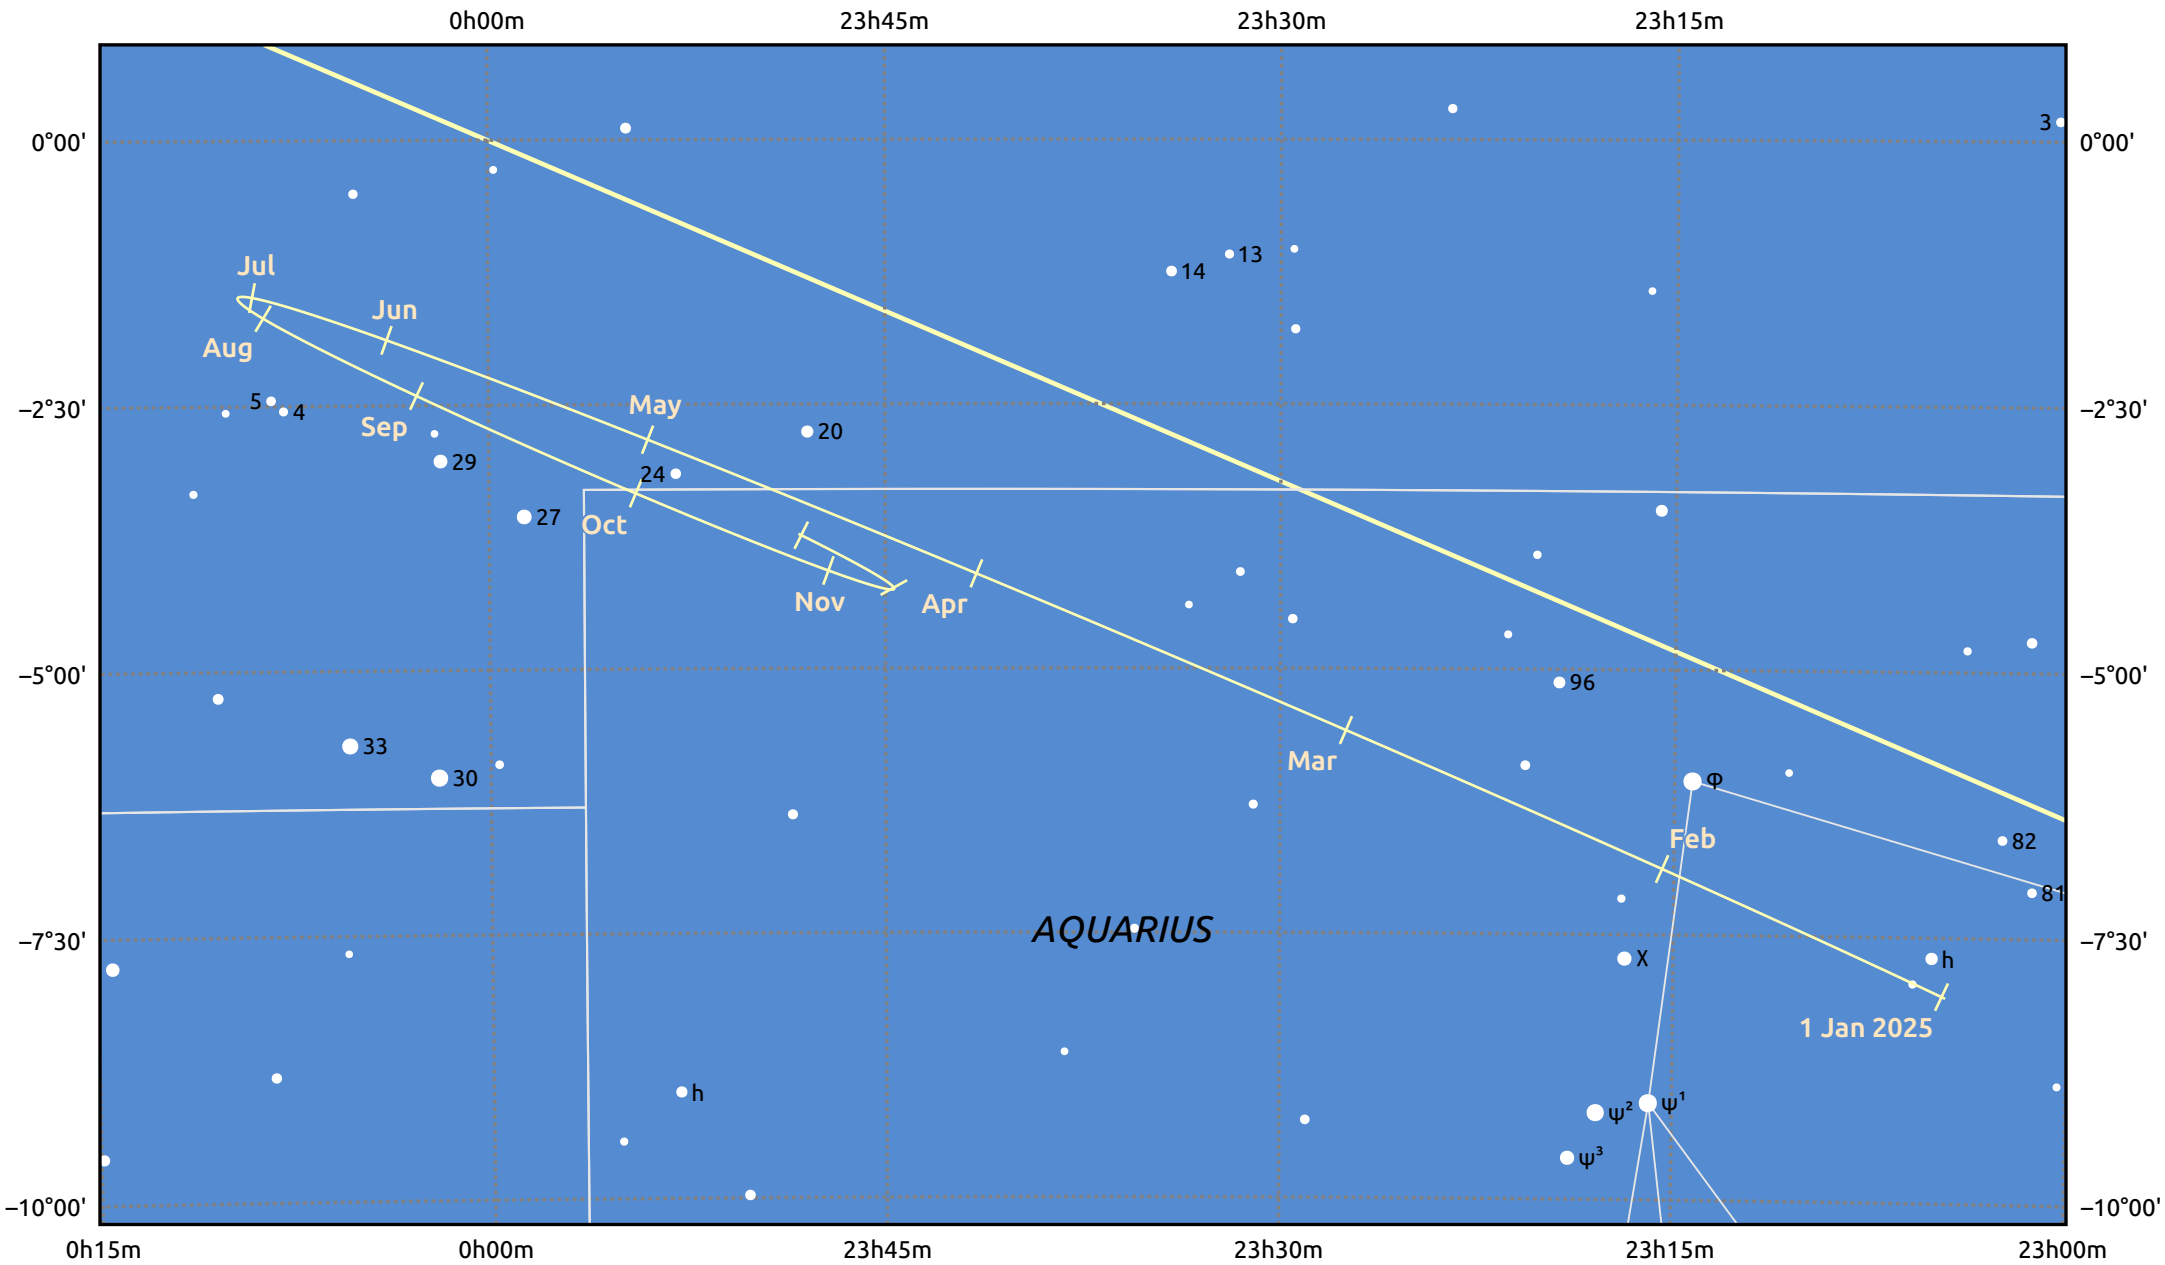

# The path of Saturn in 2025

© Dominic Ford 2011–2025. Date markers placed at midnight UTC. Downloaded from <https://in-the-sky.org>

Magnitude scale: • 7.0 • 6.0 • 5.0 ● 4.0

— Ecliptic Plane

- Galaxy
- Bright nebula
- Open cluster
- Globular cluster
- Planetary nebula

Date	Mag	Angular size
2025 Jan 1	0.9	16.6"
2025 Apr 1	1.1	15.7"
2025 Jul 1	0.8	17.7"
2025 Oct 1	0.6	19.4"
2026 Jan 1	0.9	17.1"