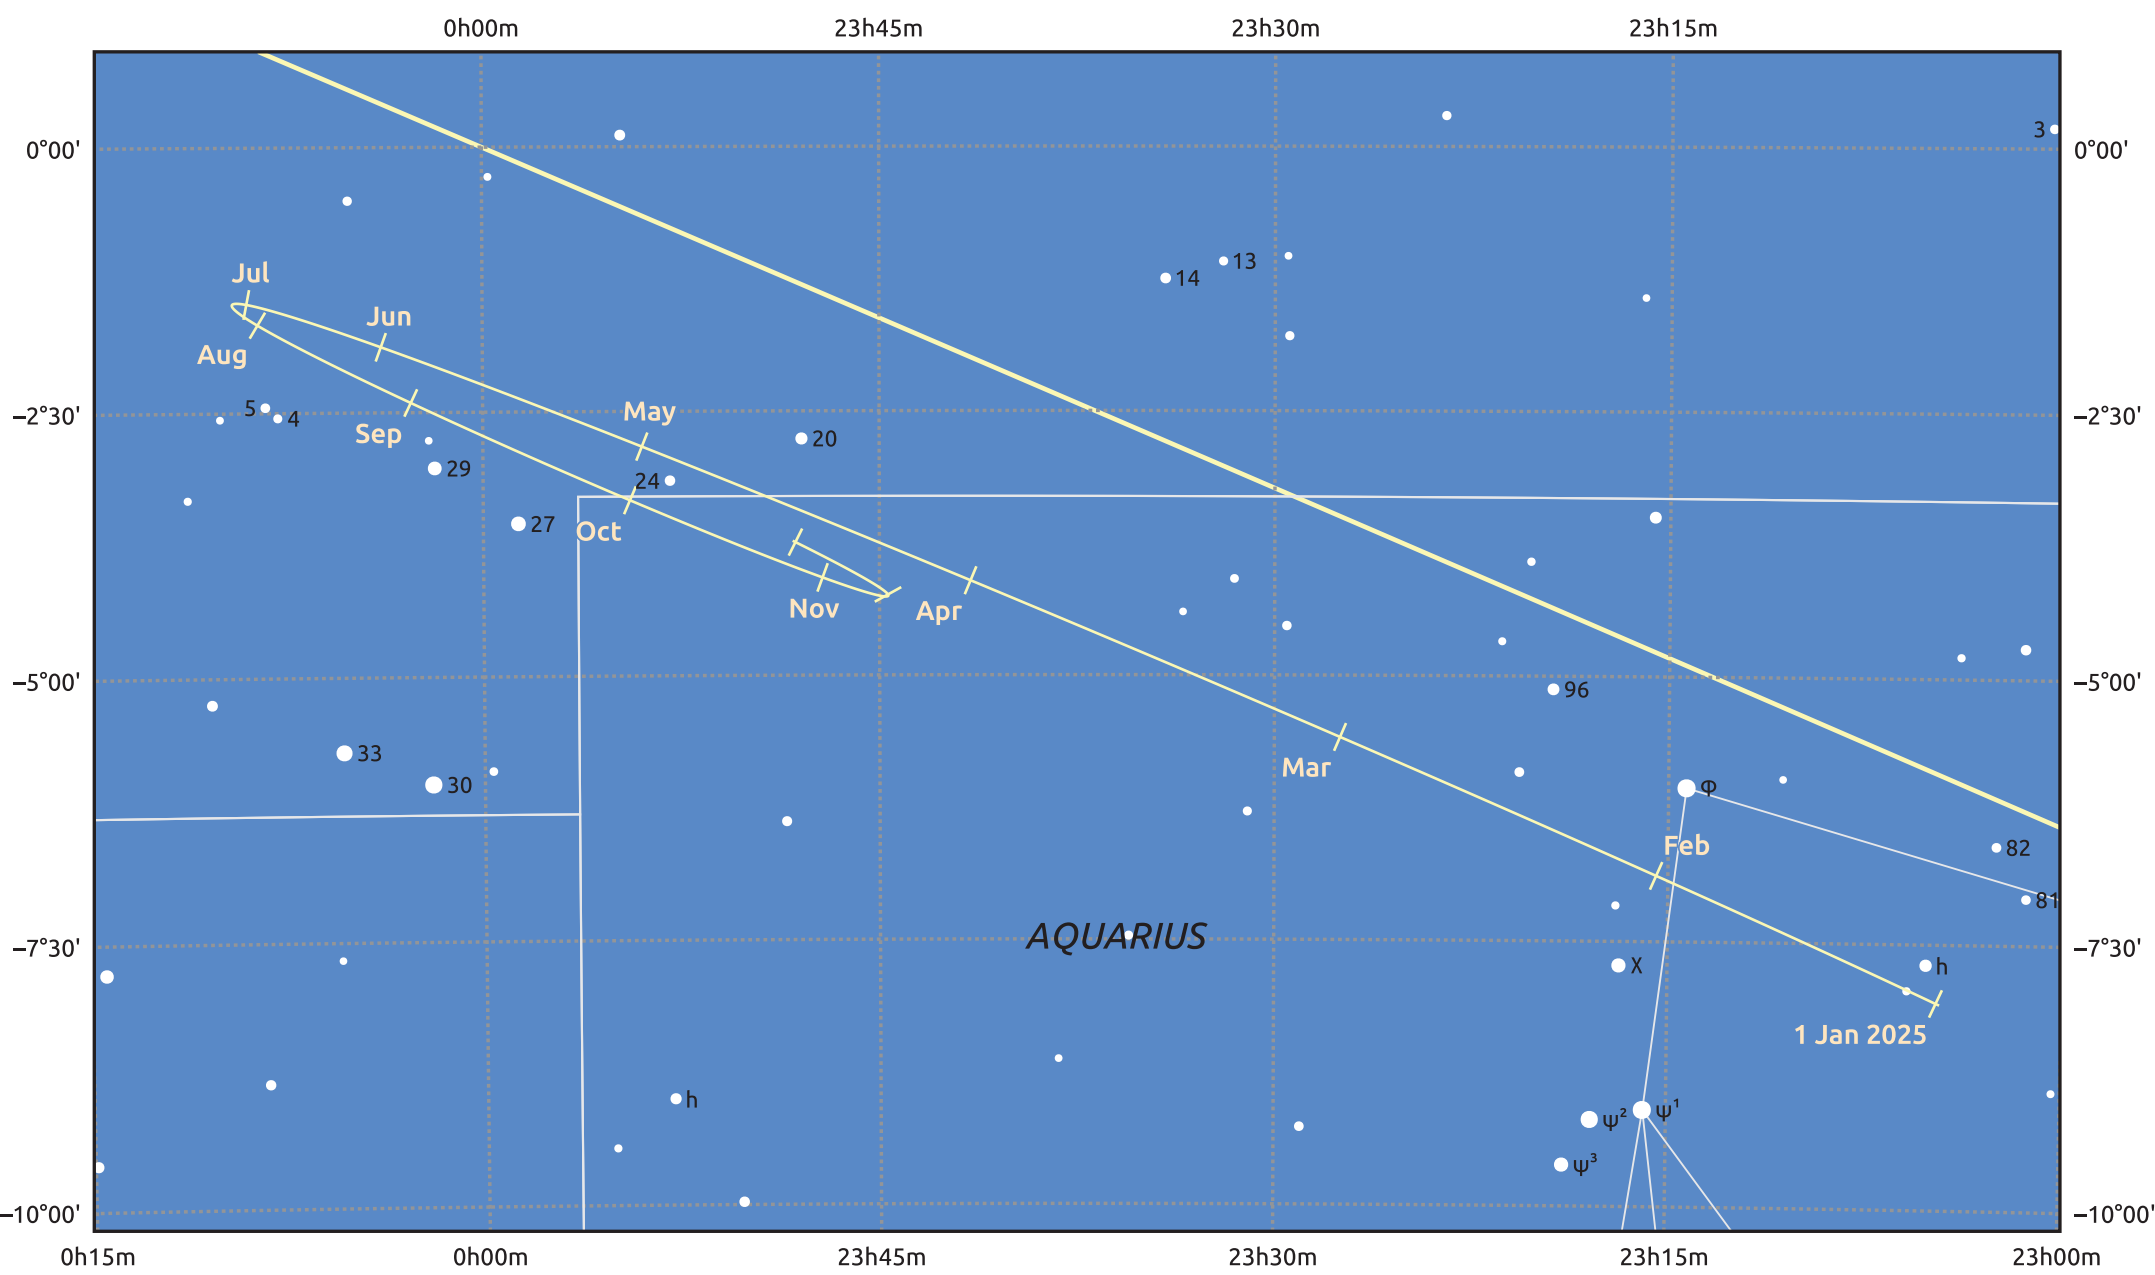

The path of Saturn in 2025

© Dominic Ford 2011–2025. Date markers placed at midnight UTC. Downloaded from <https://in-the-sky.org>

Magnitude scale: ● 7.0 ● 6.0 ● 5.0 ● 4.0

— Ecliptic Plane

- Galaxy
- Bright nebula
- Open cluster
- Globular cluster
- ◆ Planetary nebula

Date	Mag	Angular size
2025 Jan 1	0.9	16.6"
2025 Apr 1	1.1	15.7"
2025 Jul 1	0.8	17.7"
2025 Oct 1	0.6	19.4"
2026 Jan 1	0.9	17.1"