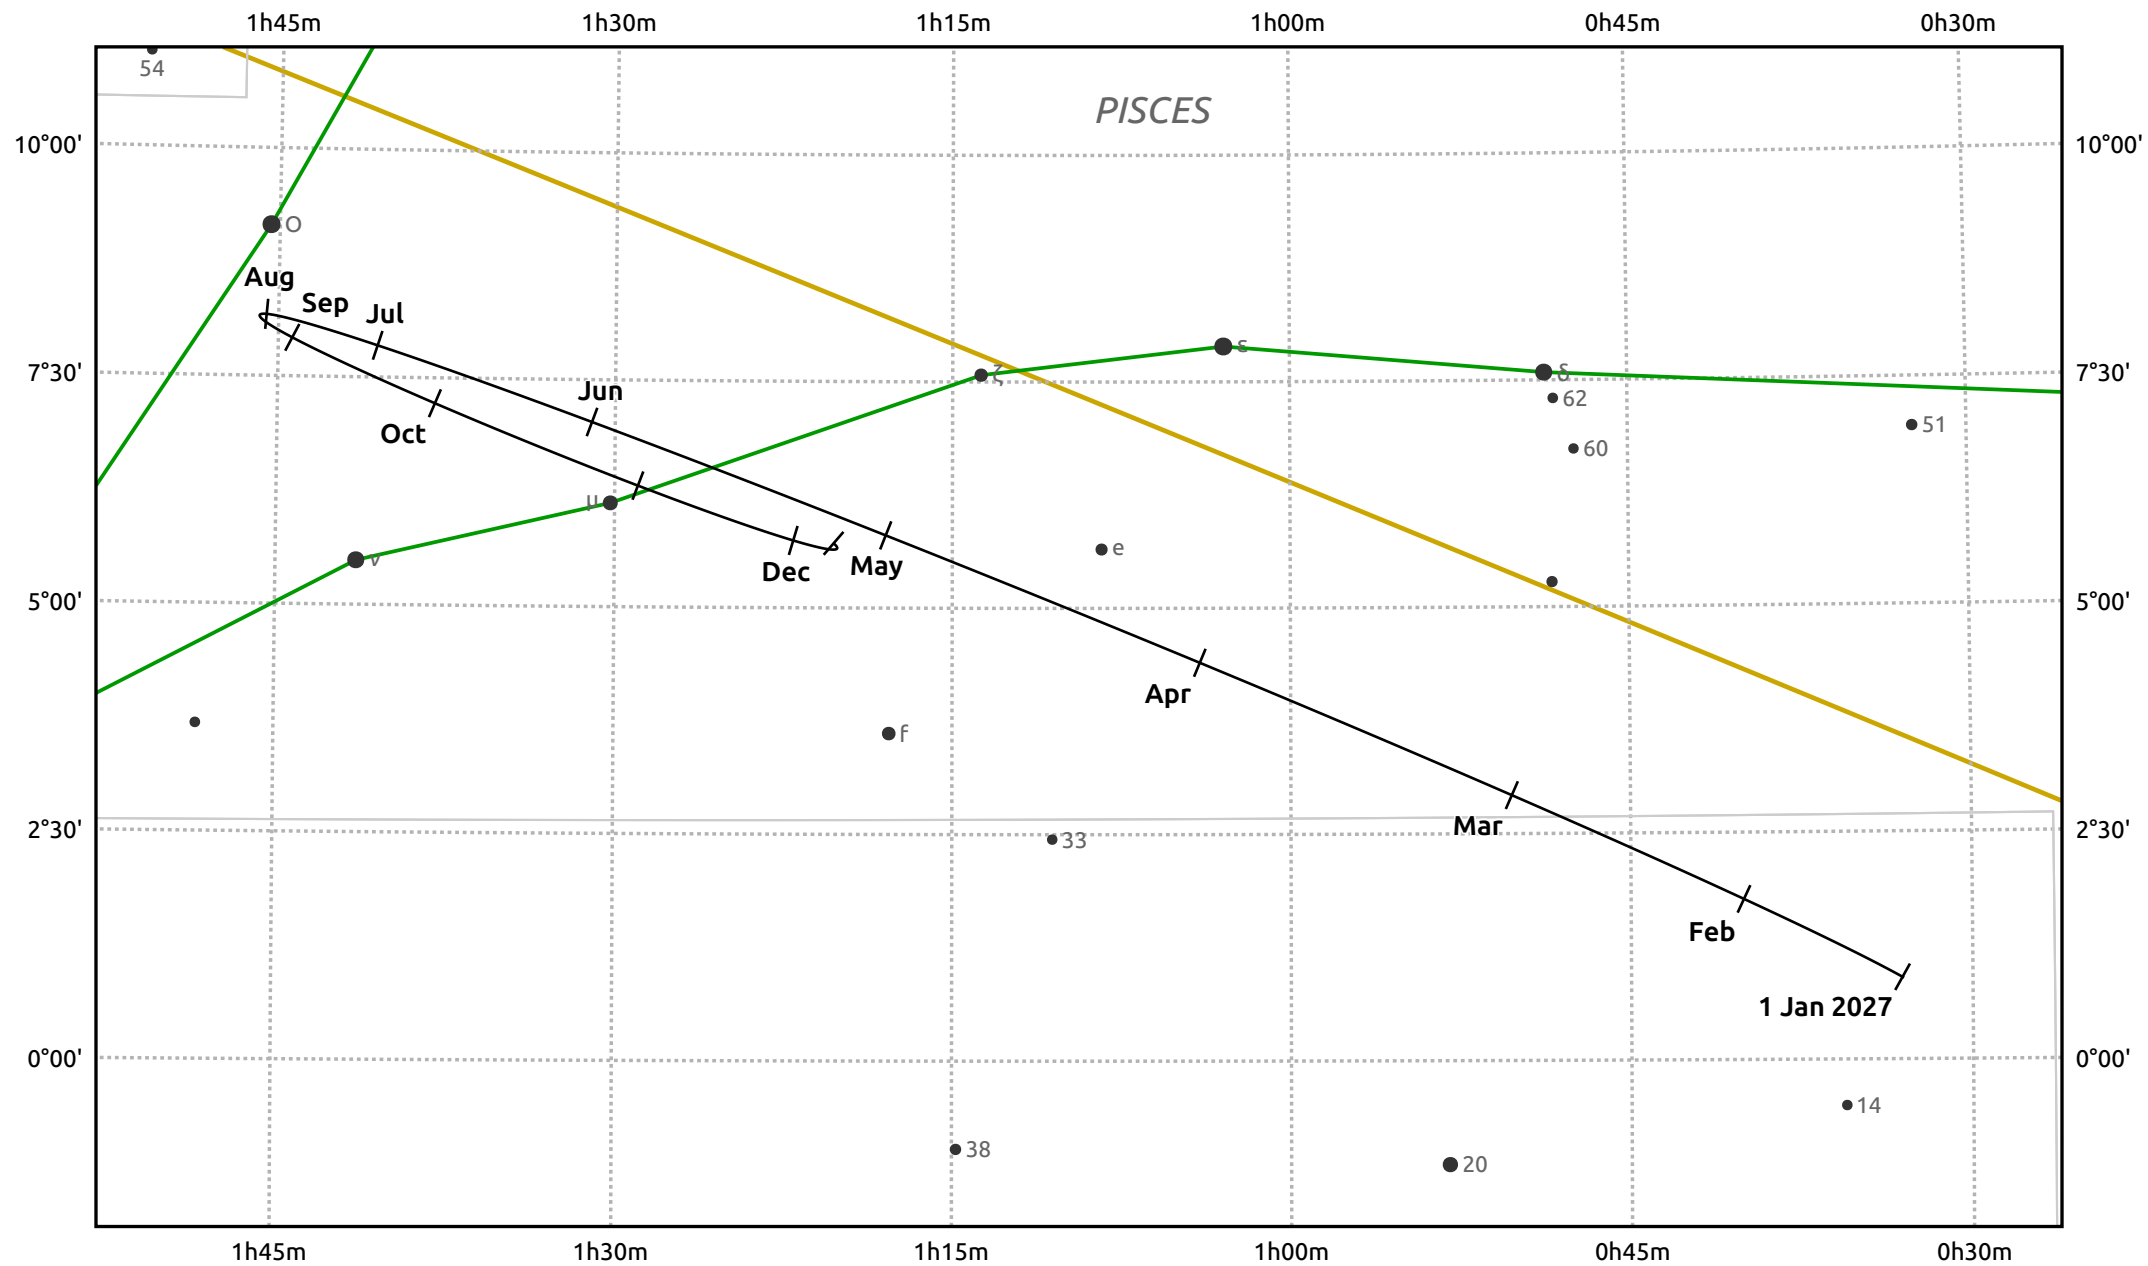

The path of Saturn in 2027

© Dominic Ford 2011–2025. Date markers placed at midnight UTC. Downloaded from <https://in-the-sky.org>

Magnitude scale: ● 6.0 ● 5.0 ● 4.0

— Ecliptic Plane

- Galaxy
- Bright nebula
- Open cluster
- Globular cluster
- Planetary nebula

Date	Mag	Angular size
2027 Jan 1	0.6	17.7"
2027 Apr 1	0.6	16.0"
2027 Jul 1	0.4	17.3"
2027 Oct 1	0.1	19.9"
2028 Jan 1	0.3	18.3"