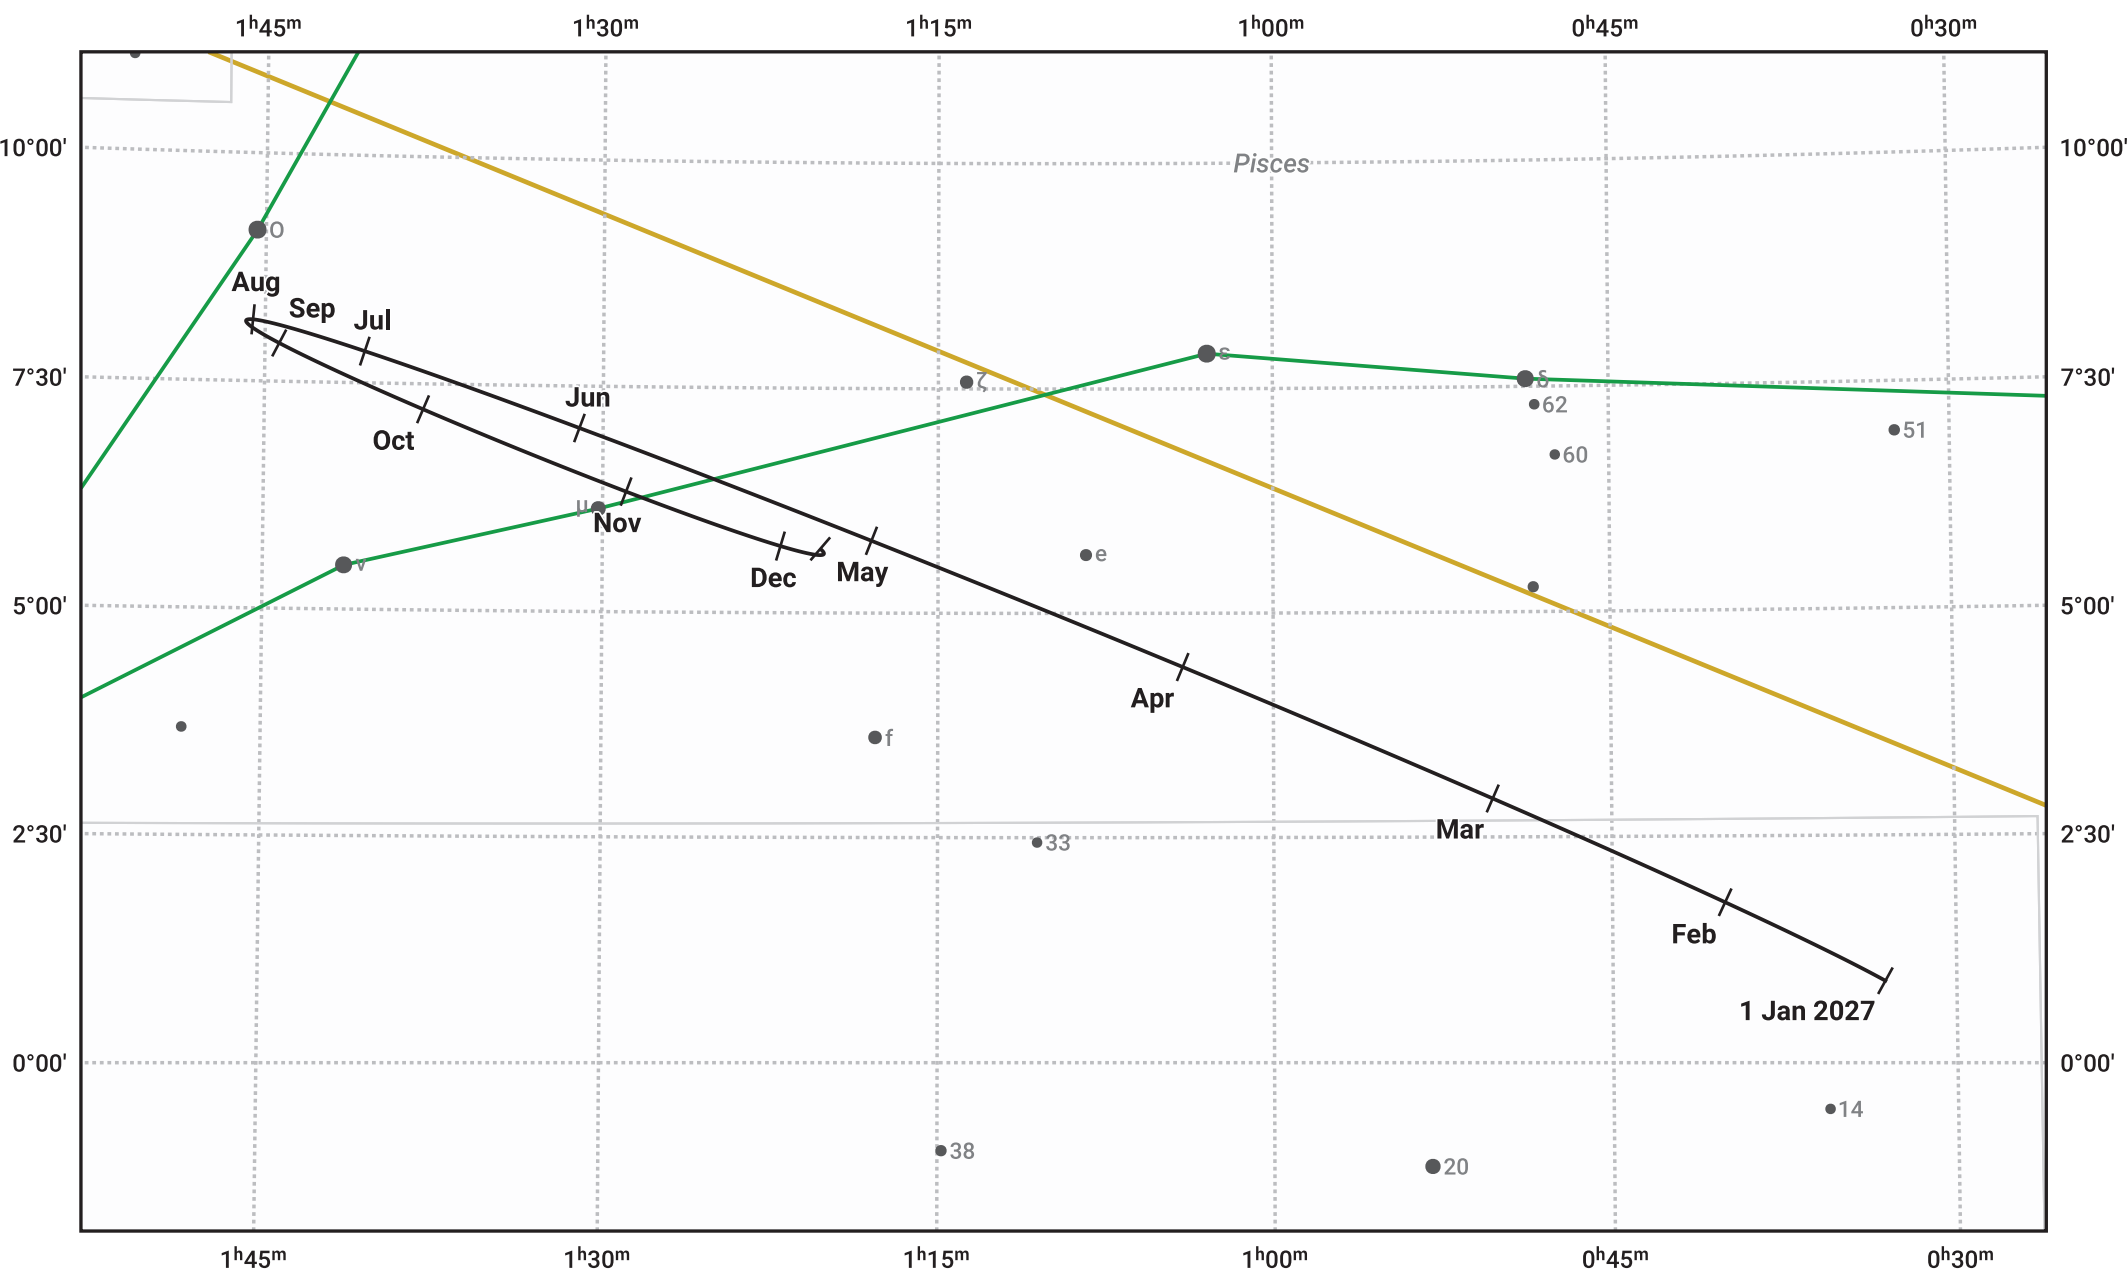

The path of Saturn in 2027

© Dominic Ford 2011–2024. Date markers placed at midnight UTC. Downloaded from <https://in-the-sky.org>

Magnitude scale: ● 6.0 ● 5.0 ● 4.0

— Ecliptic Plane

- Galaxy
- Bright nebula
- Open cluster
- ⊕ Globular cluster

Date	Mag	Angular size
2027 Jan 1	0.6	17.7"
2027 Apr 1	0.6	16.0"
2027 Jul 1	0.4	17.3"
2027 Oct 1	0.1	19.9"
2028 Jan 1	0.3	18.3"