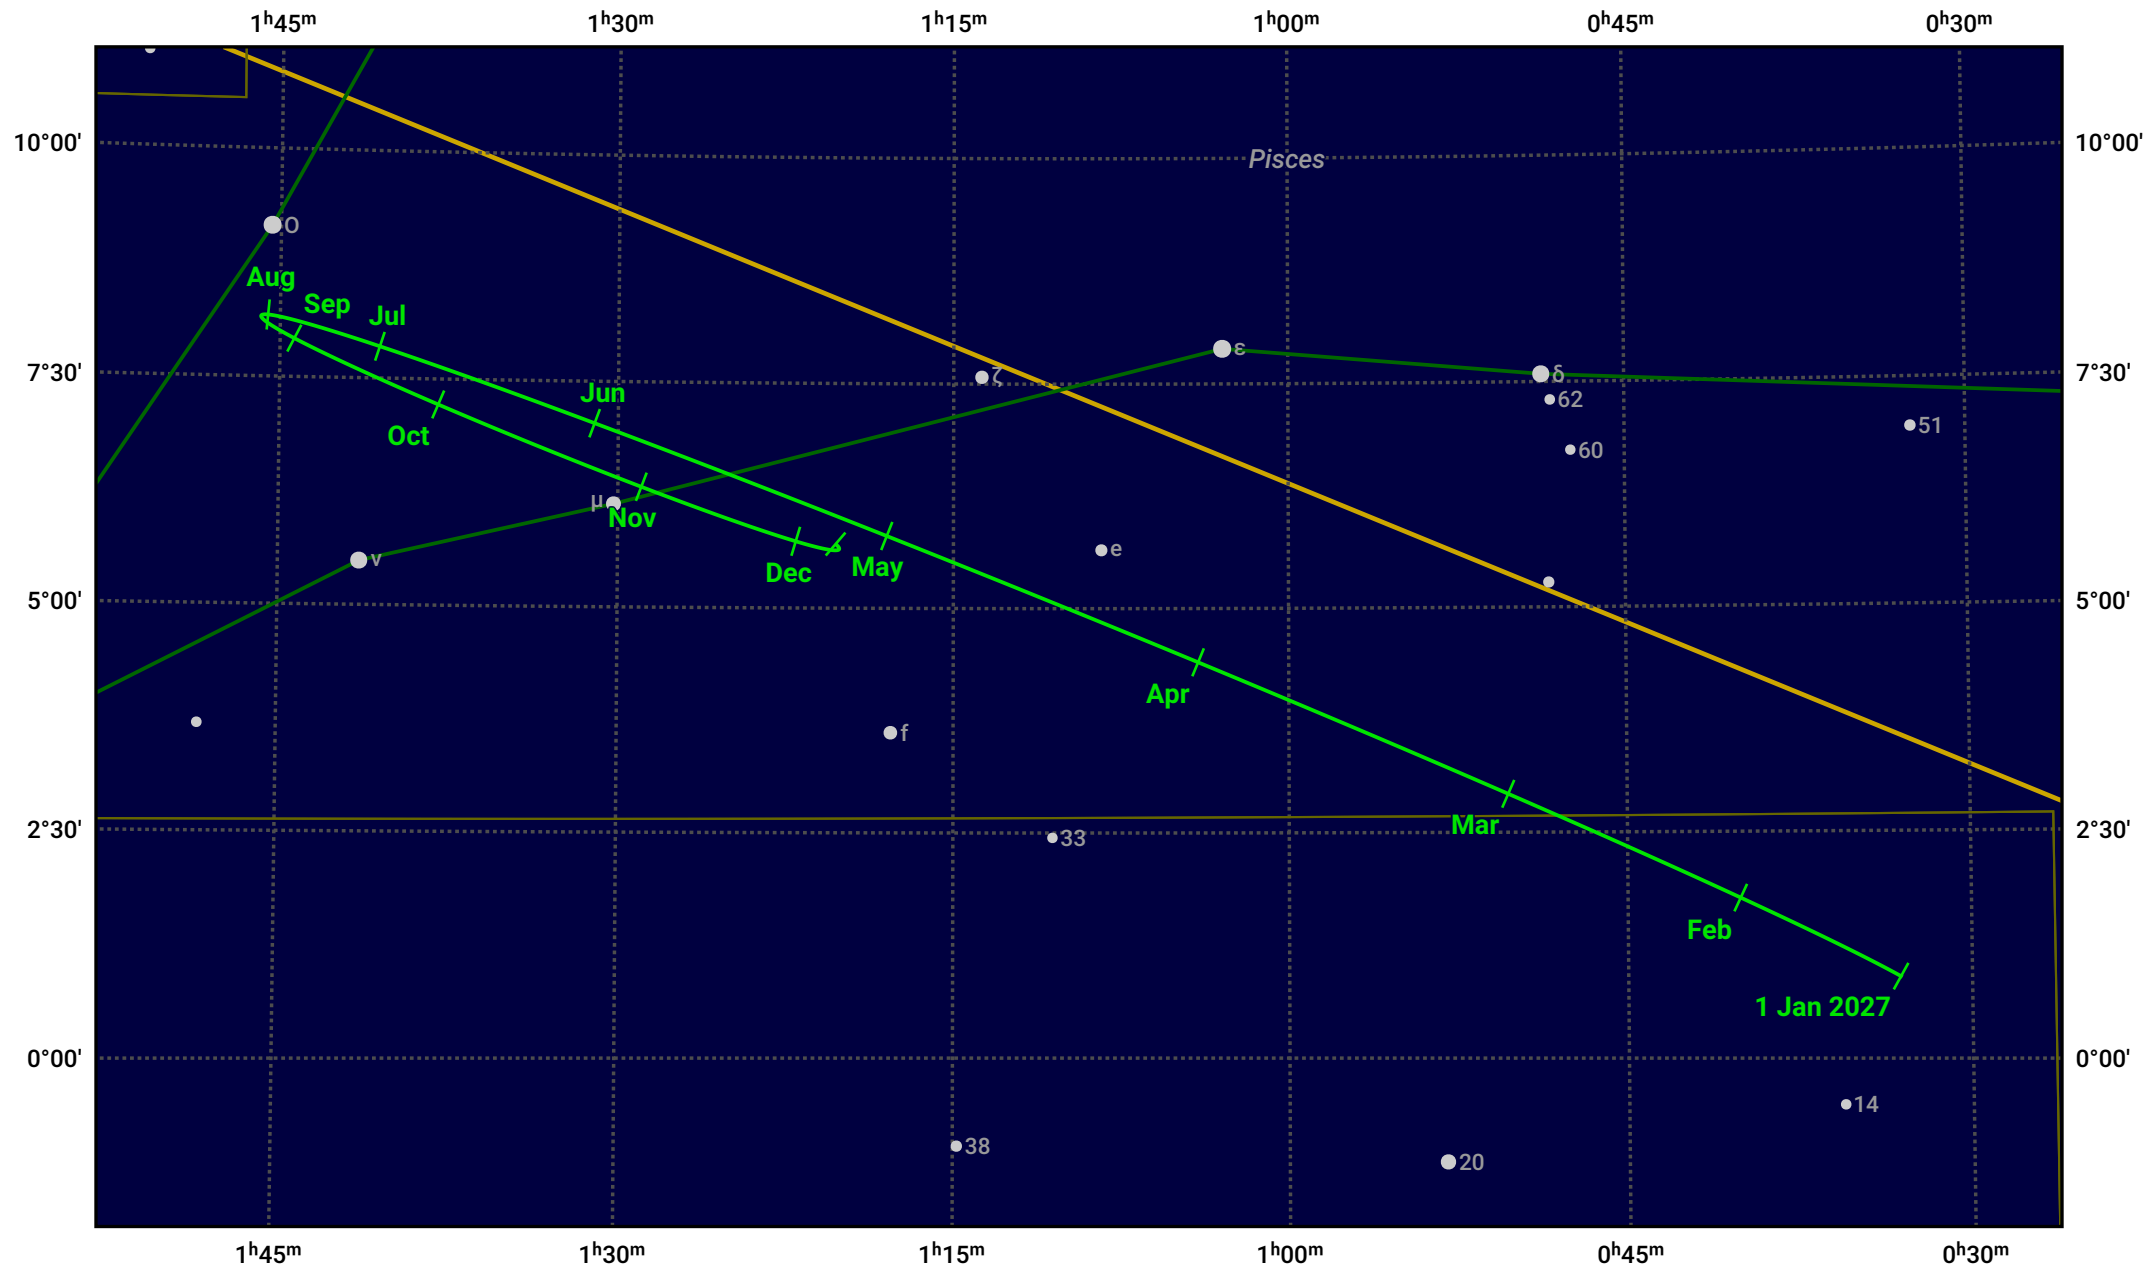

# The path of Saturn in 2027

© Dominic Ford 2011–2024. Date markers placed at midnight UTC. Downloaded from <https://in-the-sky.org>

Magnitude scale: • 6.0 • 5.0 • 4.0

— Ecliptic Plane

- Galaxy
- Bright nebula
- Open cluster
- ⊕ Globular cluster

Date	Mag	Angular size
2027 Jan 1	0.6	17.7"
2027 Apr 1	0.6	16.0"
2027 Jul 1	0.4	17.3"
2027 Oct 1	0.1	19.9"
2028 Jan 1	0.3	18.3"