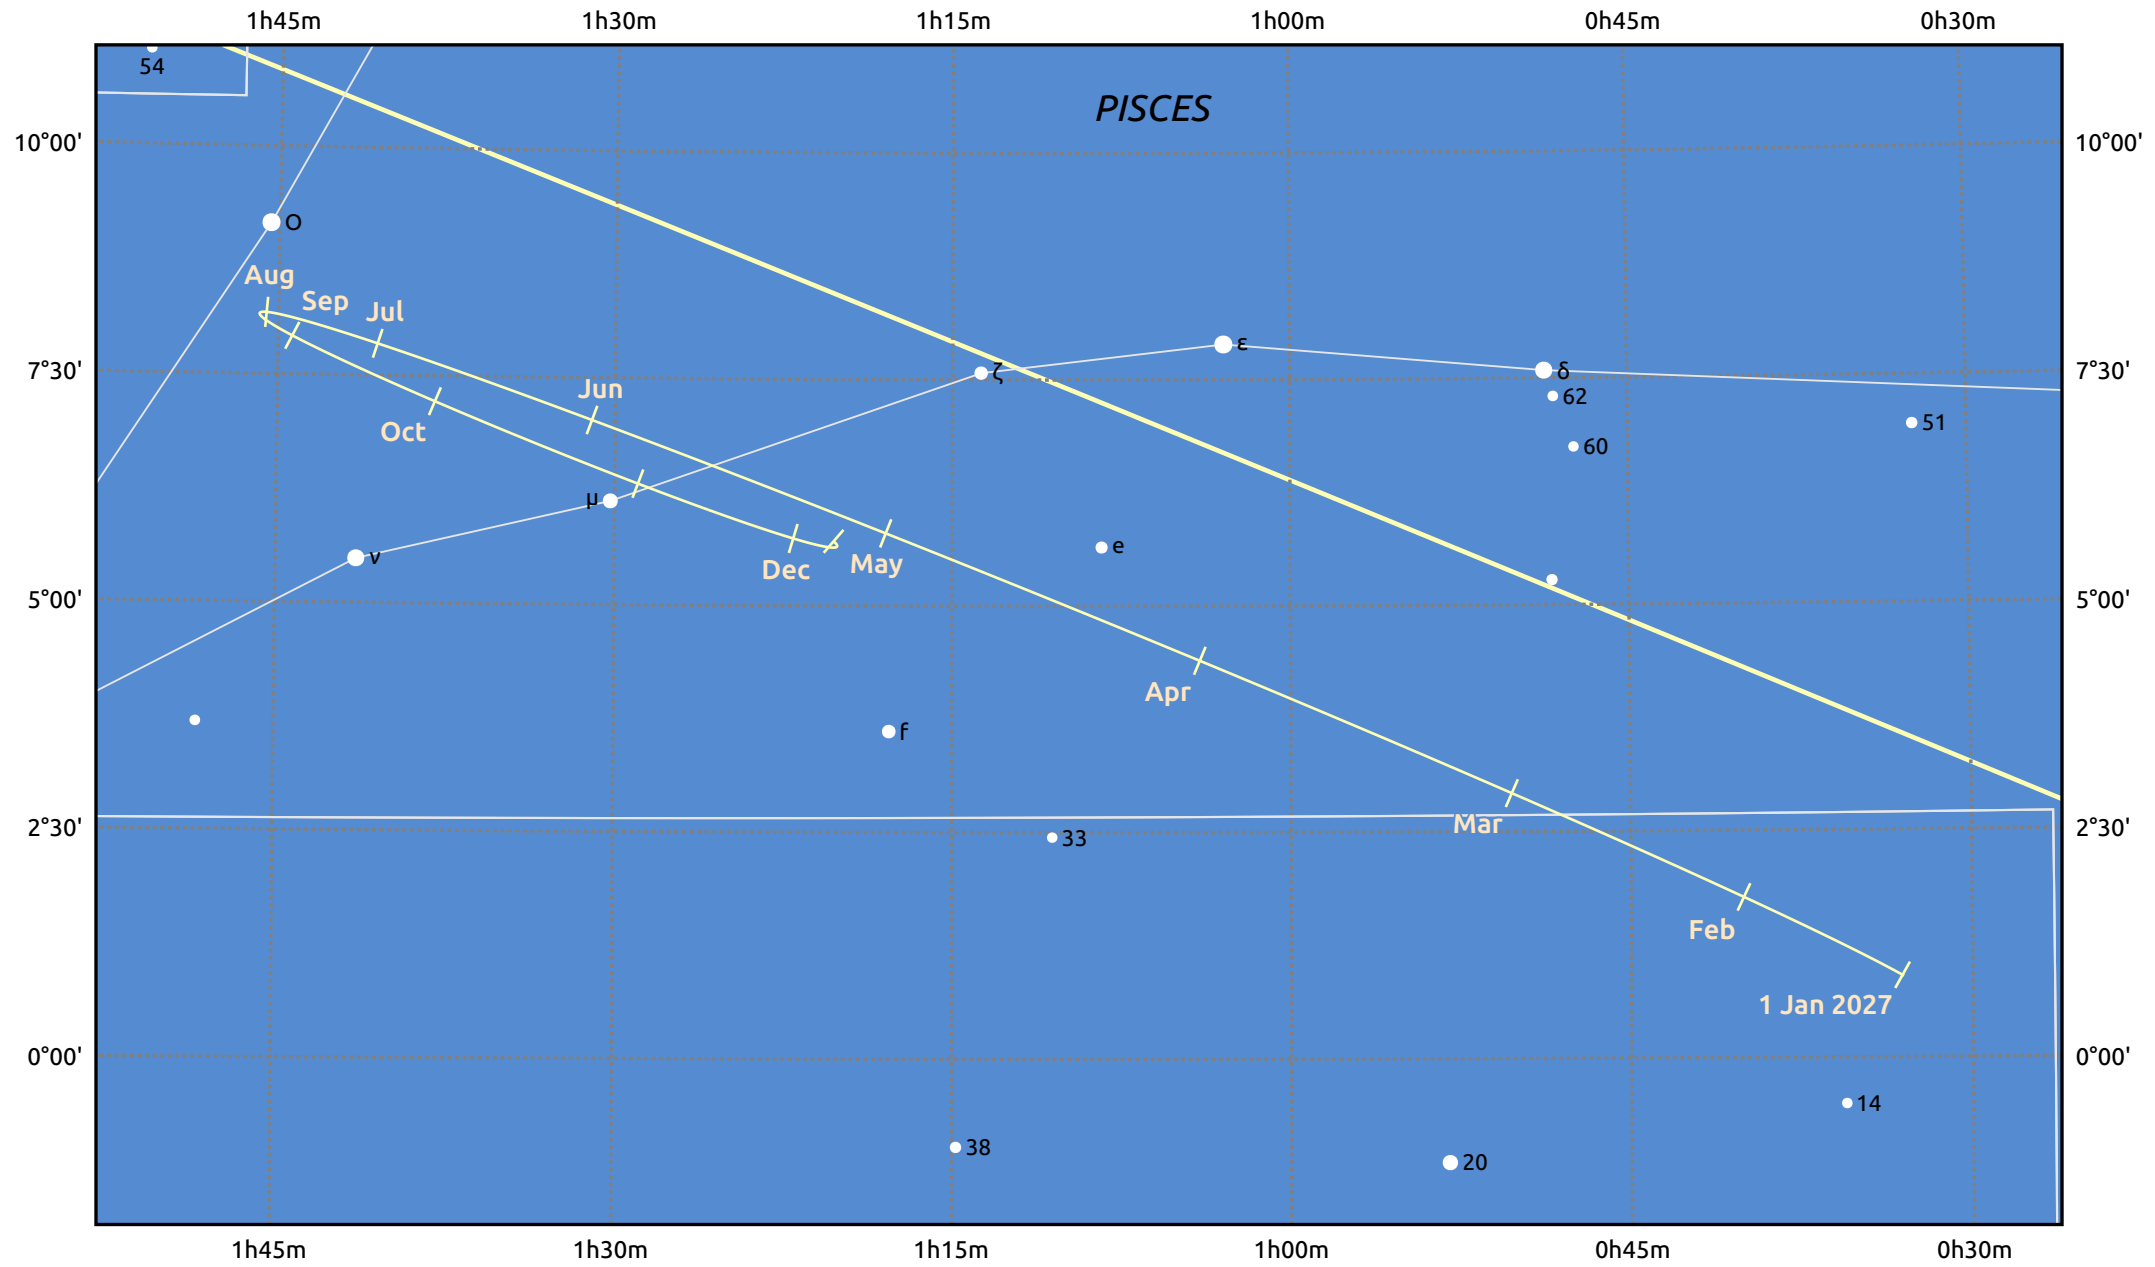

# The path of Saturn in 2027

© Dominic Ford 2011–2025. Date markers placed at midnight UTC. Downloaded from <https://in-the-sky.org>

Magnitude scale: ● 6.0 ● 5.0 ● 4.0

— Ecliptic Plane

- ◆ Galaxy
- ◆ Bright nebula
- Open cluster
- Globular cluster
- ◆ Planetary nebula

Date	Mag	Angular size
2027 Jan 1	0.6	17.7"
2027 Apr 1	0.6	16.0"
2027 Jul 1	0.4	17.3"
2027 Oct 1	0.1	19.9"
2028 Jan 1	0.3	18.3"