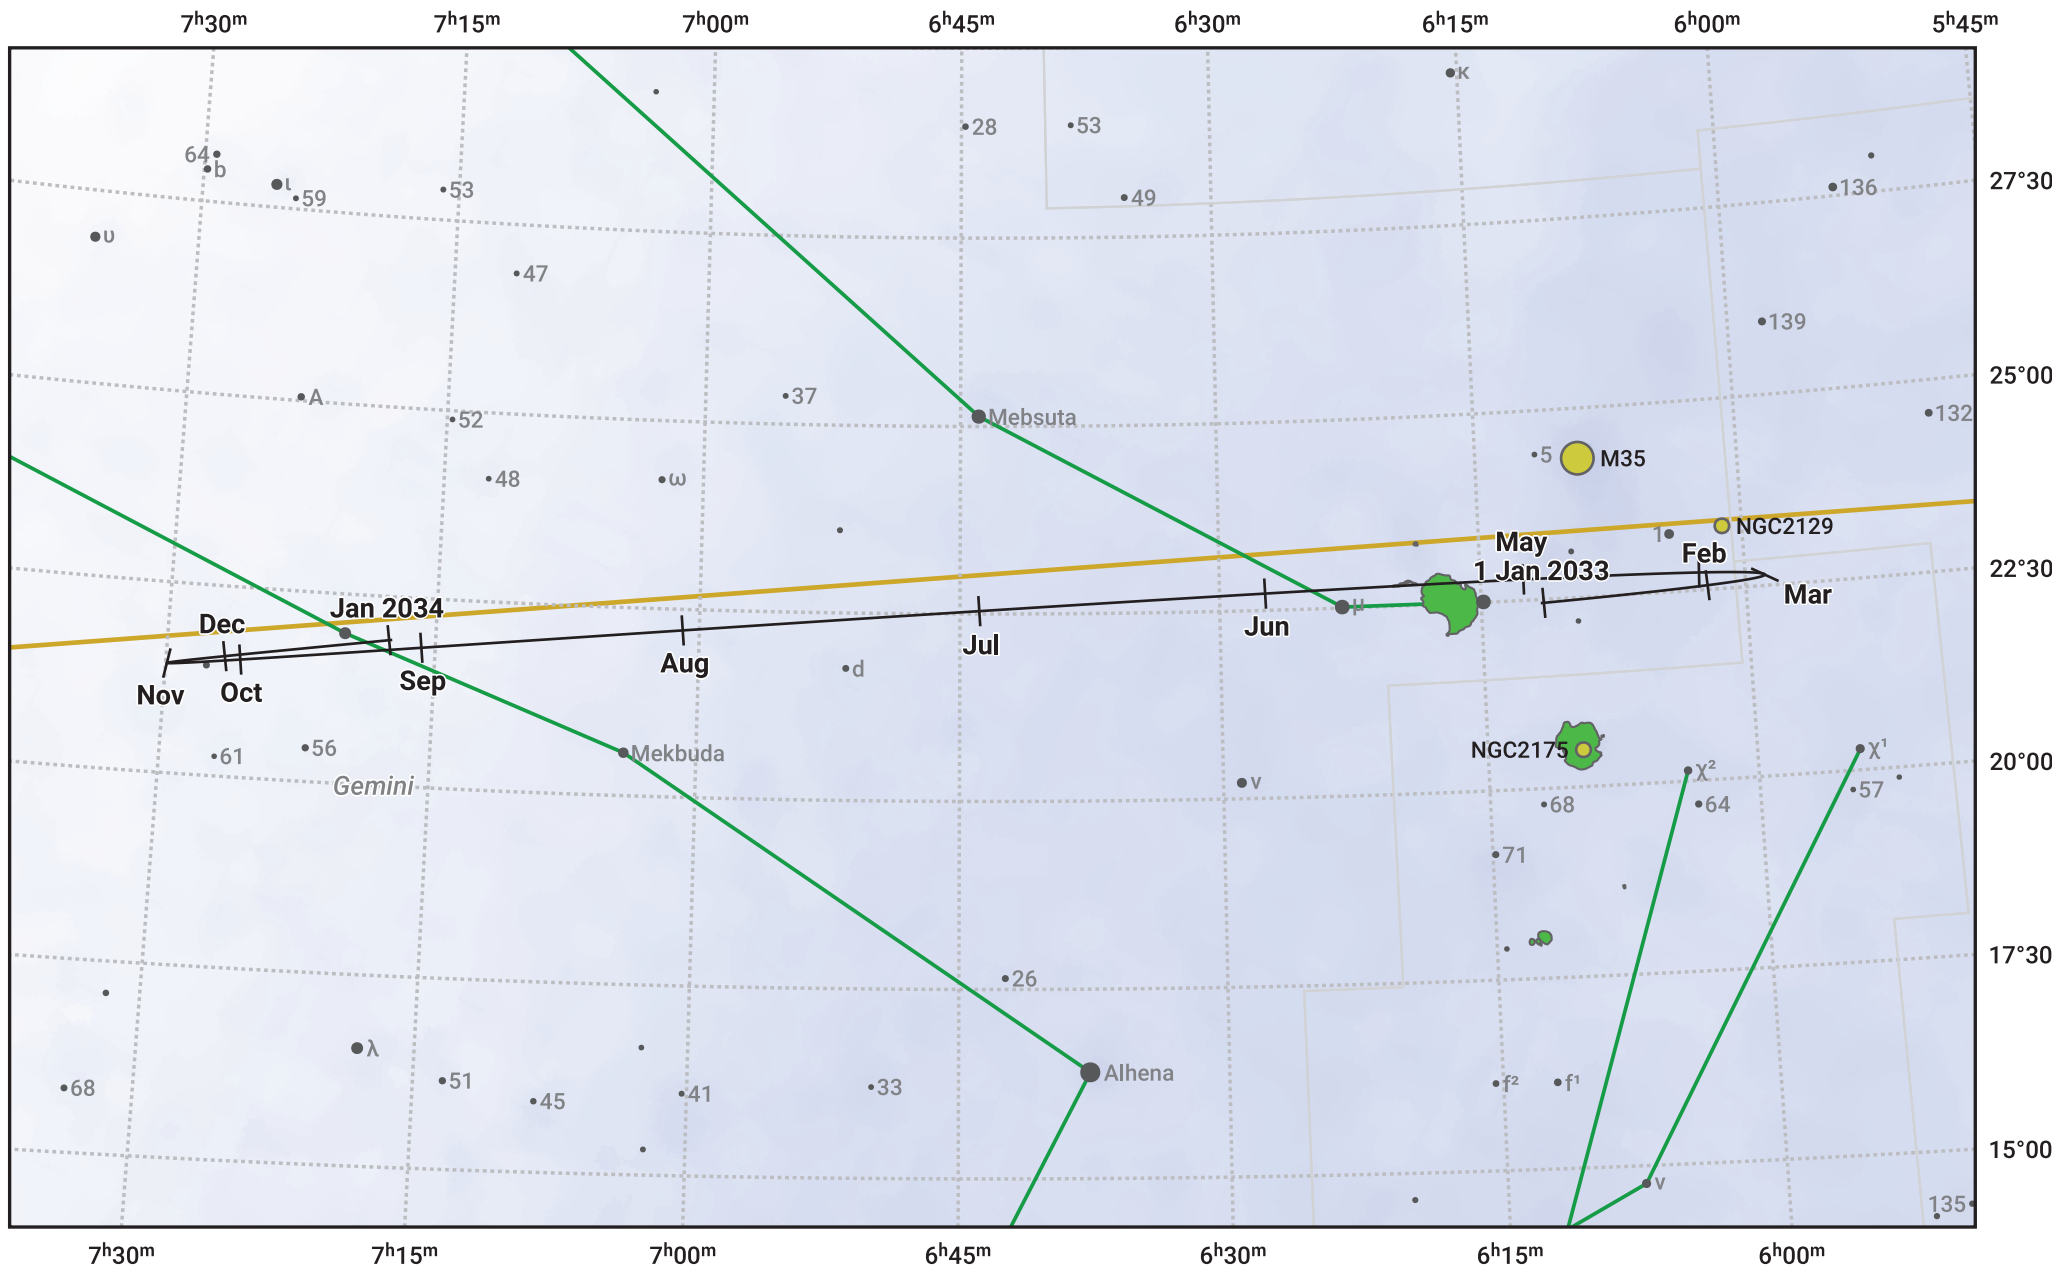

# The path of Saturn in 2033

© Dominic Ford 2011–2024. Date markers placed at midnight UTC. Downloaded from <https://in-the-sky.org>

Magnitude scale: • 6.0 • 5.0 • 4.0 • 3.0 • 2.0 • 1.0

— Ecliptic Plane

■ Galaxy   
 ■ Bright nebula   
 ● Open cluster   
 ⊕ Globular cluster

Date	Mag	Angular size
2033 Jan 1	-0.5	20.7"
2033 Apr 1	-0.2	18.2"
2033 Jul 1	0.0	16.6"
2033 Oct 1	-0.1	18.1"
2034 Jan 1	-0.4	20.6"