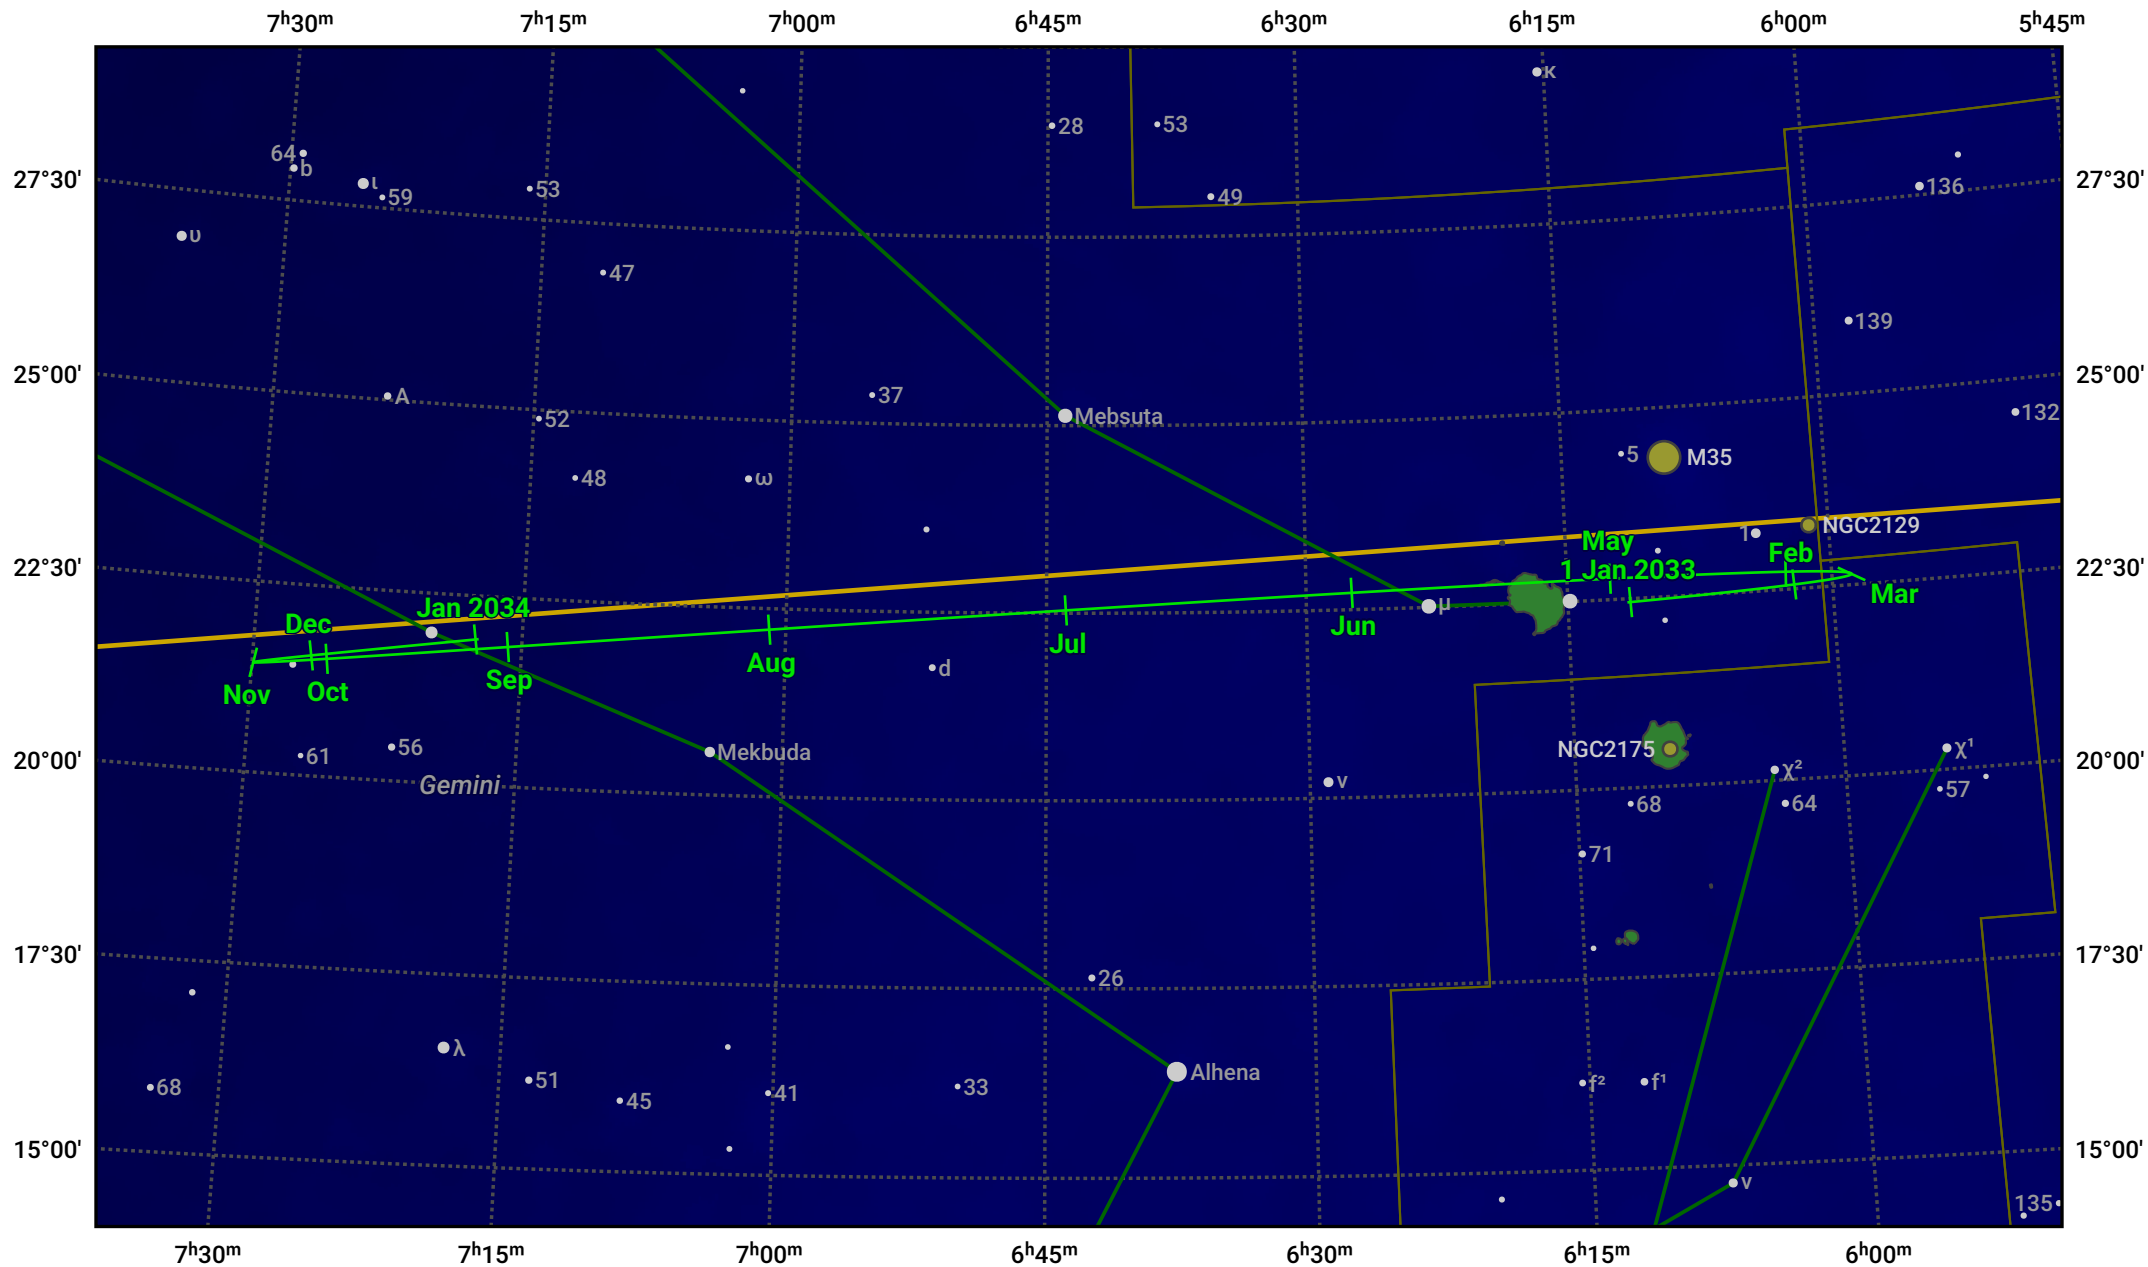

The path of Saturn in 2033

© Dominic Ford 2011–2024. Date markers placed at midnight UTC. Downloaded from <https://in-the-sky.org>

Magnitude scale: 6.0 5.0 4.0 3.0 2.0 1.0

Ecliptic Plane

Galaxy Bright nebula Open cluster Globular cluster

Date	Mag	Angular size
2033 Jan 1	-0.5	20.7"
2033 Apr 1	-0.2	18.2"
2033 Jul 1	0.0	16.6"
2033 Oct 1	-0.1	18.1"
2034 Jan 1	-0.4	20.6"