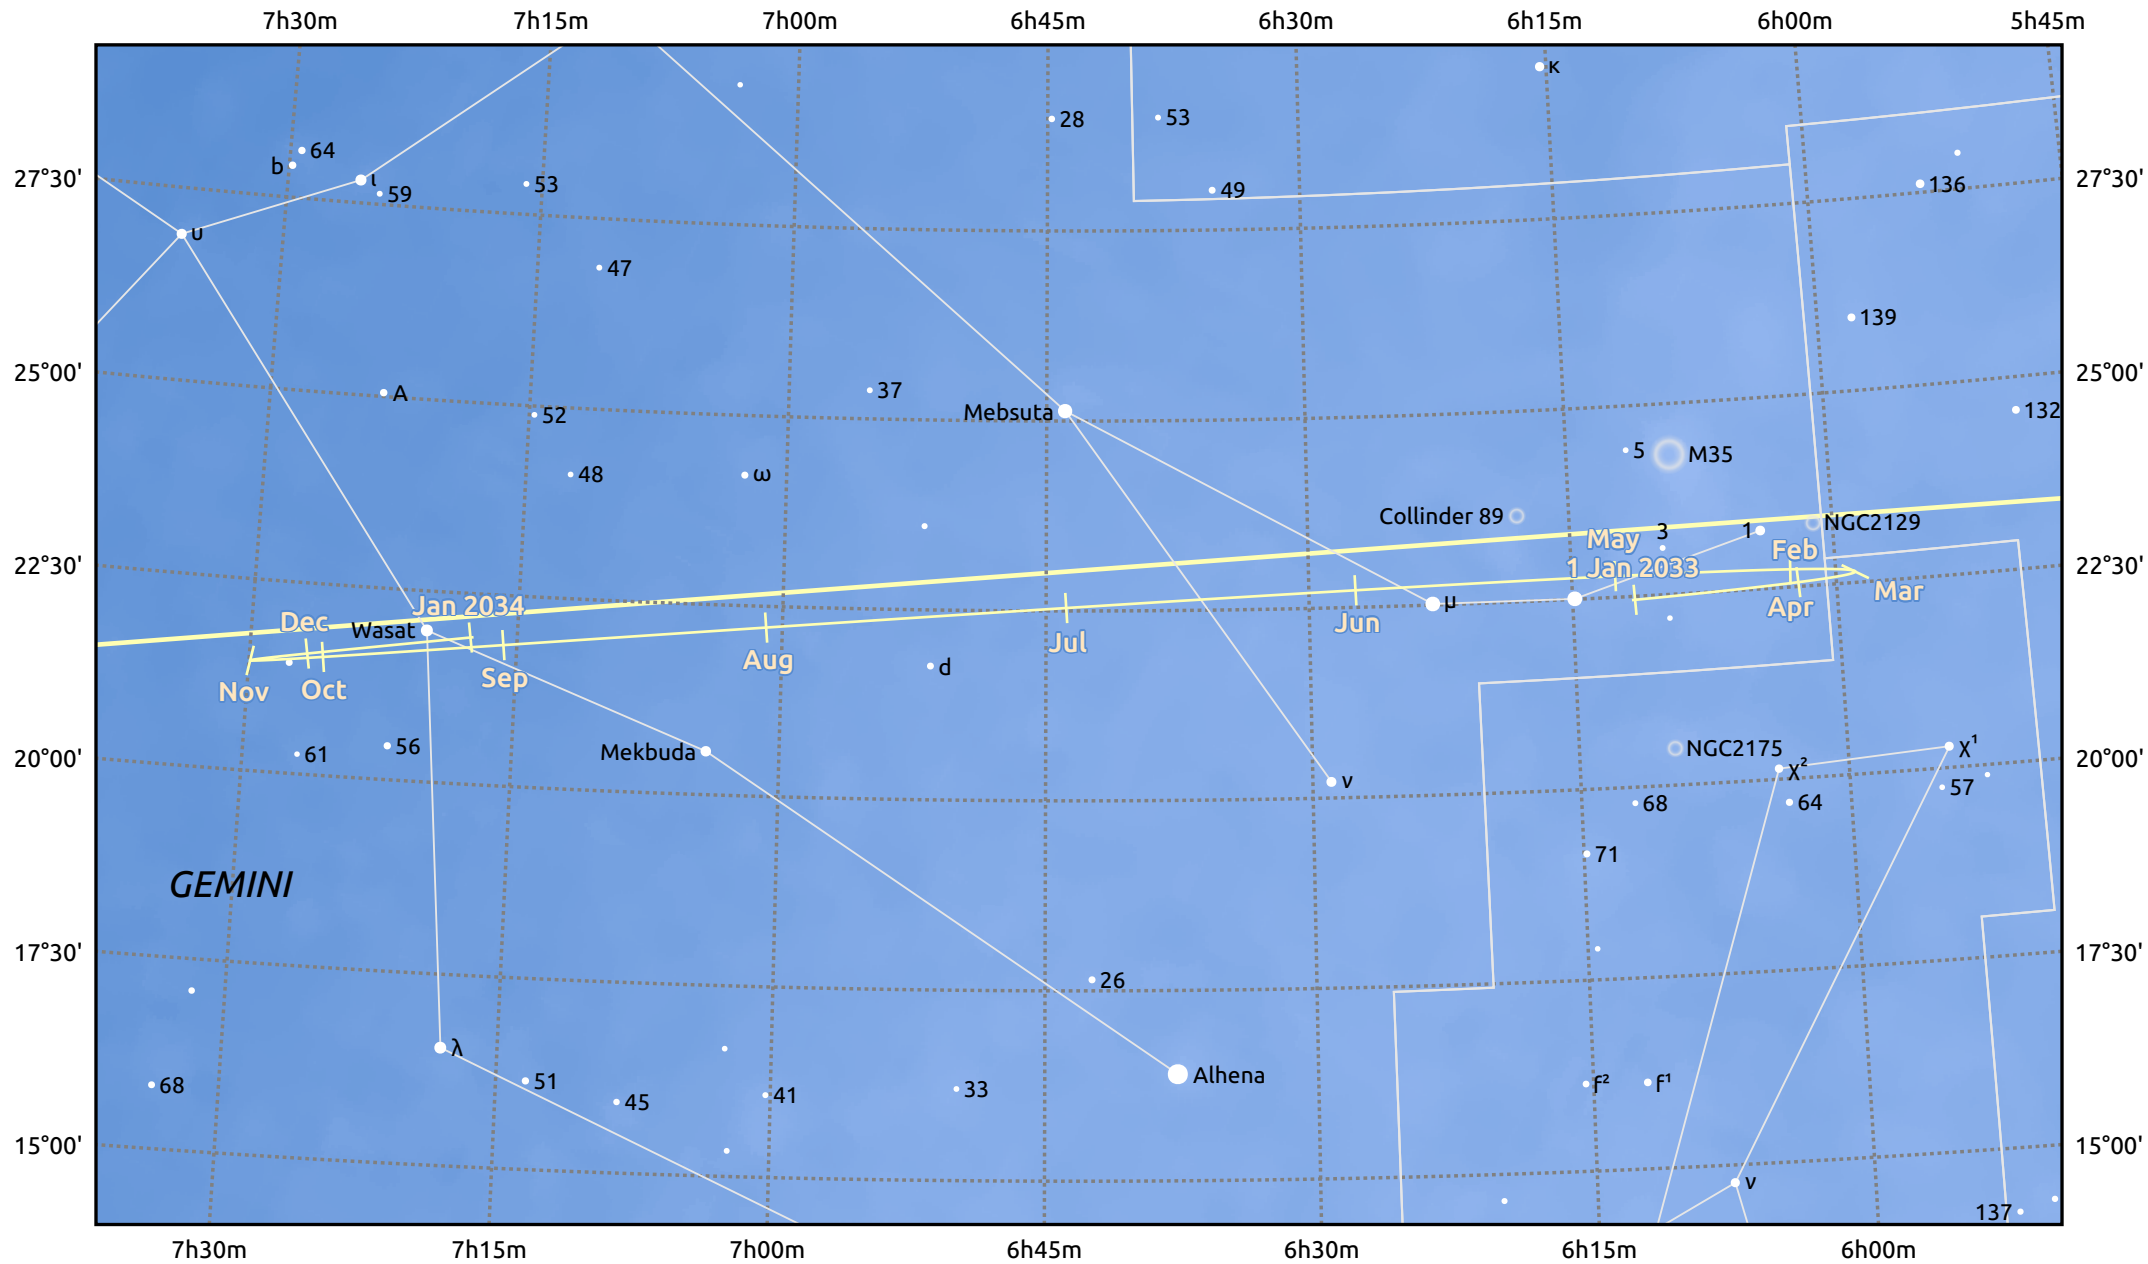

The path of Saturn in 2033

© Dominic Ford 2011–2025. Date markers placed at midnight UTC. Downloaded from <https://in-the-sky.org>

Magnitude scale: 6.0 5.0 4.0 3.0 2.0 1.0

Ecliptic Plane

Galaxy Bright nebula Open cluster Globular cluster Planetary nebula

Date	Mag	Angular size
2033 Jan 1	-0.5	20.7"
2033 Apr 1	-0.2	18.2"
2033 Jul 1	0.0	16.6"
2033 Oct 1	-0.1	18.1"
2034 Jan 1	-0.4	20.6"