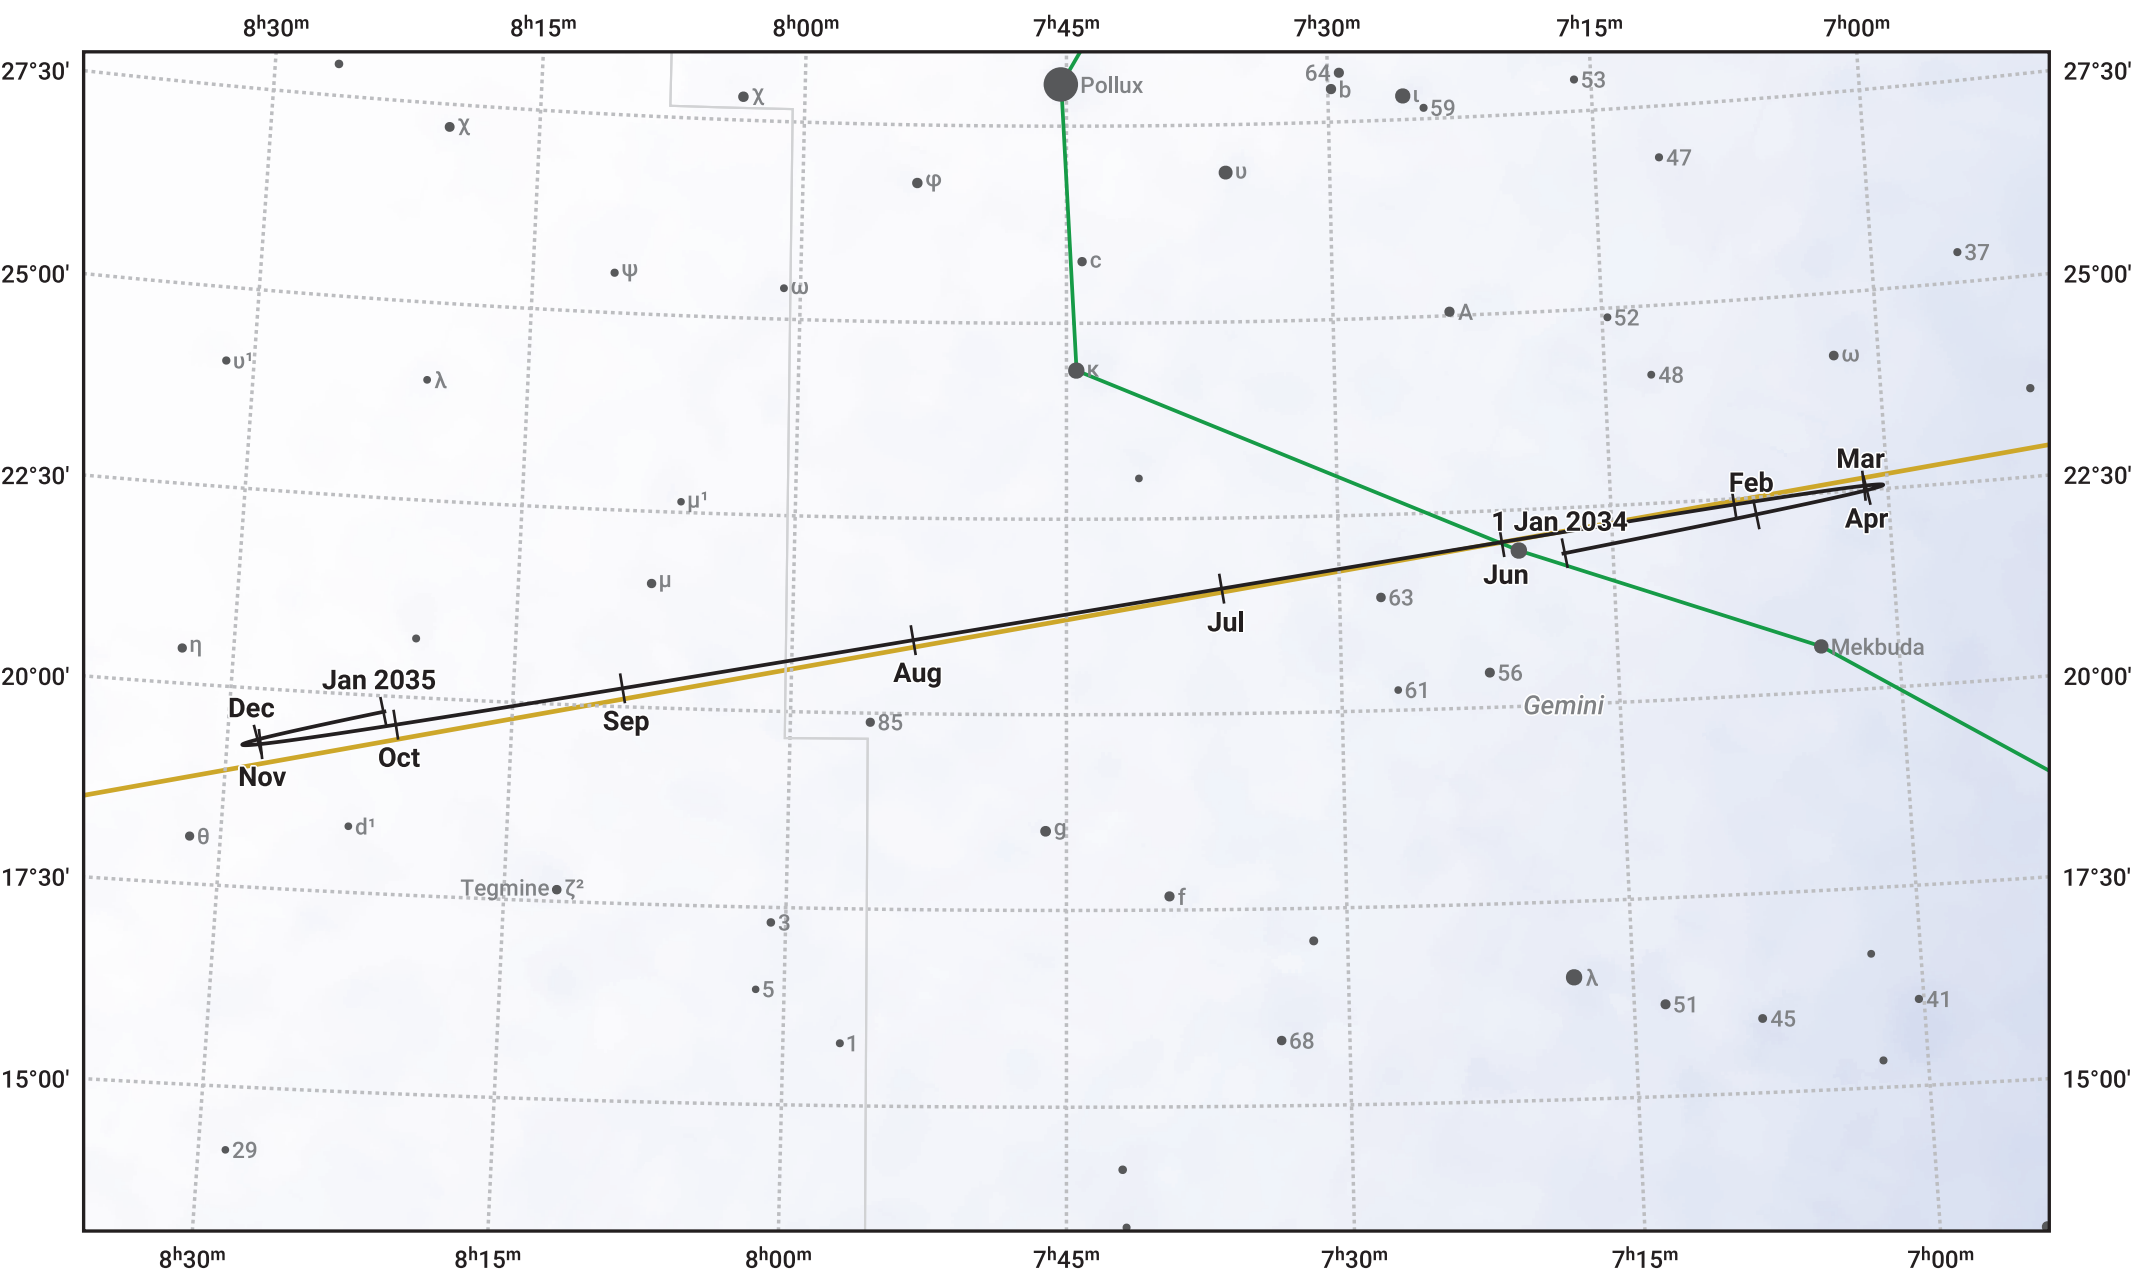

The path of Saturn in 2024

© Dominic Ford 2011–2024. Date markers placed at midnight UTC. Downloaded from <https://in-the-sky.org>

Magnitude scale: ● 6.0 ● 5.0 ● 4.0 ● 3.0 ● 2.0 ● 1.0

— Ecliptic Plane

- Galaxy
- Bright nebula
- Open cluster
- ⊕ Globular cluster

Date	Mag	Angular size
2024 Jan 1	-0.4	20.6"
2024 Apr 1	-0.2	18.6"
2024 Jul 1	0.1	16.6"
2024 Oct 1	0.1	17.6"
2025 Jan 1	-0.3	20.4"