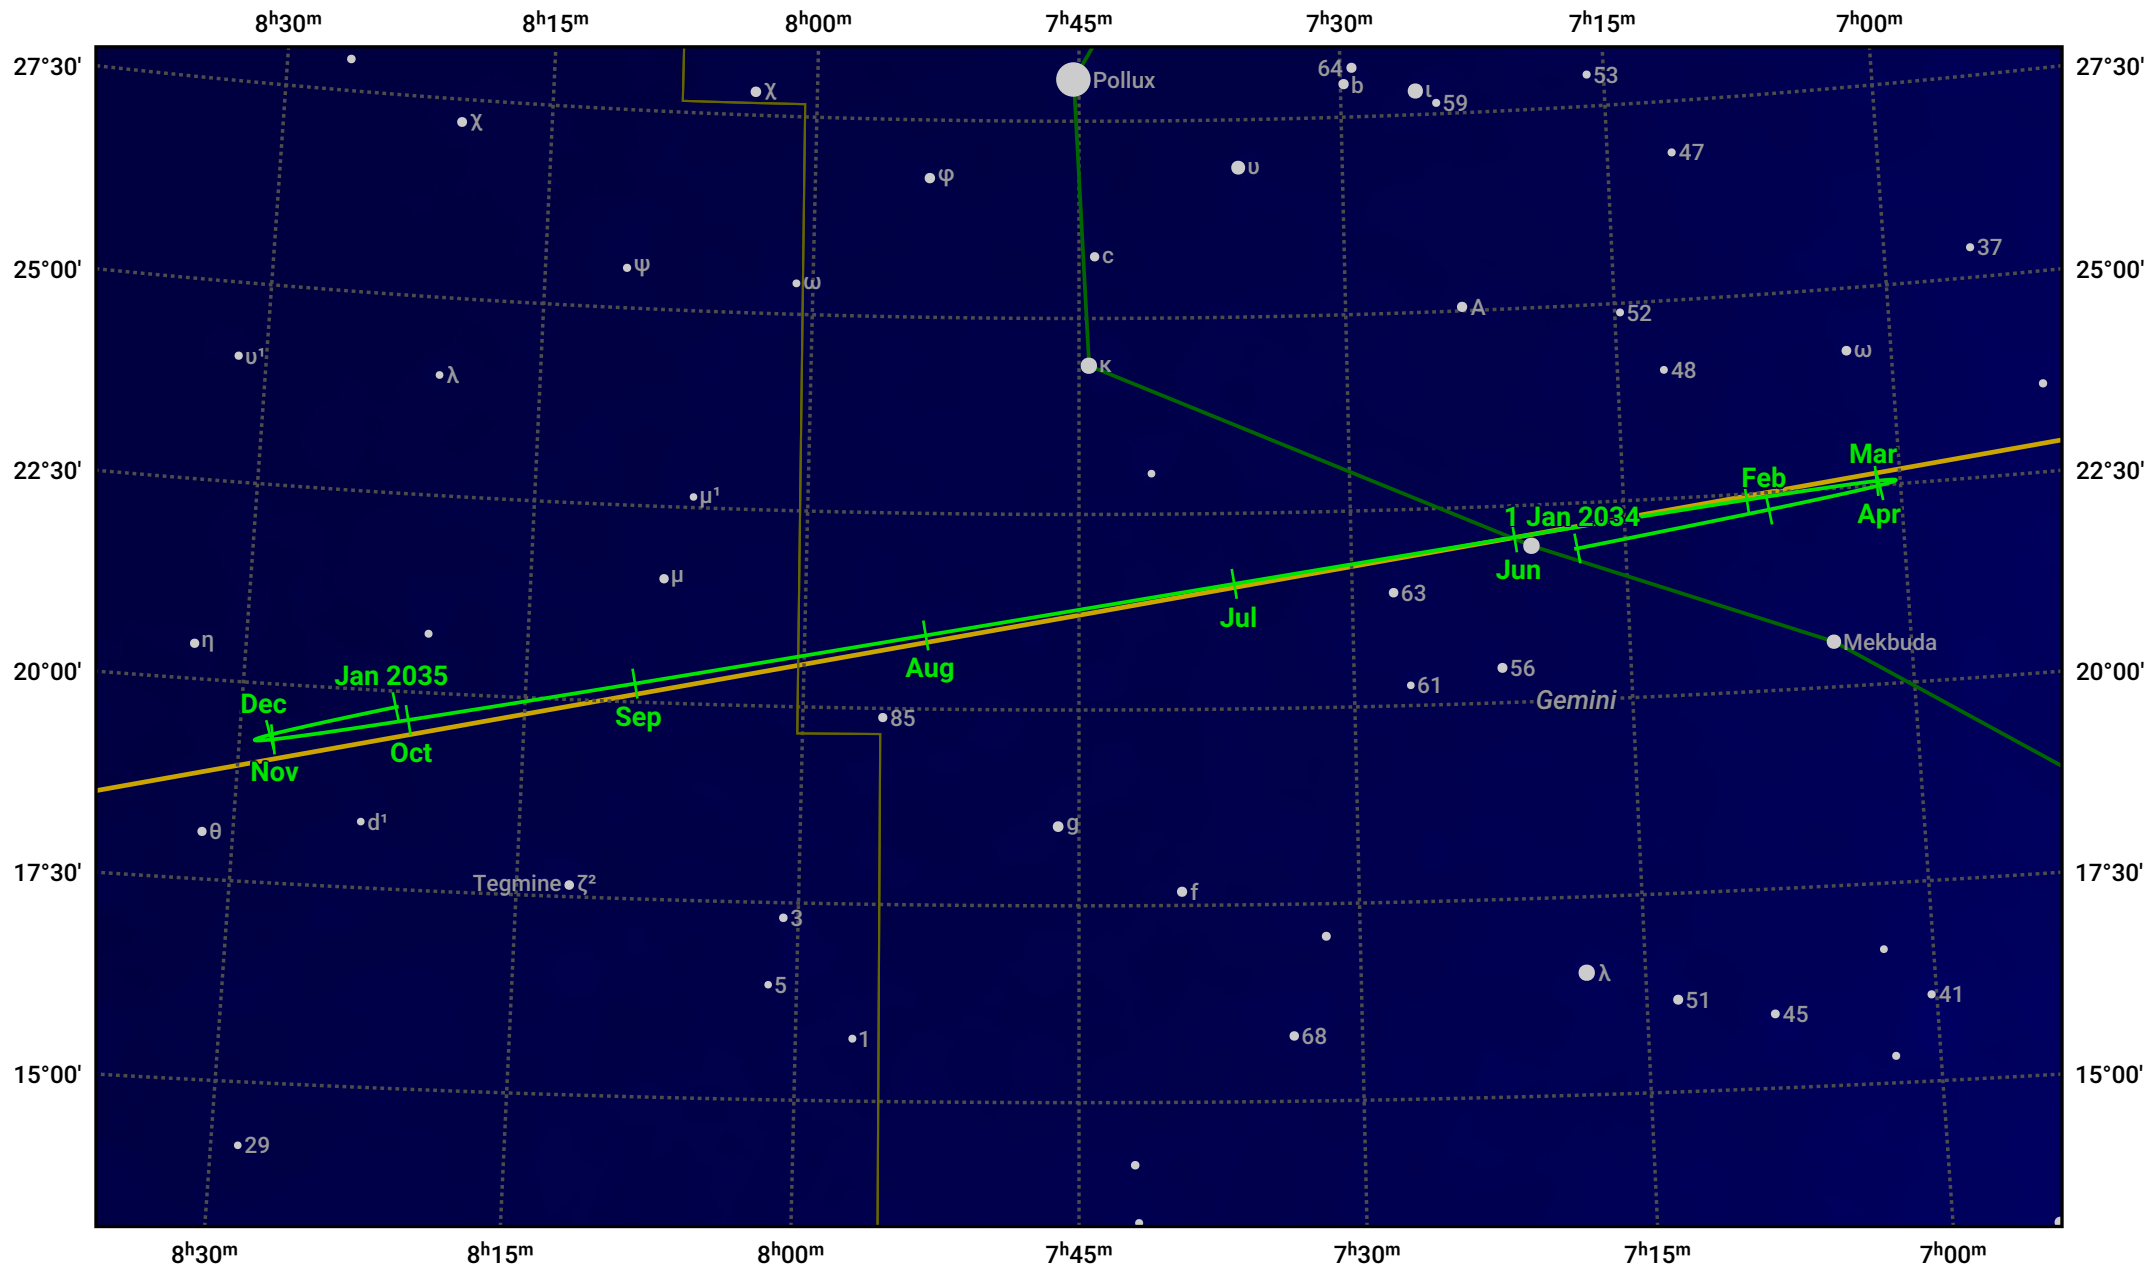

The path of Saturn in 2024

© Dominic Ford 2011–2024. Date markers placed at midnight UTC. Downloaded from <https://in-the-sky.org>

Magnitude scale: • 6.0 • 5.0 • 4.0 • 3.0 • 2.0 • 1.0

— Ecliptic Plane

Galaxy Bright nebula Open cluster Globular cluster

Date	Mag	Angular size
2024 Jan 1	-0.4	20.6"
2024 Apr 1	-0.2	18.6"
2024 Jul 1	0.1	16.6"
2024 Oct 1	0.1	17.6"
2025 Jan 1	-0.3	20.4"