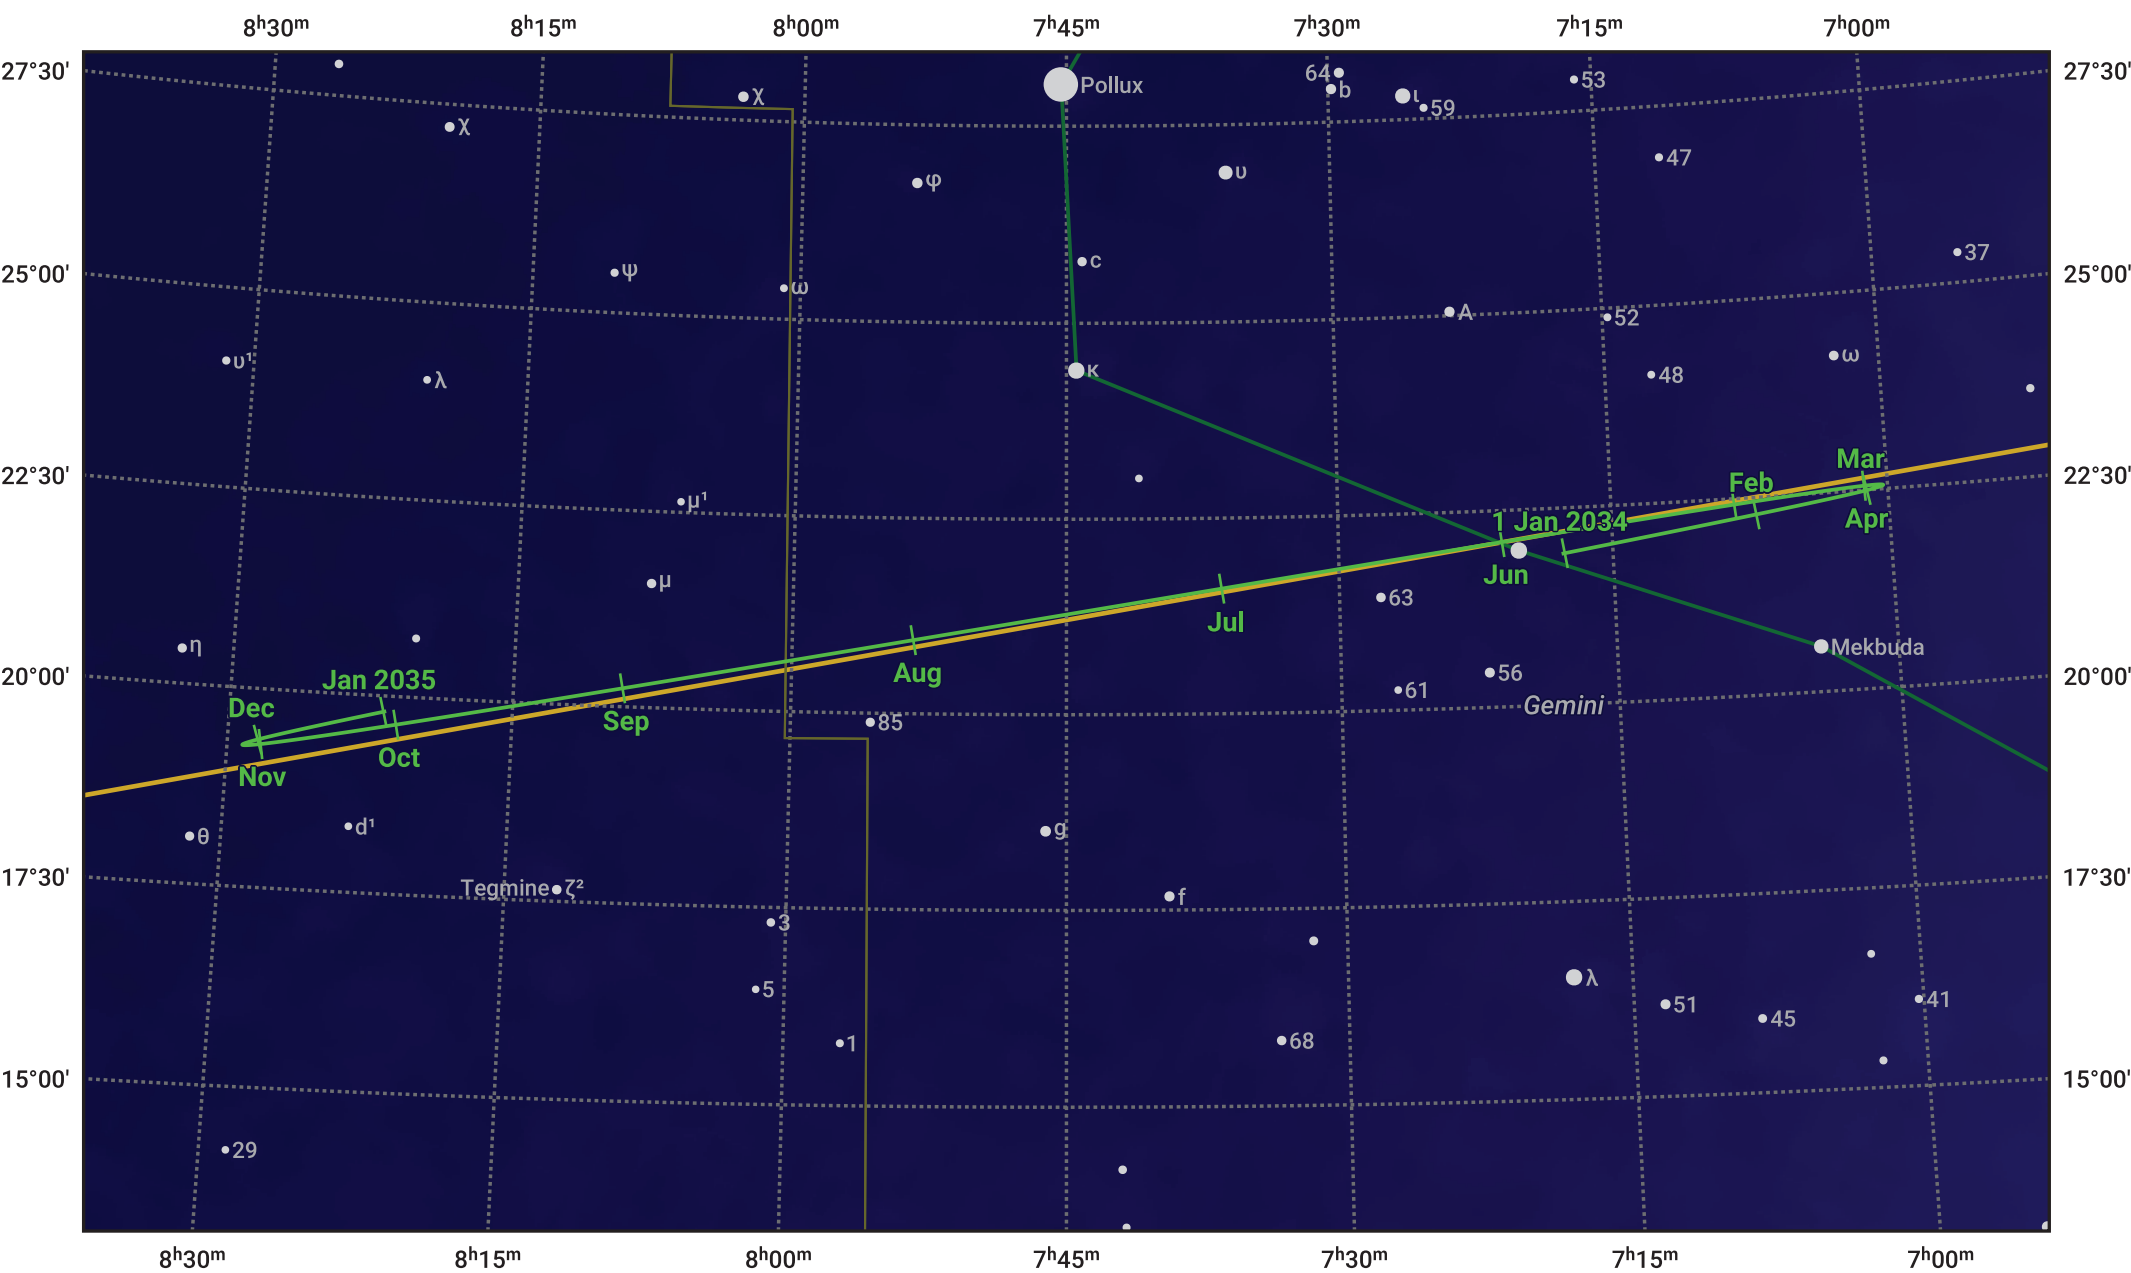

# The path of Saturn in 2024

© Dominic Ford 2011–2024. Date markers placed at midnight UTC. Downloaded from <https://in-the-sky.org>

Magnitude scale: ● 6.0 ● 5.0 ● 4.0 ● 3.0 ● 2.0 ● 1.0

— Ecliptic Plane

● Galaxy   
 ■ Bright nebula   
 ● Open cluster   
 ⊕ Globular cluster

Date	Mag	Angular size
2024 Jan 1	-0.4	20.6"
2024 Apr 1	-0.2	18.6"
2024 Jul 1	0.1	16.6"
2024 Oct 1	0.1	17.6"
2025 Jan 1	-0.3	20.4"