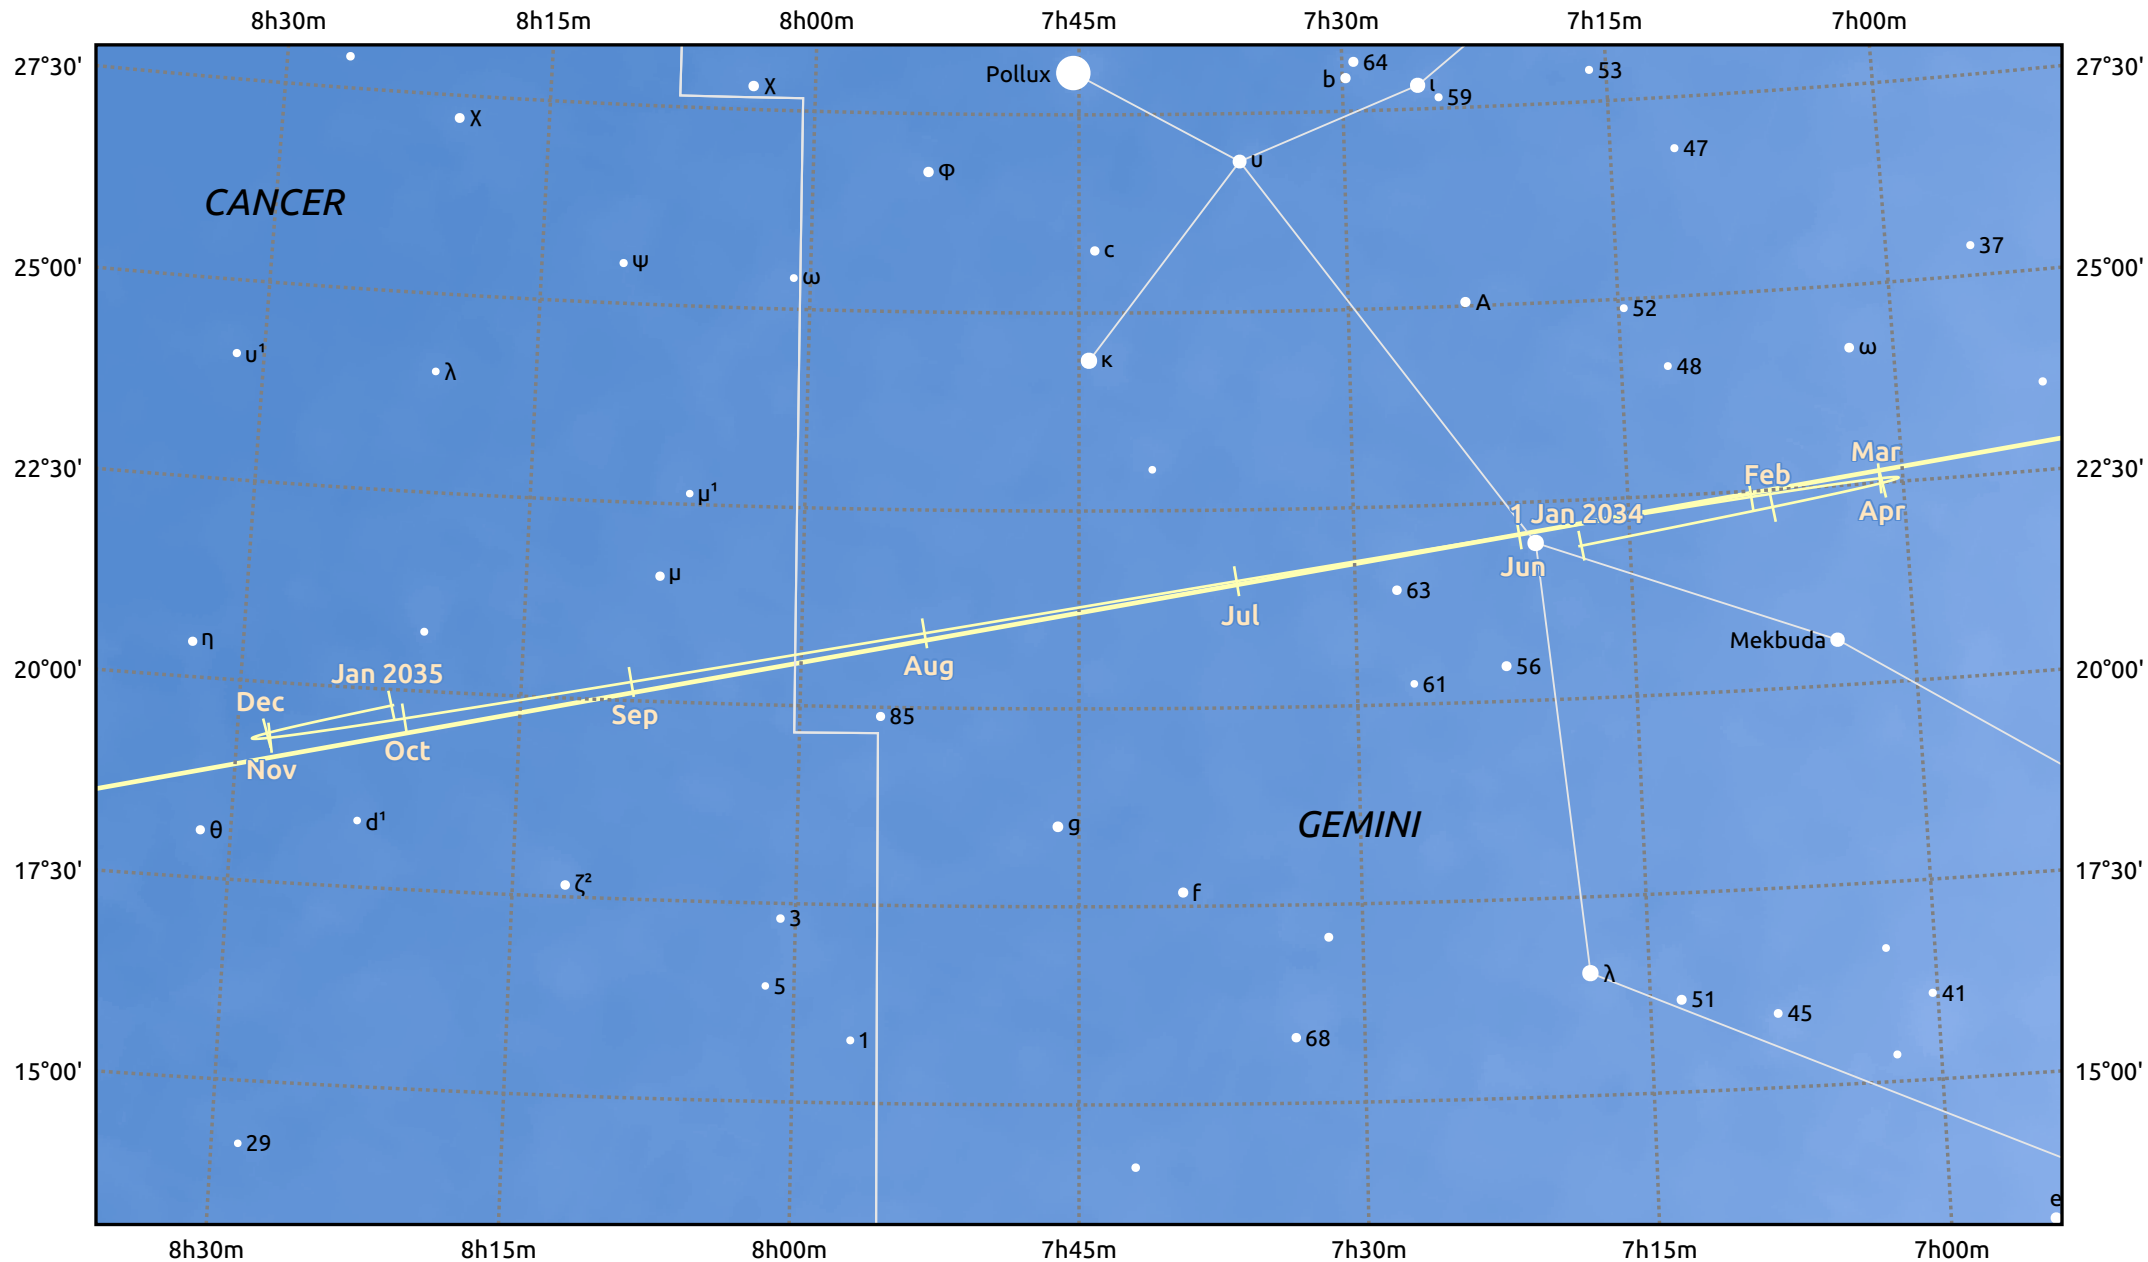

# The path of Saturn in 2034

© Dominic Ford 2011–2025. Date markers placed at midnight UTC. Downloaded from <https://in-the-sky.org>

Magnitude scale: • 6.0 • 5.0 • 4.0 • 3.0 • 2.0 • 1.0

— Ecliptic Plane

Galaxy Bright nebula Open cluster Globular cluster Planetary nebula

Date	Mag	Angular size
2034 Jan 1	-0.4	20.6"
2034 Apr 1	-0.2	18.6"
2034 Jul 1	0.1	16.6"
2034 Oct 1	0.1	17.6"
2035 Jan 1	-0.3	20.4"