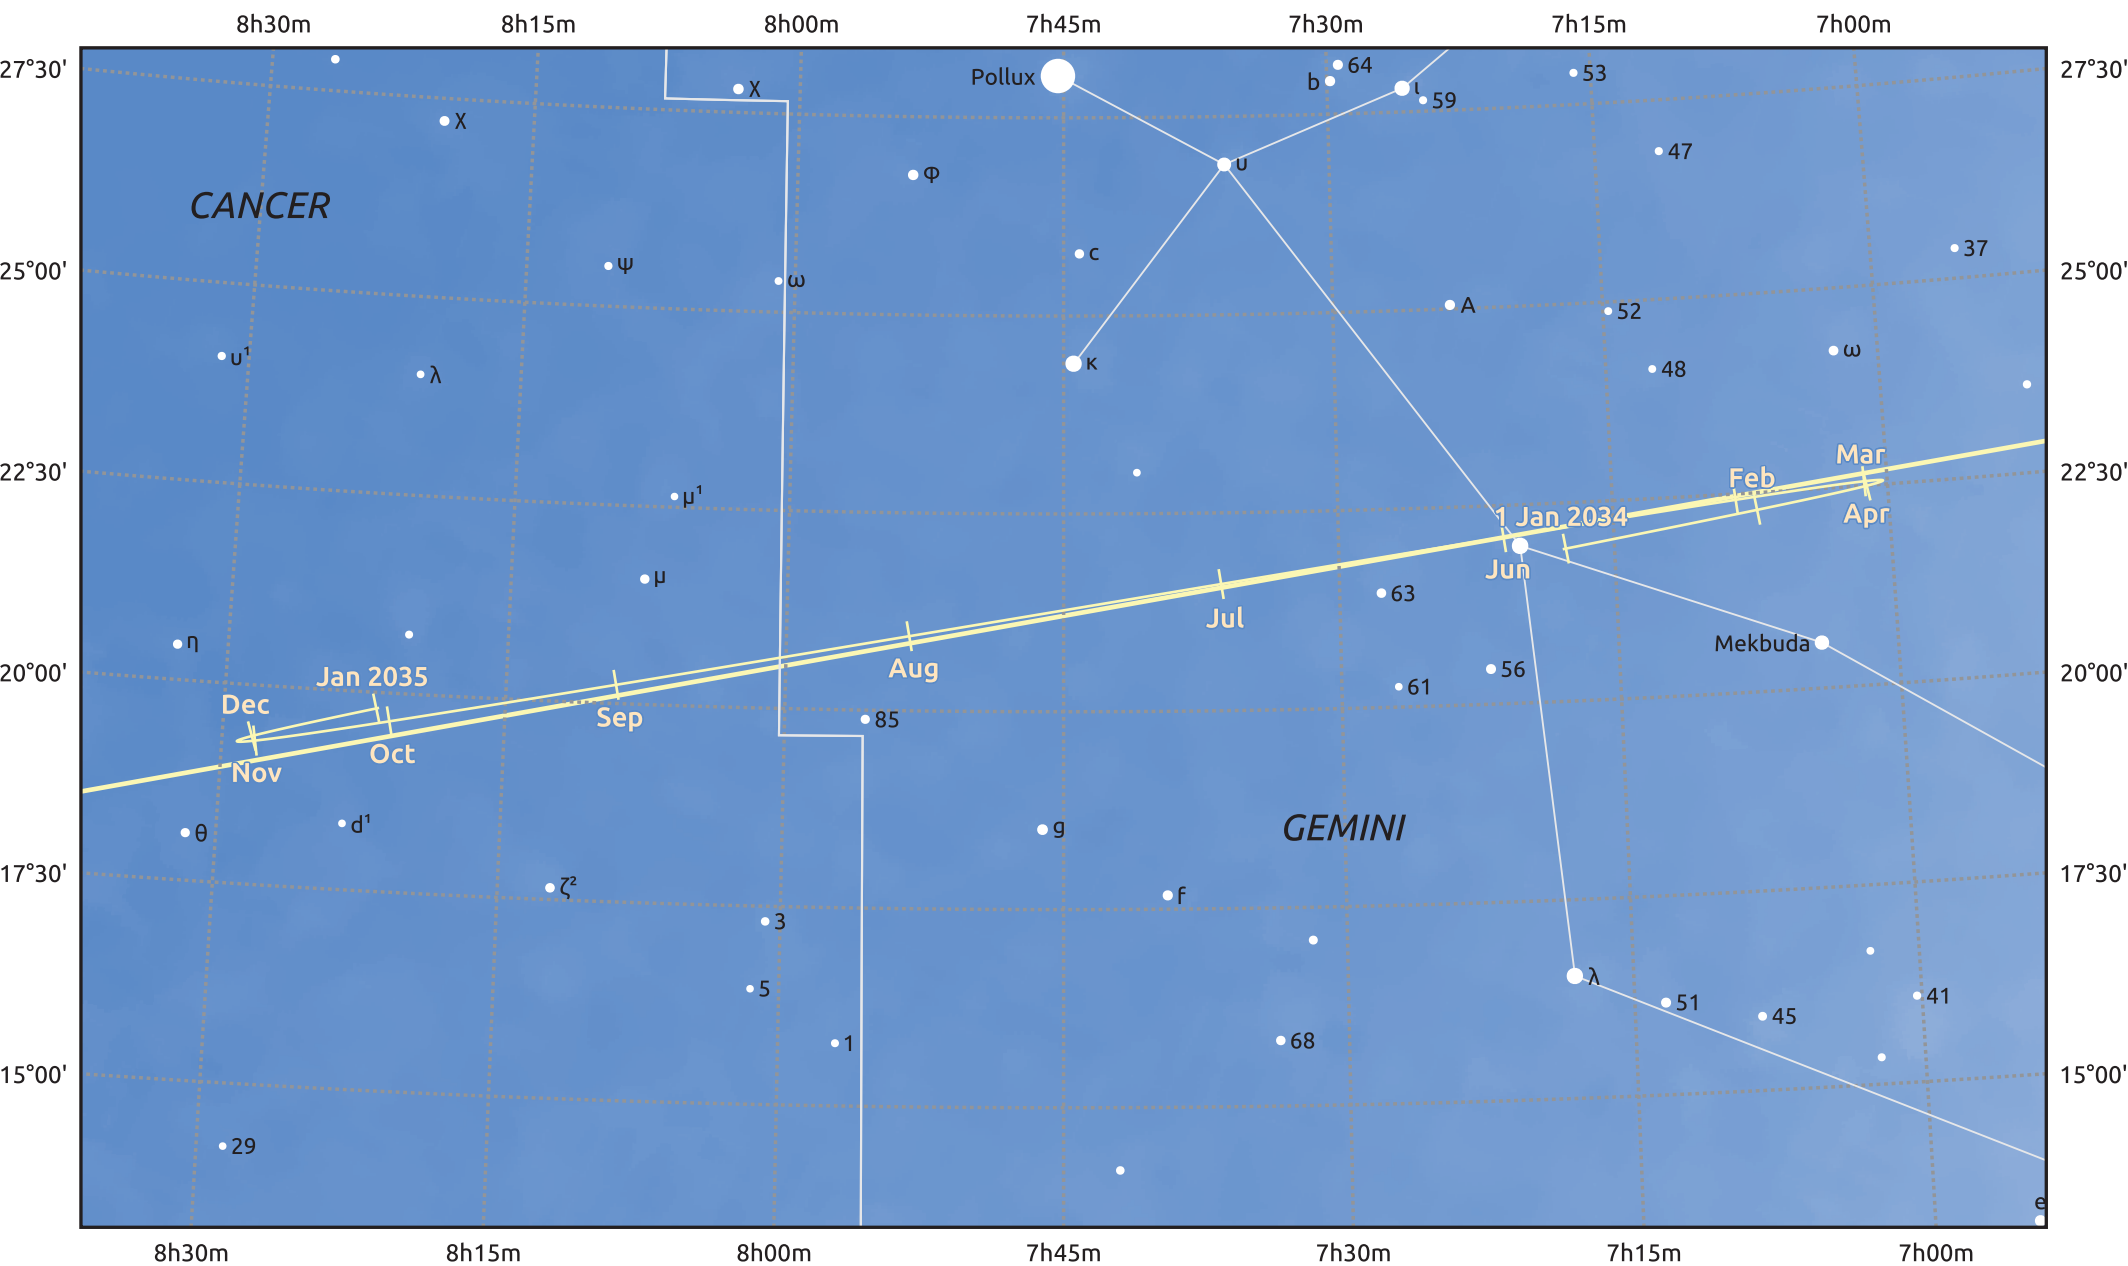

The path of Saturn in 2034

© Dominic Ford 2011–2025. Date markers placed at midnight UTC. Downloaded from <https://in-the-sky.org>

Magnitude scale: ● 6.0 ● 5.0 ● 4.0 ● 3.0 ● 2.0 ● 1.0

— Ecliptic Plane

Galaxy Bright nebula Open cluster Globular cluster Planetary nebula

Date	Mag	Angular size
2034 Jan 1	-0.4	20.6"
2034 Apr 1	-0.2	18.6"
2034 Jul 1	0.1	16.6"
2034 Oct 1	0.1	17.6"
2035 Jan 1	-0.3	20.4"