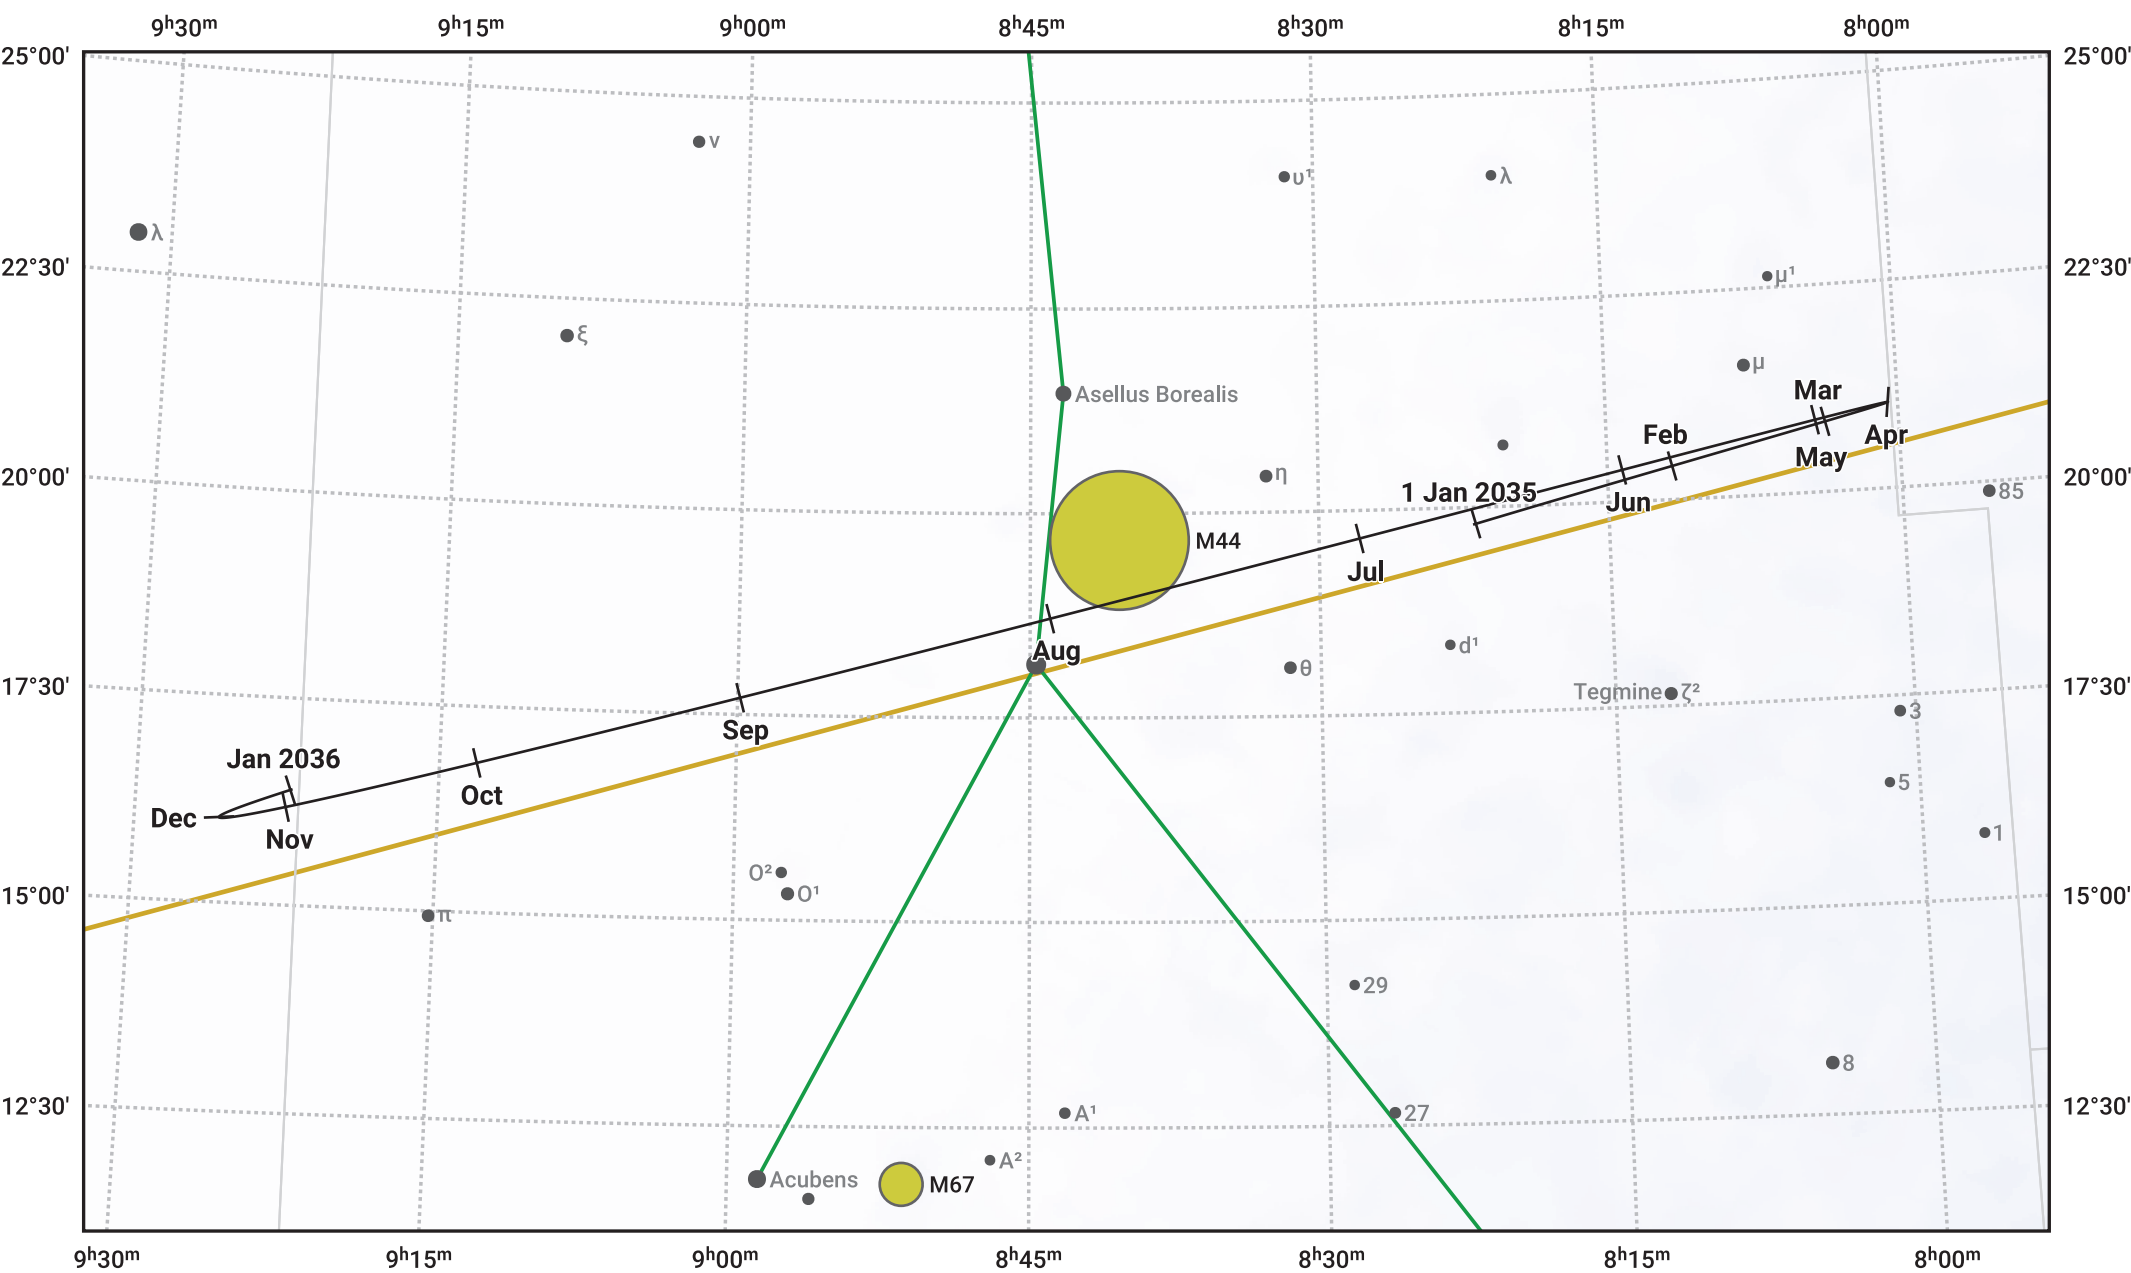

# The path of Saturn in 2035

© Dominic Ford 2011–2024. Date markers placed at midnight UTC. Downloaded from <https://in-the-sky.org>

Magnitude scale: ● 6.0 ● 5.0 ● 4.0 ● 3.0

— Ecliptic Plane

- Galaxy
- Bright nebula
- Open cluster
- ⊕ Globular cluster

Date	Mag	Angular size
2035 Jan 1	-0.3	20.4"
2035 Apr 1	-0.2	19.0"
2035 Jul 1	0.2	16.6"
2035 Oct 1	0.3	17.1"
2036 Jan 1	-0.0	19.9"