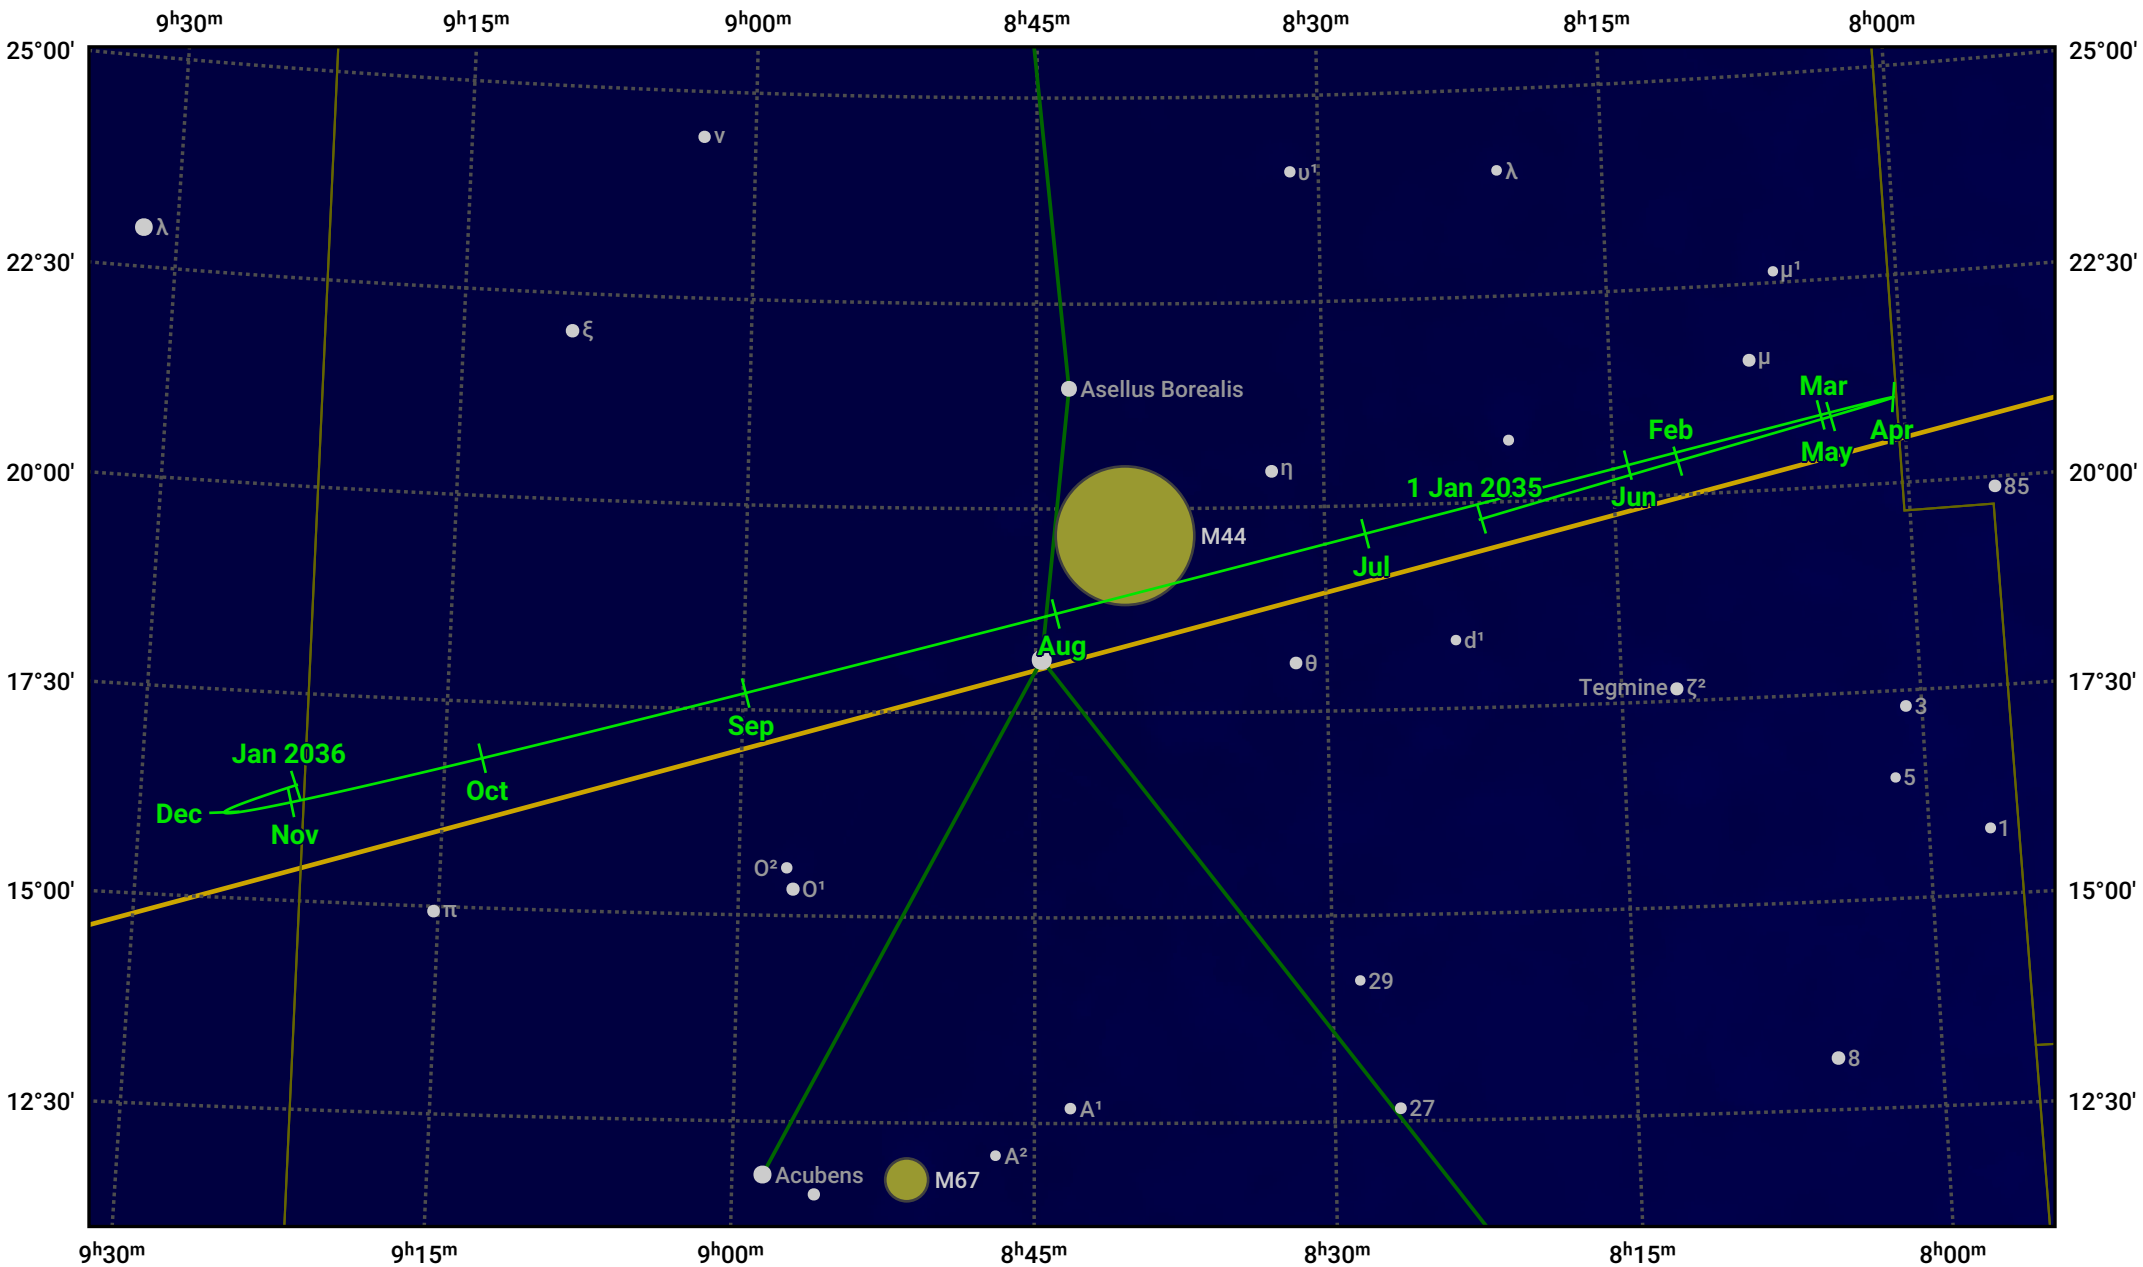

# The path of Saturn in 2035

© Dominic Ford 2011–2024. Date markers placed at midnight UTC. Downloaded from <https://in-the-sky.org>

Magnitude scale: ● 6.0 ● 5.0 ● 4.0 ● 3.0

— Ecliptic Plane

● Galaxy   ■ Bright nebula   ● Open cluster   ● Globular cluster

Date	Mag	Angular size
2035 Jan 1	-0.3	20.4"
2035 Apr 1	-0.2	19.0"
2035 Jul 1	0.2	16.6"
2035 Oct 1	0.3	17.1"
2036 Jan 1	-0.0	19.9"