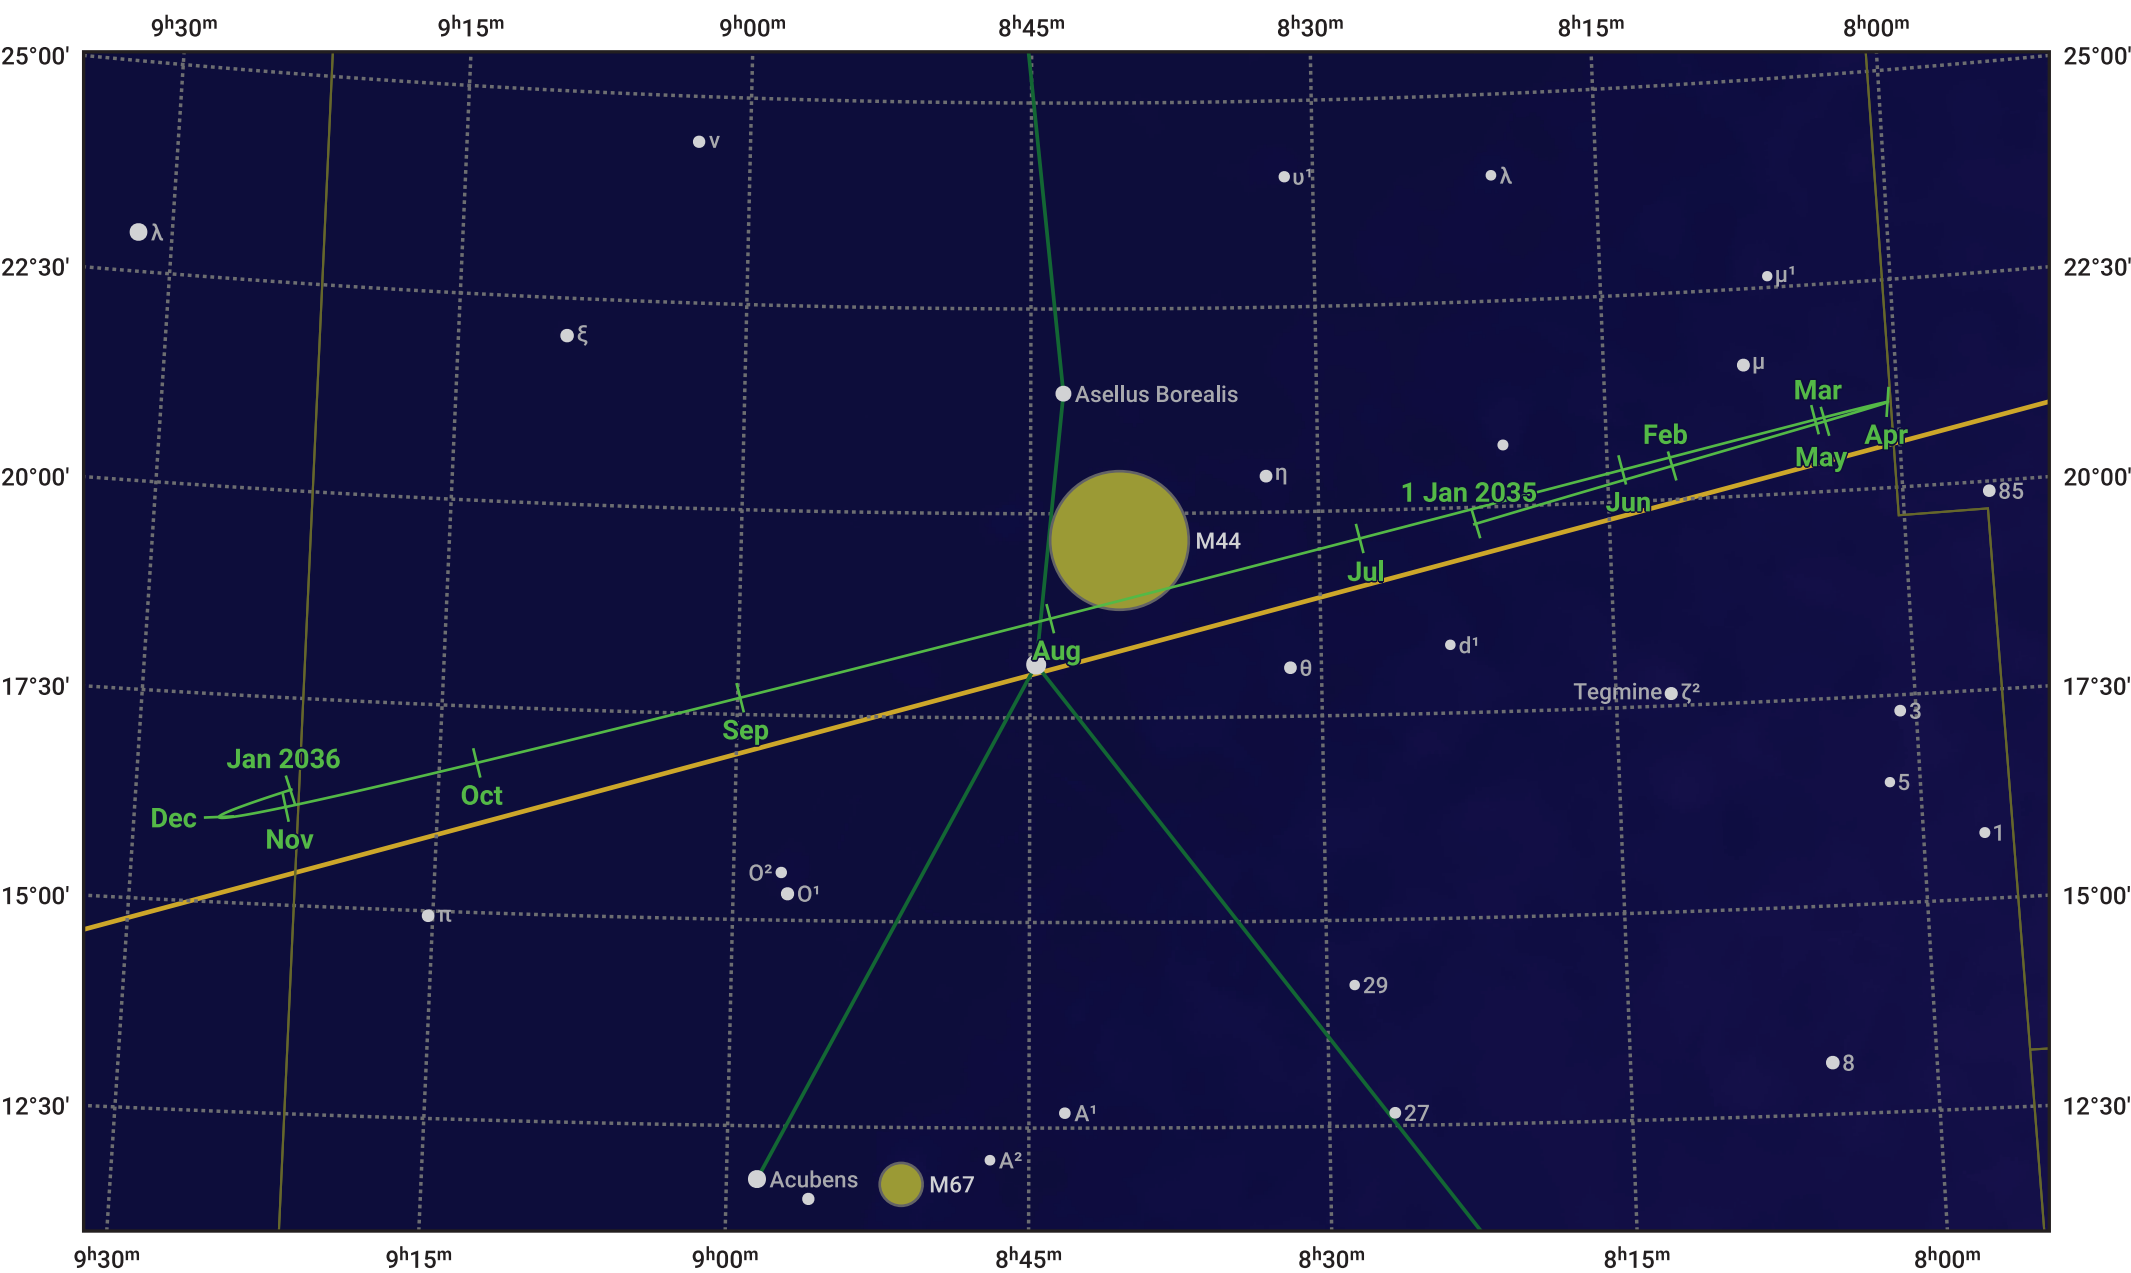

The path of Saturn in 2035

© Dominic Ford 2011–2024. Date markers placed at midnight UTC. Downloaded from <https://in-the-sky.org>

Magnitude scale: ● 6.0 ● 5.0 ● 4.0 ● 3.0

— Ecliptic Plane

- Galaxy
- Bright nebula
- Open cluster
- Globular cluster

Date	Mag	Angular size
2035 Jan 1	-0.3	20.4"
2035 Apr 1	-0.2	19.0"
2035 Jul 1	0.2	16.6"
2035 Oct 1	0.3	17.1"
2036 Jan 1	-0.0	19.9"