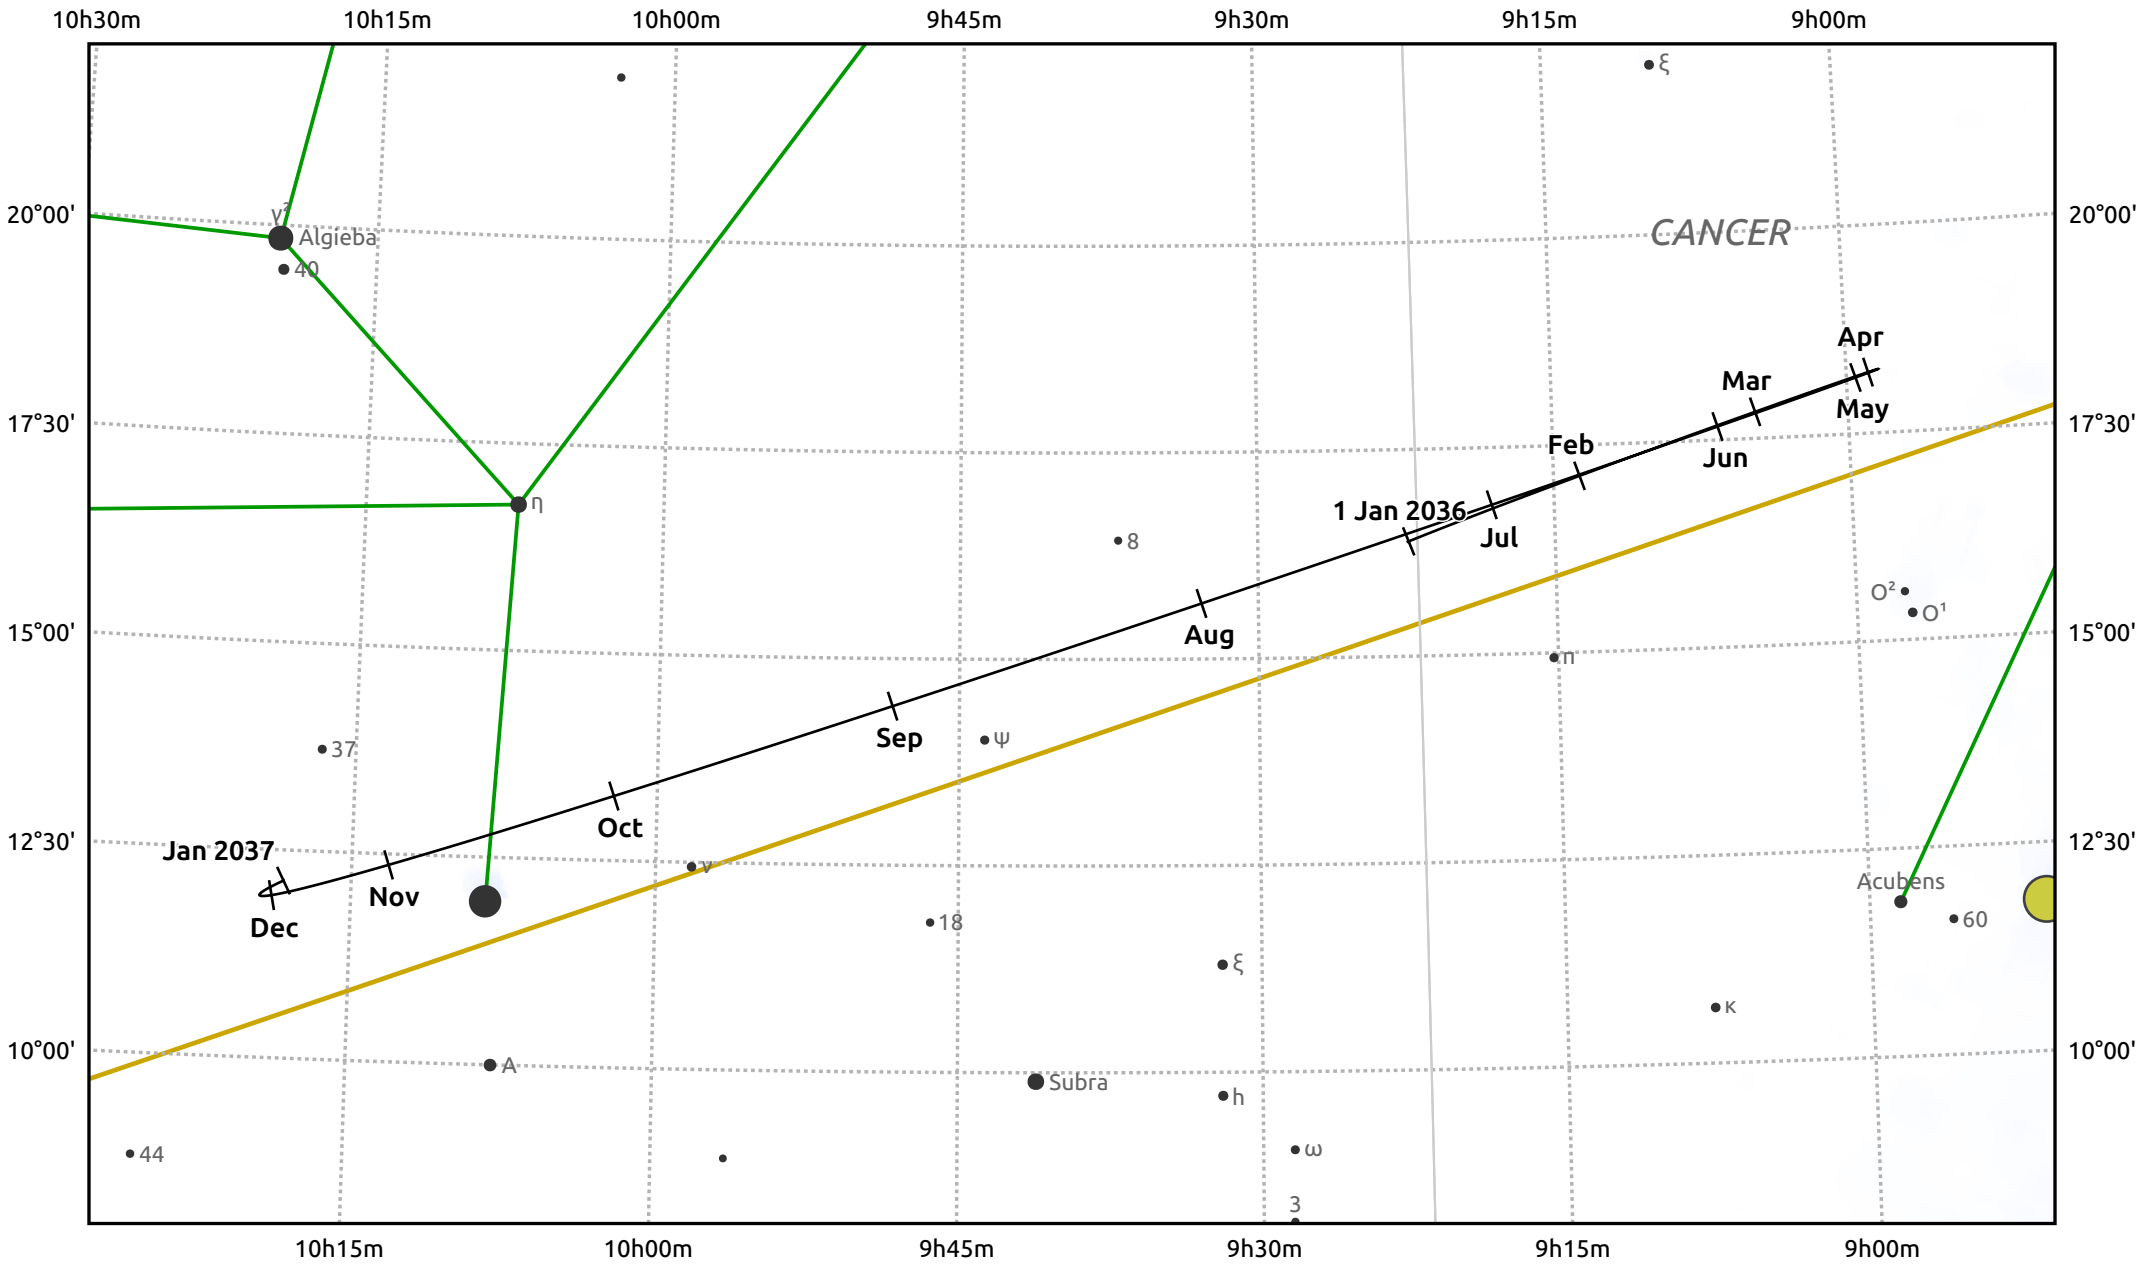

# The path of Saturn in 2036

© Dominic Ford 2011–2025. Date markers placed at midnight UTC. Downloaded from <https://in-the-sky.org>

Magnitude scale: • 6.0 • 5.0 • 4.0 • 3.0 • 2.0 • 1.0

— Ecliptic Plane

- Galaxy
- Bright nebula
- Open cluster
- Globular cluster
- Planetary nebula

Date	Mag	Angular size
2036 Jan 1	-0.0	19.9"
2036 Apr 1	-0.0	19.3"
2036 Jul 1	0.3	16.7"
2036 Oct 1	0.5	16.7"
2037 Jan 1	0.2	19.4"