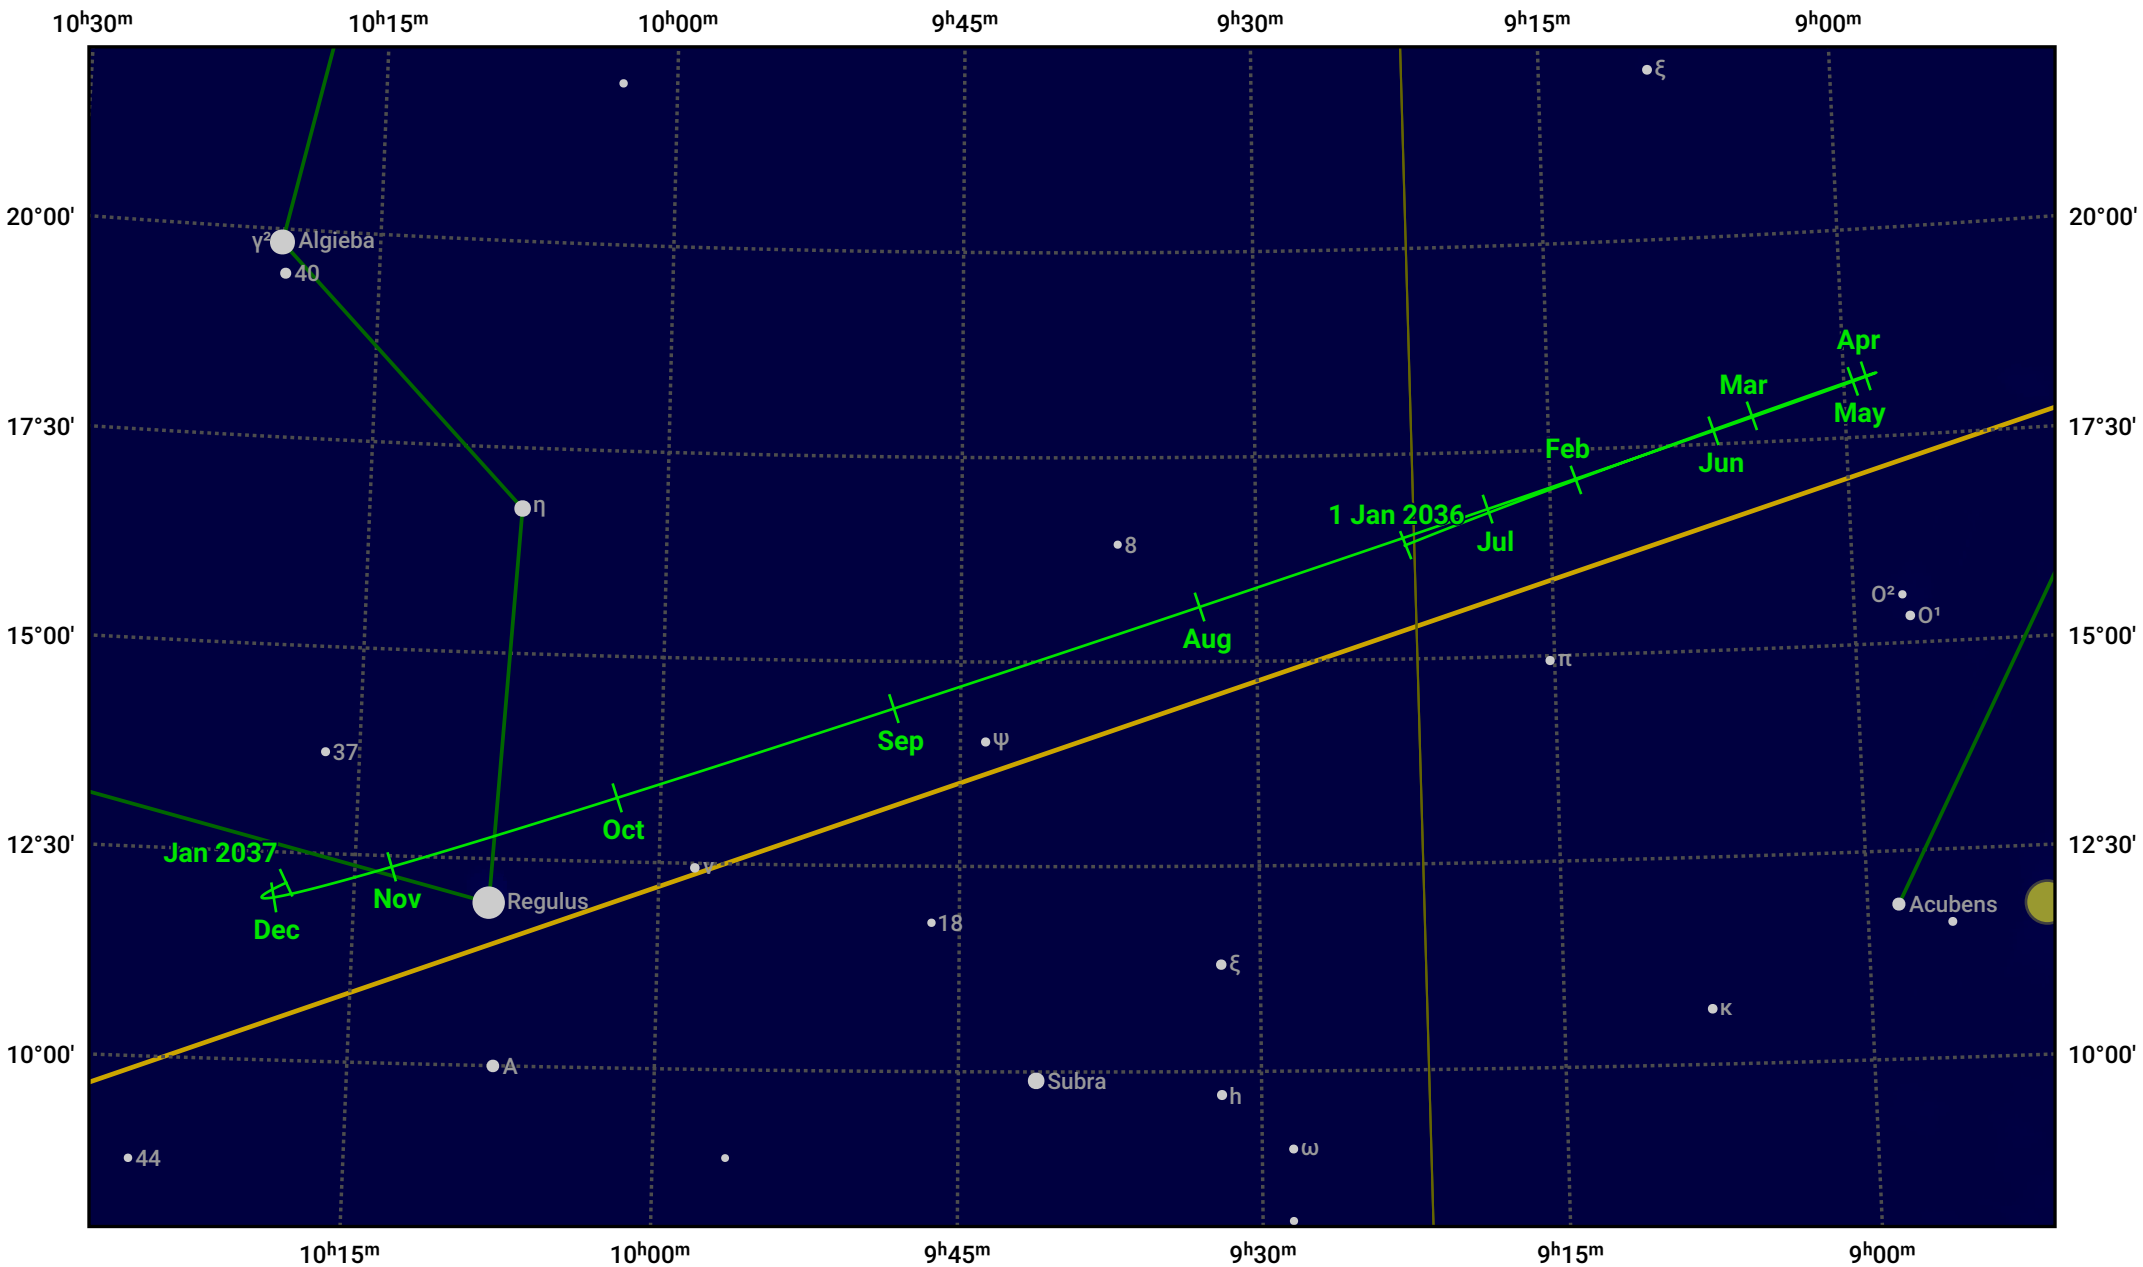

# The path of Saturn in 2036

© Dominic Ford 2011–2024. Date markers placed at midnight UTC. Downloaded from <https://in-the-sky.org>

Magnitude scale: • 6.0 • 5.0 • 4.0 • 3.0 • 2.0 • 1.0

— Ecliptic Plane

● Galaxy   
 ■ Bright nebula   
 ● Open cluster   
 ● Globular cluster

Date	Mag	Angular size
2036 Jan 1	-0.0	19.9"
2036 Apr 1	-0.0	19.3"
2036 Jul 1	0.3	16.7"
2036 Oct 1	0.5	16.7"
2037 Jan 1	0.2	19.4"