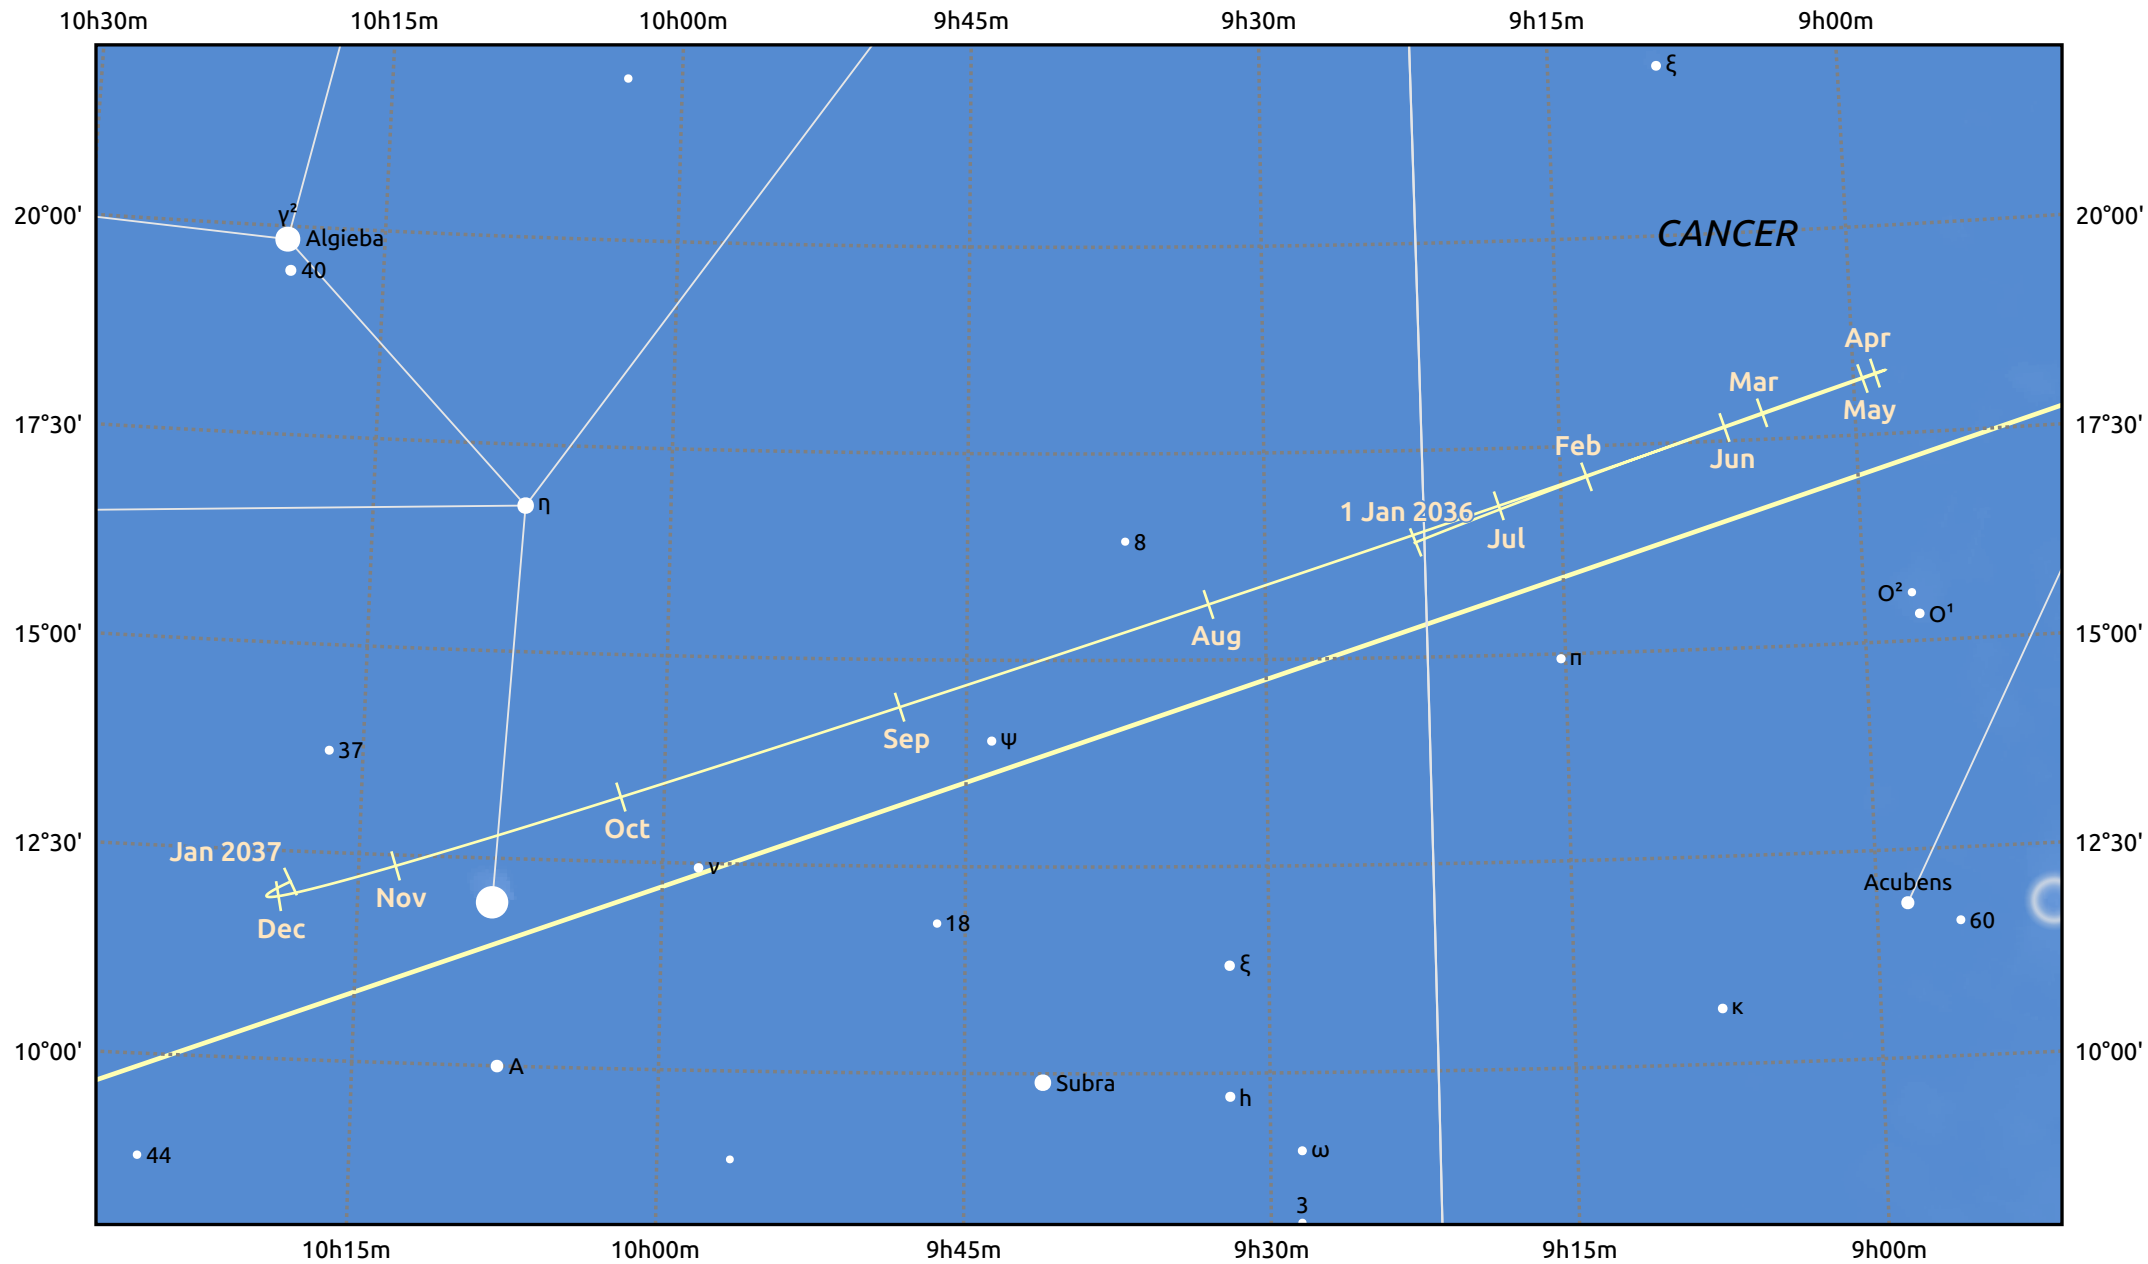

# The path of Saturn in 2036

© Dominic Ford 2011–2025. Date markers placed at midnight UTC. Downloaded from <https://in-the-sky.org>

Magnitude scale: • 6.0 • 5.0 • 4.0 • 3.0 • 2.0 • 1.0

— Ecliptic Plane

Galaxy Bright nebula Open cluster Globular cluster Planetary nebula

Date	Mag	Angular size
2036 Jan 1	-0.0	19.9"
2036 Apr 1	-0.0	19.3"
2036 Jul 1	0.3	16.7"
2036 Oct 1	0.5	16.7"
2037 Jan 1	0.2	19.4"