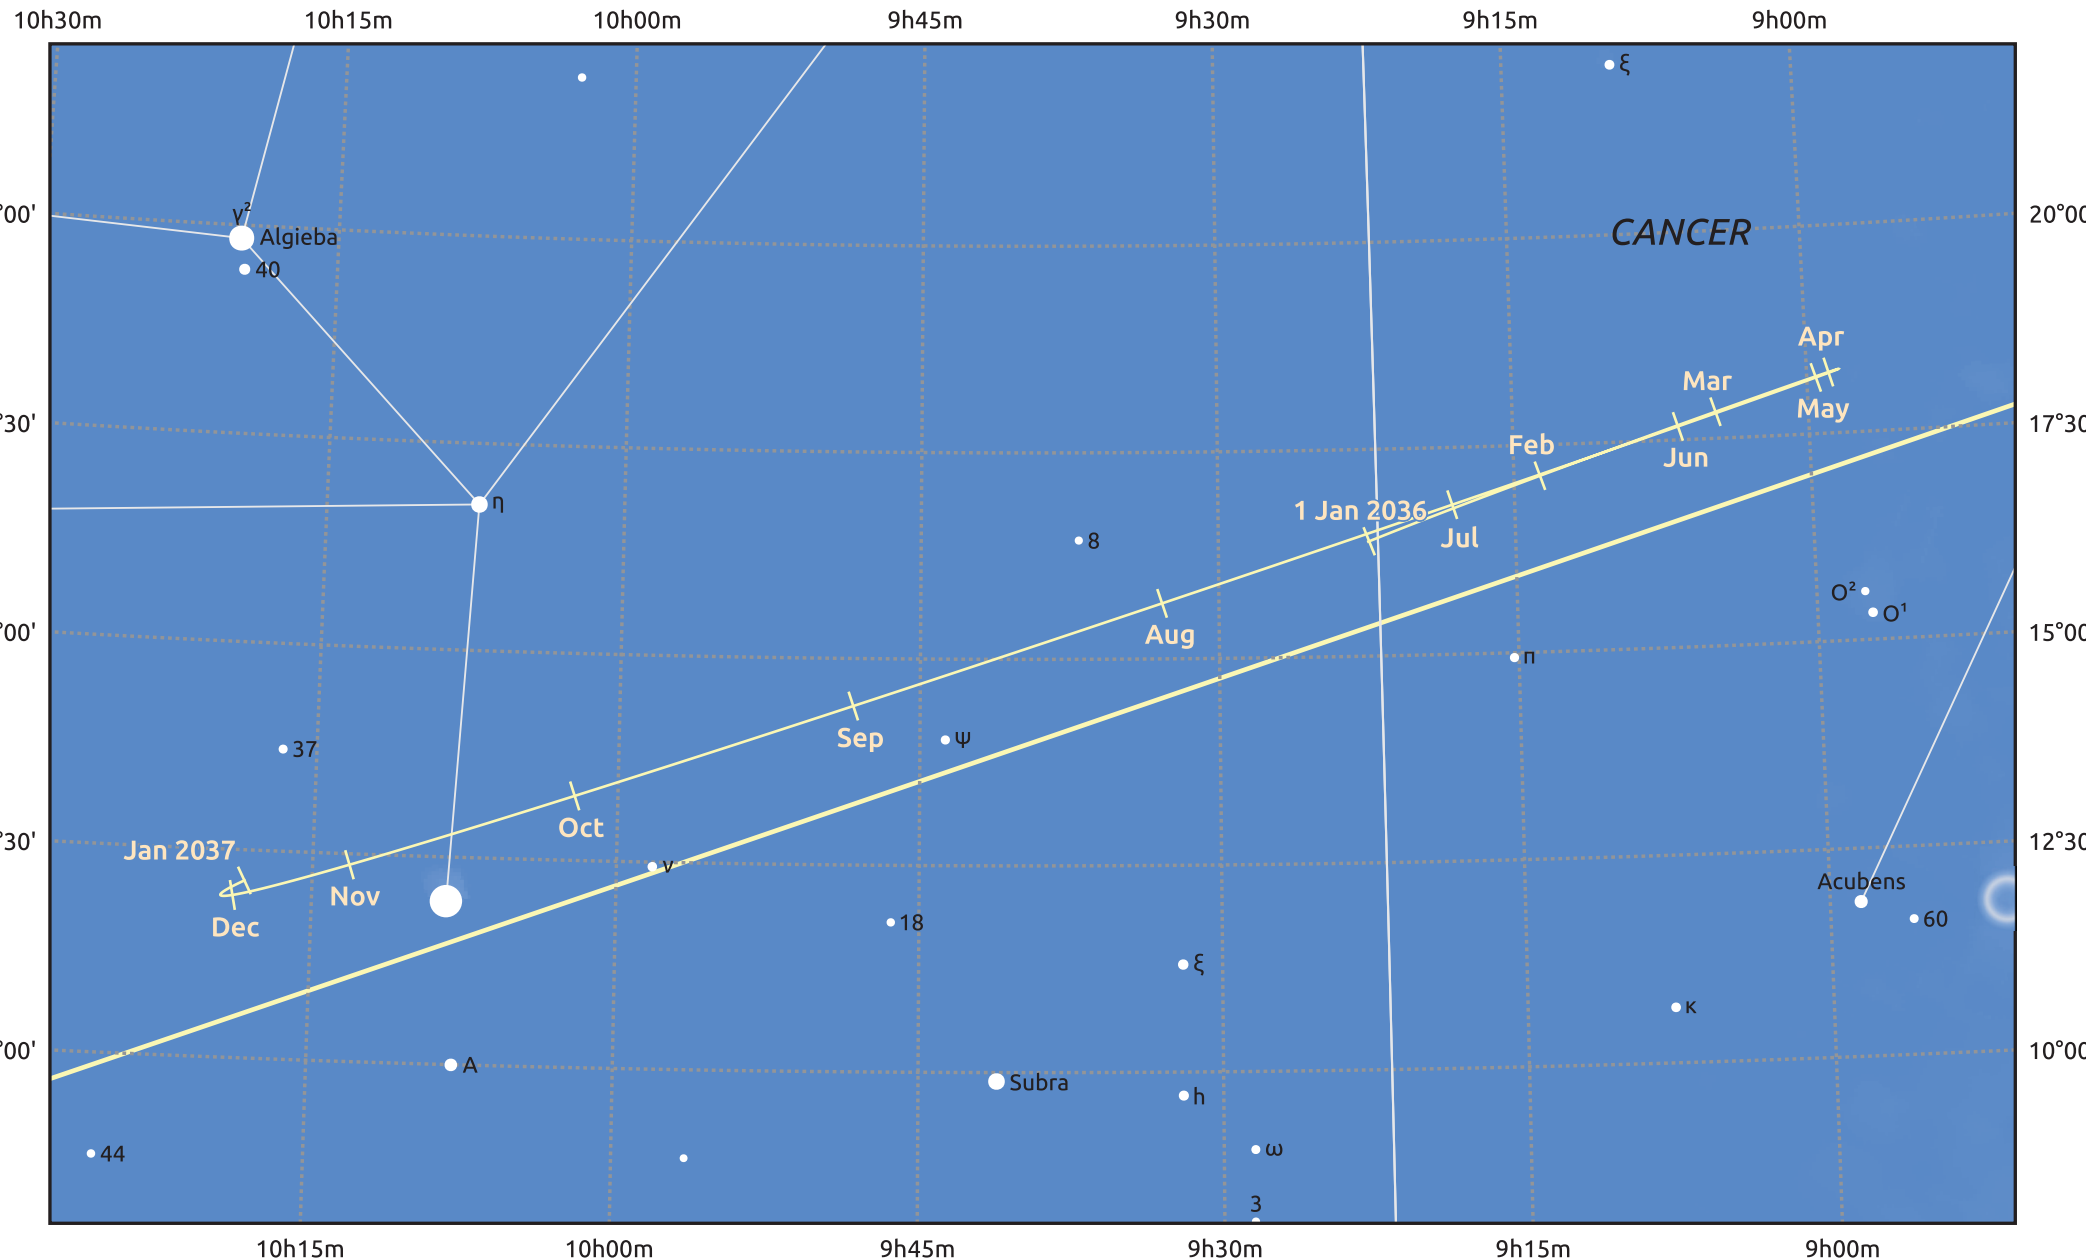

# The path of Saturn in 2036

© Dominic Ford 2011–2025. Date markers placed at midnight UTC. Downloaded from <https://in-the-sky.org>

Magnitude scale: ● 6.0 ● 5.0 ● 4.0 ● 3.0 ● 2.0 ● 1.0

— Ecliptic Plane

Galaxy Bright nebula Open cluster Globular cluster Planetary nebula

| Date       | Mag  | Angular size |
|------------|------|--------------|
| 2036 Jan 1 | -0.0 | 19.9"        |
| 2036 Apr 1 | -0.0 | 19.3"        |
| 2036 Jul 1 | 0.3  | 16.7"        |
| 2036 Oct 1 | 0.5  | 16.7"        |
| 2037 Jan 1 | 0.2  | 19.4"        |