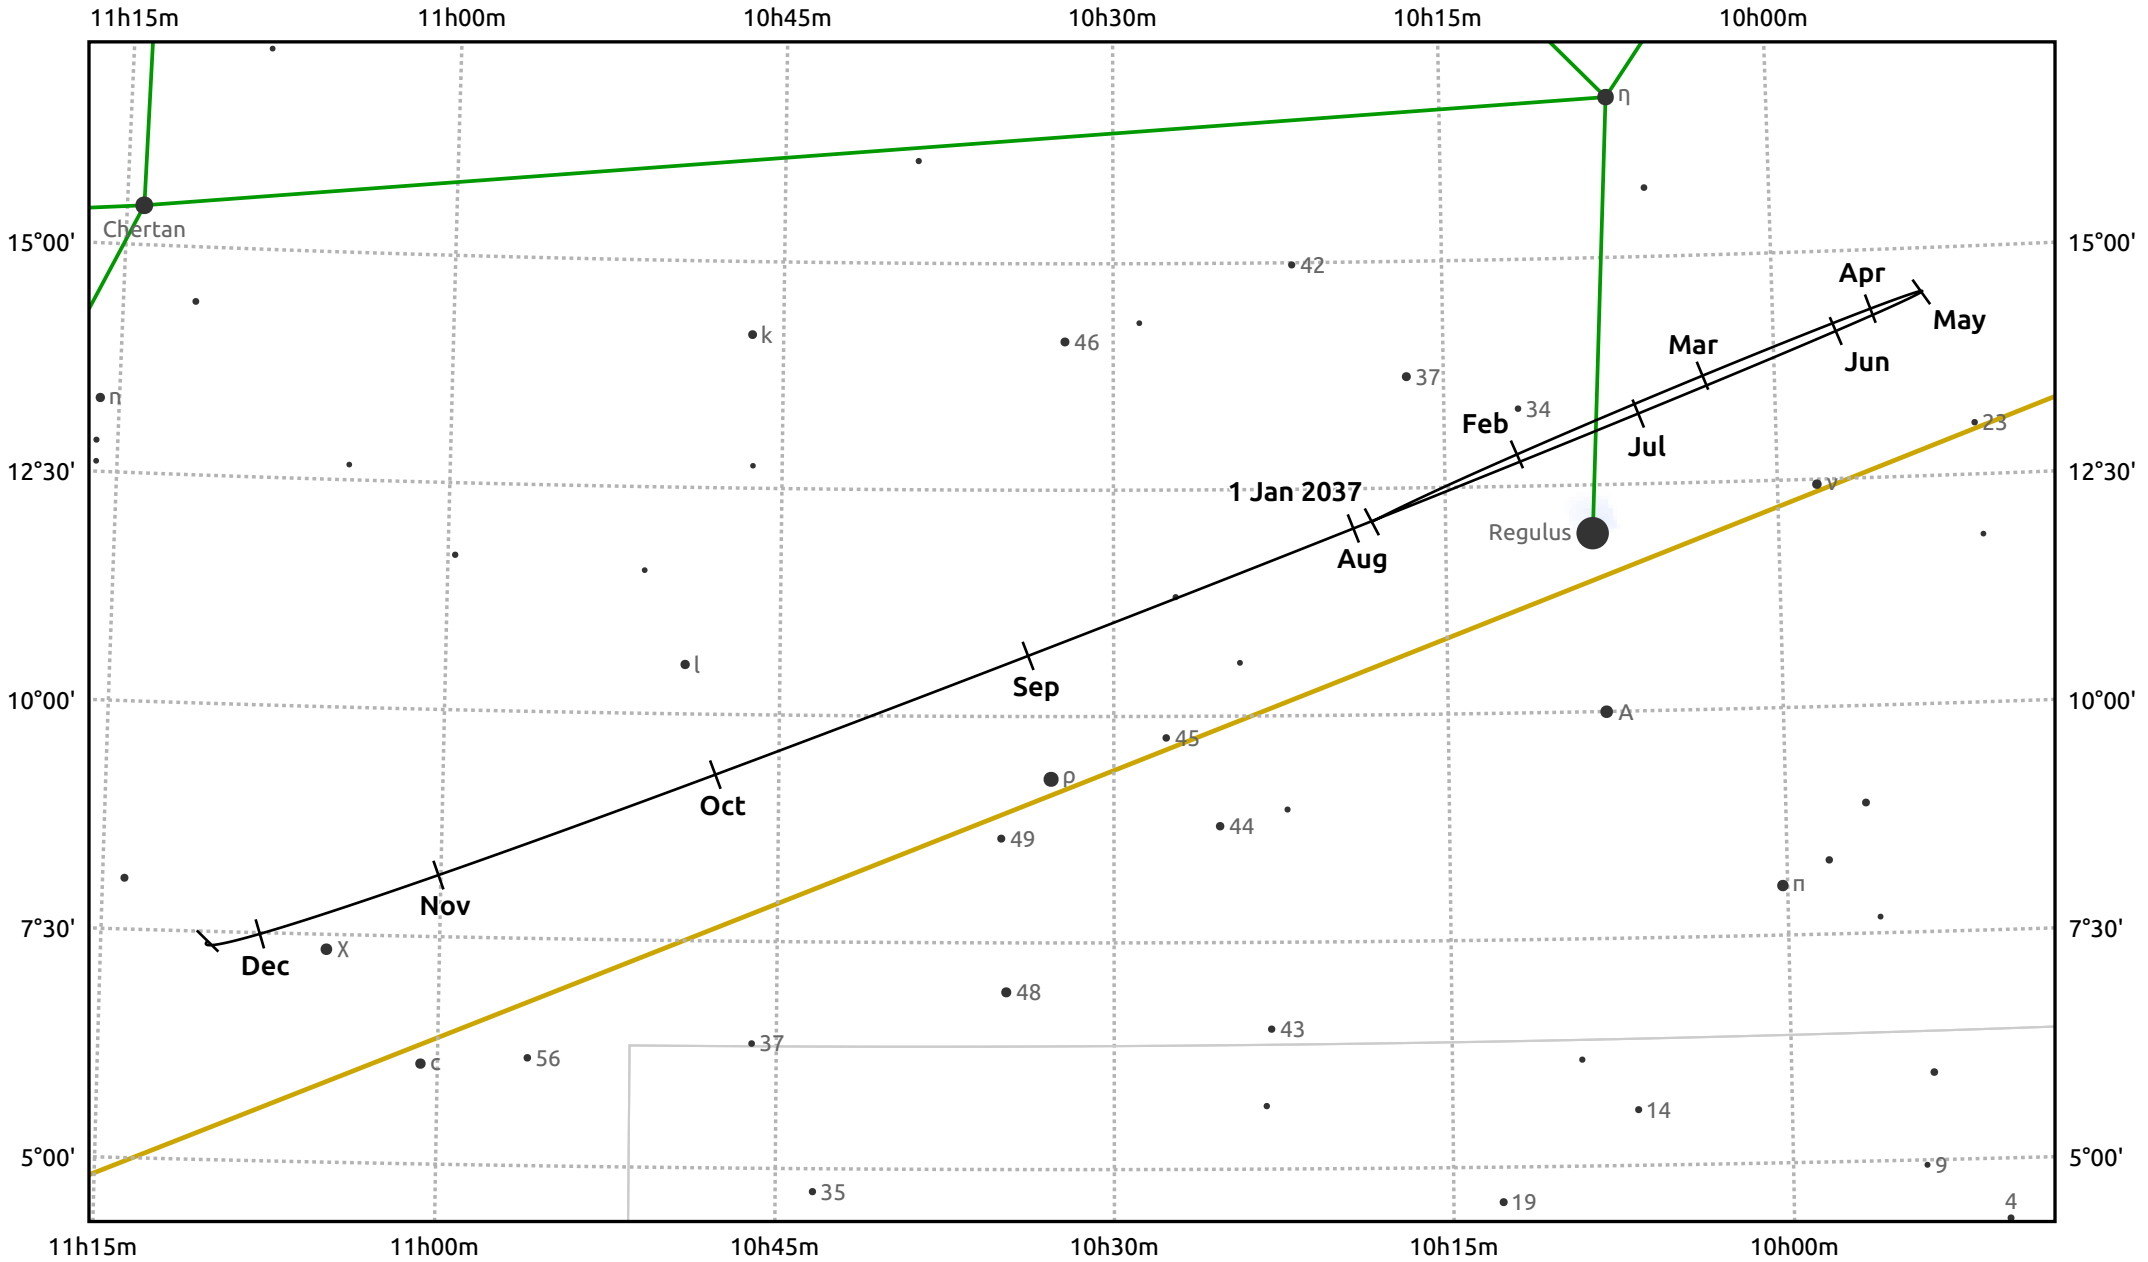

The path of Saturn in 2037

© Dominic Ford 2011–2025. Date markers placed at midnight UTC. Downloaded from <https://in-the-sky.org>

Magnitude scale: • 7.0 • 6.0 • 5.0 • 4.0 • 3.0 ● 2.0 ● 1.0

— Ecliptic Plane

● Galaxy
 ■ Bright nebula
 ● Open cluster
 ● Globular cluster
 + Planetary nebula

Date	Mag	Angular size
2037 Jan 1	0.2	19.4"
2037 Apr 1	0.1	19.5"
2037 Jul 1	0.5	16.8"
2037 Oct 1	0.8	16.3"
2038 Jan 1	0.6	18.7"