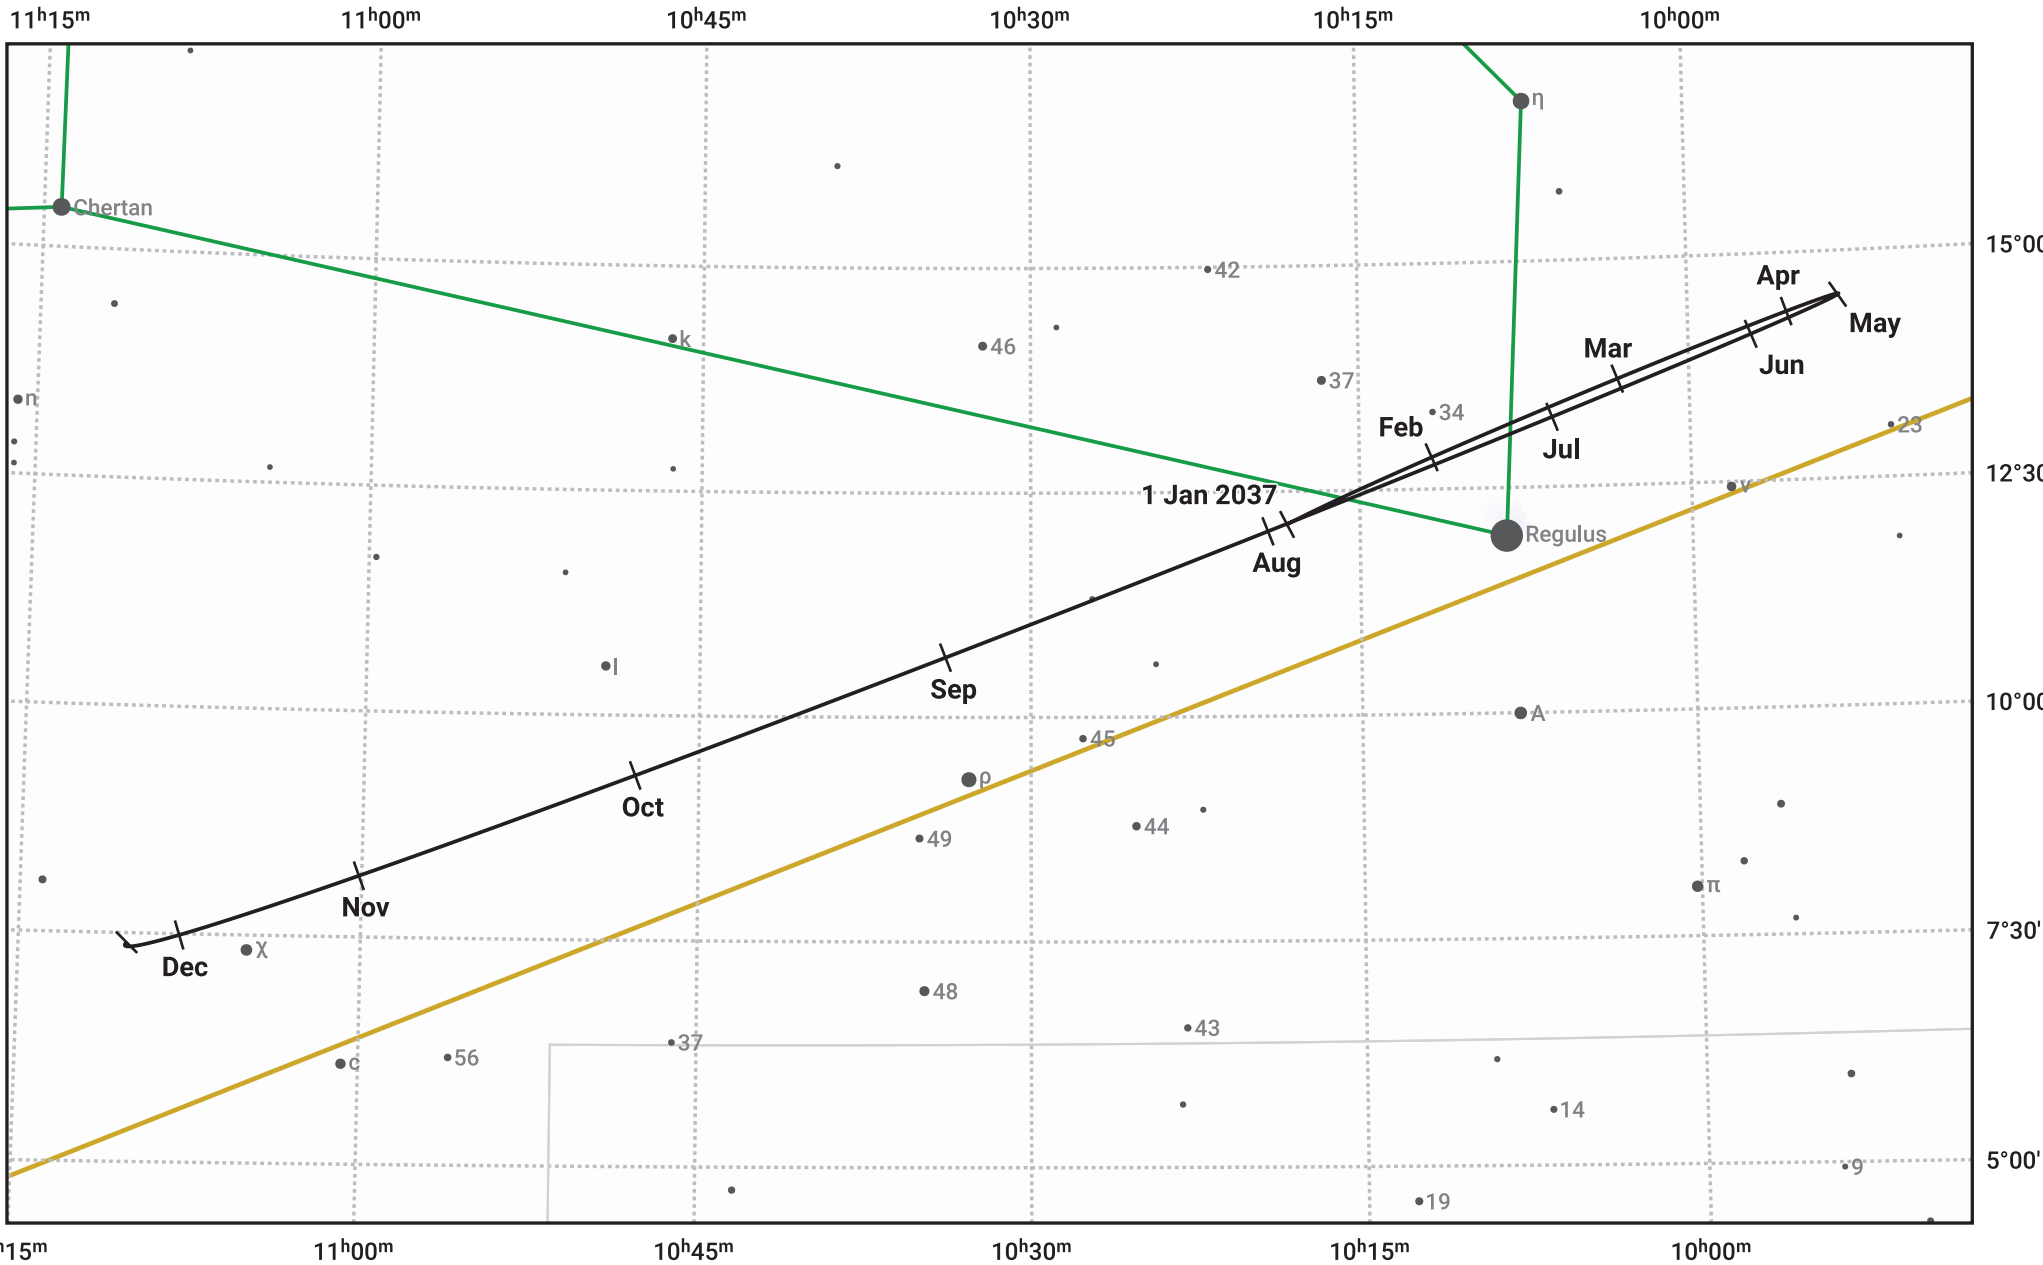

The path of Saturn in 2037

© Dominic Ford 2011–2024. Date markers placed at midnight UTC. Downloaded from <https://in-the-sky.org>

Magnitude scale: ● 7.0 ● 6.0 ● 5.0 ● 4.0 ● 3.0 ● 2.0 ● 1.0

— Ecliptic Plane

- Galaxy
- Bright nebula
- Open cluster
- ⊕ Globular cluster

Date	Mag	Angular size
2037 Jan 1	0.2	19.4"
2037 Apr 1	0.1	19.5"
2037 Jul 1	0.5	16.8"
2037 Oct 1	0.8	16.3"
2038 Jan 1	0.6	18.7"