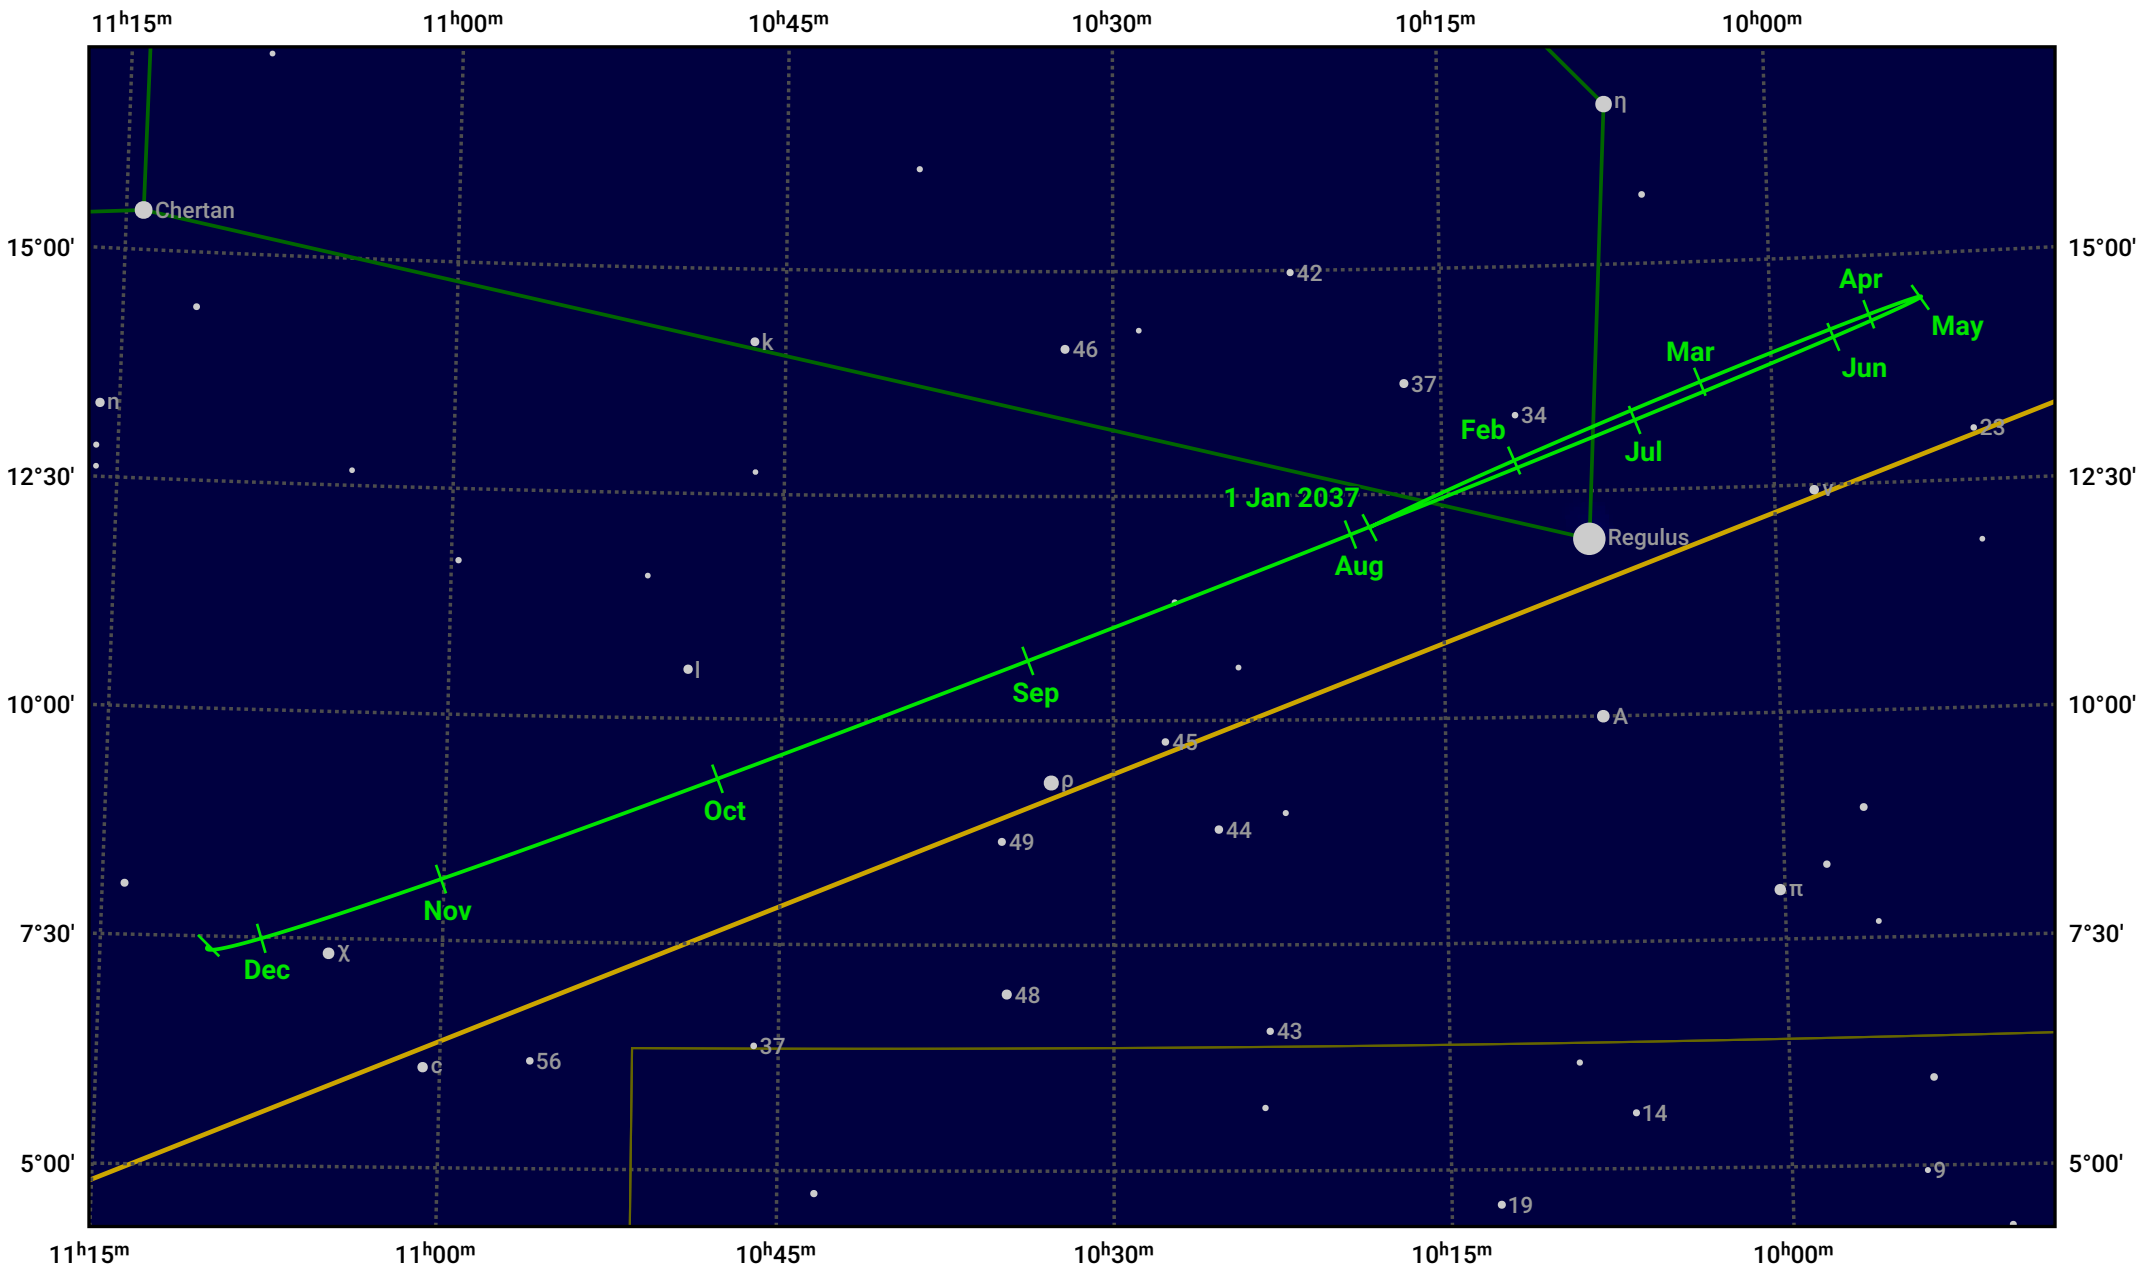

The path of Saturn in 2037

© Dominic Ford 2011–2024. Date markers placed at midnight UTC. Downloaded from <https://in-the-sky.org>

Magnitude scale: • 7.0 • 6.0 • 5.0 • 4.0 • 3.0 • 2.0 • 1.0

— Ecliptic Plane

Galaxy Bright nebula Open cluster Globular cluster

Date	Mag	Angular size
2037 Jan 1	0.2	19.4"
2037 Apr 1	0.1	19.5"
2037 Jul 1	0.5	16.8"
2037 Oct 1	0.8	16.3"
2038 Jan 1	0.6	18.7"