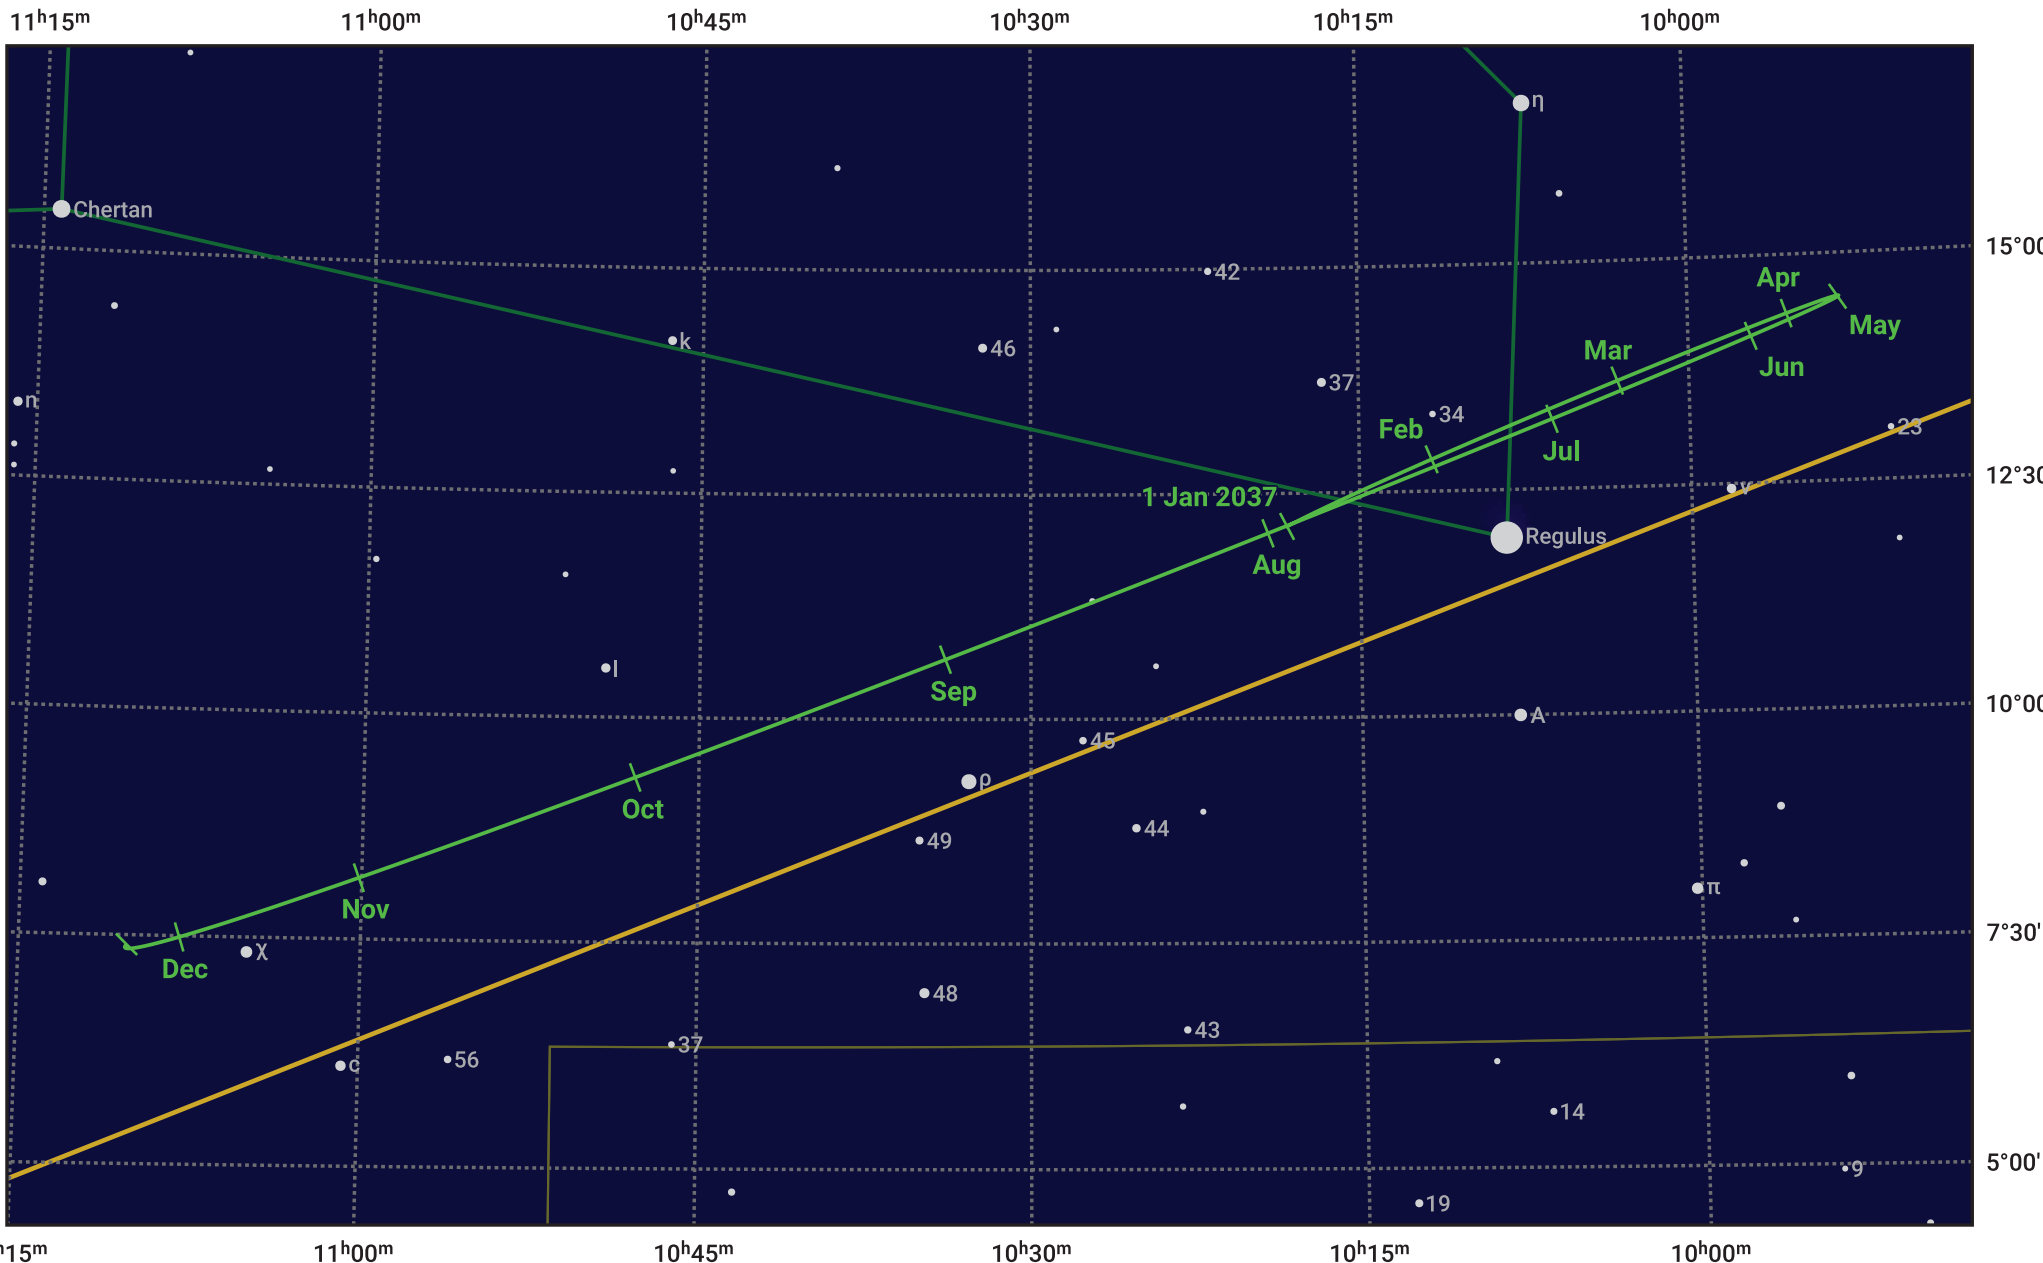

The path of Saturn in 2037

© Dominic Ford 2011–2024. Date markers placed at midnight UTC. Downloaded from <https://in-the-sky.org>

Magnitude scale: ● 7.0 ● 6.0 ● 5.0 ● 4.0 ● 3.0 ● 2.0 ● 1.0

— Ecliptic Plane

- Galaxy
- Bright nebula
- Open cluster
- ⊕ Globular cluster

Date	Mag	Angular size
2037 Jan 1	0.2	19.4"
2037 Apr 1	0.1	19.5"
2037 Jul 1	0.5	16.8"
2037 Oct 1	0.8	16.3"
2038 Jan 1	0.6	18.7"