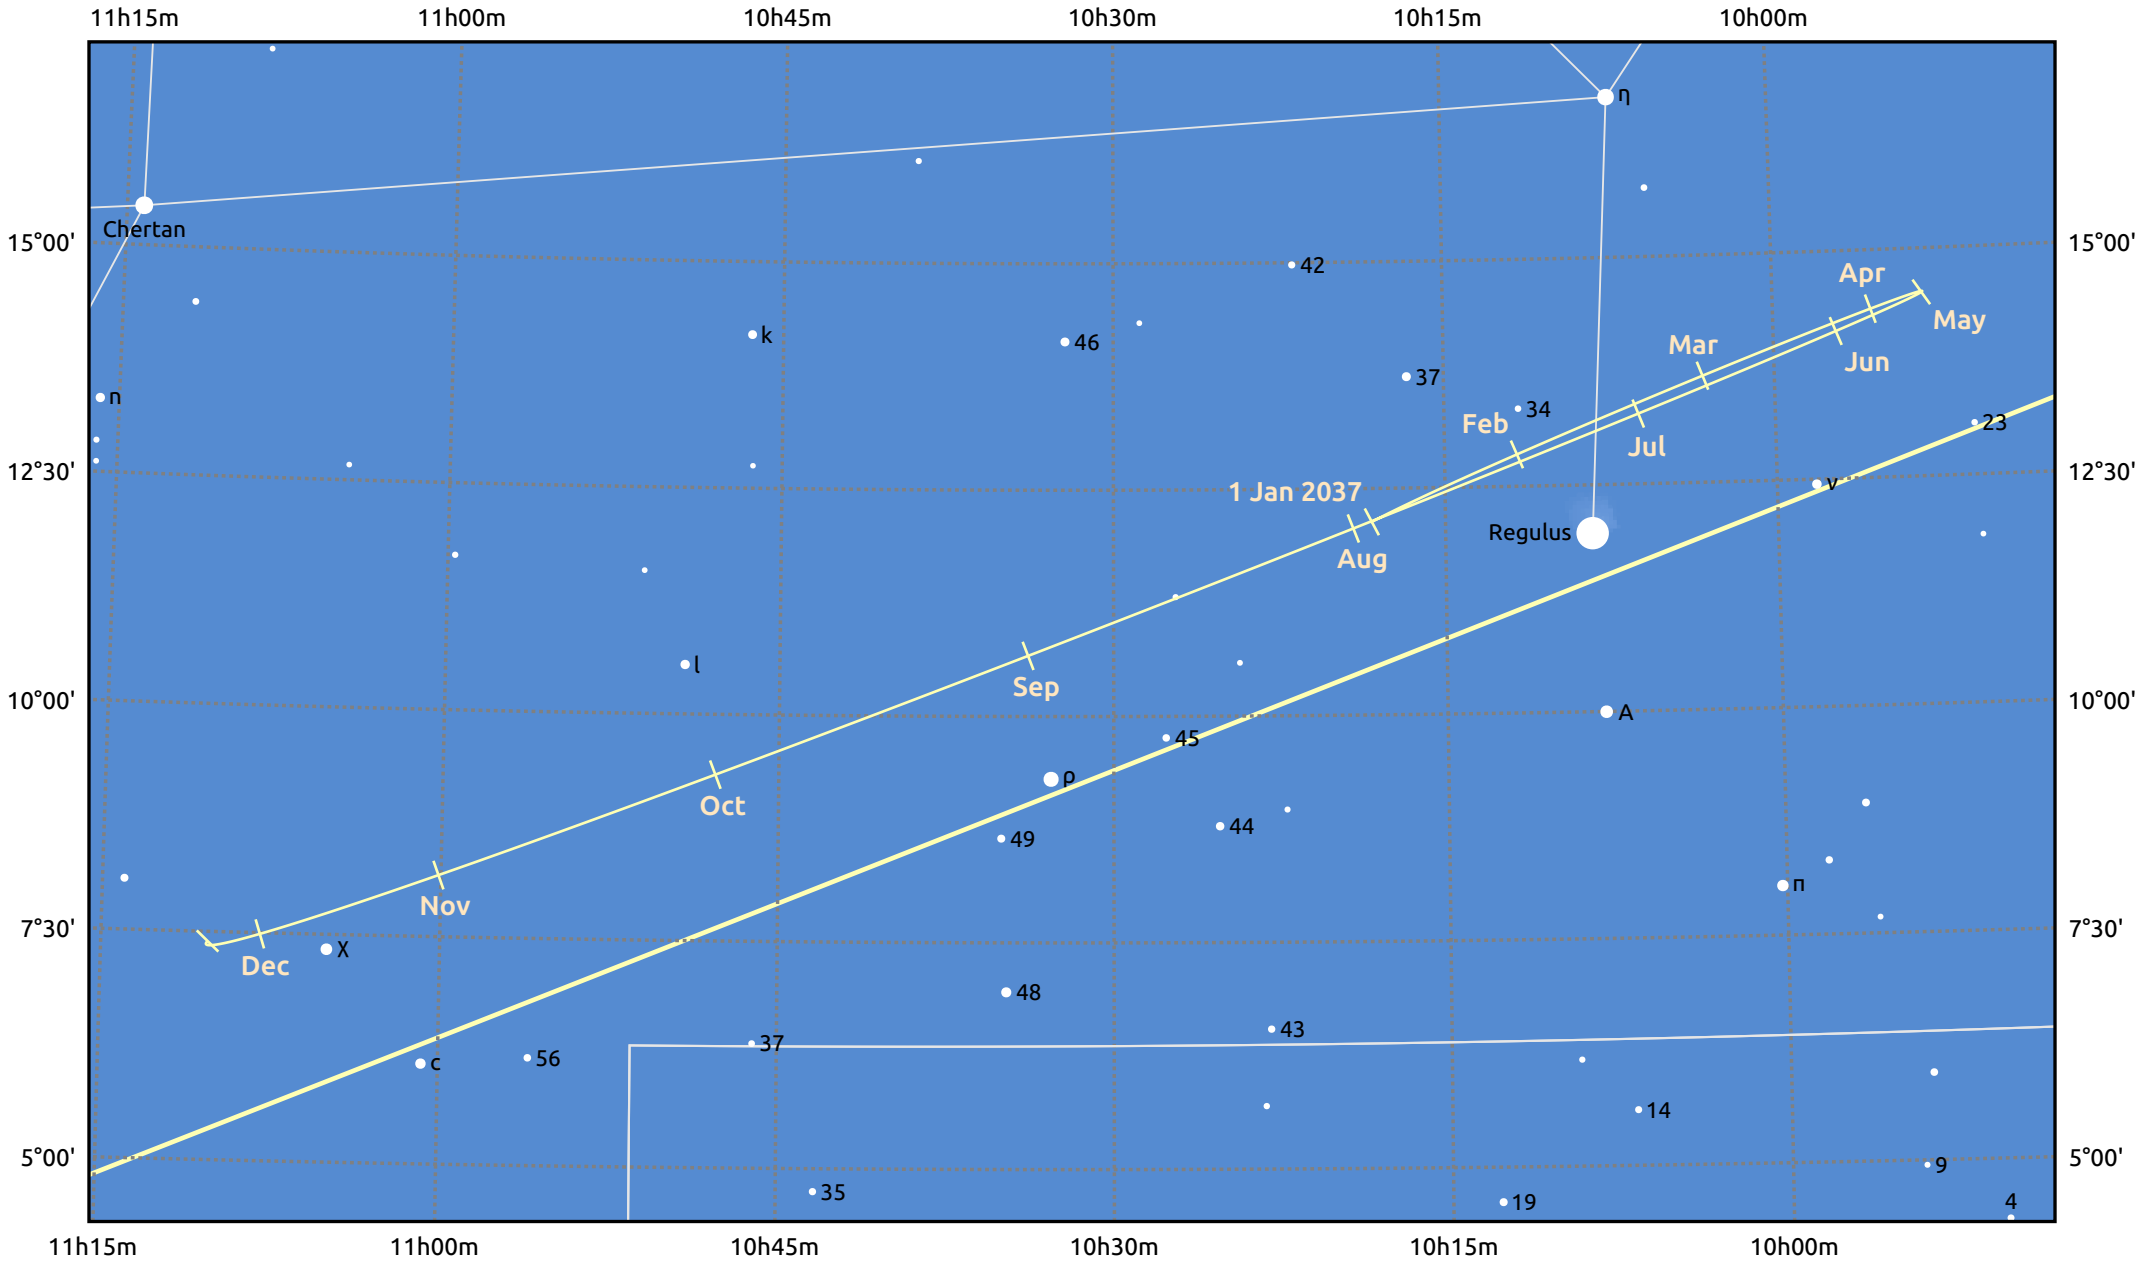

# The path of Saturn in 2037

© Dominic Ford 2011–2025. Date markers placed at midnight UTC. Downloaded from <https://in-the-sky.org>

Magnitude scale: • 7.0 • 6.0 • 5.0 • 4.0 • 3.0 • 2.0 • 1.0

— Ecliptic Plane

- Galaxy
- Bright nebula
- Open cluster
- Globular cluster
- Planetary nebula

Date	Mag	Angular size
2037 Jan 1	0.2	19.4"
2037 Apr 1	0.1	19.5"
2037 Jul 1	0.5	16.8"
2037 Oct 1	0.8	16.3"
2038 Jan 1	0.6	18.7"