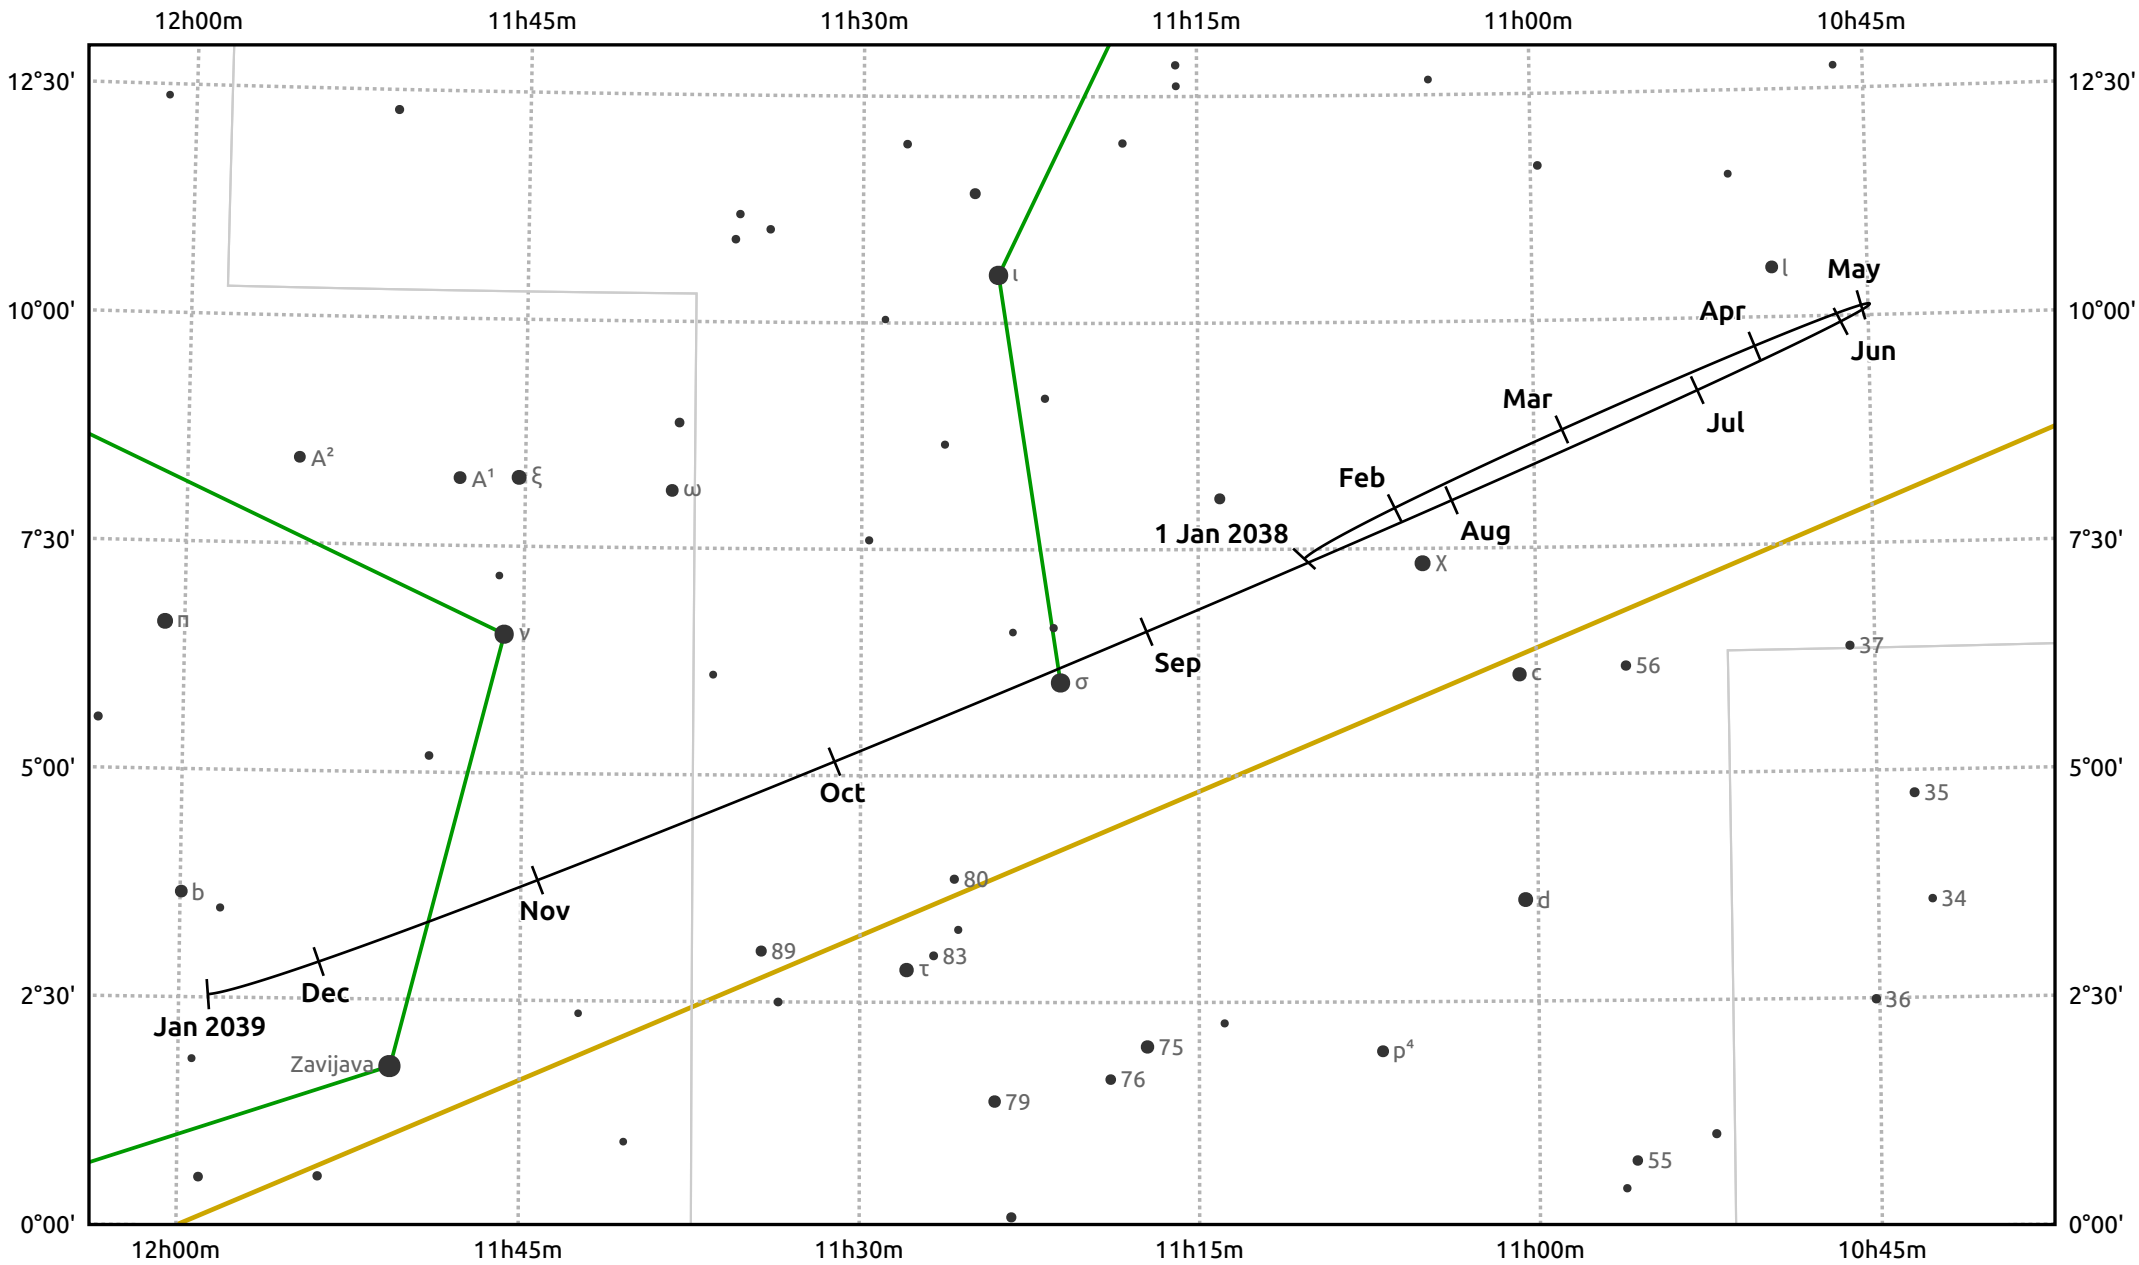

# The path of Saturn in 2038

© Dominic Ford 2011–2025. Date markers placed at midnight UTC. Downloaded from <https://in-the-sky.org>

Magnitude scale: • 7.0 • 6.0 • 5.0 • 4.0 • 3.0

— Ecliptic Plane

- Galaxy
- Bright nebula
- Open cluster
- ⊕ Globular cluster
- ⊕ Planetary nebula

Date	Mag	Angular size
2038 Jan 1	0.6	18.7"
2038 Apr 1	0.4	19.6"
2038 Jul 1	0.7	16.9"
2038 Oct 1	1.0	16.0"
2039 Jan 1	0.7	18.1"