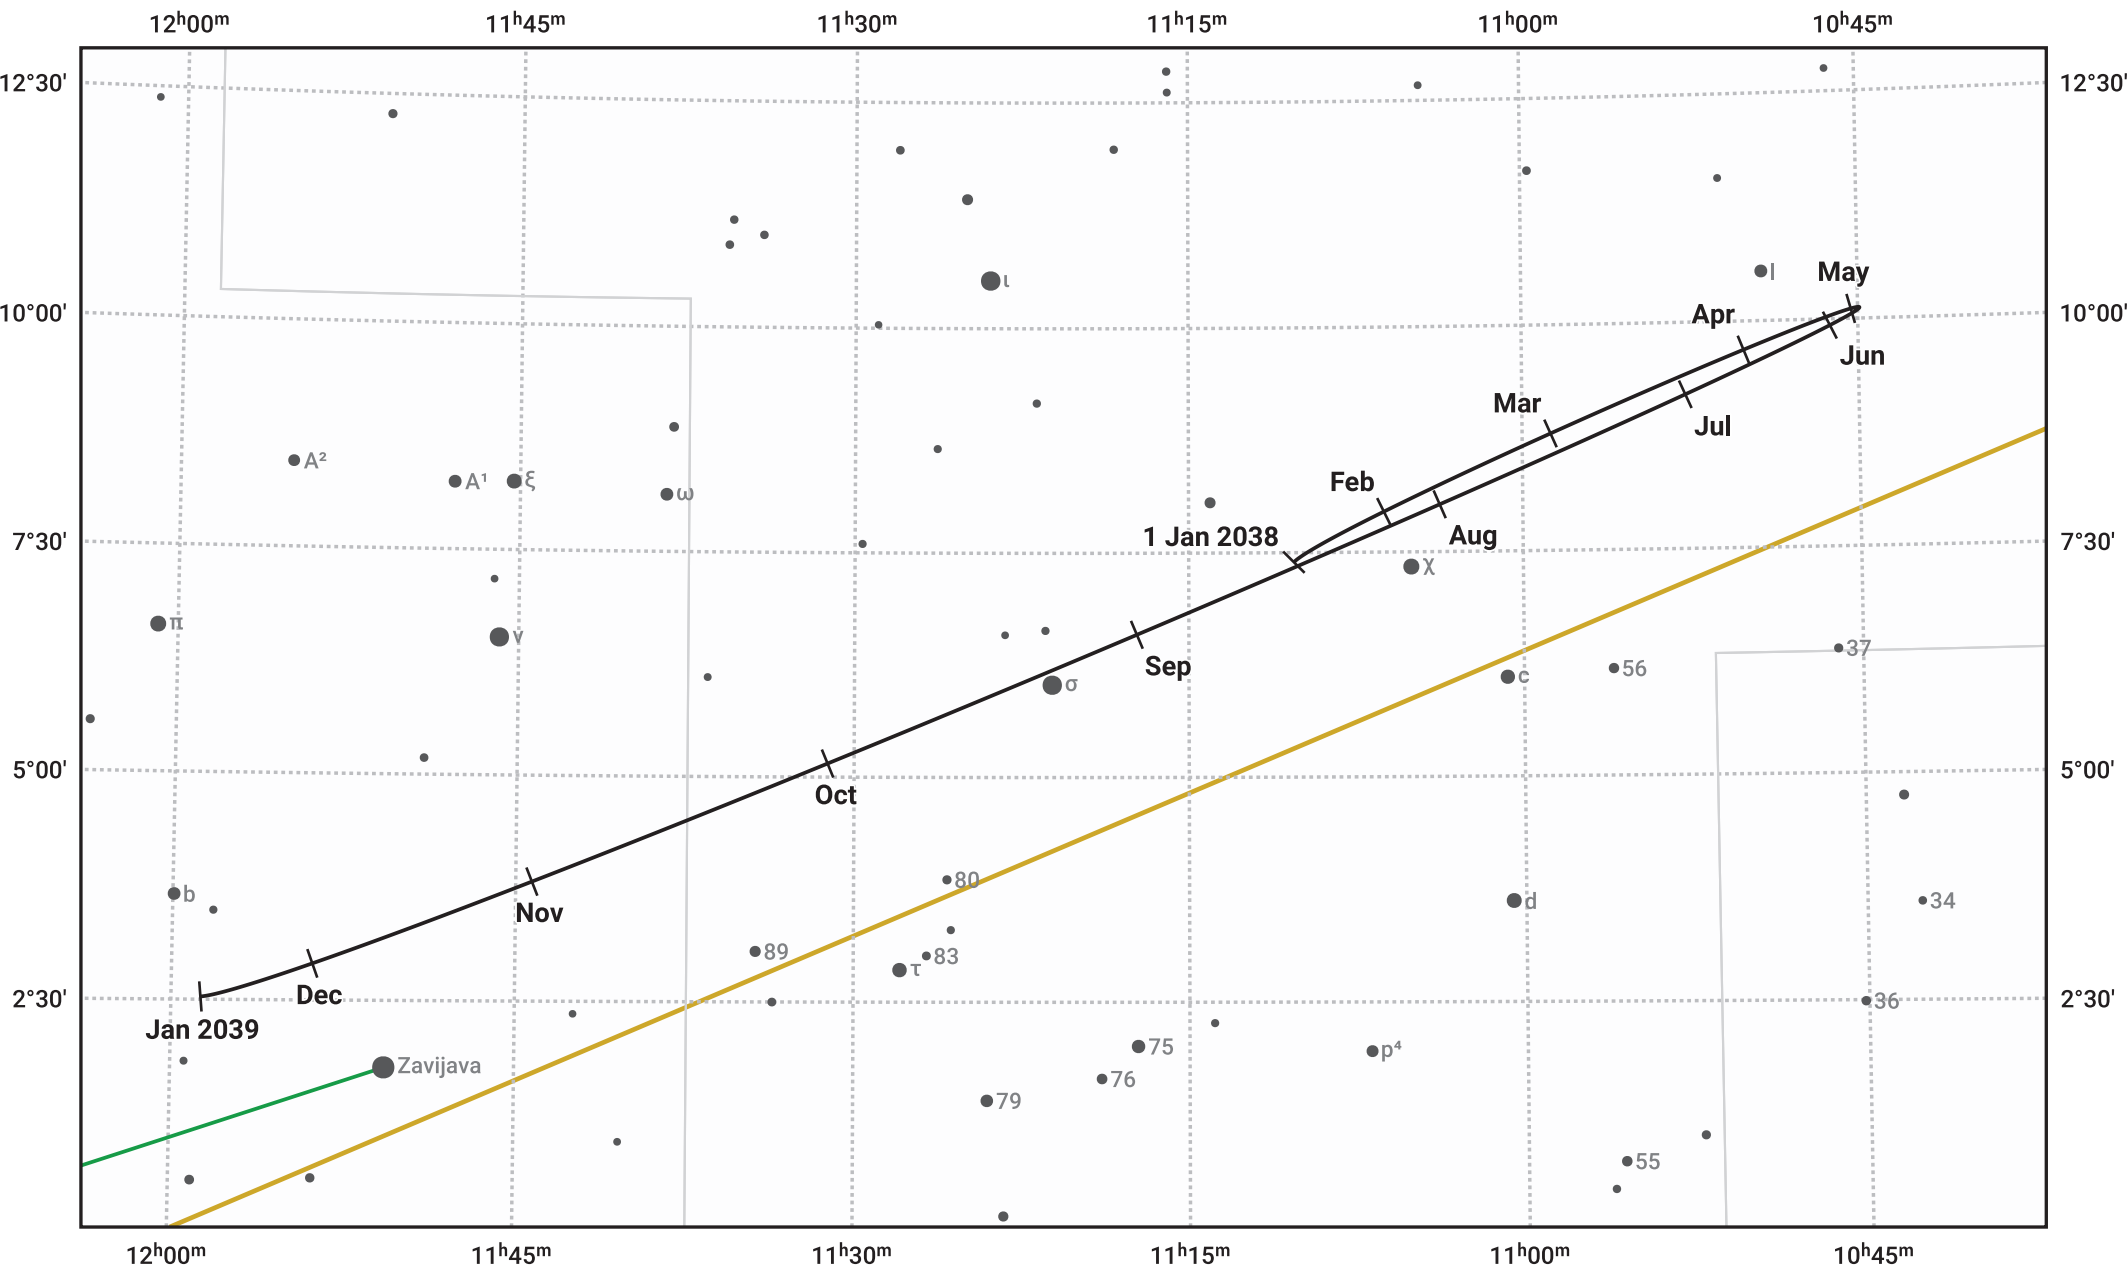

The path of Saturn in 2038

© Dominic Ford 2011–2024. Date markers placed at midnight UTC. Downloaded from <https://in-the-sky.org>

Magnitude scale: • 7.0 • 6.0 • 5.0 ● 4.0 ● 3.0

— Ecliptic Plane

- Galaxy
- Bright nebula
- Open cluster
- ⊕ Globular cluster

Date	Mag	Angular size
2038 Jan 1	0.6	18.7"
2038 Apr 1	0.4	19.6"
2038 Jul 1	0.7	16.9"
2038 Oct 1	1.0	16.0"
2039 Jan 1	0.7	18.1"