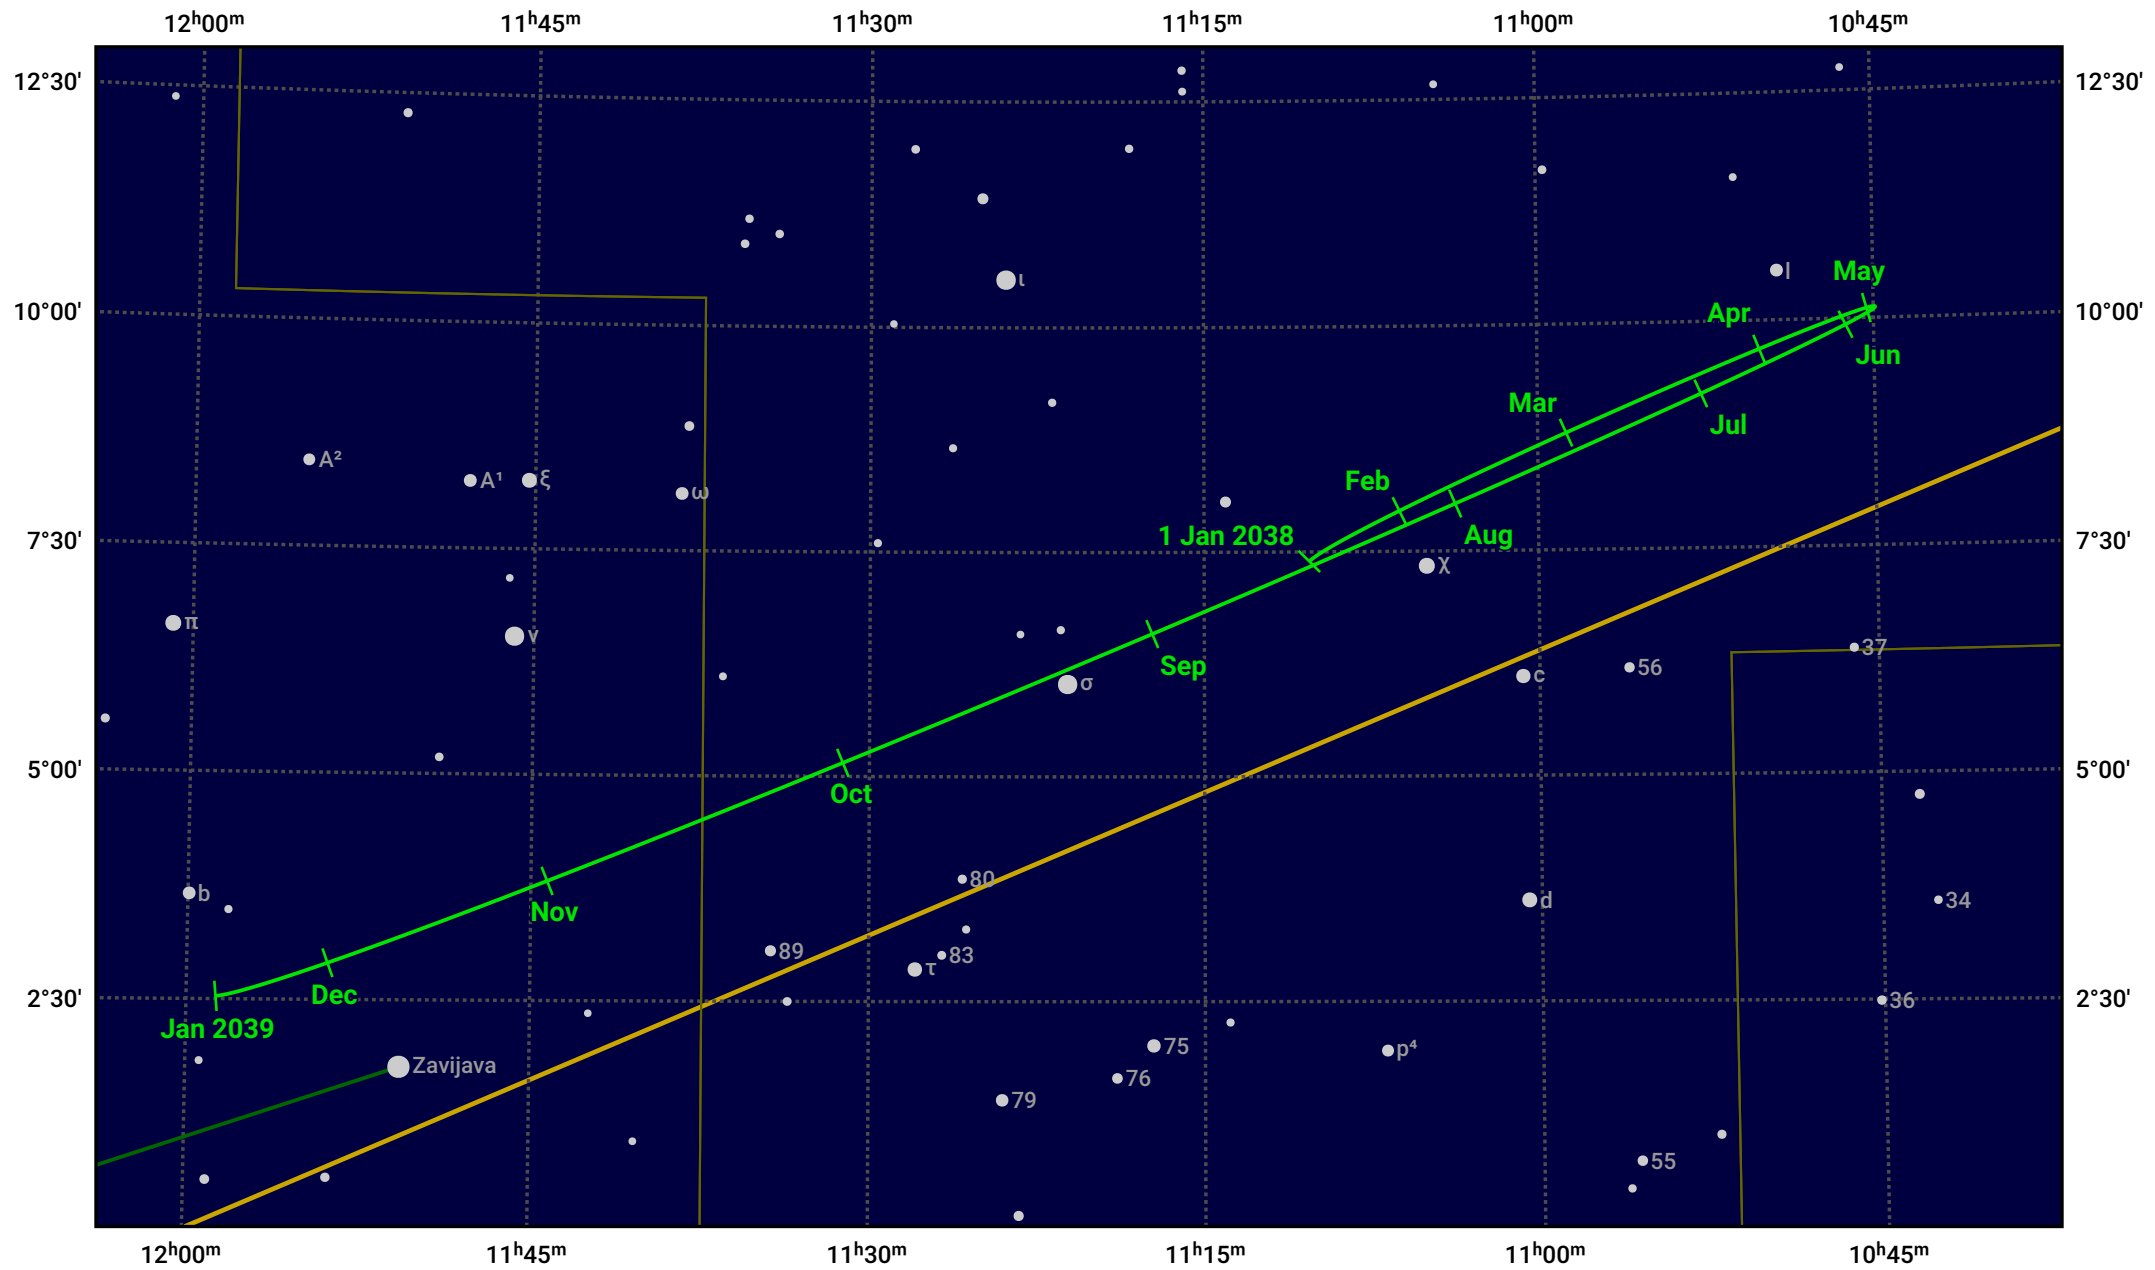

The path of Saturn in 2038

© Dominic Ford 2011–2024. Date markers placed at midnight UTC. Downloaded from <https://in-the-sky.org>

Magnitude scale: • 7.0 • 6.0 • 5.0 • 4.0 • 3.0

— Ecliptic Plane

- Galaxy
- Bright nebula
- Open cluster
- Globular cluster

Date	Mag	Angular size
2038 Jan 1	0.6	18.7"
2038 Apr 1	0.4	19.6"
2038 Jul 1	0.7	16.9"
2038 Oct 1	1.0	16.0"
2039 Jan 1	0.7	18.1"