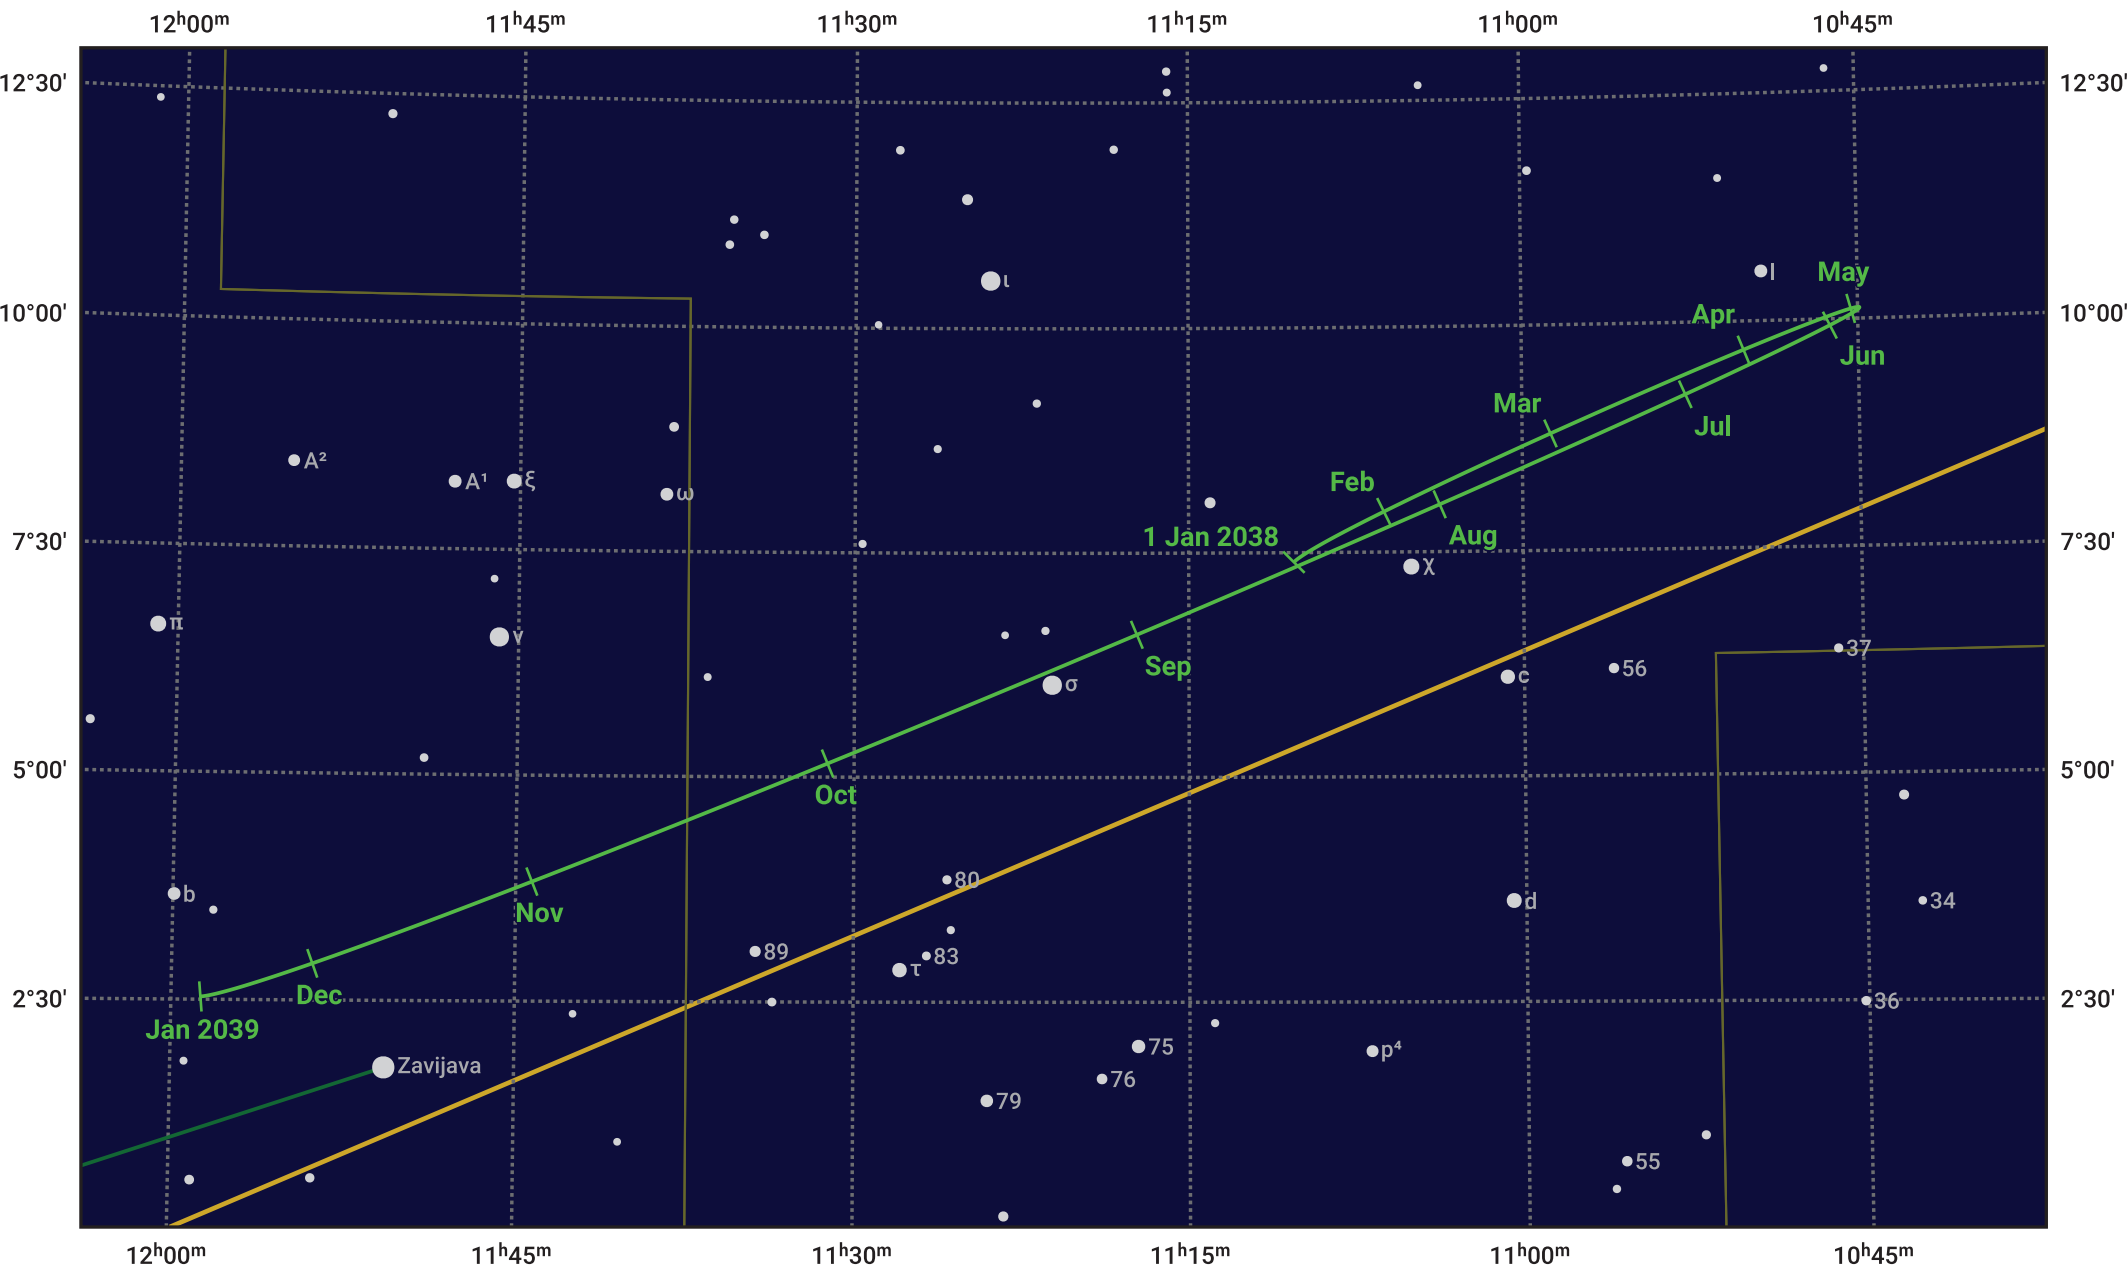

# The path of Saturn in 2038

© Dominic Ford 2011–2024. Date markers placed at midnight UTC. Downloaded from <https://in-the-sky.org>

Magnitude scale: • 7.0 • 6.0 • 5.0 ● 4.0 ● 3.0

— Ecliptic Plane

- Galaxy
- Bright nebula
- Open cluster
- Globular cluster

Date	Mag	Angular size
2038 Jan 1	0.6	18.7"
2038 Apr 1	0.4	19.6"
2038 Jul 1	0.7	16.9"
2038 Oct 1	1.0	16.0"
2039 Jan 1	0.7	18.1"