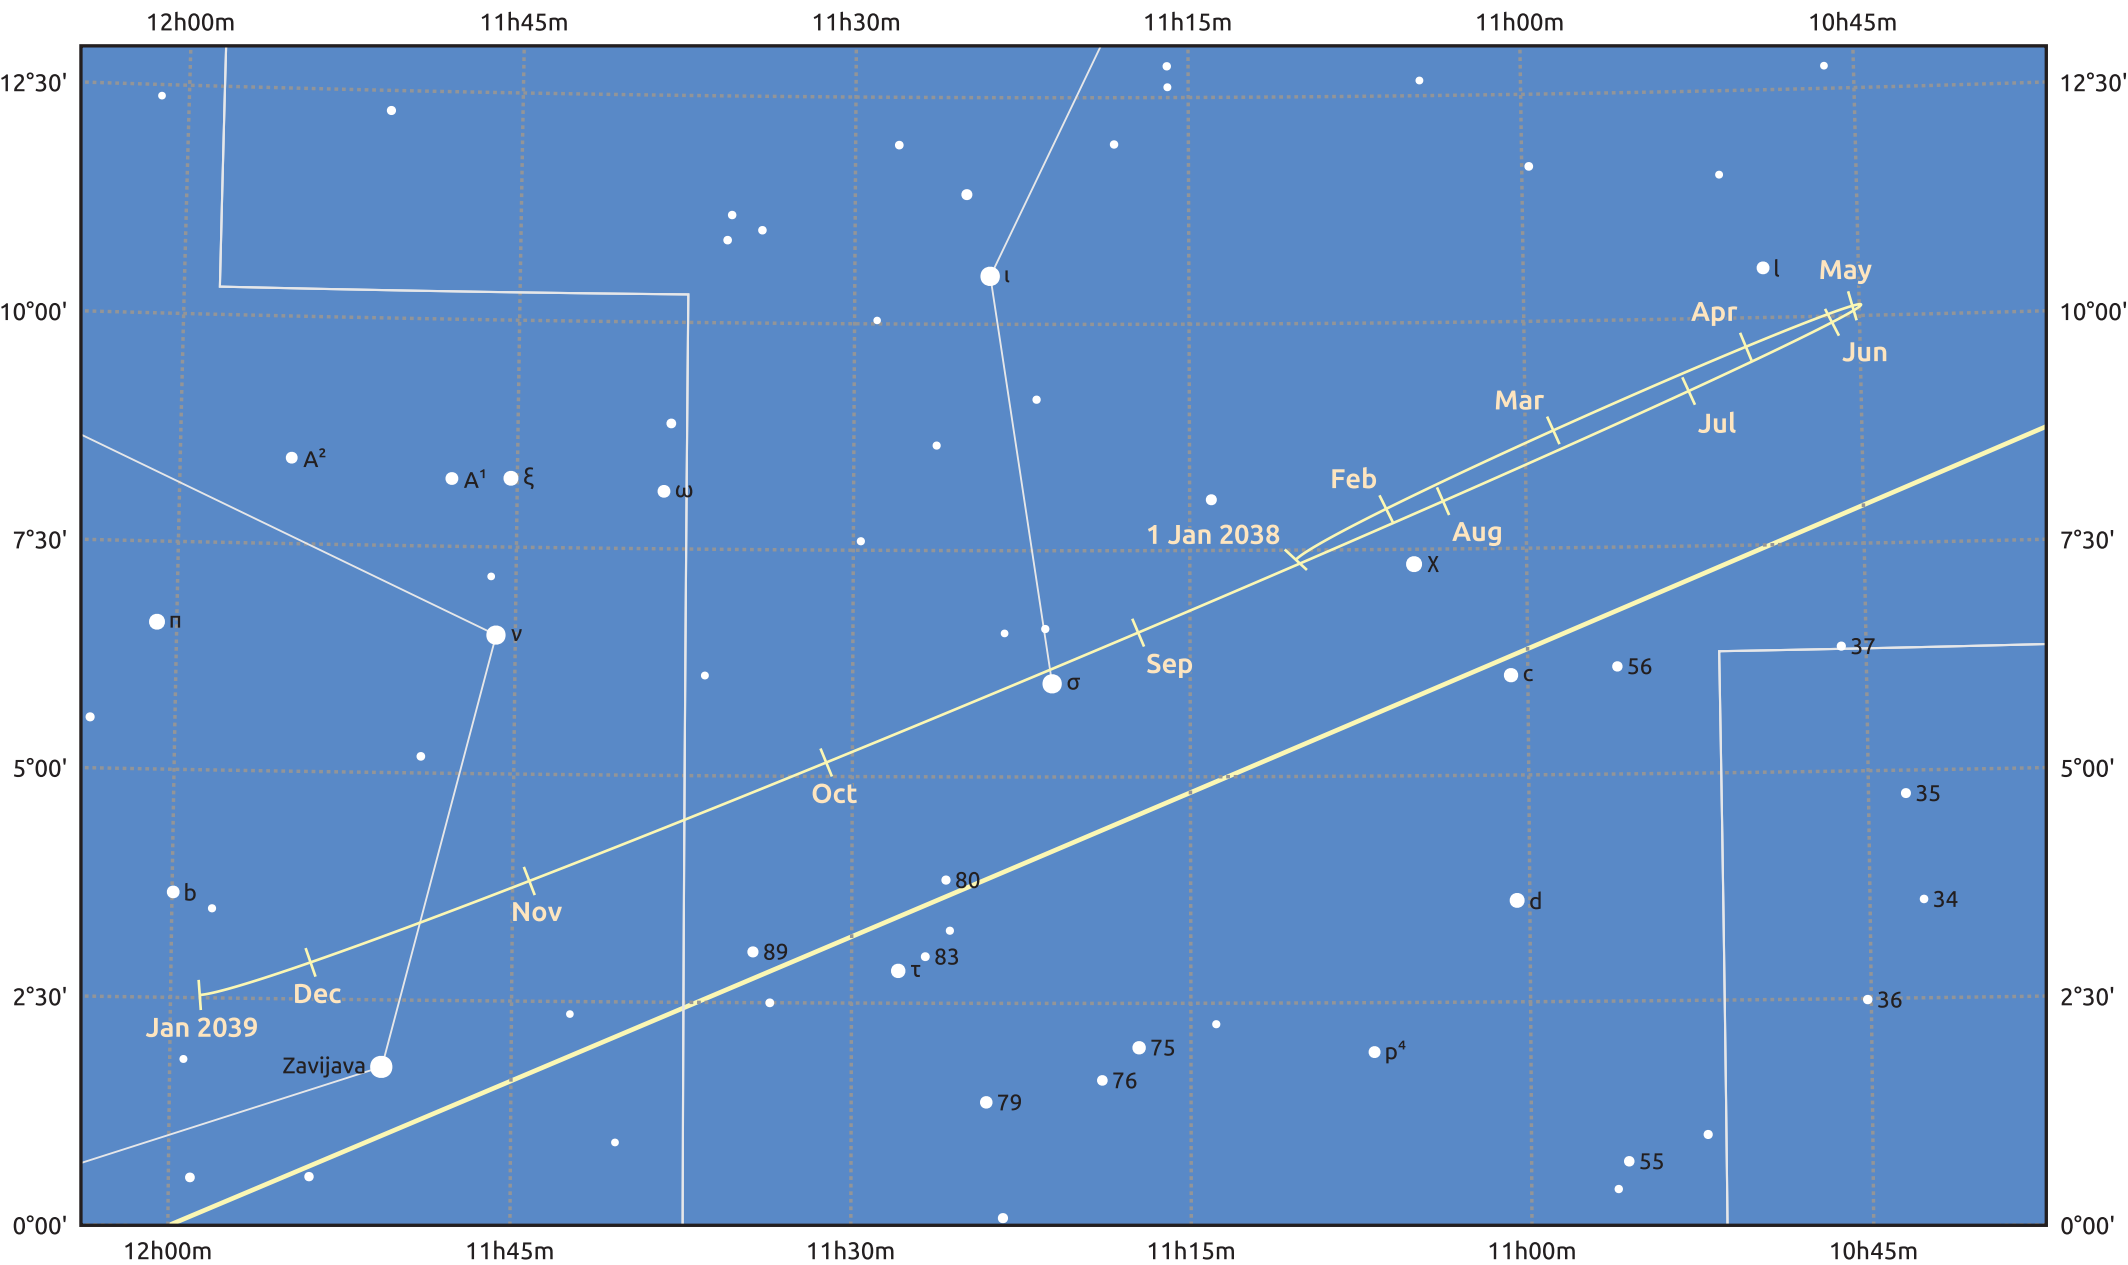

# The path of Saturn in 2038

© Dominic Ford 2011–2025. Date markers placed at midnight UTC. Downloaded from <https://in-the-sky.org>

Magnitude scale: • 7.0 • 6.0 • 5.0 • 4.0 • 3.0

— Ecliptic Plane

Galaxy    Bright nebula    Open cluster    Globular cluster    Planetary nebula

Date	Mag	Angular size
2038 Jan 1	0.6	18.7"
2038 Apr 1	0.4	19.6"
2038 Jul 1	0.7	16.9"
2038 Oct 1	1.0	16.0"
2039 Jan 1	0.7	18.1"