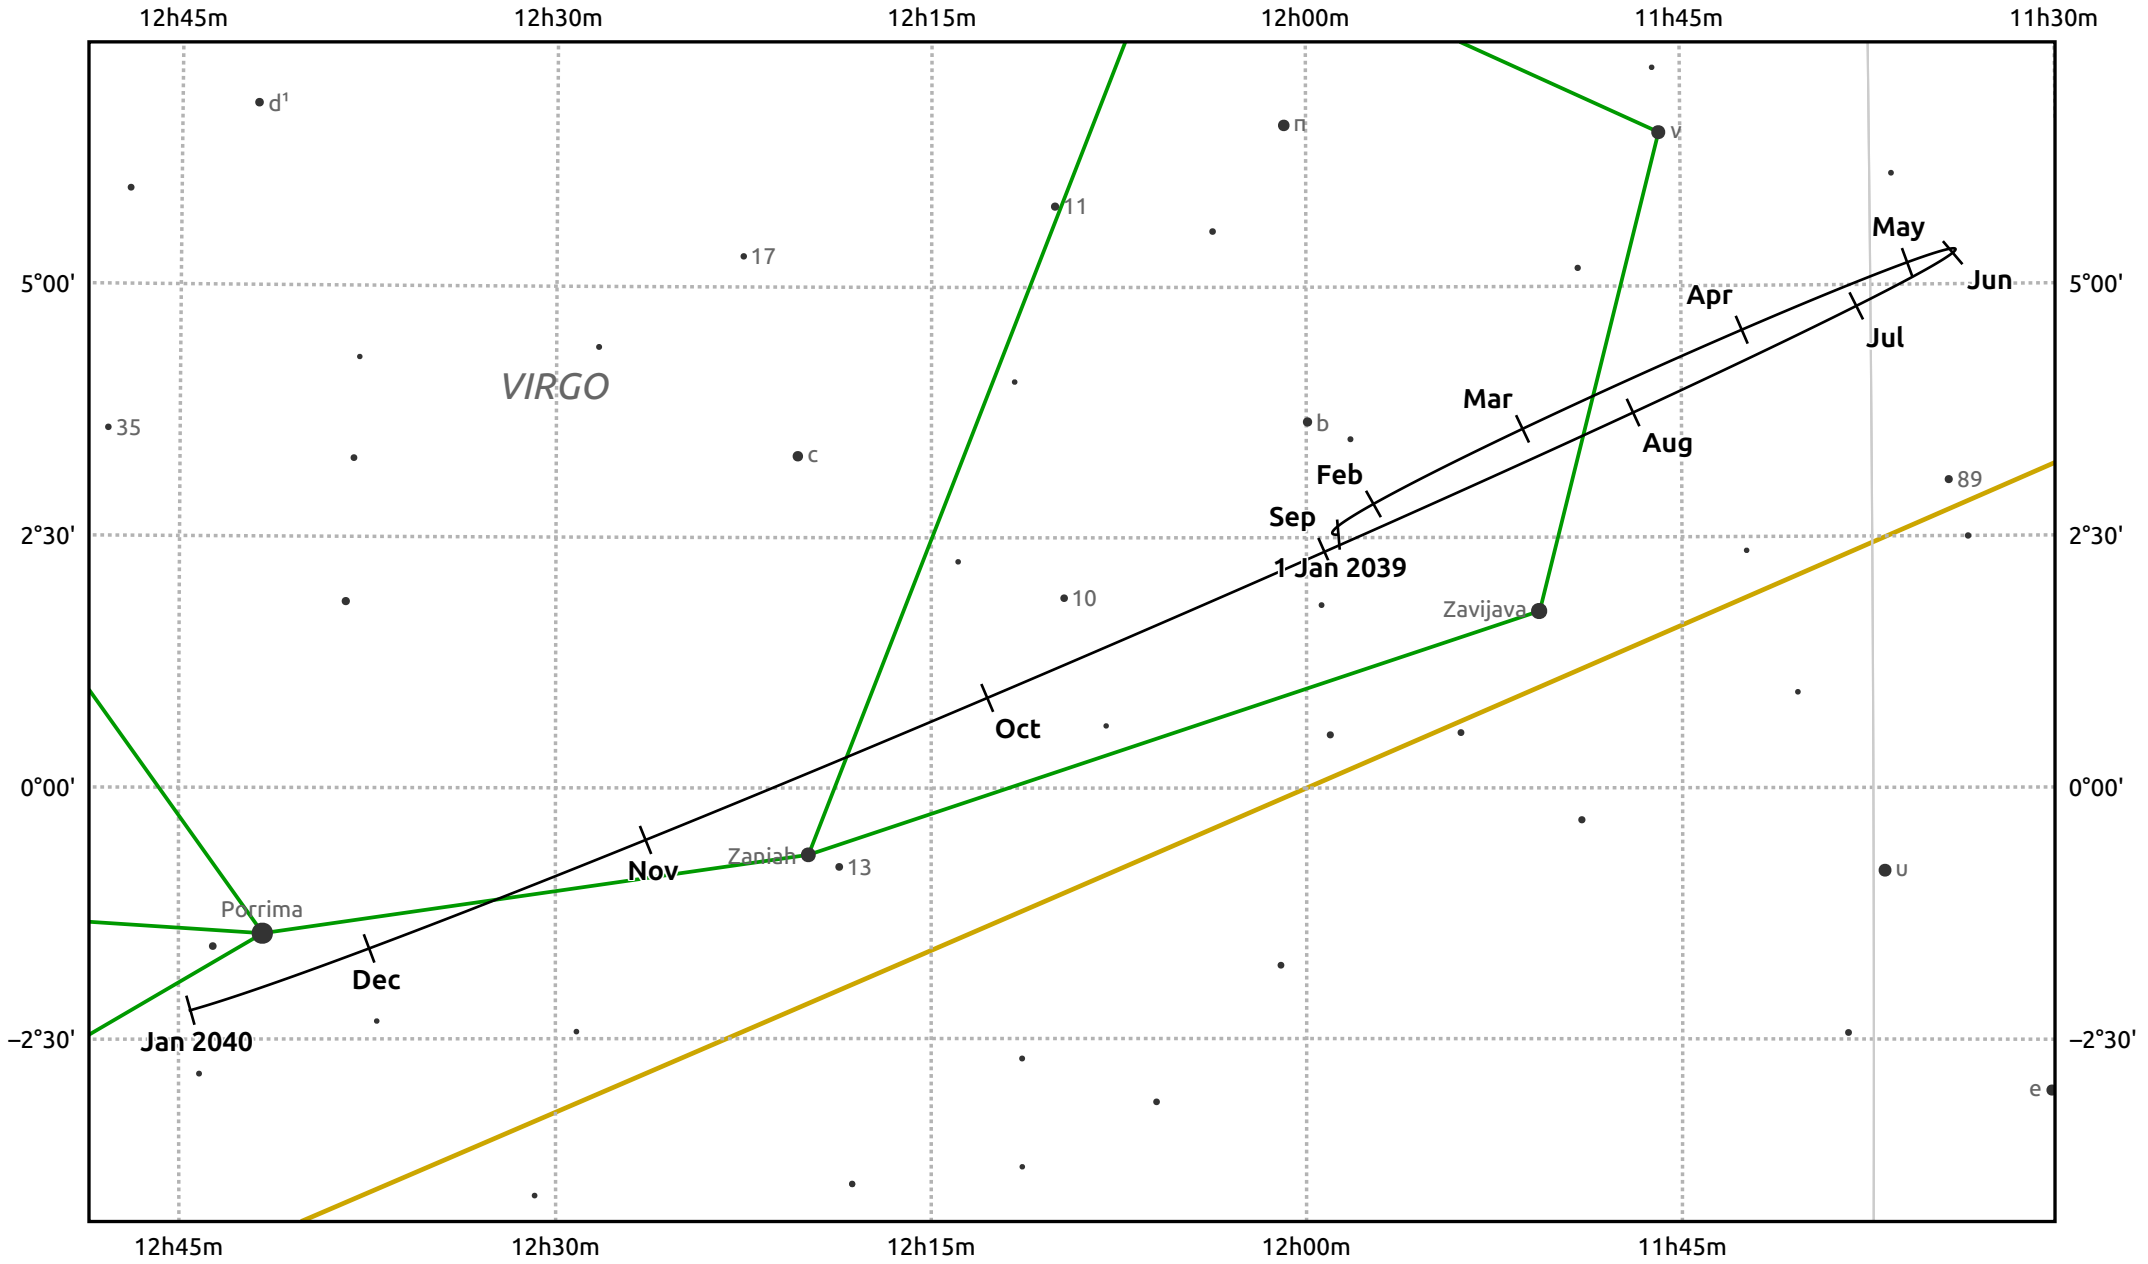

# The path of Saturn in 2039

© Dominic Ford 2011–2025. Date markers placed at midnight UTC. Downloaded from <https://in-the-sky.org>

Magnitude scale:  7.0  6.0  5.0  4.0  3.0  2.0

Ecliptic Plane

- Galaxy
- Bright nebula
- Open cluster
- Globular cluster
- Planetary nebula

Date	Mag	Angular size
2039 Jan 1	0.7	18.1"
2039 Apr 1	0.7	19.6"
2039 Jul 1	1.0	17.1"
2039 Oct 1	0.9	15.8"
2040 Jan 1	0.6	17.5"