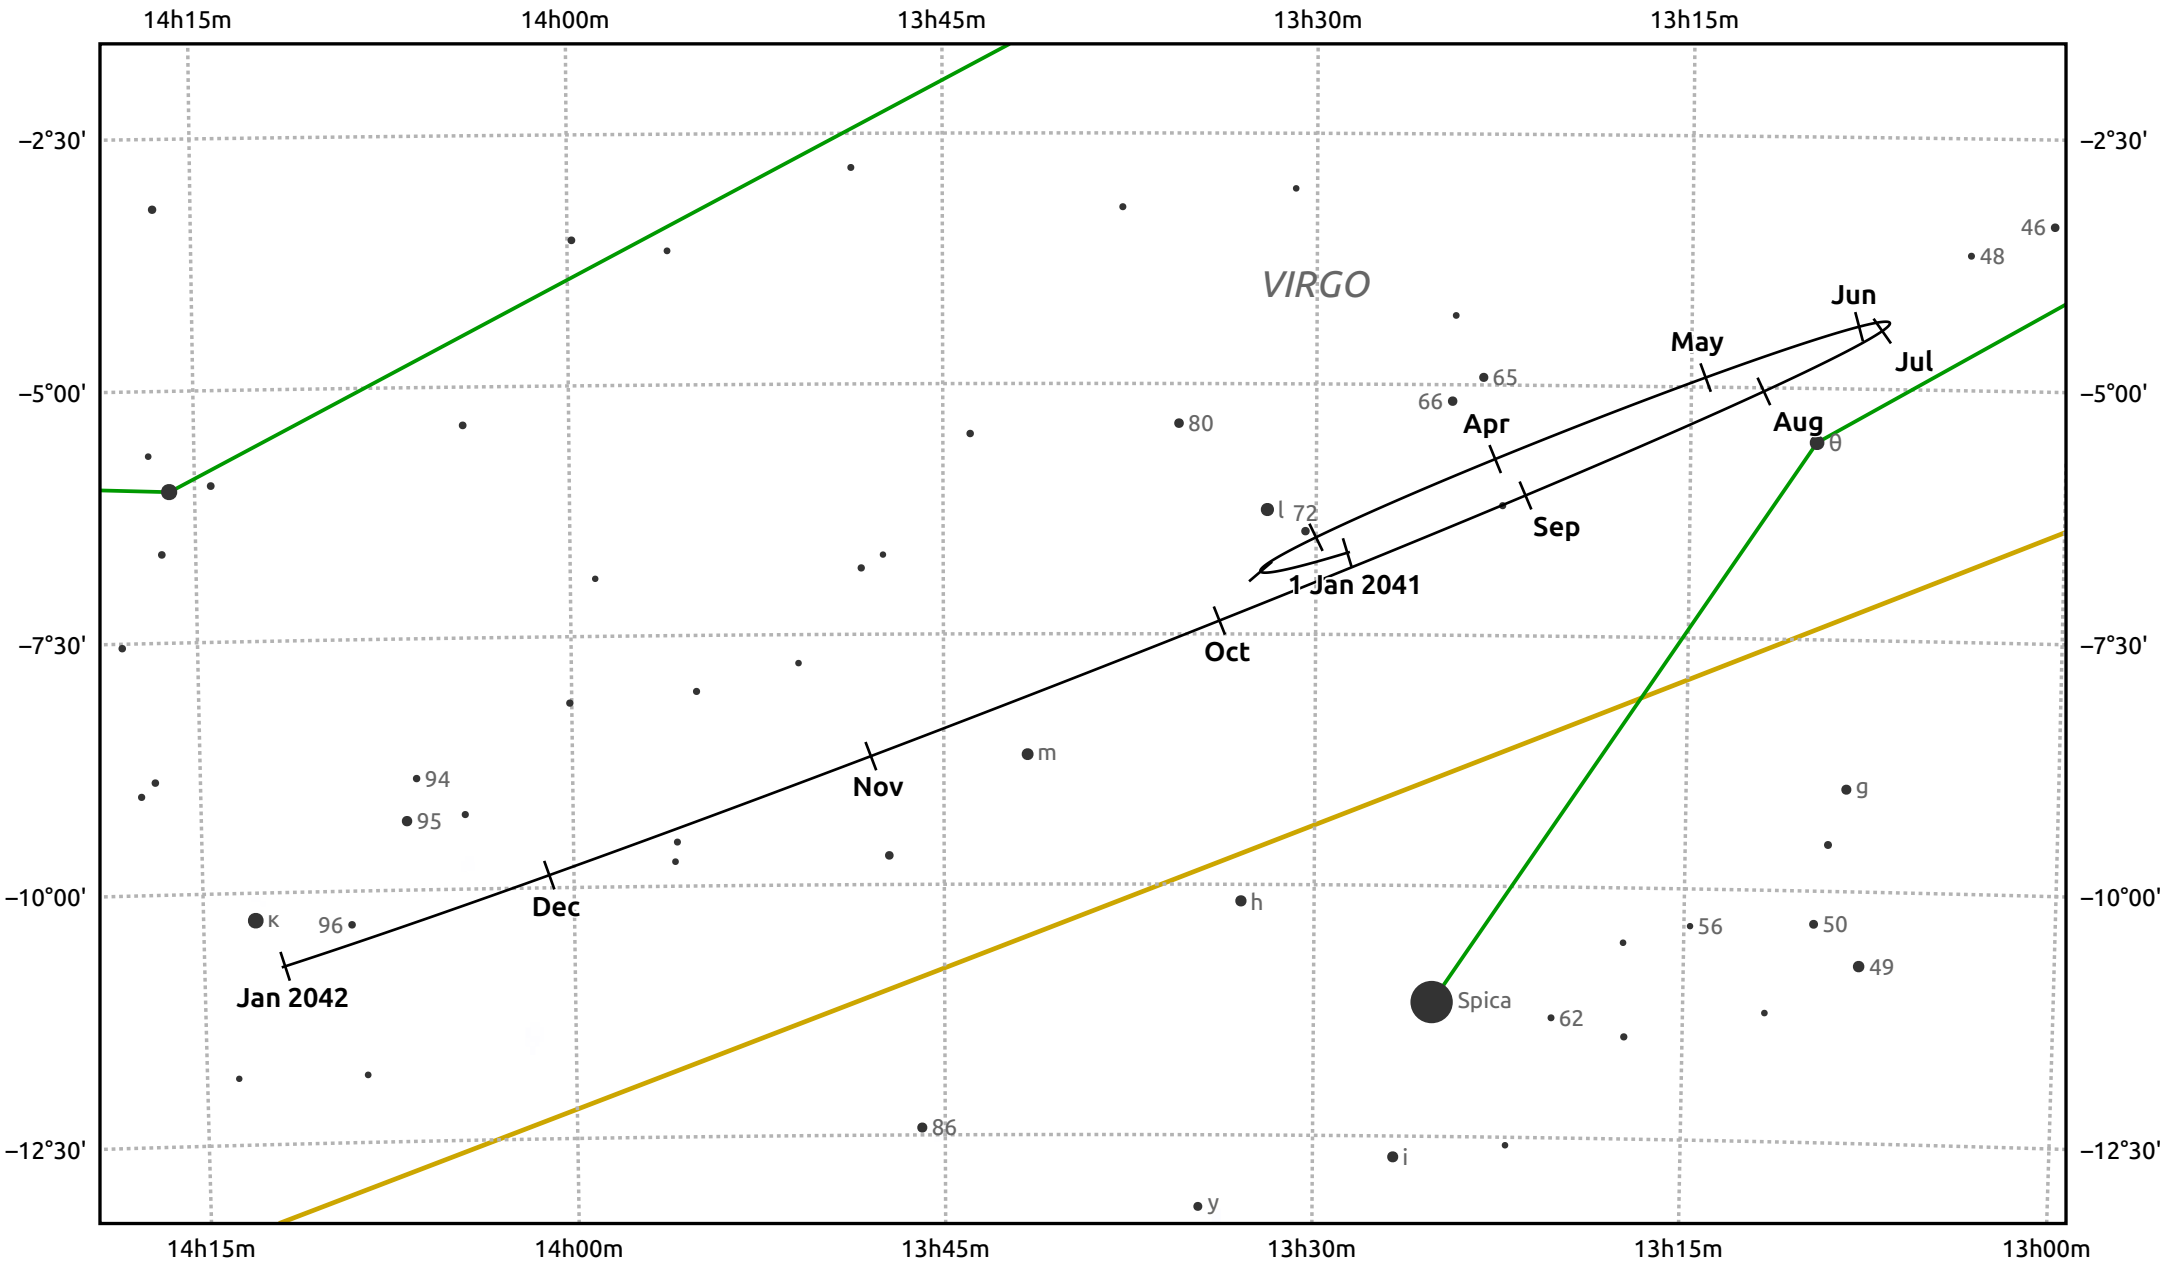

The path of Saturn in 2041

© Dominic Ford 2011–2025. Date markers placed at midnight UTC. Downloaded from <https://in-the-sky.org>

Magnitude scale: • 7.0 • 6.0 • 5.0 • 4.0 • 3.0 • 2.0 • 1.0

— Ecliptic Plane

● Galaxy
 ■ Bright nebula
 ● Open cluster
 ● Globular cluster
 + Planetary nebula

Date	Mag	Angular size
2041 Jan 1	0.5	16.9"
2041 Apr 1	0.3	19.1"
2041 Jul 1	0.5	17.5"
2041 Oct 1	0.7	15.6"
2042 Jan 1	0.5	16.4"