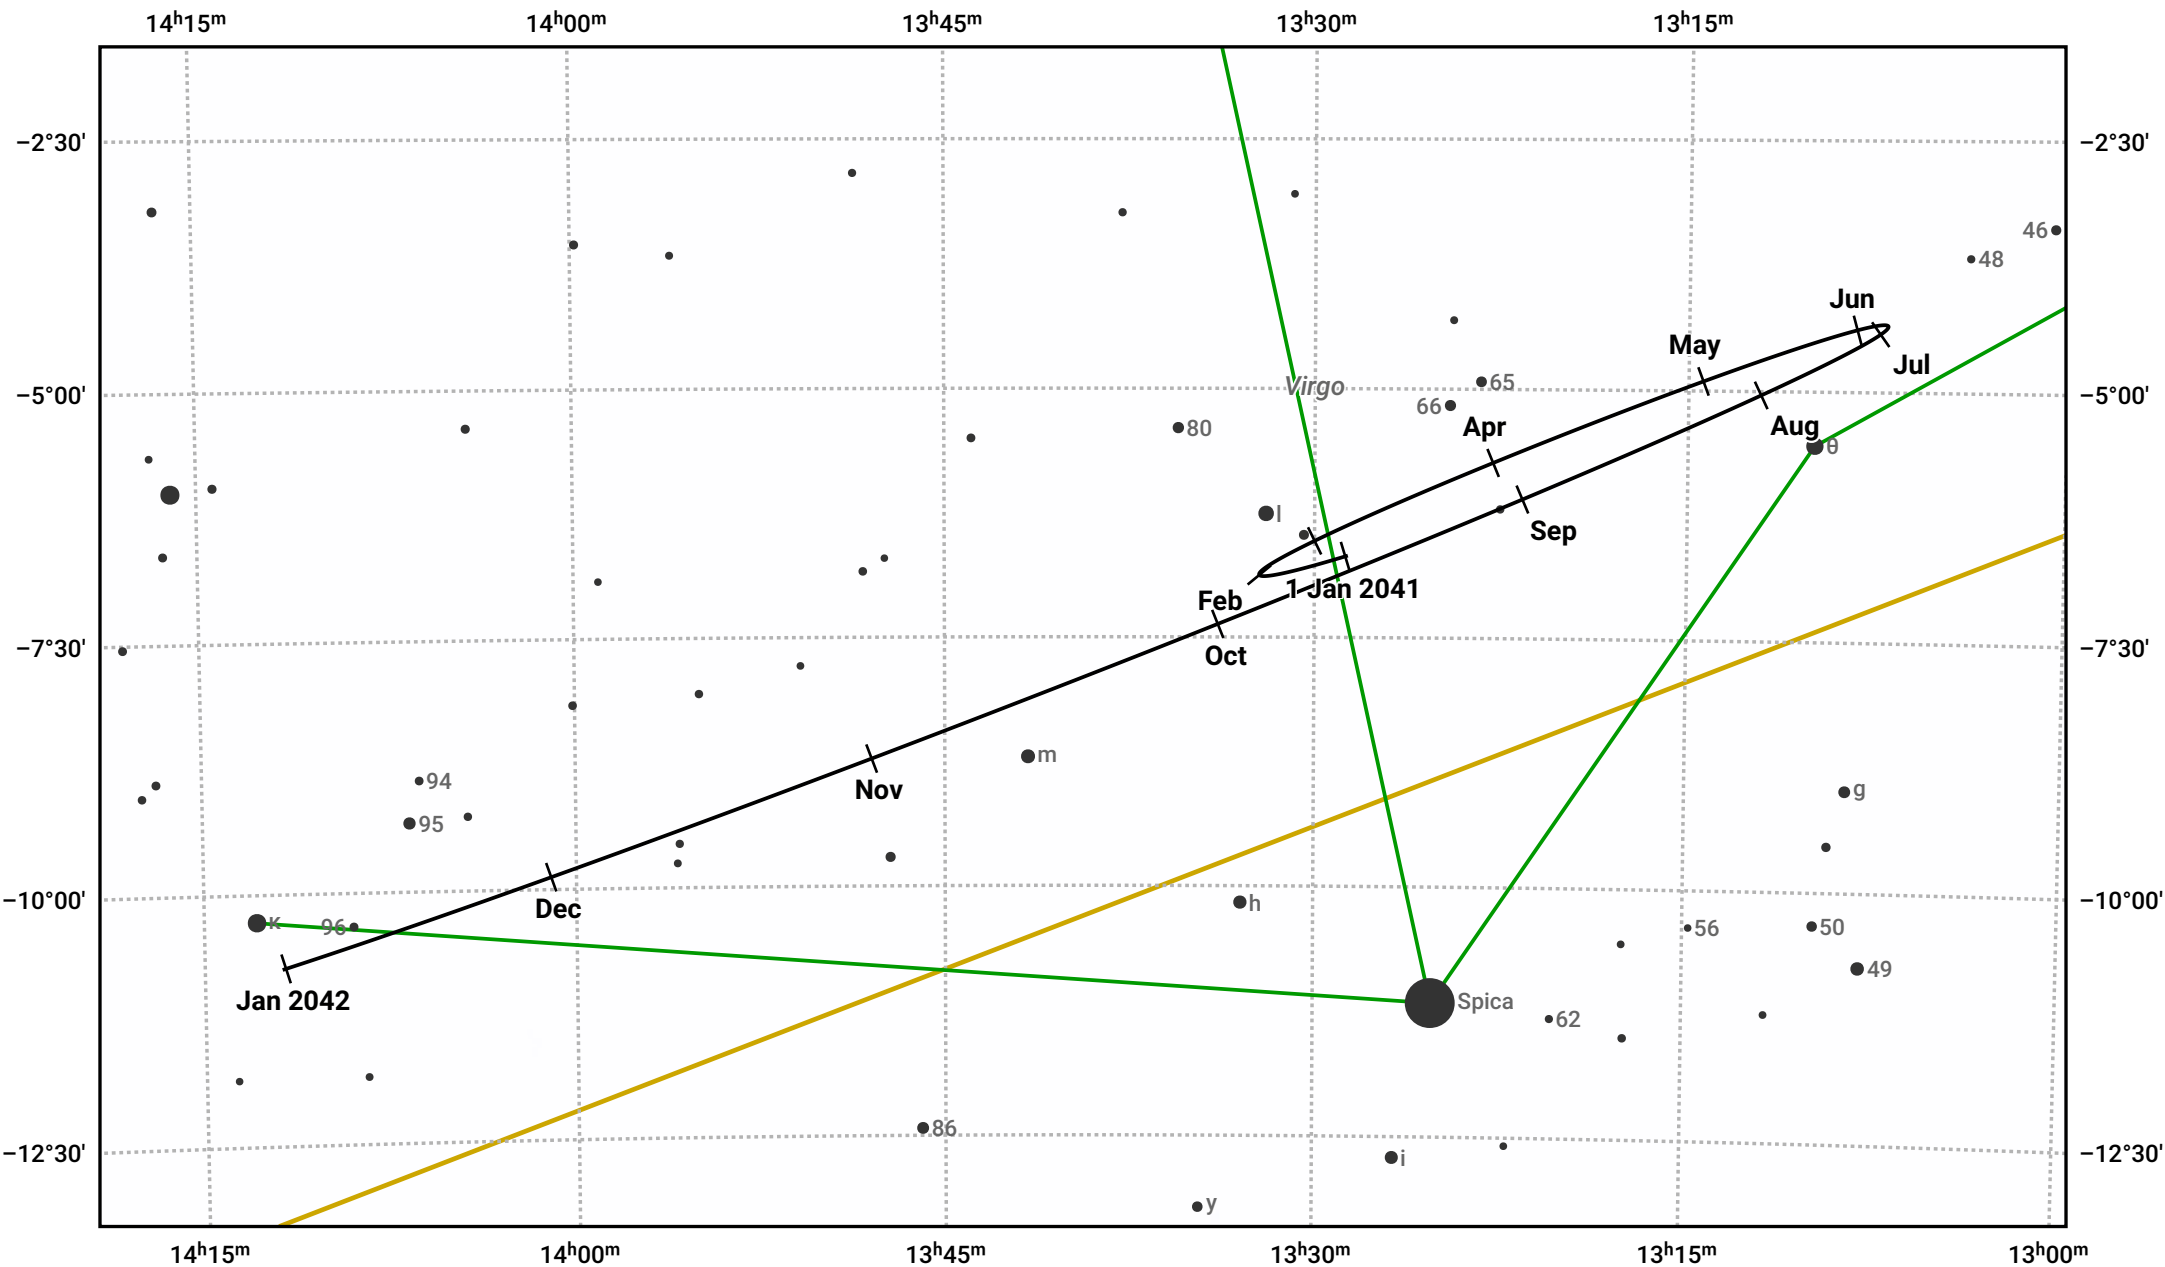

The path of Saturn in 2041

© Dominic Ford 2011–2024. Date markers placed at midnight UTC. Downloaded from <https://in-the-sky.org>

Magnitude scale: • 7.0 • 6.0 • 5.0 • 4.0 • 3.0 • 2.0 • 1.0

— Ecliptic Plane

Galaxy Bright nebula Open cluster Globular cluster

Date	Mag	Angular size
2041 Jan 1	0.5	16.9"
2041 Apr 1	0.3	19.1"
2041 Jul 1	0.5	17.5"
2041 Oct 1	0.7	15.6"
2042 Jan 1	0.5	16.4"