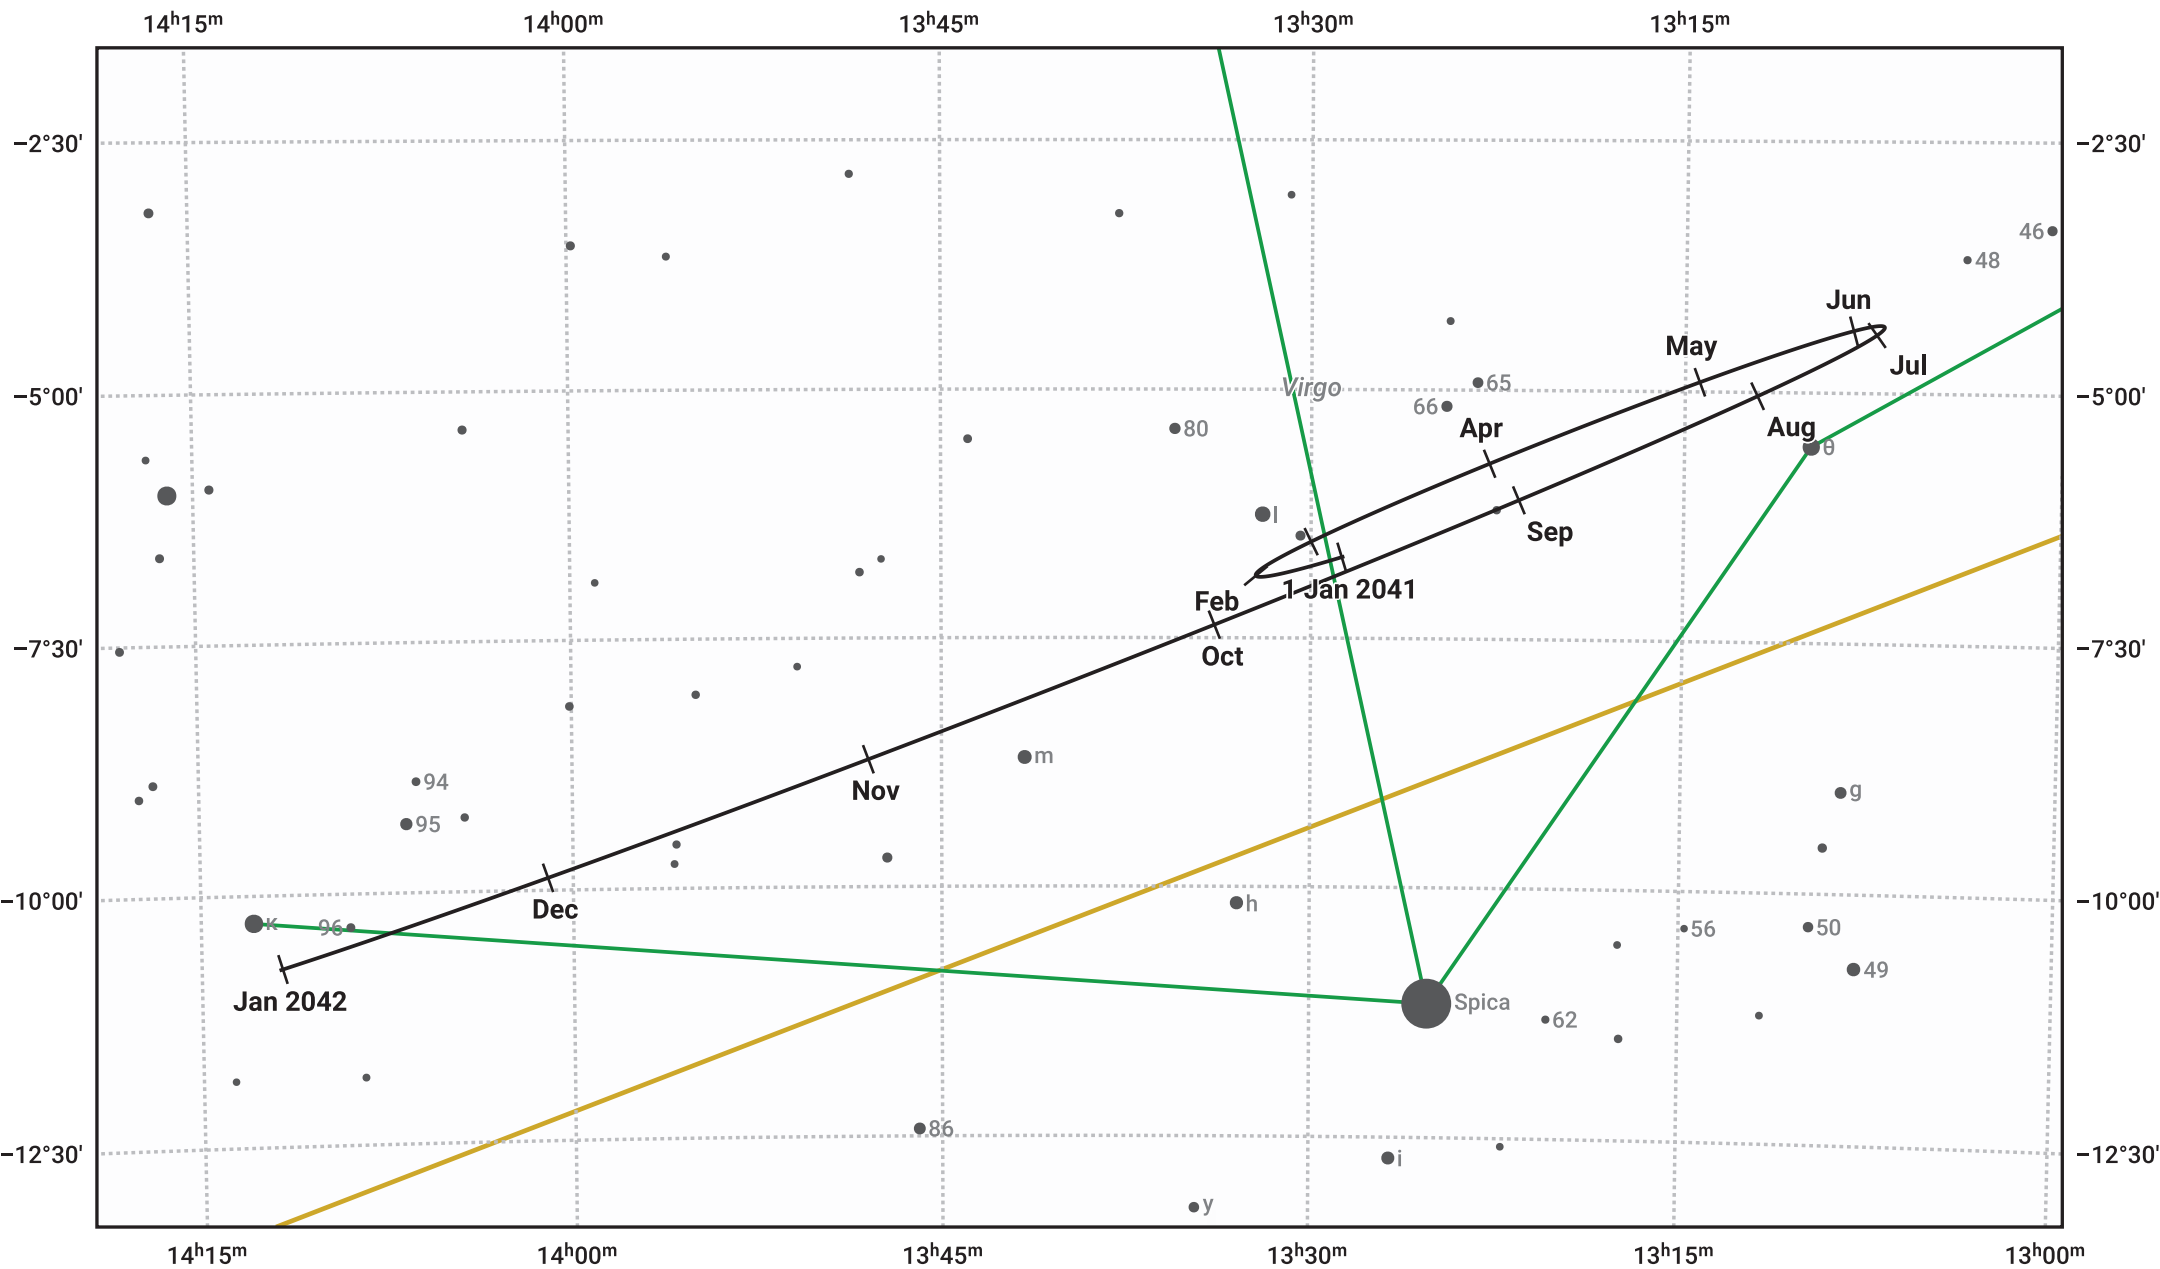

# The path of Saturn in 2041

© Dominic Ford 2011–2024. Date markers placed at midnight UTC. Downloaded from <https://in-the-sky.org>

Magnitude scale: • 7.0 • 6.0 • 5.0 • 4.0 • 3.0 • 2.0 • 1.0

— Ecliptic Plane

- Galaxy
- Bright nebula
- Open cluster
- ⊕ Globular cluster

Date	Mag	Angular size
2041 Jan 1	0.5	16.9"
2041 Apr 1	0.3	19.1"
2041 Jul 1	0.5	17.5"
2041 Oct 1	0.7	15.6"
2042 Jan 1	0.5	16.4"