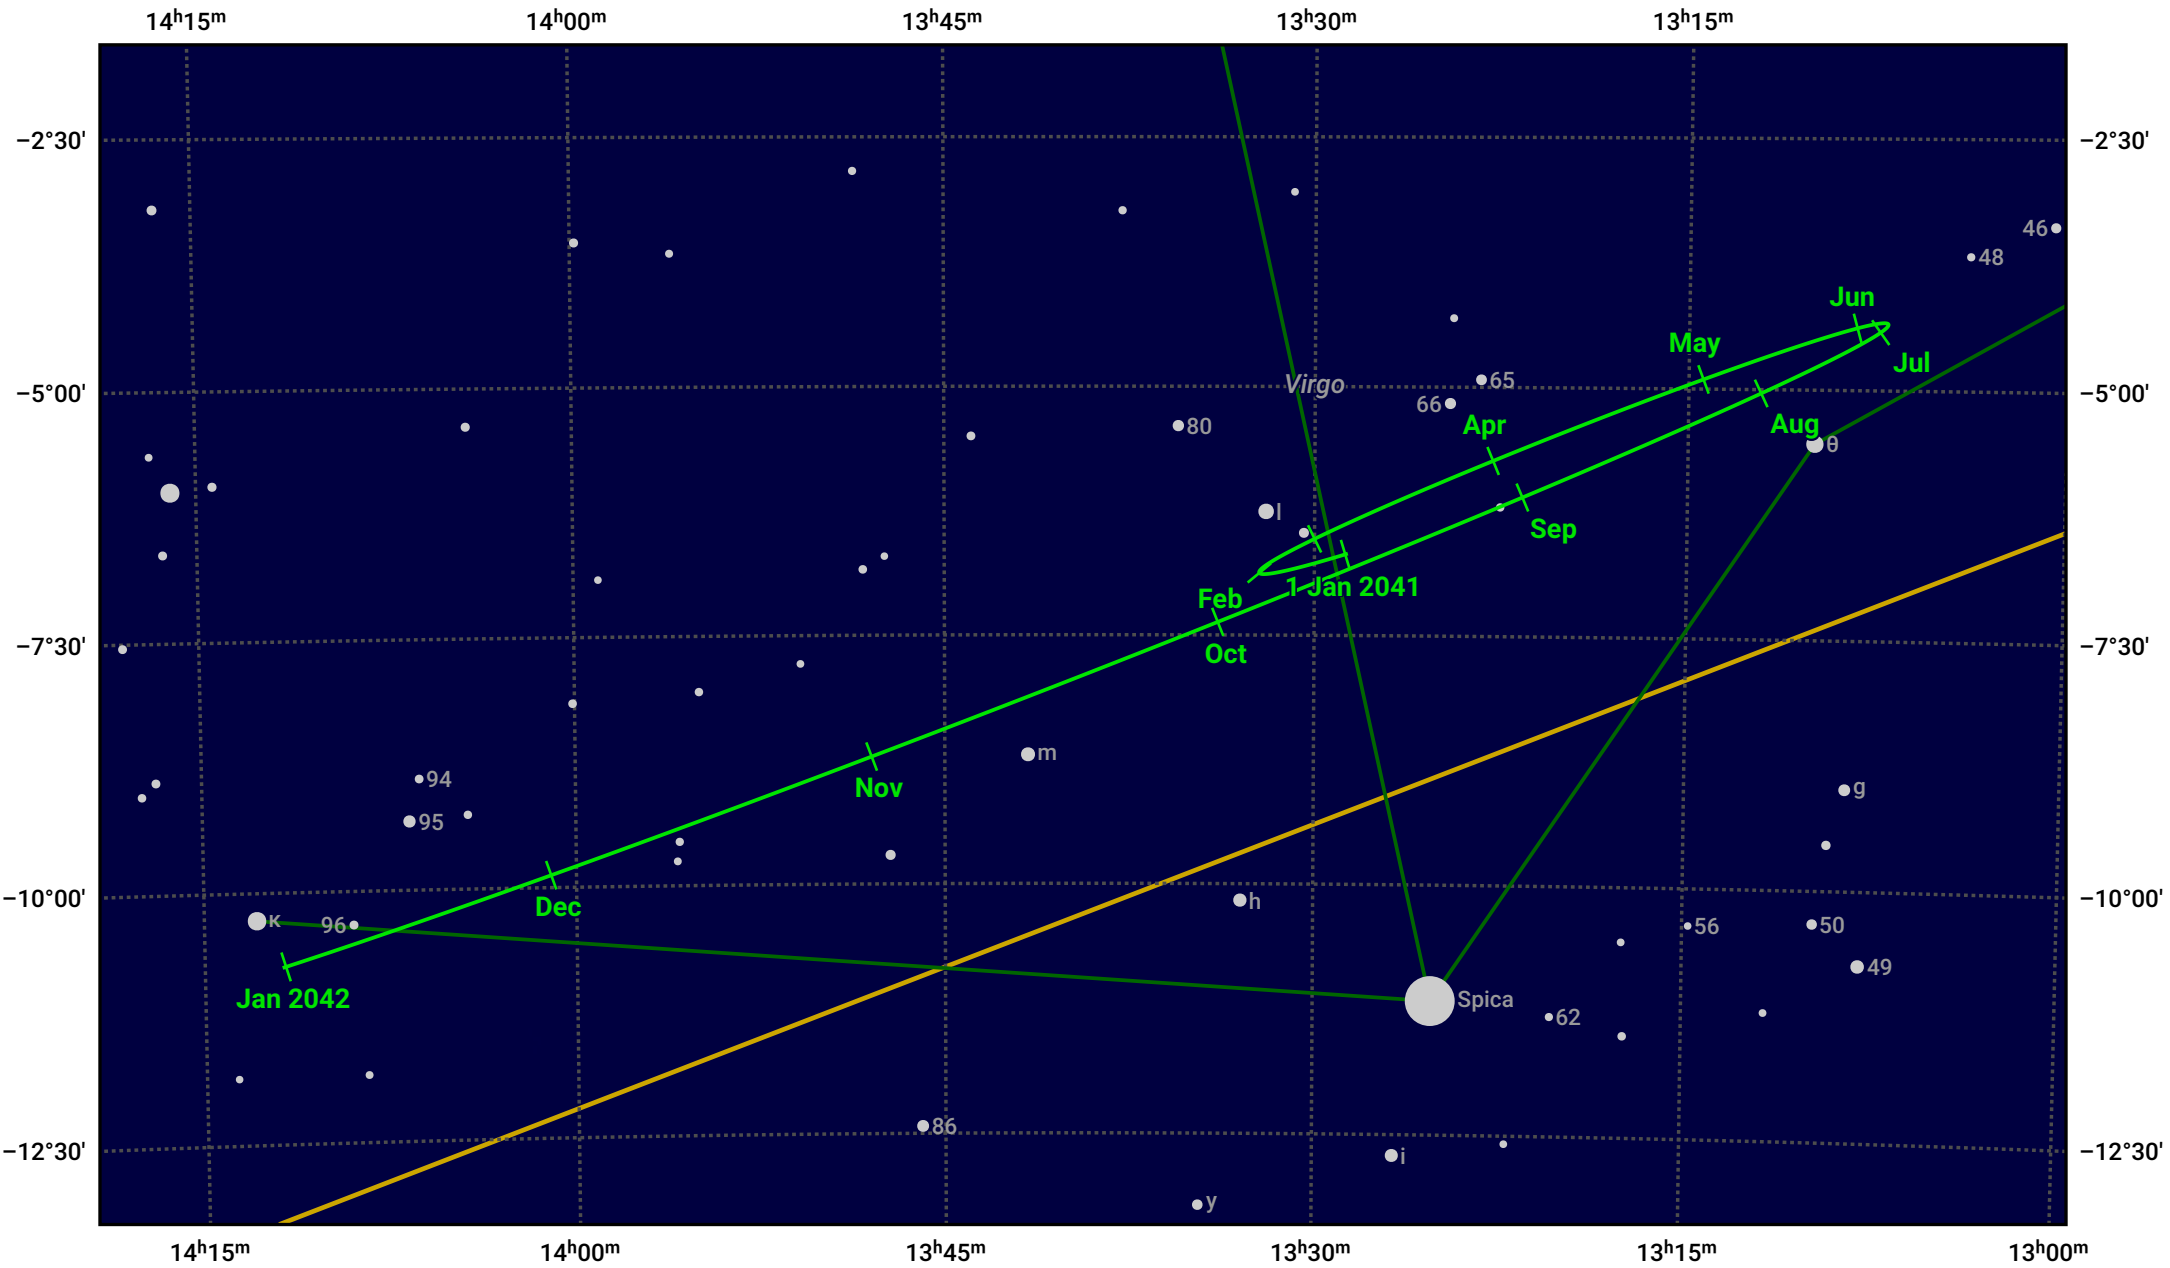

The path of Saturn in 2041

© Dominic Ford 2011–2024. Date markers placed at midnight UTC. Downloaded from <https://in-the-sky.org>

Magnitude scale: • 7.0 • 6.0 • 5.0 • 4.0 • 3.0 • 2.0 • 1.0

— Ecliptic Plane

● Galaxy ■ Bright nebula ● Open cluster ● Globular cluster

Date	Mag	Angular size
2041 Jan 1	0.5	16.9"
2041 Apr 1	0.3	19.1"
2041 Jul 1	0.5	17.5"
2041 Oct 1	0.7	15.6"
2042 Jan 1	0.5	16.4"