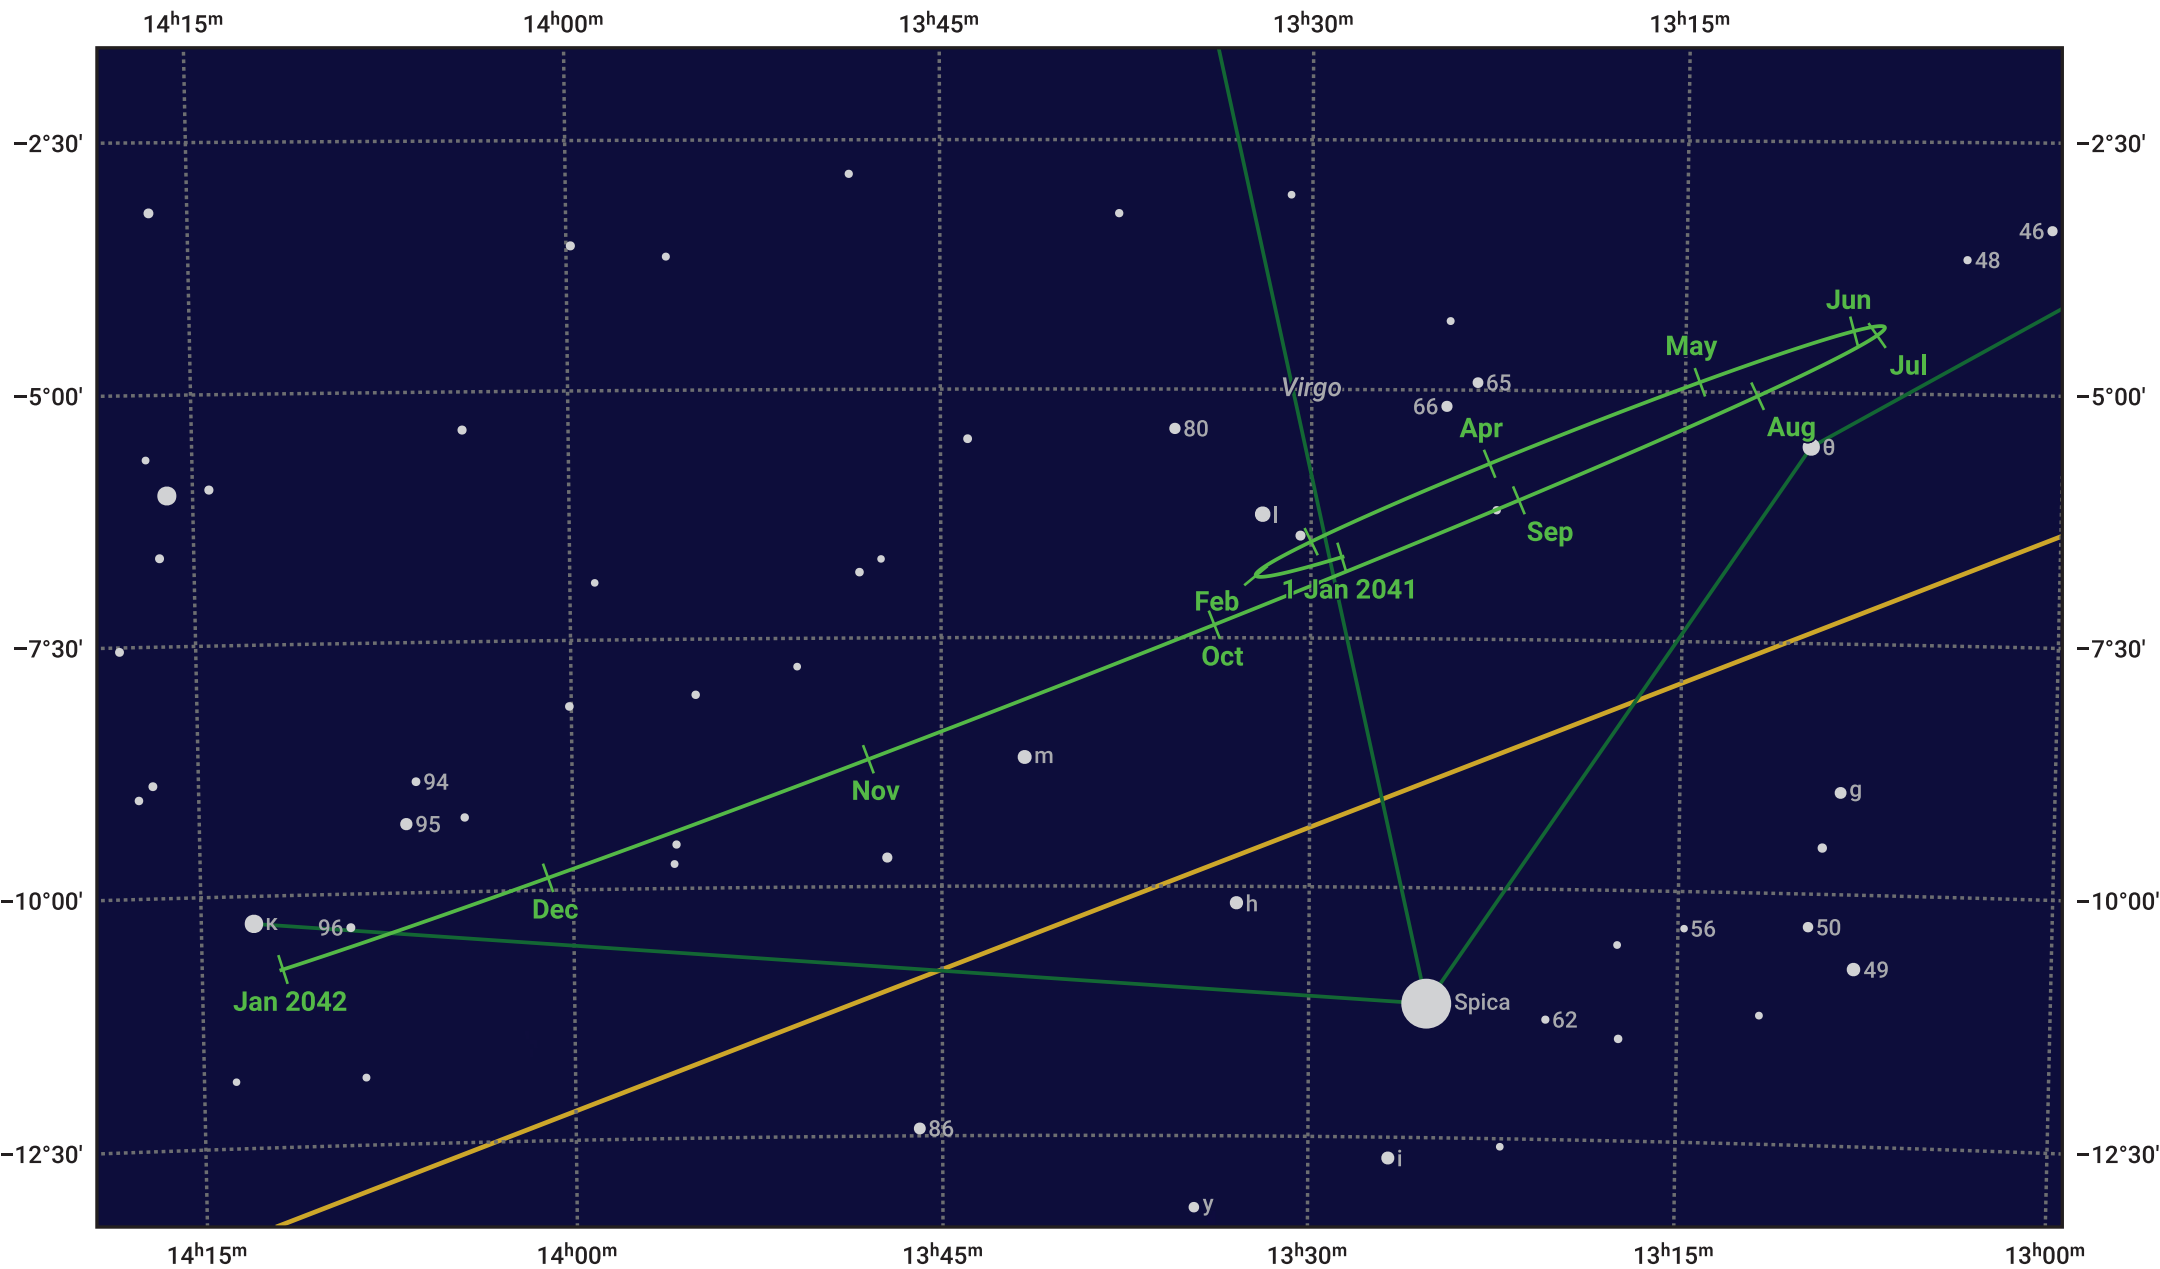

The path of Saturn in 2041

© Dominic Ford 2011–2024. Date markers placed at midnight UTC. Downloaded from <https://in-the-sky.org>

Magnitude scale: • 7.0 • 6.0 • 5.0 • 4.0 • 3.0 • 2.0 • 1.0

— Ecliptic Plane

● Galaxy
 ■ Bright nebula
 ● Open cluster
 ⊕ Globular cluster

Date	Mag	Angular size
2041 Jan 1	0.5	16.9"
2041 Apr 1	0.3	19.1"
2041 Jul 1	0.5	17.5"
2041 Oct 1	0.7	15.6"
2042 Jan 1	0.5	16.4"