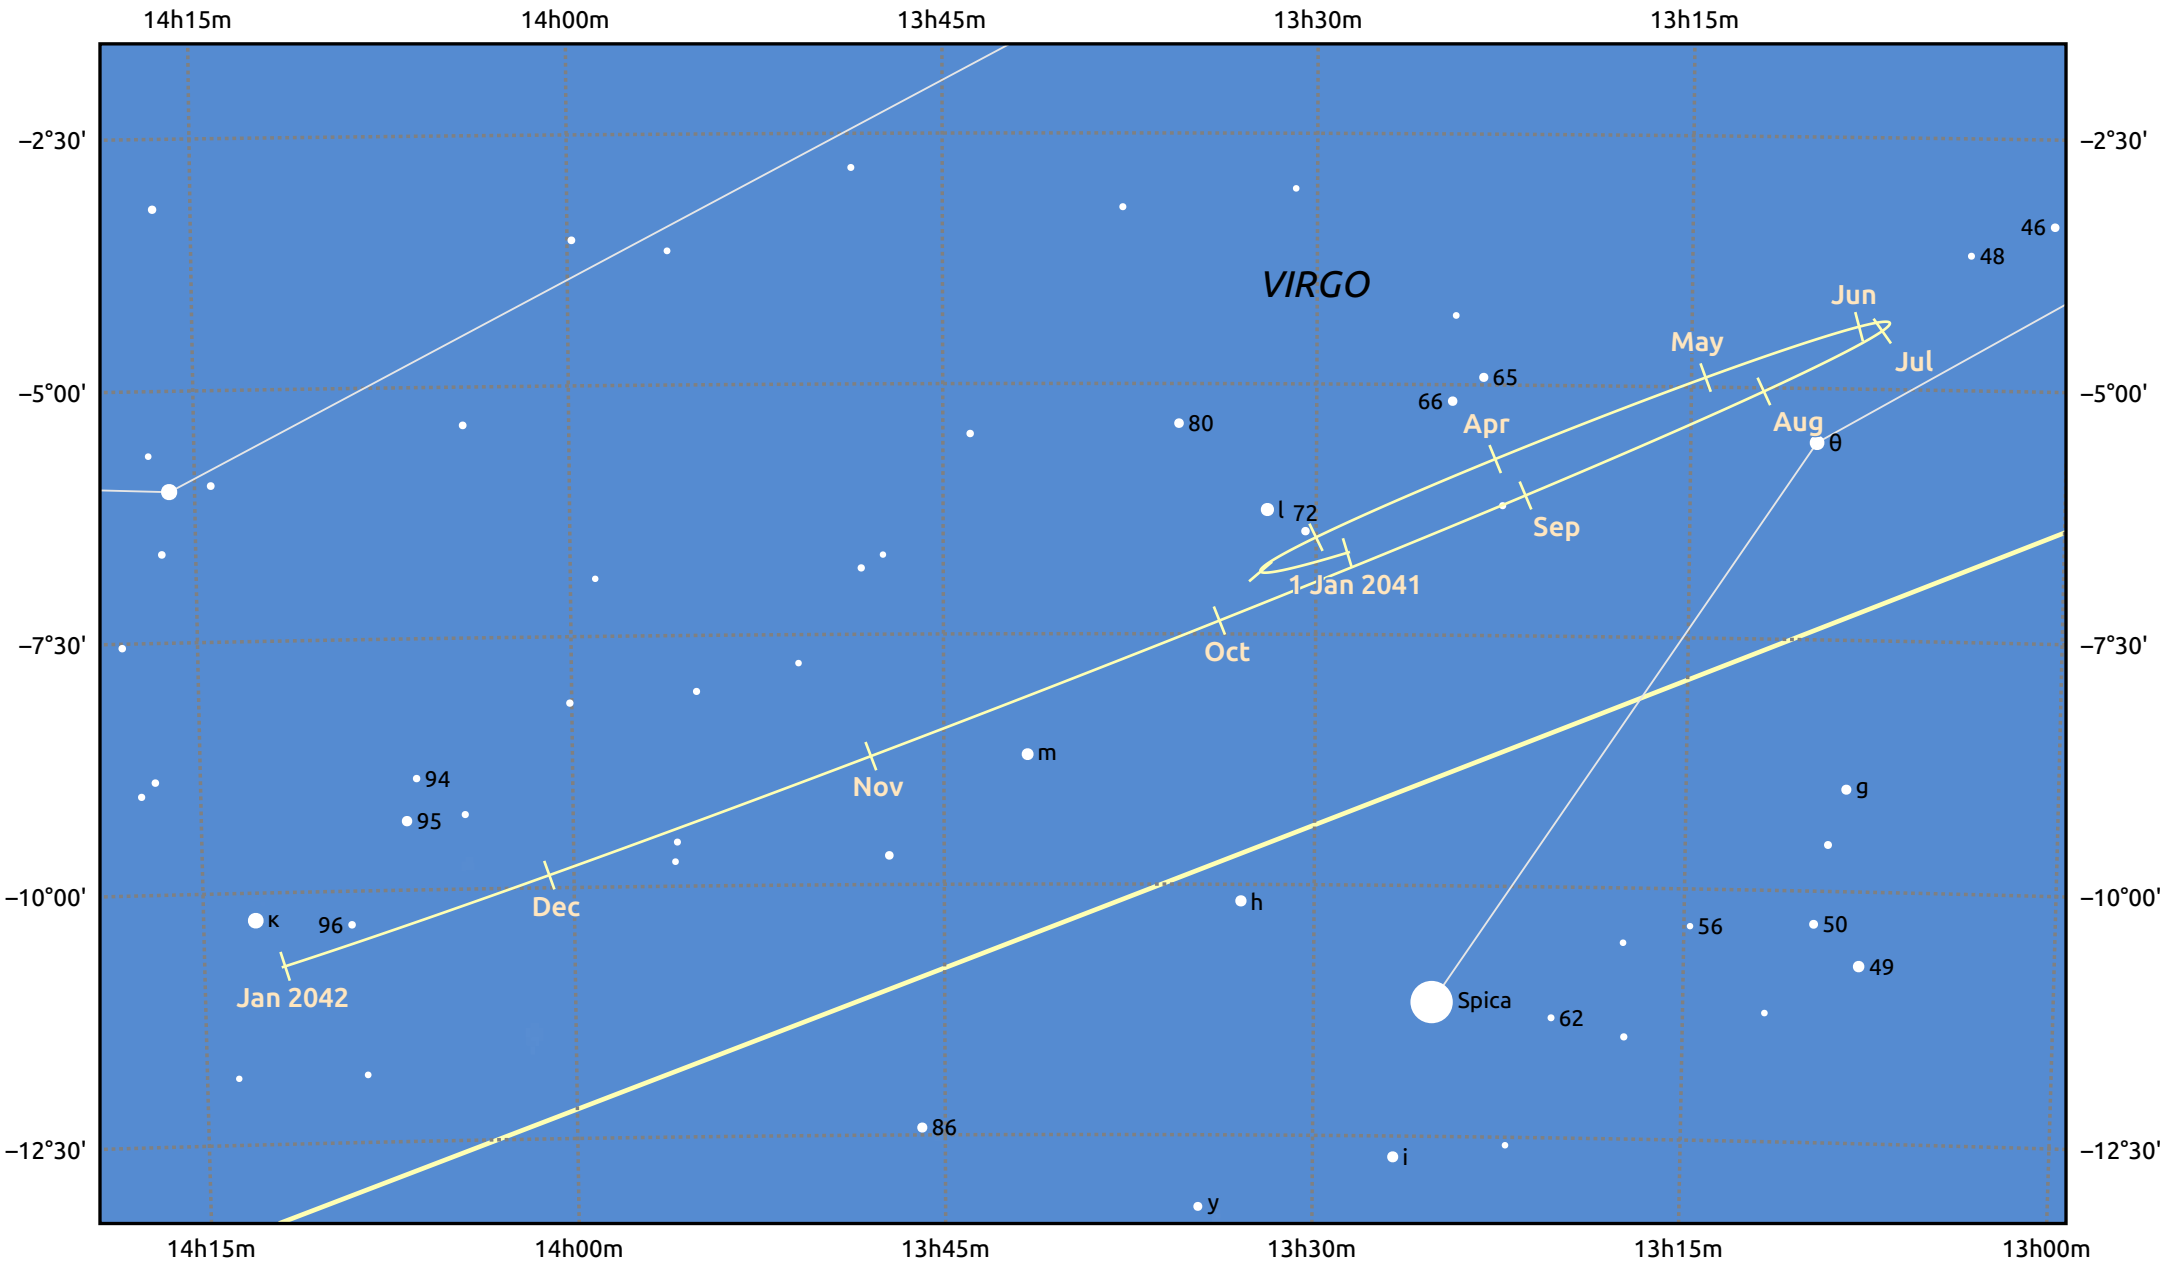

The path of Saturn in 2041

© Dominic Ford 2011–2025. Date markers placed at midnight UTC. Downloaded from <https://in-the-sky.org>

Magnitude scale: • 7.0 • 6.0 • 5.0 • 4.0 • 3.0 • 2.0 • 1.0

— Ecliptic Plane

Galaxy Bright nebula Open cluster Globular cluster Planetary nebula

Date	Mag	Angular size
2041 Jan 1	0.5	16.9"
2041 Apr 1	0.3	19.1"
2041 Jul 1	0.5	17.5"
2041 Oct 1	0.7	15.6"
2042 Jan 1	0.5	16.4"