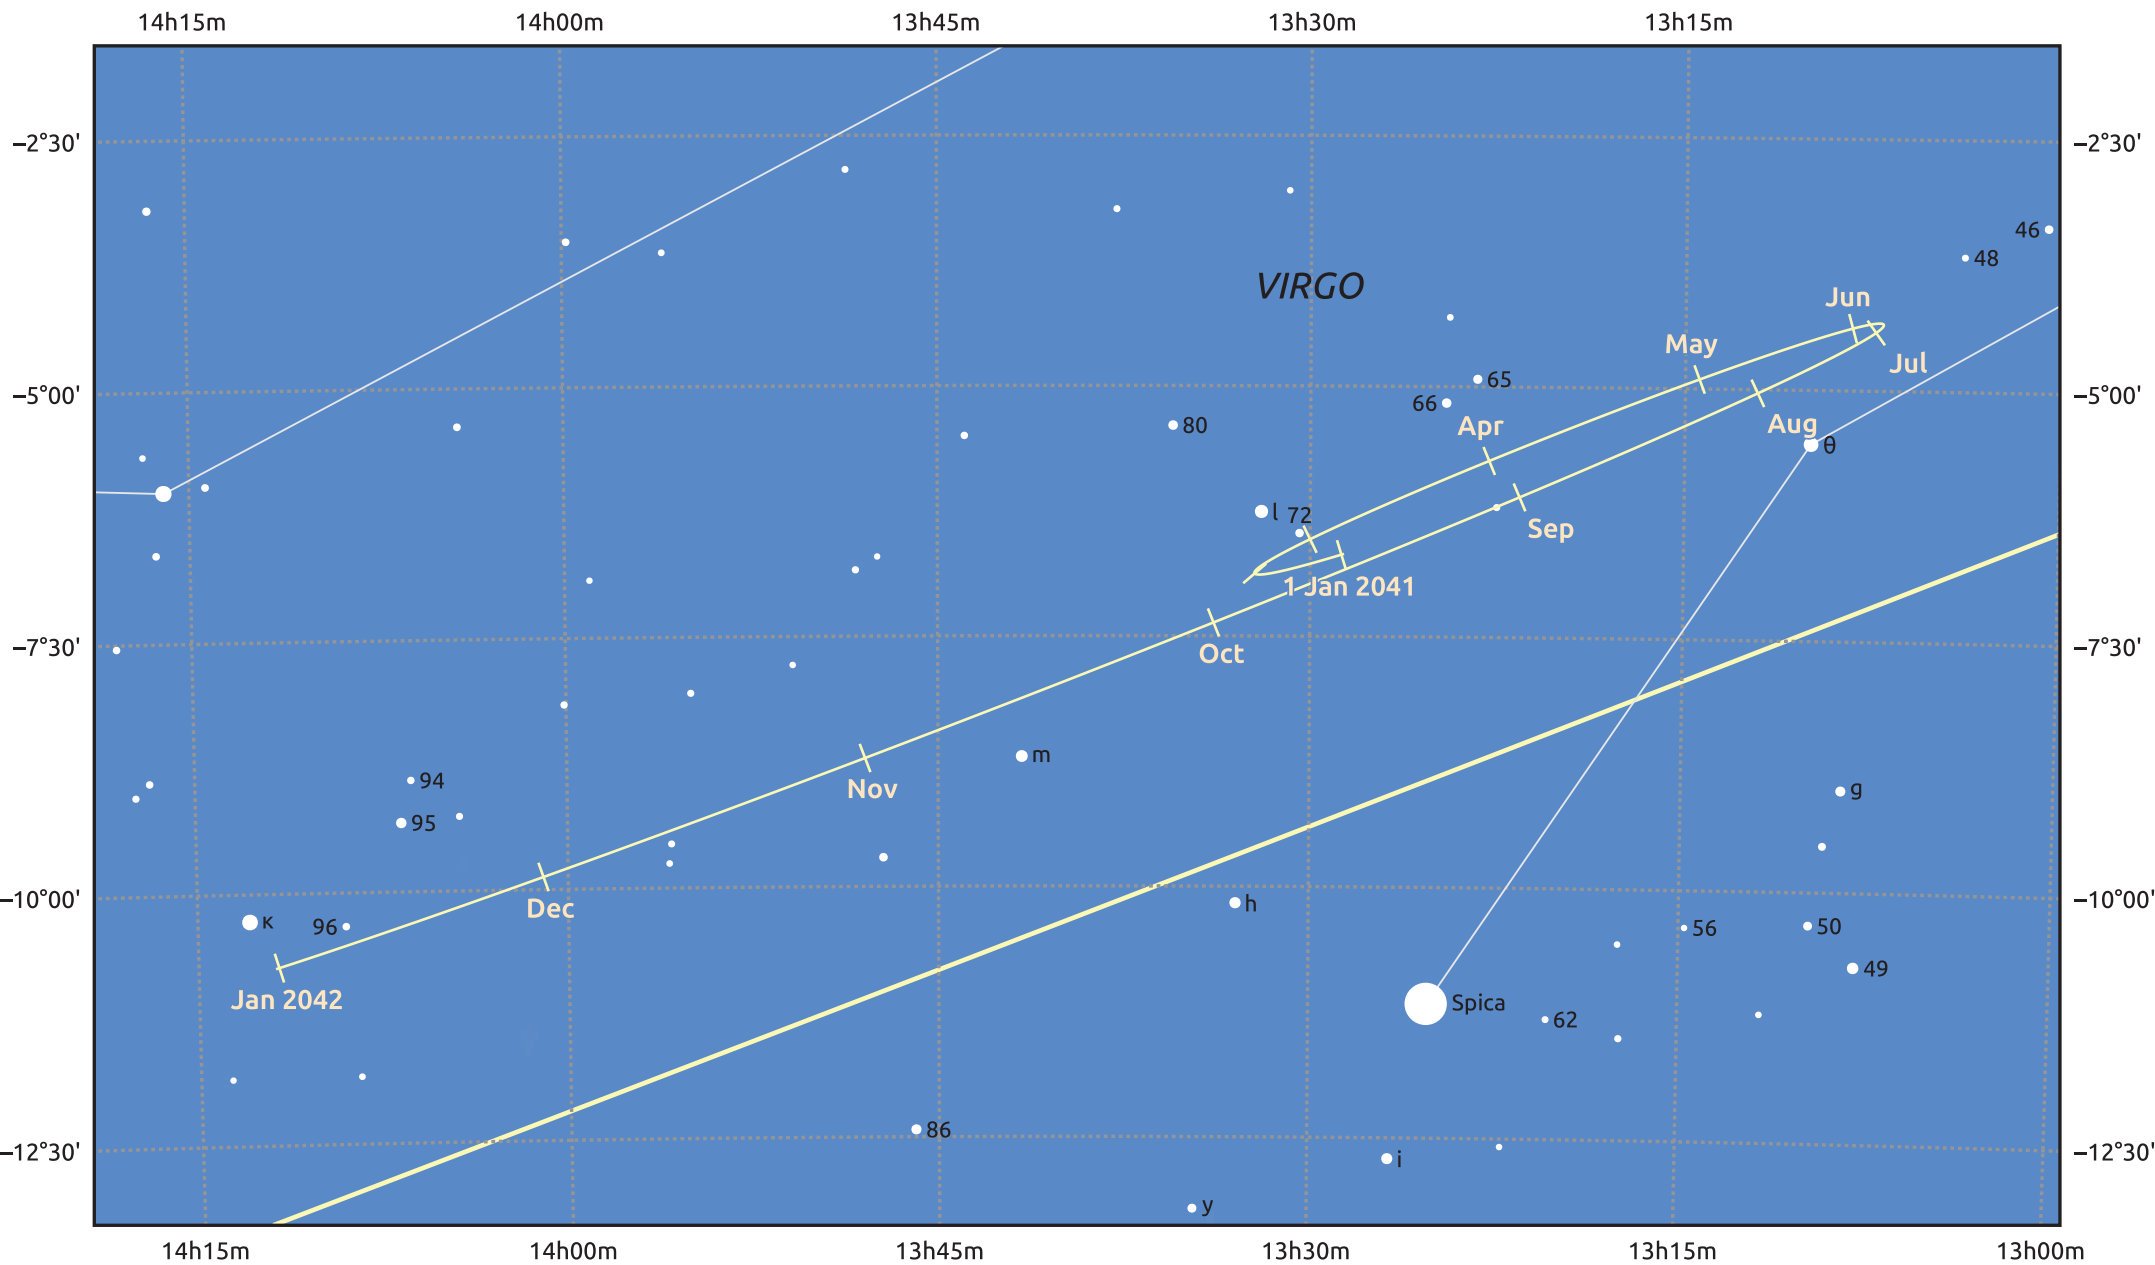

The path of Saturn in 2041

© Dominic Ford 2011–2025. Date markers placed at midnight UTC. Downloaded from <https://in-the-sky.org>

Magnitude scale: • 7.0 • 6.0 • 5.0 • 4.0 • 3.0 • 2.0 • 1.0

— Ecliptic Plane

Galaxy Bright nebula Open cluster Globular cluster Planetary nebula

Date	Mag	Angular size
2041 Jan 1	0.5	16.9"
2041 Apr 1	0.3	19.1"
2041 Jul 1	0.5	17.5"
2041 Oct 1	0.7	15.6"
2042 Jan 1	0.5	16.4"