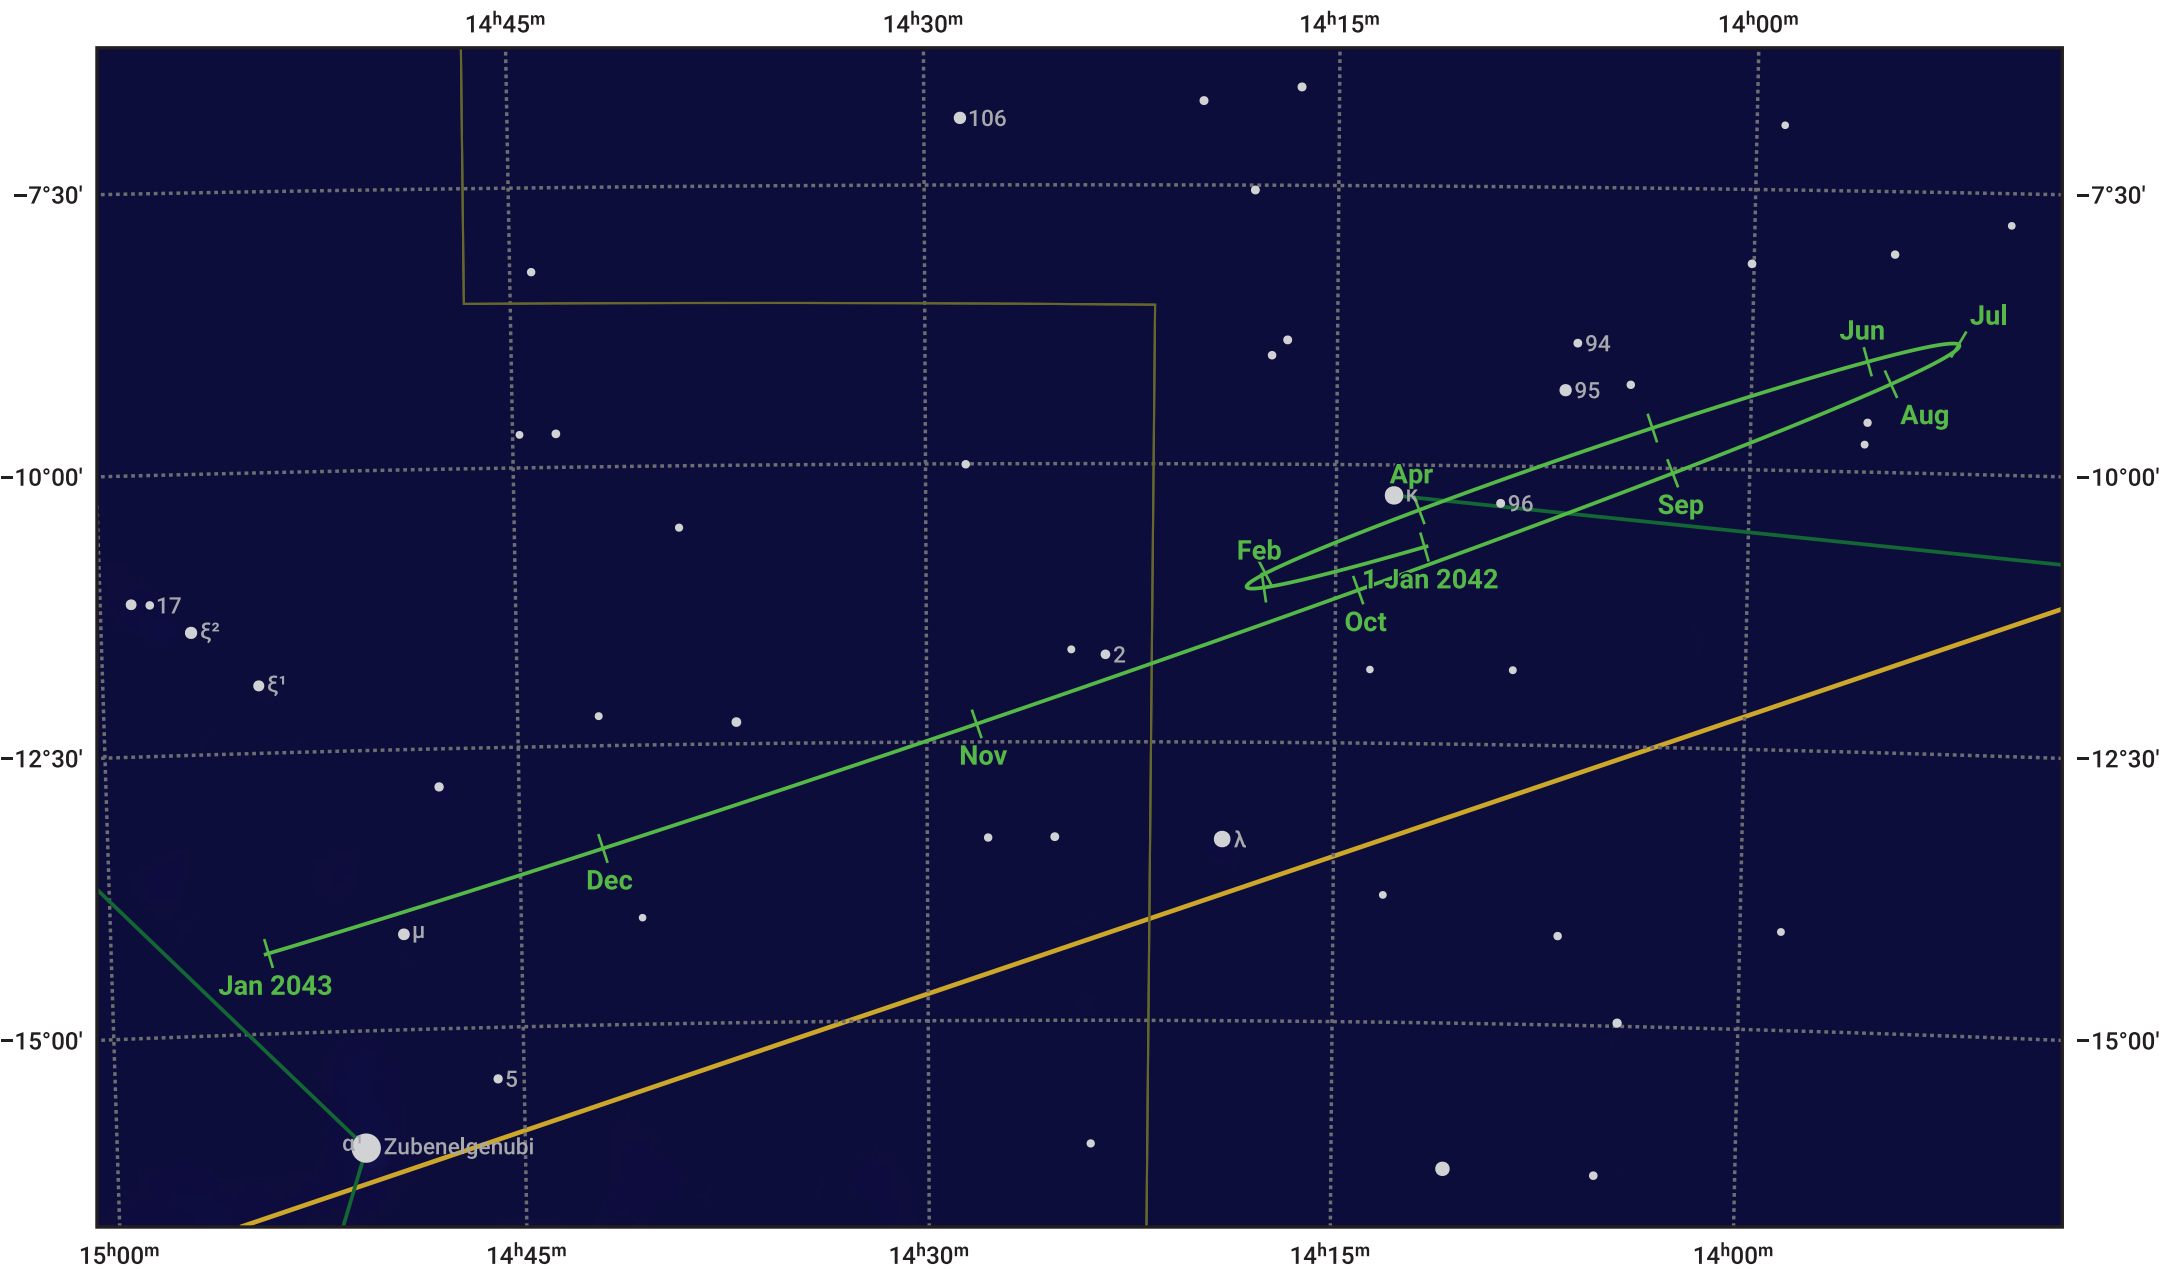

# The path of Saturn in 2042

© Dominic Ford 2011–2024. Date markers placed at midnight UTC. Downloaded from <https://in-the-sky.org>

Magnitude scale: ● 7.0 ● 6.0 ● 5.0 ● 4.0 ● 3.0 ● 2.0

— Ecliptic Plane

- Galaxy
- Bright nebula
- Open cluster
- ⊕ Globular cluster

Date	Mag	Angular size
2042 Jan 1	0.5	16.4"
2042 Apr 1	0.2	18.8"
2042 Jul 1	0.4	17.7"
2042 Oct 1	0.6	15.5"
2043 Jan 1	0.4	16.0"