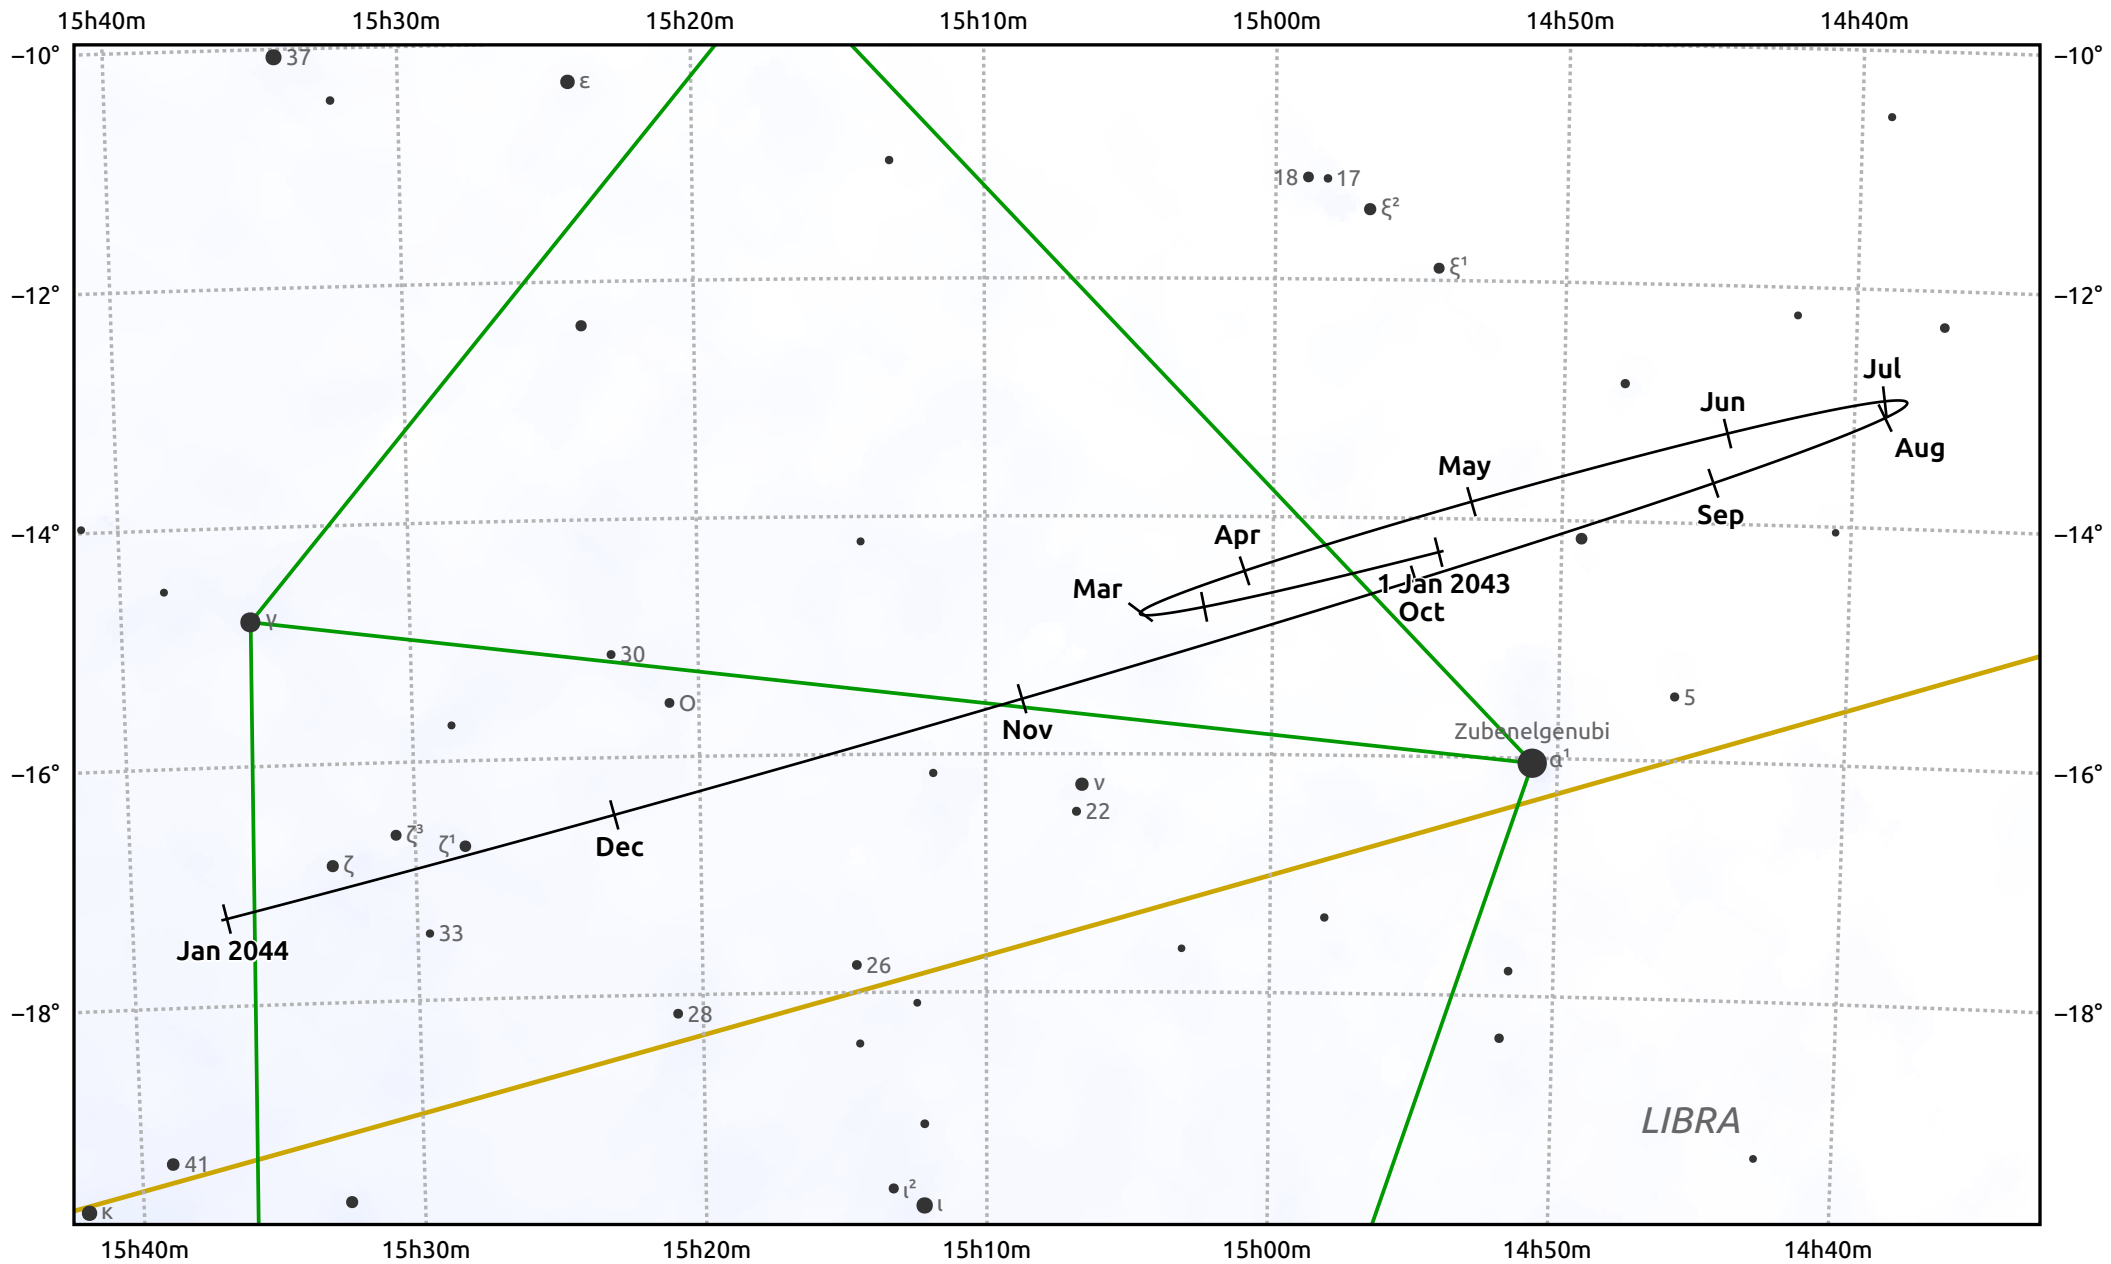

The path of Saturn in 2023

© Dominic Ford 2011–2025. Date markers placed at midnight UTC. Downloaded from <https://in-the-sky.org>

Magnitude scale: • 7.0 • 6.0 • 5.0 • 4.0 • 3.0 • 2.0

— Ecliptic Plane

Galaxy Bright nebula Open cluster Globular cluster Planetary nebula

Date	Mag	Angular size
2023 Jan 1	0.4	16.0"
2023 Apr 1	0.1	18.4"
2023 Jul 1	0.2	17.9"
2023 Oct 1	0.5	15.6"
2024 Jan 1	0.4	15.7"