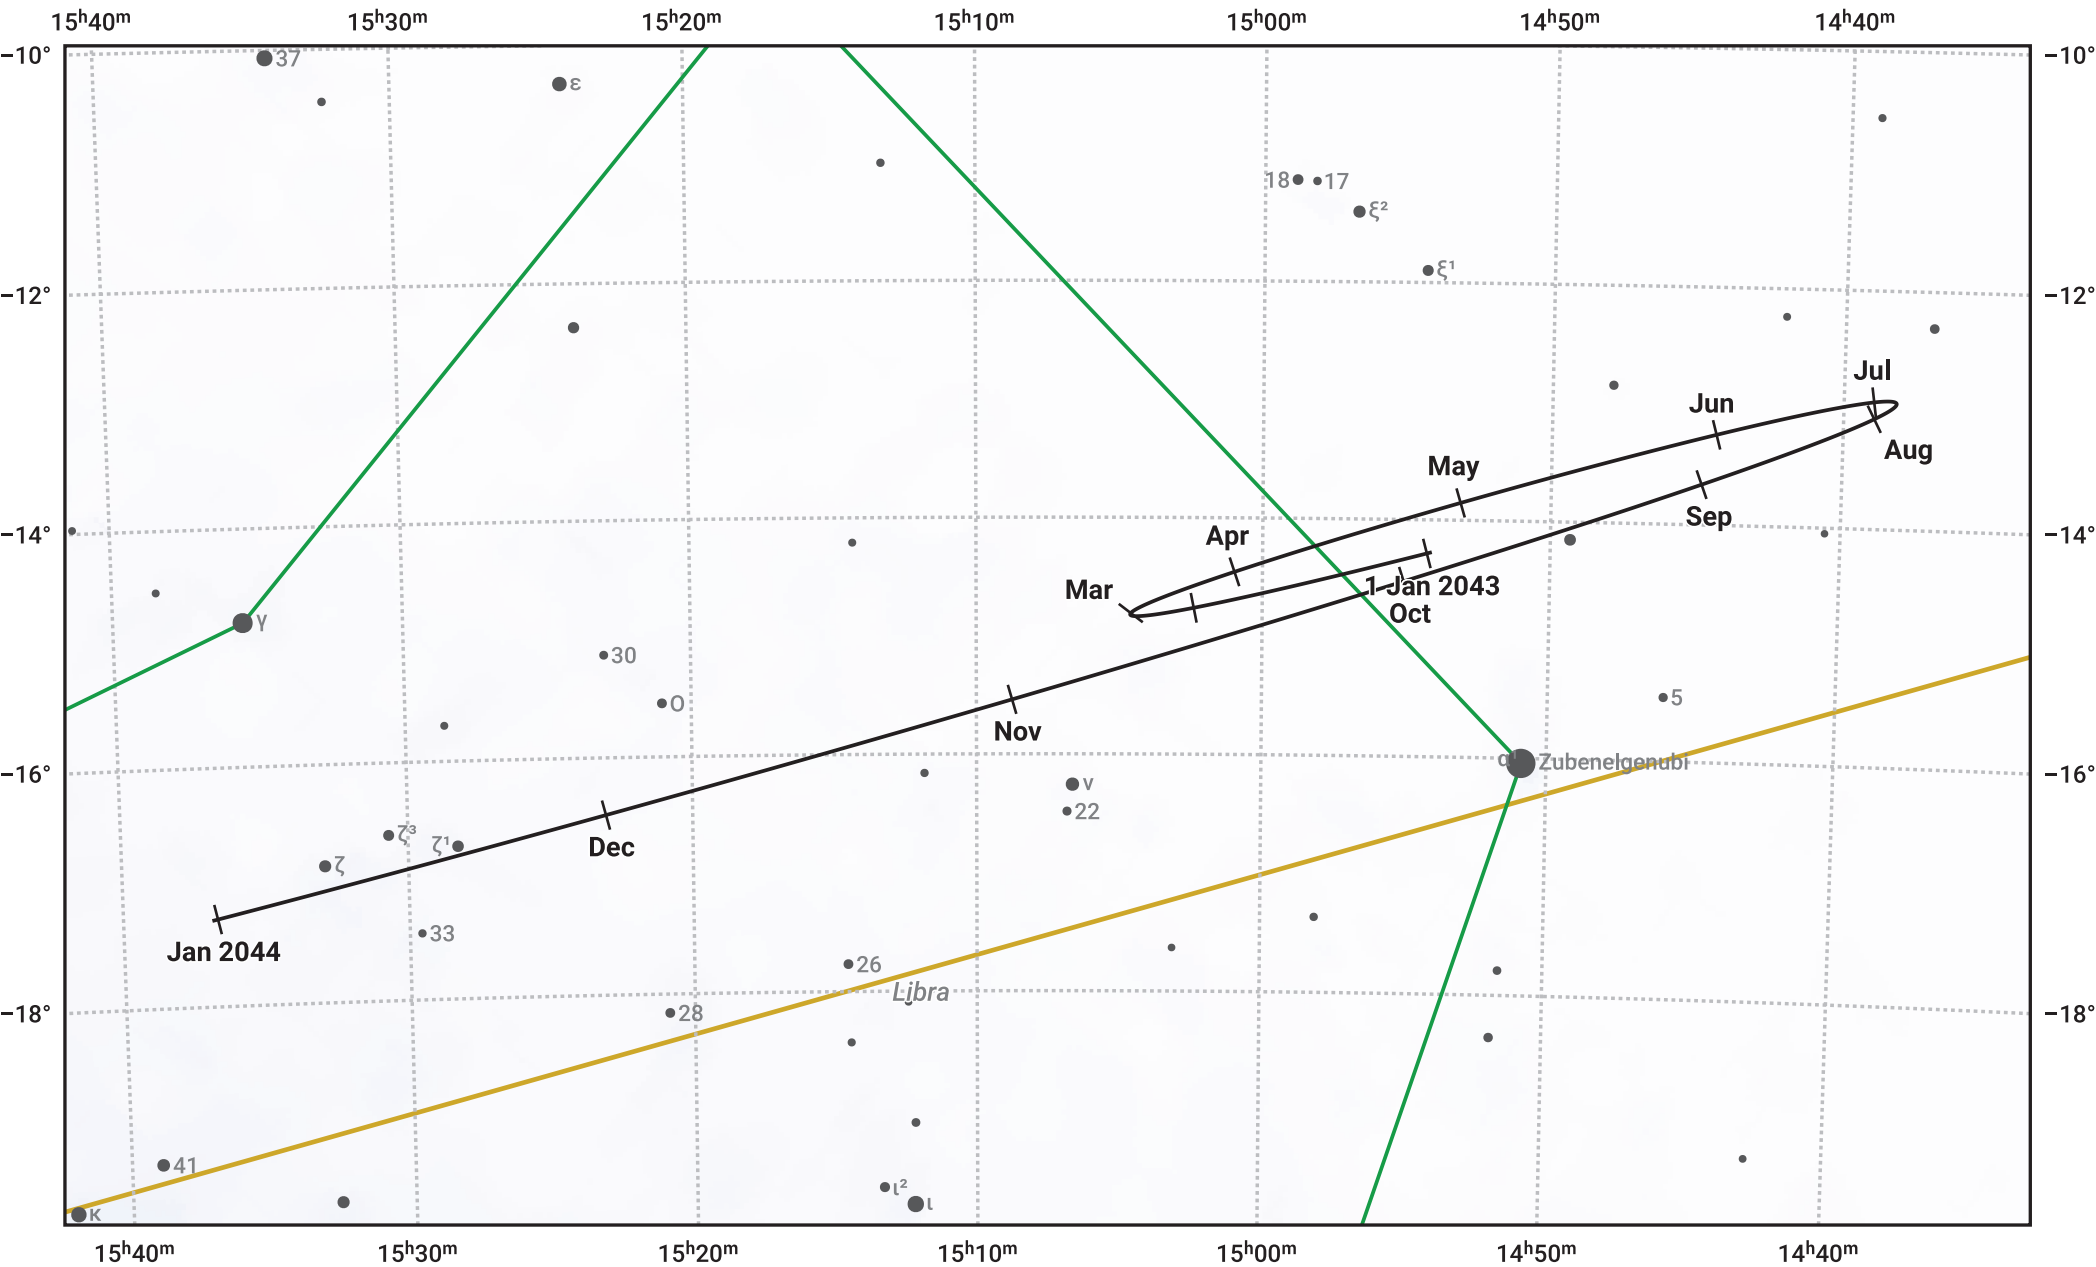

# The path of Saturn in 2023

© Dominic Ford 2011–2024. Date markers placed at midnight UTC. Downloaded from <https://in-the-sky.org>

Magnitude scale: • 7.0 • 6.0 • 5.0 • 4.0 • 3.0 • 2.0

— Ecliptic Plane

- Galaxy
- Bright nebula
- Open cluster
- Globular cluster

Date	Mag	Angular size
2023 Jan 1	0.4	16.0"
2023 Apr 1	0.1	18.4"
2023 Jul 1	0.2	17.9"
2023 Oct 1	0.5	15.6"
2024 Jan 1	0.4	15.7"