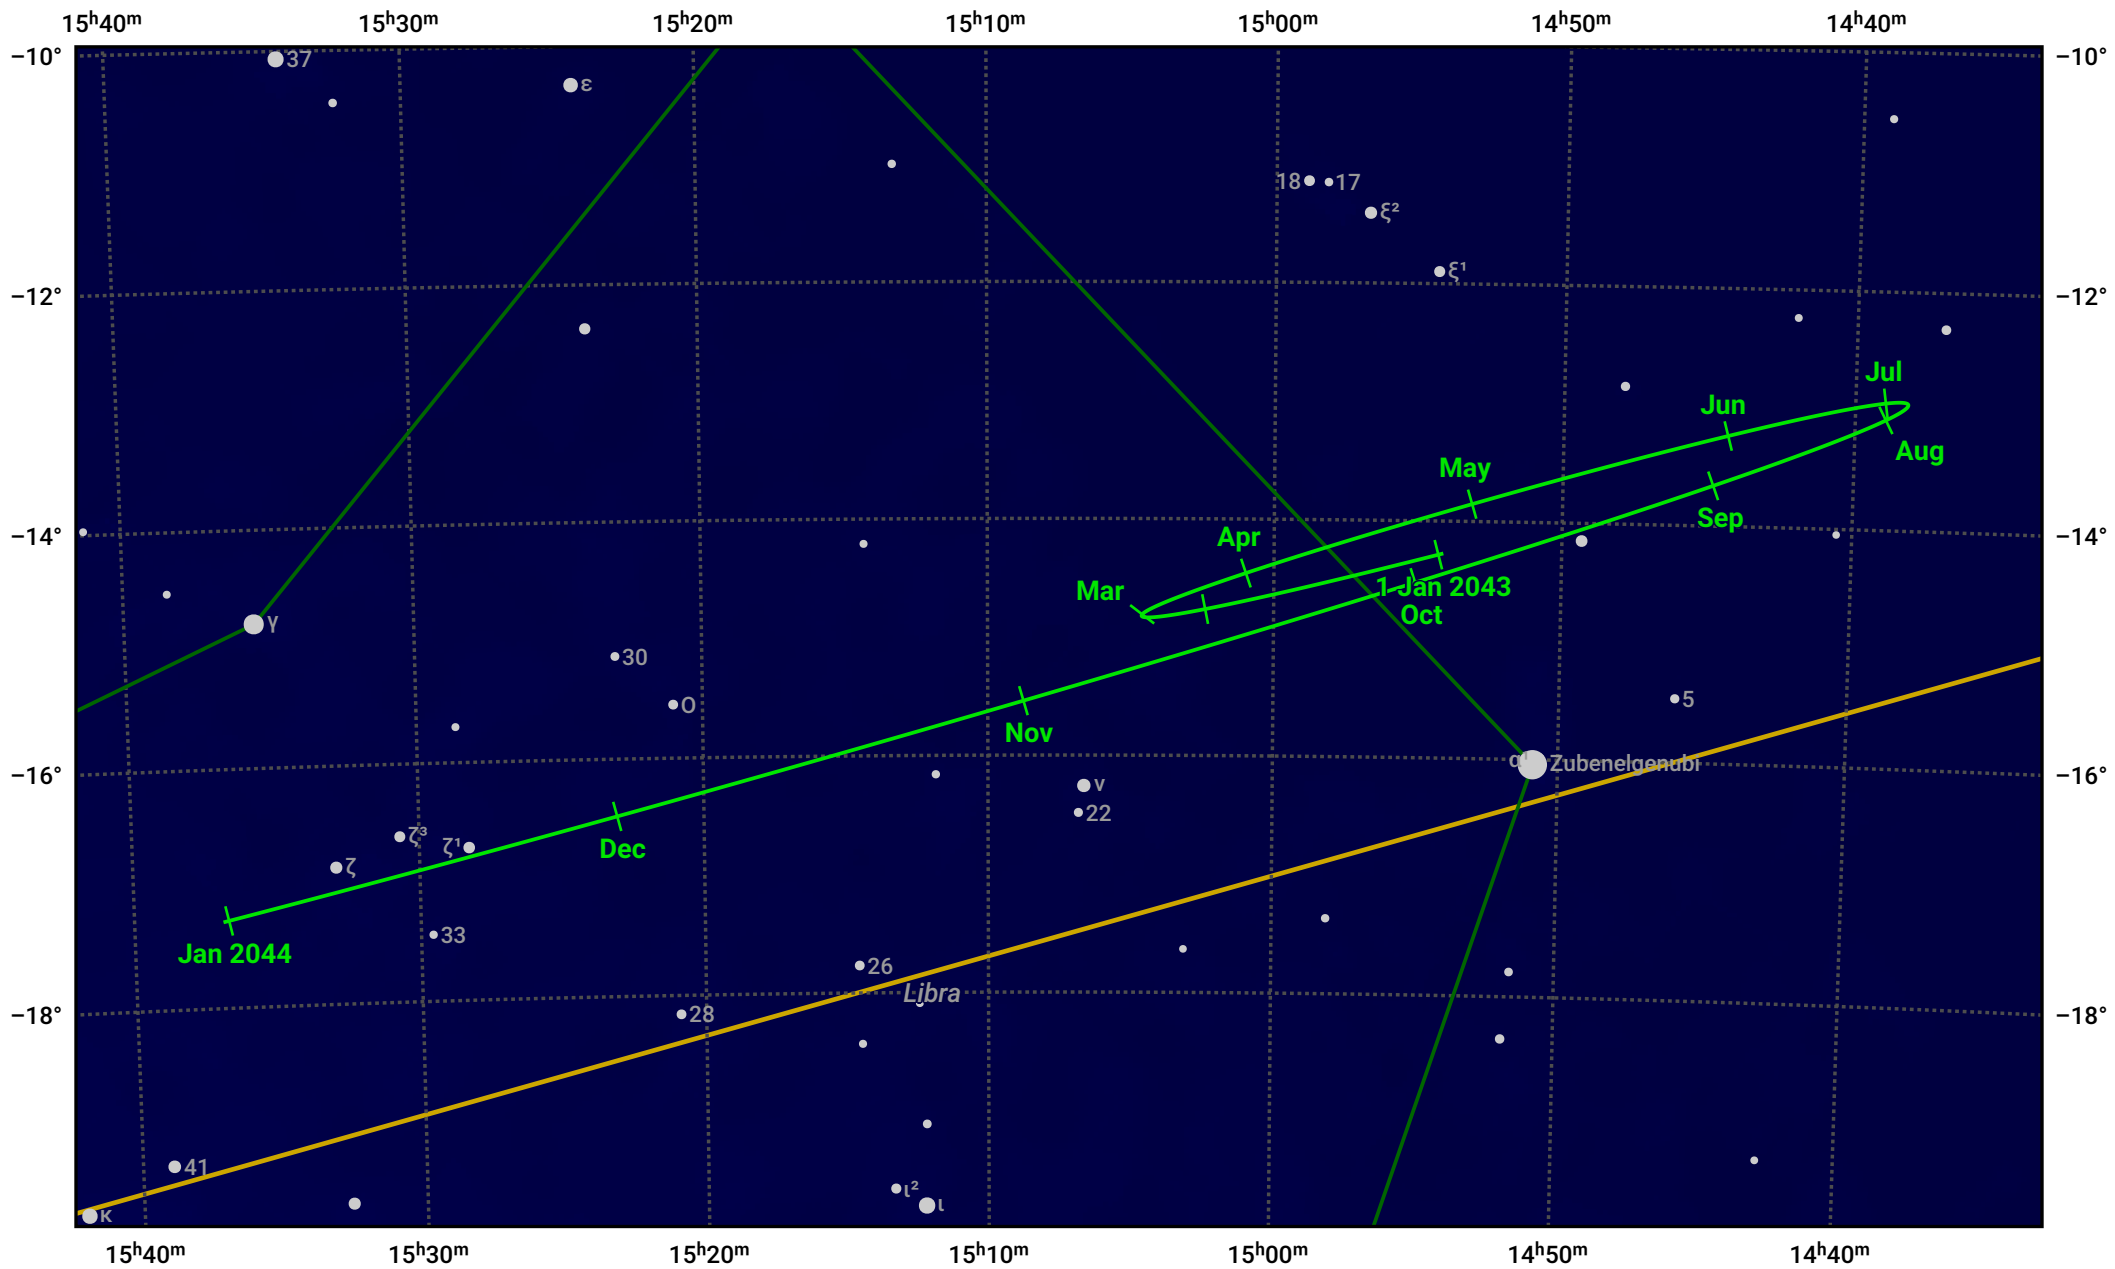

# The path of Saturn in 2023

© Dominic Ford 2011–2024. Date markers placed at midnight UTC. Downloaded from <https://in-the-sky.org>

Magnitude scale: • 7.0 • 6.0 • 5.0 • 4.0 ● 3.0 ●● 2.0

— Ecliptic Plane

● Galaxy ■ Bright nebula ● Open cluster ● Globular cluster

Date	Mag	Angular size
2023 Jan 1	0.4	16.0"
2023 Apr 1	0.1	18.4"
2023 Jul 1	0.2	17.9"
2023 Oct 1	0.5	15.6"
2024 Jan 1	0.4	15.7"