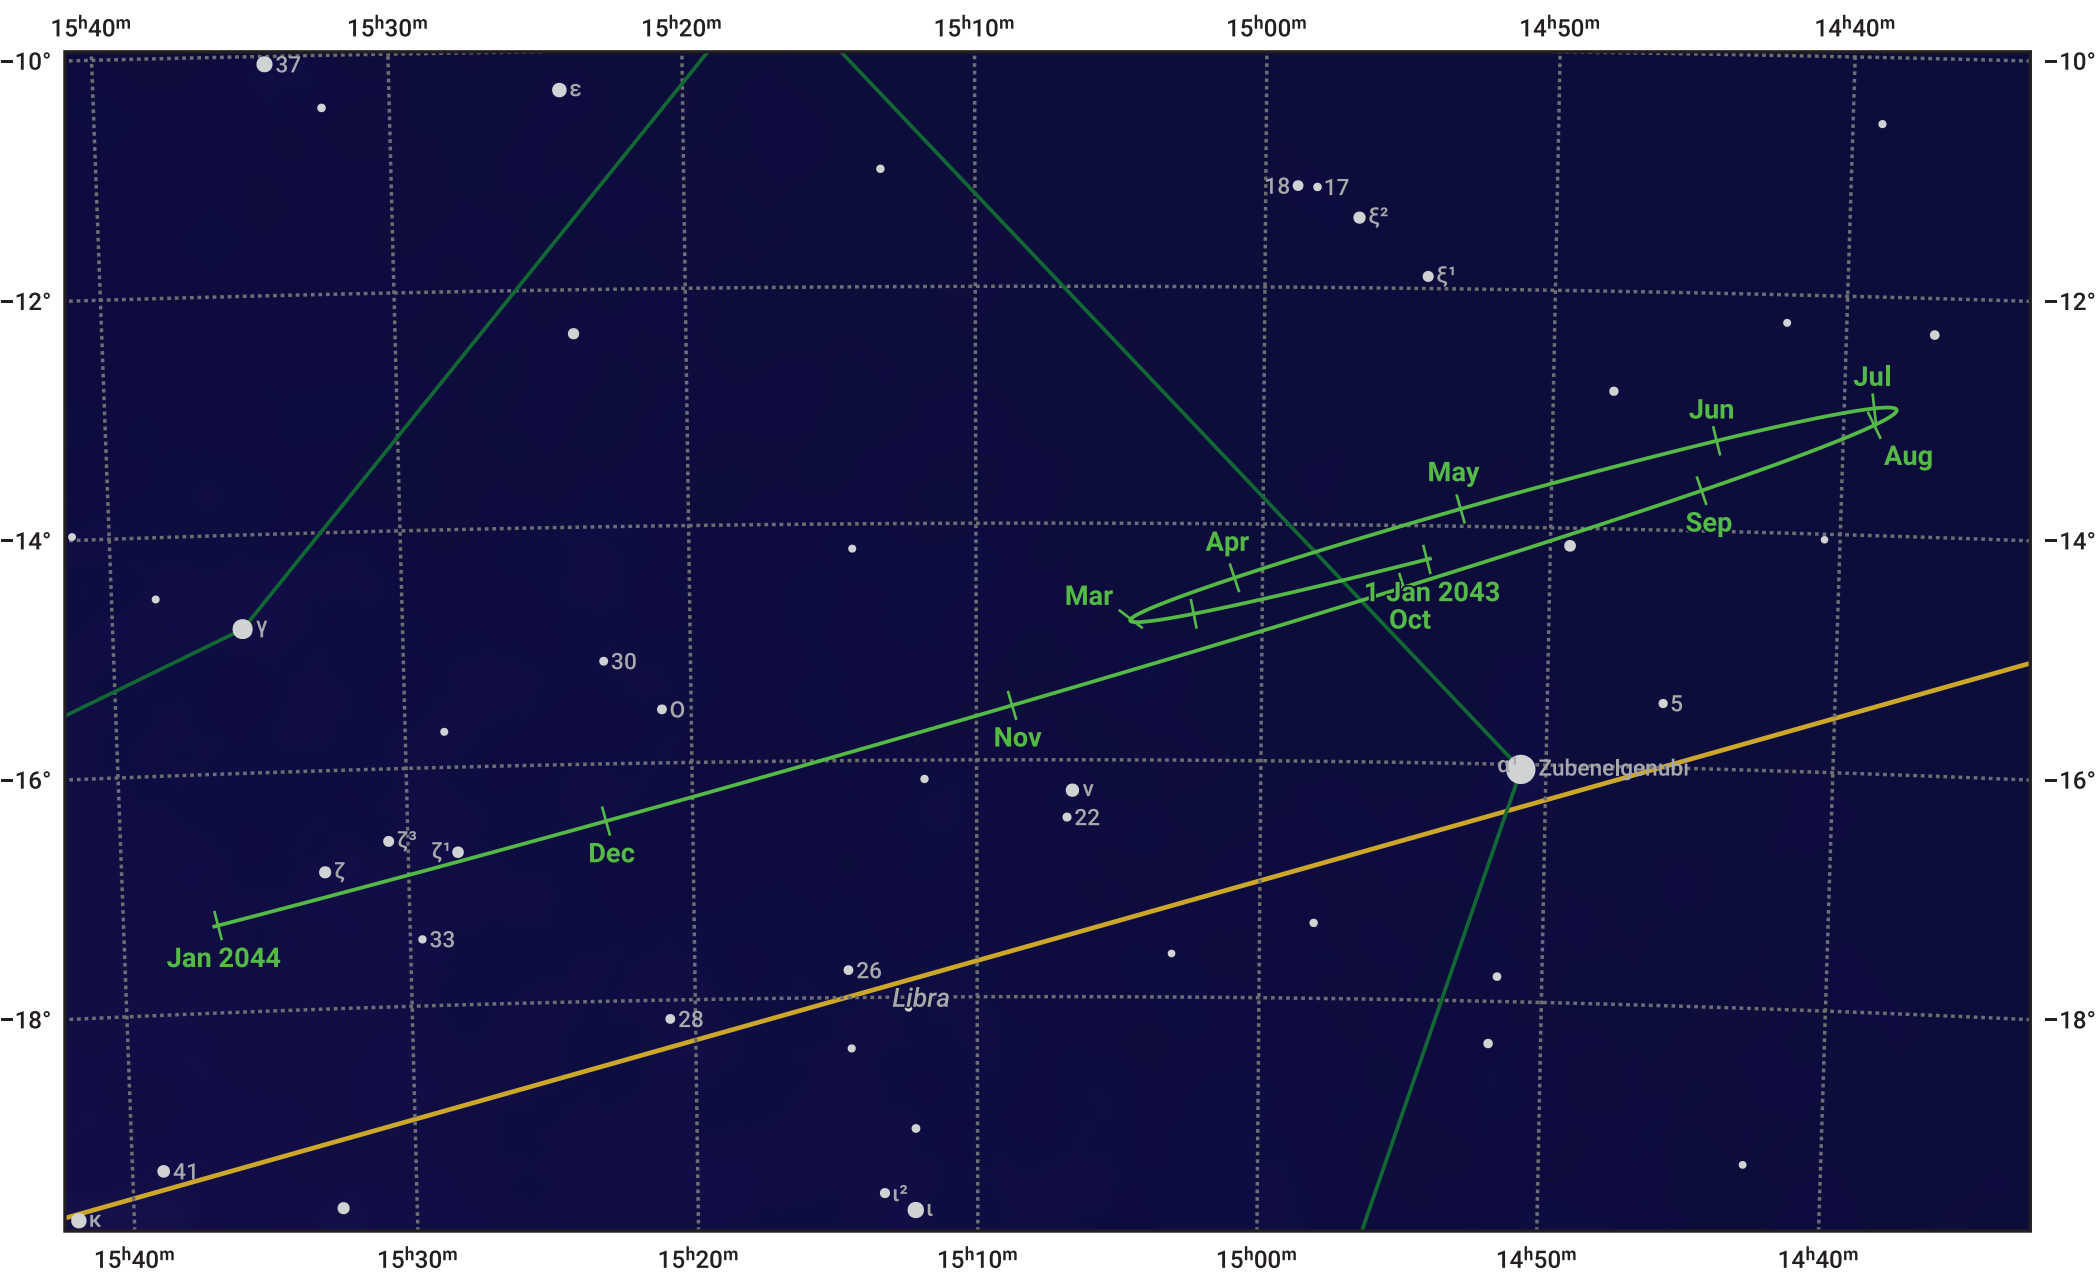

The path of Saturn in 2023

© Dominic Ford 2011–2024. Date markers placed at midnight UTC. Downloaded from <https://in-the-sky.org>

Magnitude scale: ● 7.0 ● 6.0 ● 5.0 ● 4.0 ● 3.0 ● 2.0

— Ecliptic Plane

- Galaxy
- Bright nebula
- Open cluster
- ⊕ Globular cluster

Date	Mag	Angular size
2023 Jan 1	0.4	16.0"
2023 Apr 1	0.1	18.4"
2023 Jul 1	0.2	17.9"
2023 Oct 1	0.5	15.6"
2024 Jan 1	0.4	15.7"