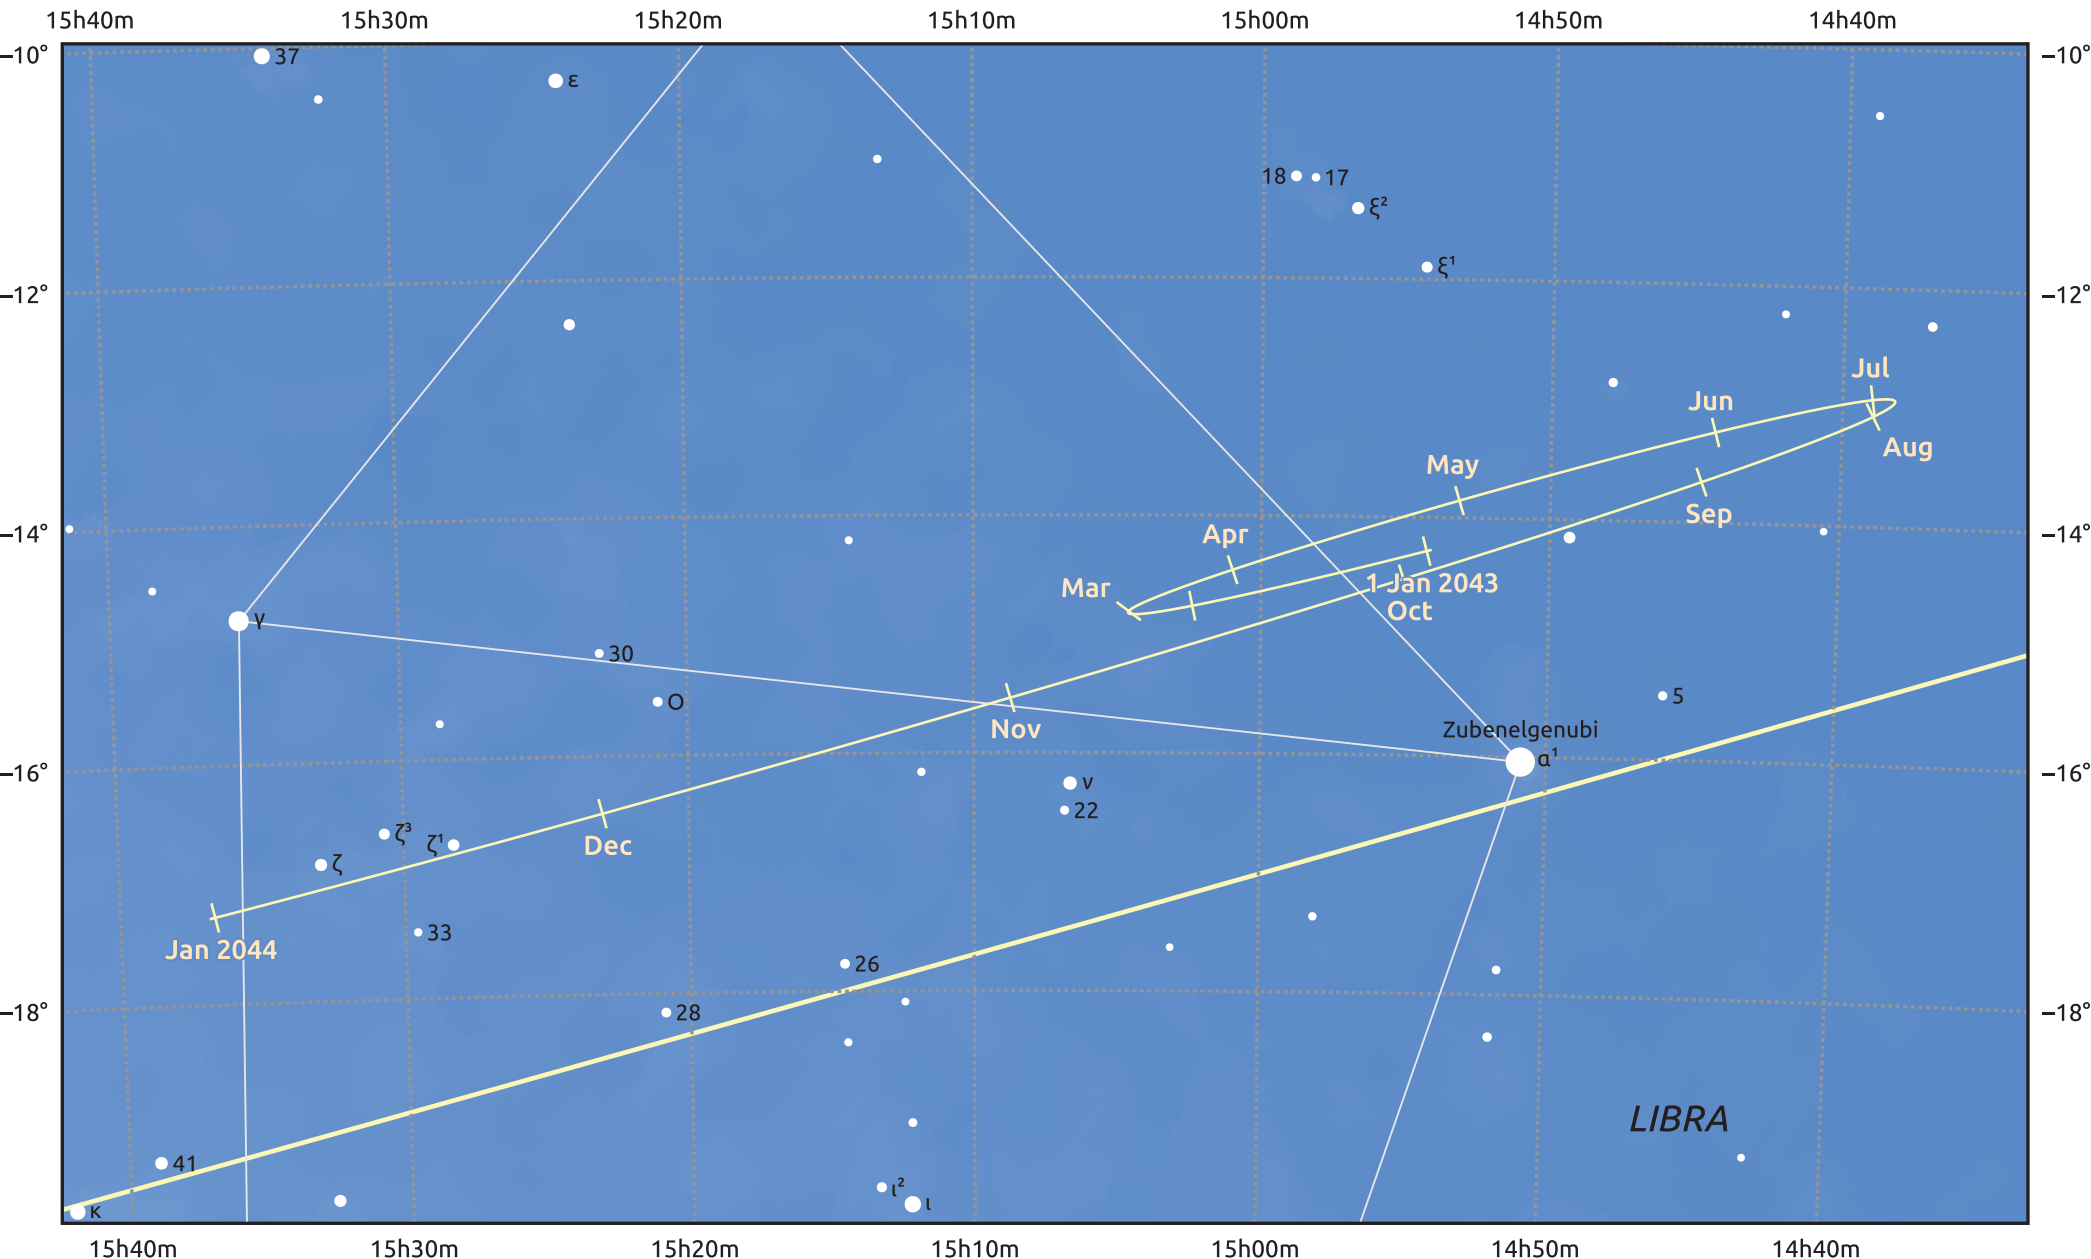

The path of Saturn in 2023

© Dominic Ford 2011–2025. Date markers placed at midnight UTC. Downloaded from <https://in-the-sky.org>

Magnitude scale: ● 7.0 ● 6.0 ● 5.0 ● 4.0 ● 3.0 ● 2.0

— Ecliptic Plane

Galaxy Bright nebula Open cluster Globular cluster Planetary nebula

Date	Mag	Angular size
2023 Jan 1	0.4	16.0"
2023 Apr 1	0.1	18.4"
2023 Jul 1	0.2	17.9"
2023 Oct 1	0.5	15.6"
2044 Jan 1	0.4	15.7"