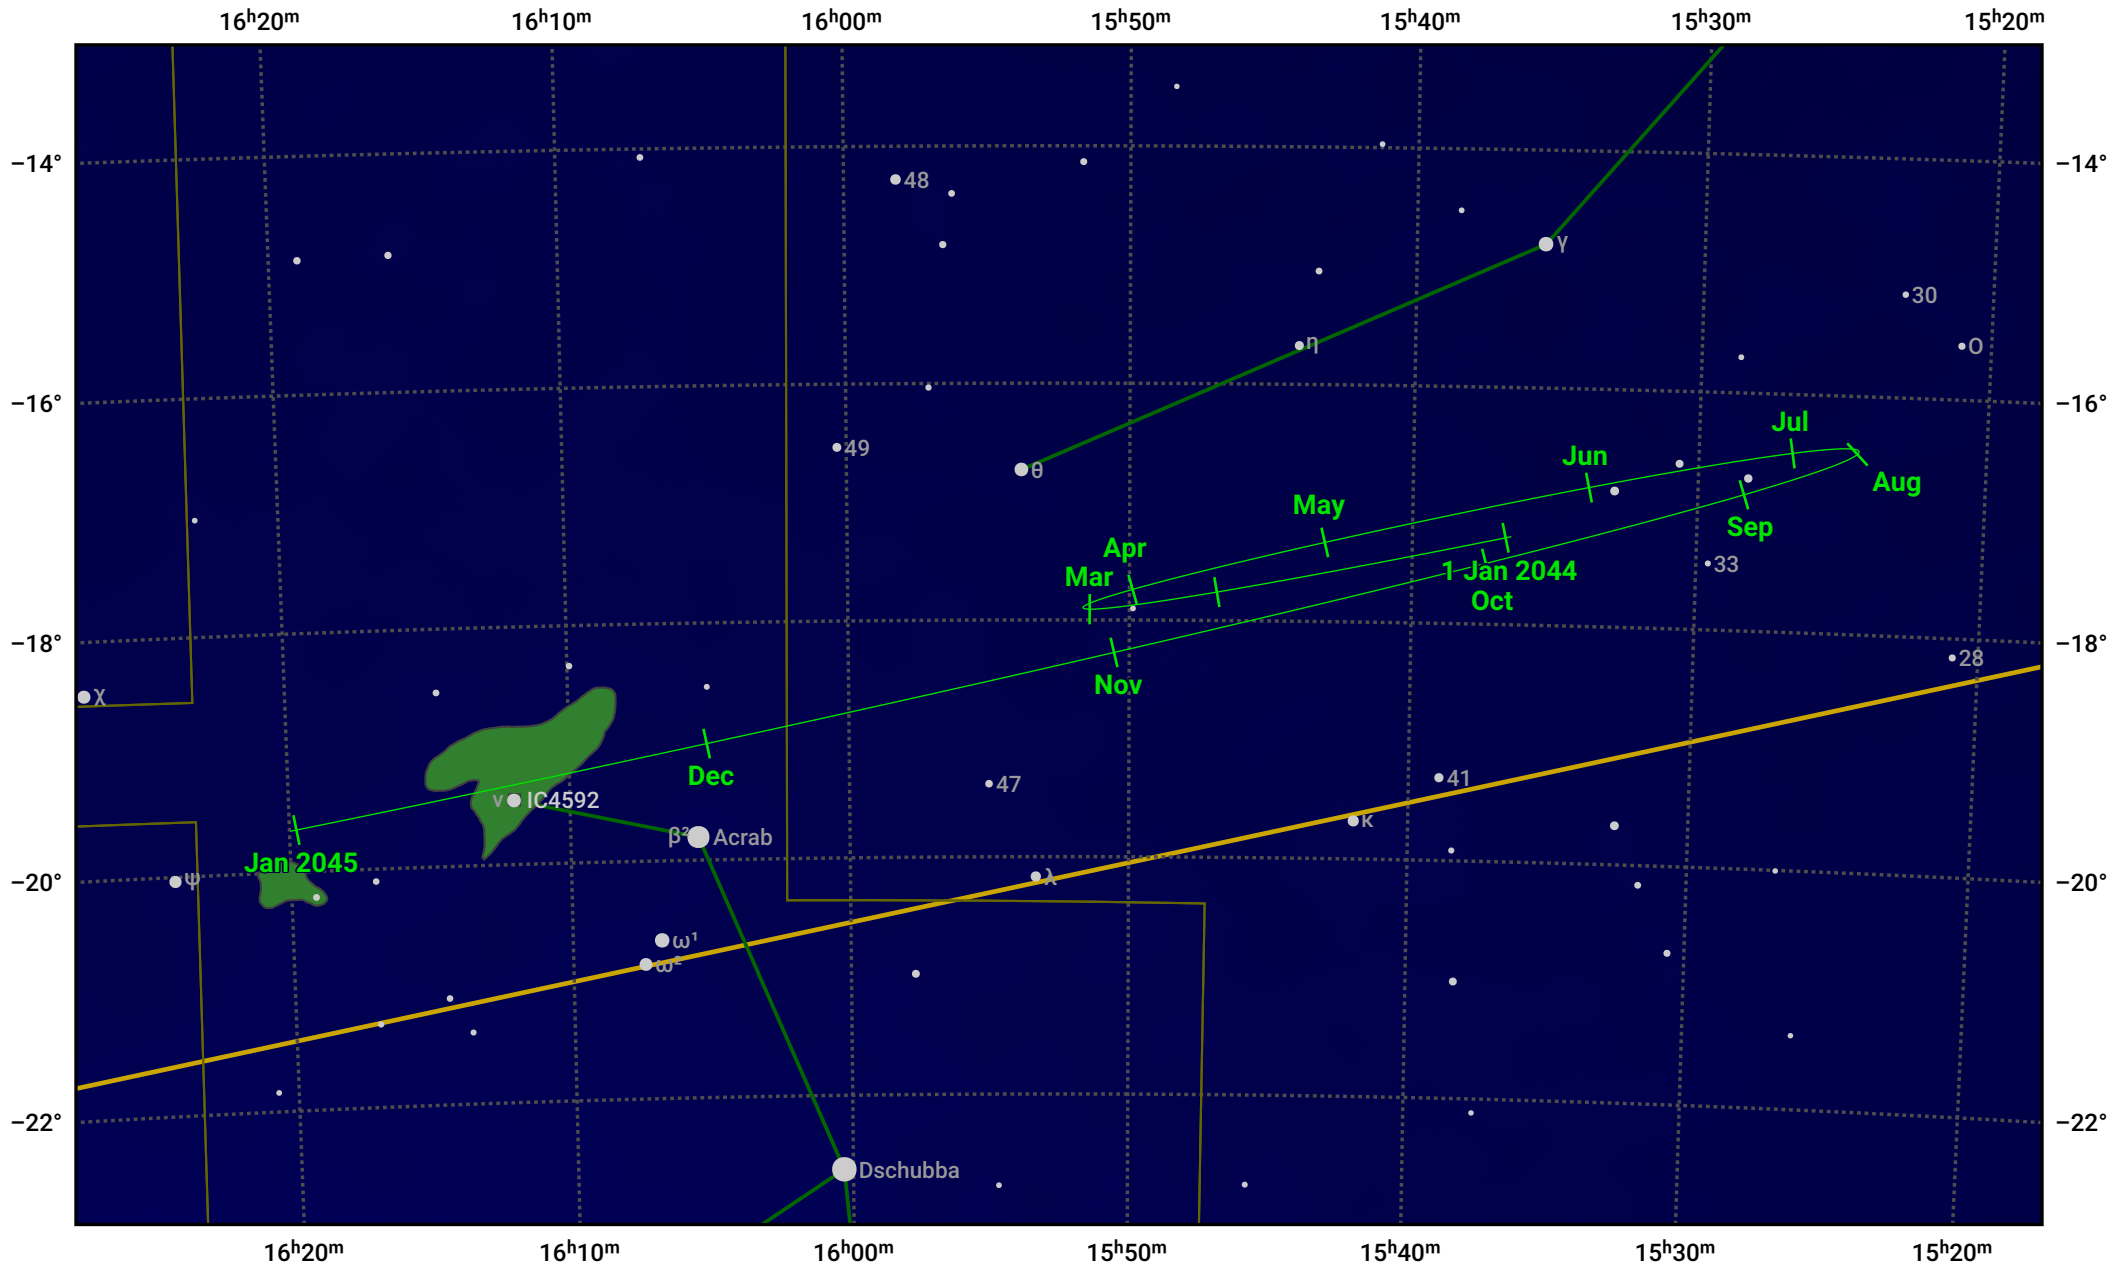

The path of Saturn in 2024

© Dominic Ford 2011–2024. Date markers placed at midnight UTC. Downloaded from <https://in-the-sky.org>

Magnitude scale: • 7.0 • 6.0 • 5.0 • 4.0 • 3.0 • 2.0

— Ecliptic Plane

Galaxy Bright nebula Open cluster Globular cluster

Date	Mag	Angular size
2024 Jan 1	0.4	15.7"
2024 Apr 1	0.1	18.0"
2024 Jul 1	0.1	18.0"
2024 Oct 1	0.4	15.7"
2025 Jan 1	0.4	15.4"